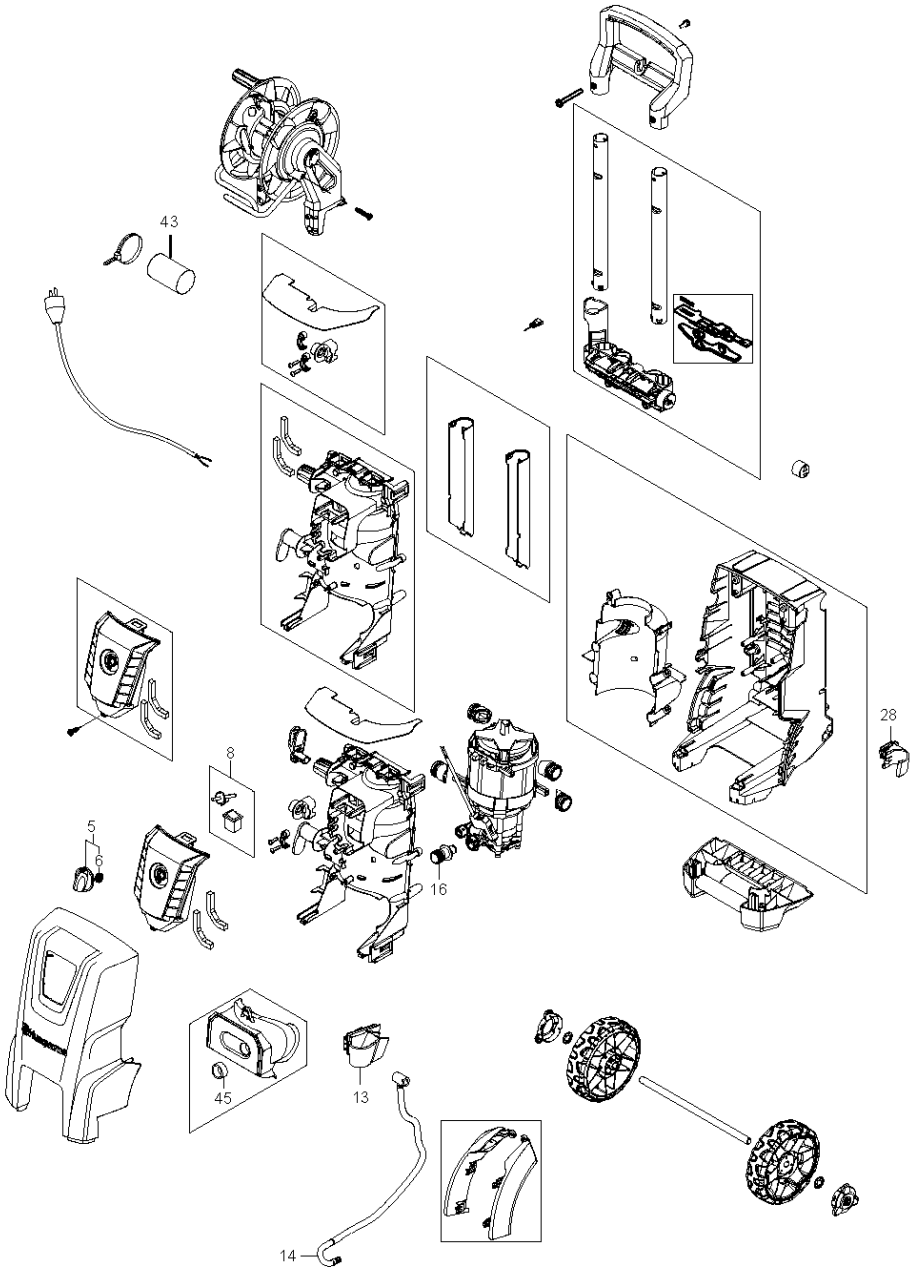

## ACCESSORIES

PW 360, 2017-10

Ref	Part No	Description	Remark	QTY KIT
1	592 61 76-36	GUN	G5 GUN DARK GREY	1
5	592 61 76-87	TUBE	PRESSURE TUBE W. O-RING	1
6	740 48 11-02	O-RING	O-RING 10.82X1.78	1
9	592 61 76-06	NOZZLE	C&C FOAMSPRAYER WITH BOTTLE	1
10	592 61 76-05	NOZZLE	C&C POWER SPEED TURQUOISE	1
11	592 61 76-85	NOZZLE	PR TORNADO RED2 LINES CLICK (EU, GB)	1
11	592 61 76-84	NOZZLE	PR TORNADO DARK BLUE (AU)	1
12	592 61 76-34	TUBE	G4 NOZZLE TUBE 55MM DARK GREY	1
14	592 61 76-57	NOZZLE	LOW PRESSURE NOZZLE W.O-RINGS	1
15	592 61 76-73	O-RING	O-RING 9.0X2.6 SH90 NBR	1
17	592 61 76-43	HOSE	HOSE STEEL ARMED 10M FOR MODEL	1
18	740 42 03-00	O-RING	O-RING 5.1X1.6 VITON SH 90	1
19	592 61 76-69	O-RING	O-RING 10X2 ULTRATHIN 2	

## HOSE REEL

PW 360, 2017-10

Ref	Part No	Description	Remark	QTY KIT
1	592 61 76-38	HANDLE	HOSE REEL COMPLETE DARK GREY	1
2	593 09 56-01	HANDLE	HANDLE COMPLETE OF HOSE REEL	1
8	592 61 76-43	HOSE	HOSE STEEL ARMED 10M FOR MODEL	1

## OVERVIEW

PW 360, 2017-10

Ref	Part No	Description	Remark	QTY KIT
5	592 61 77-02	KNOB	SWITCH KNOB BLACK KIT	1
6	592 61 76-68	O-RING	O-RING 10.2X2.5 NBR 70	1
8	592 61 77-04	SWITCH	SWITCH ON/OFF WITH SHAFT	1
13	593 00 23-01	HOLDER	LANCE HOLDER BOTTOM	1
14	592 61 76-54	HOSE	INTERNAL HOSE STEEL XTRA	1
16	592 61 77-14	INLET	WATER INLET NA01	3
28	593 09 58-01	HOLDER	LANCE HOLDER TOP DARK GREY	1
43	593 13 07-01	CAPACITOR	CAPACITOR 25UF (AU)	1
43	592 61 76-10	CAPACITOR	CAPACITOR 35MF (EU, UK)	1
45	592 61 76-52	GASKET	INLET GASKET	1