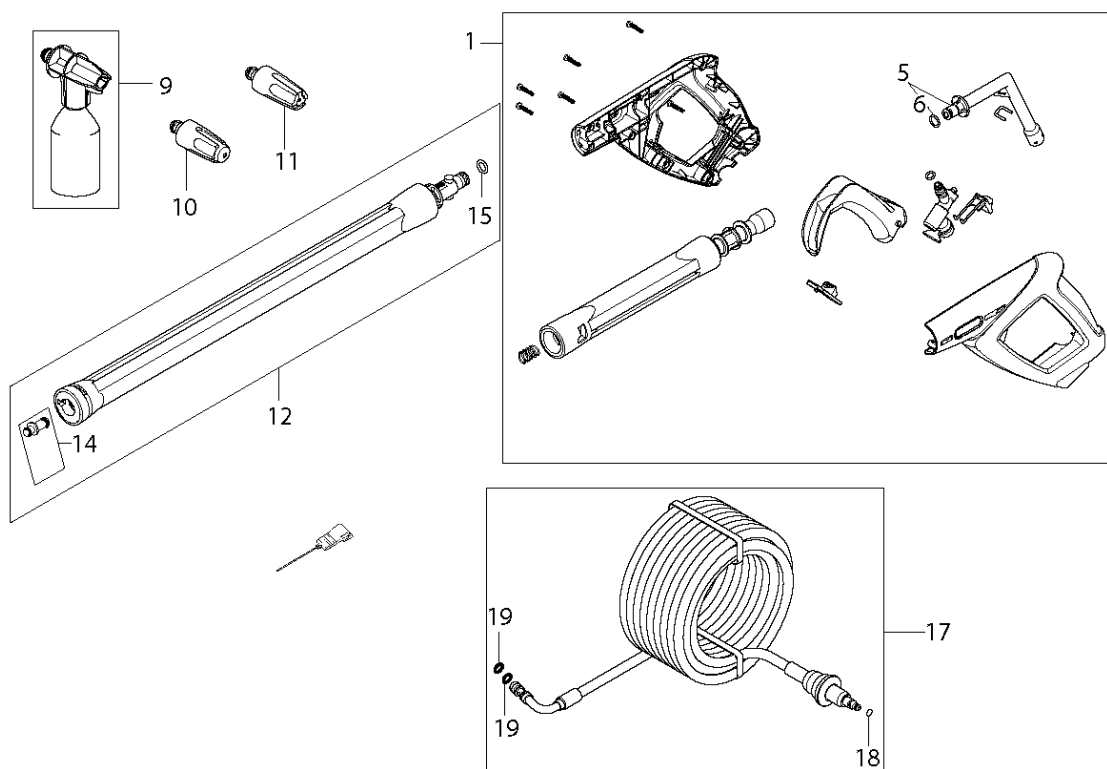

## ACCESSORIES

PW 360, 2017-10

Ref	Part No	Description	Remark	QTY KIT
1	592 61 76-36	GUN	G5 GUN DARK GREY	1
5	592 61 76-87	TUBE	PRESSURE TUBE W. O-RING	1
6	740 48 11-02	O-RING	O-RING 10.82X1.78	1
9	592 61 76-06	NOZZLE	C&C FOAMSPRAYER WITH BOTTLE	1
10	592 61 76-05	NOZZLE	C&C POWER SPEED TURQUOISE	1
11	592 61 76-85	NOZZLE	PR TORNADO RED2 LINES CLICK (EU, GB)	1
11	592 61 76-84	NOZZLE	PR TORNADO DARK BLUE (AU)	1
12	592 61 76-34	TUBE	G4 NOZZLE TUBE 55MM DARK GREY	1
14	592 61 76-57	NOZZLE	LOW PRESSURE NOZZLE W.O-RINGS	1
15	592 61 76-73	O-RING	O-RING 9.0X2.6 SH90 NBR	1
17	592 61 76-43	HOSE	HOSE STEEL ARMED 10M FOR MODEL	1
18	740 42 03-00	O-RING	O-RING 5.1X1.6 VITON SH 90	1
19	592 61 76-69	O-RING	O-RING 10X2 ULTRATHIN 2	

## HOSE REEL

PW 360, 2017-10

Ref	Part No	Description	Remark	QTY KIT
1	592 61 76-38	HANDLE	HOSE REEL COMPLETE DARK GREY	1
2	593 09 56-01	HANDLE	HANDLE COMPLETE OF HOSE REEL	1
8	592 61 76-43	HOSE	HOSE STEEL ARMED 10M FOR MODEL	1

## OVERVIEW

PW 360, 2017-10

Ref	Part No	Description	Remark	QTY KIT
5	592 61 77-02	KNOB	SWITCH KNOB BLACK KIT	1
6	592 61 76-68	O-RING	O-RING 10.2X2.5 NBR 70	1
8	592 61 77-04	SWITCH	SWITCH ON/OFF WITH SHAFT	1
13	593 00 23-01	HOLDER	LANCE HOLDER BOTTOM	1
14	592 61 76-54	HOSE	INTERNAL HOSE STEEL XTRA	1
16	592 61 77-14	INLET	WATER INLET NA01	3
28	593 09 58-01	HOLDER	LANCE HOLDER TOP DARK GREY	1
43	593 13 07-01	CAPACITOR	CAPACITOR 25UF (AU)	1
43	592 61 76-10	CAPACITOR	CAPACITOR 35MF (EU, UK)	1
45	592 61 76-52	GASKET	INLET GASKET	1