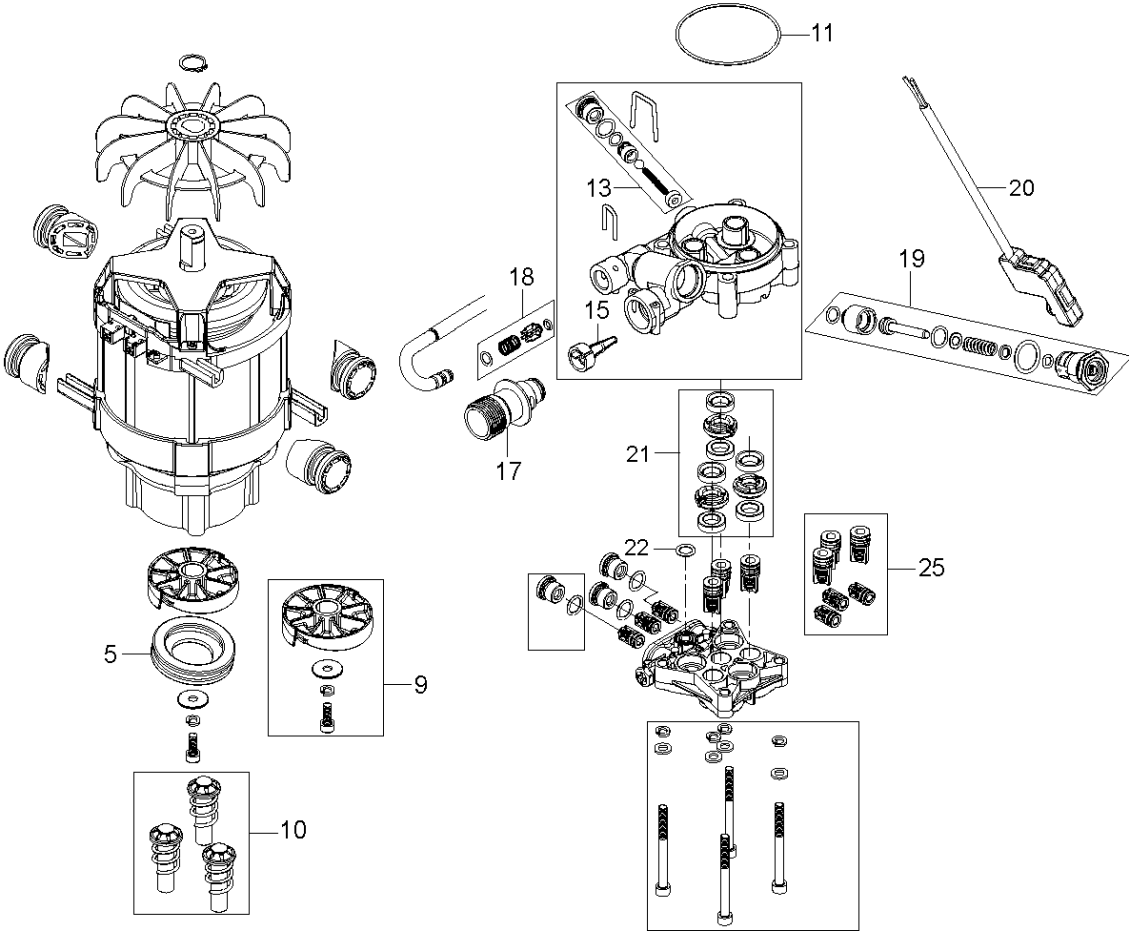

## ACCESSORIES

PW 360, 2017-10

Ref	Part No	Description	Remark	QTY KIT
1	592 61 76-36	GUN	G5 GUN DARK GREY	1
5	592 61 76-87	TUBE	PRESSURE TUBE W. O-RING	1
6	740 48 11-02	O-RING	O-RING 10.82X1.78	1
9	592 61 76-06	NOZZLE	C&C FOAMSPRAYER WITH BOTTLE	1
10	592 61 76-05	NOZZLE	C&C POWER SPEED TURQUOISE	1
11	592 61 76-85	NOZZLE	PR TORNADO RED2 LINES CLICK (EU, GB)	1
11	592 61 76-84	NOZZLE	PR TORNADO DARK BLUE (AU)	1
12	592 61 76-34	TUBE	G4 NOZZLE TUBE 55MM DARK GREY	1
14	592 61 76-57	NOZZLE	LOW PRESSURE NOZZLE W.O-RINGS	1
15	592 61 76-73	O-RING	O-RING 9.0X2.6 SH90 NBR	1
17	592 61 76-43	HOSE	HOSE STEEL ARMED 10M FOR MODEL	1
18	740 42 03-00	O-RING	O-RING 5.1X1.6 VITON SH 90	1
19	592 61 76-69	O-RING	O-RING 10X2 ULTRATHIN 2	

## OVERVIEW

PW 360, 2017-10

Ref	Part No	Description	Remark	QTY KIT
5	592 61 77-02	KNOB	SWITCH KNOB BLACK KIT	1
6	592 61 76-68	O-RING	O-RING 10.2X2.5 NBR 70	1
8	592 61 77-04	SWITCH	SWITCH ON/OFF WITH SHAFT	1
13	593 00 23-01	HOLDER	LANCE HOLDER BOTTOM	1
14	592 61 76-54	HOSE	INTERNAL HOSE STEEL XTRA	1
16	592 61 77-14	INLET	WATER INLET NA01	3
28	593 09 58-01	HOLDER	LANCE HOLDER TOP DARK GREY	1
43	593 13 07-01	CAPACITOR	CAPACITOR 25UF (AU)	1
43	592 61 76-10	CAPACITOR	CAPACITOR 35MF (EU, UK)	1
45	592 61 76-52	GASKET	INLET GASKET	1

## PUMP

PW 360, 2017-10

Ref	Part No	Description	Remark	QTY KIT
5	592 61 77-05	BEARING	THRUST BALL BEARING	1
9	592 61 77-19	DISC	WOBBLE DISC KIT 10.7 DEG	1
10	592 61 76-78	PISTON	PISTON COMPLETE KIT 3PCS	1
11	592 61 76-72	O-RING	O-RING 72X2 SH90	1
13	592 61 76-24	SERVICE KIT	EASY START KIT	1
15	592 61 76-51	FILTER	INLET FILTER MESH SP	1
17	592 61 77-14	INLET	WATER INLET NA01	1
18	592 61 76-62	NON RETURN VALVE	NON RETURN VALVE COMPLETE	1
19	592 61 76-96	VALVE	START/STOP VALVE D2.95	1
20	592 61 76-61	MICRO SWITCH	MICROSWITCH BOX COMPLETE	1
21	592 61 77-06	COLLAR	THRUST COLLAR WATER KIT	1
22	503 26 30-26	O-RING	O-RING 10.0X2.2 NBR 90	1
25	592 61 76-53	VALVE	INLET OUTLET VALVE 6PCS	1