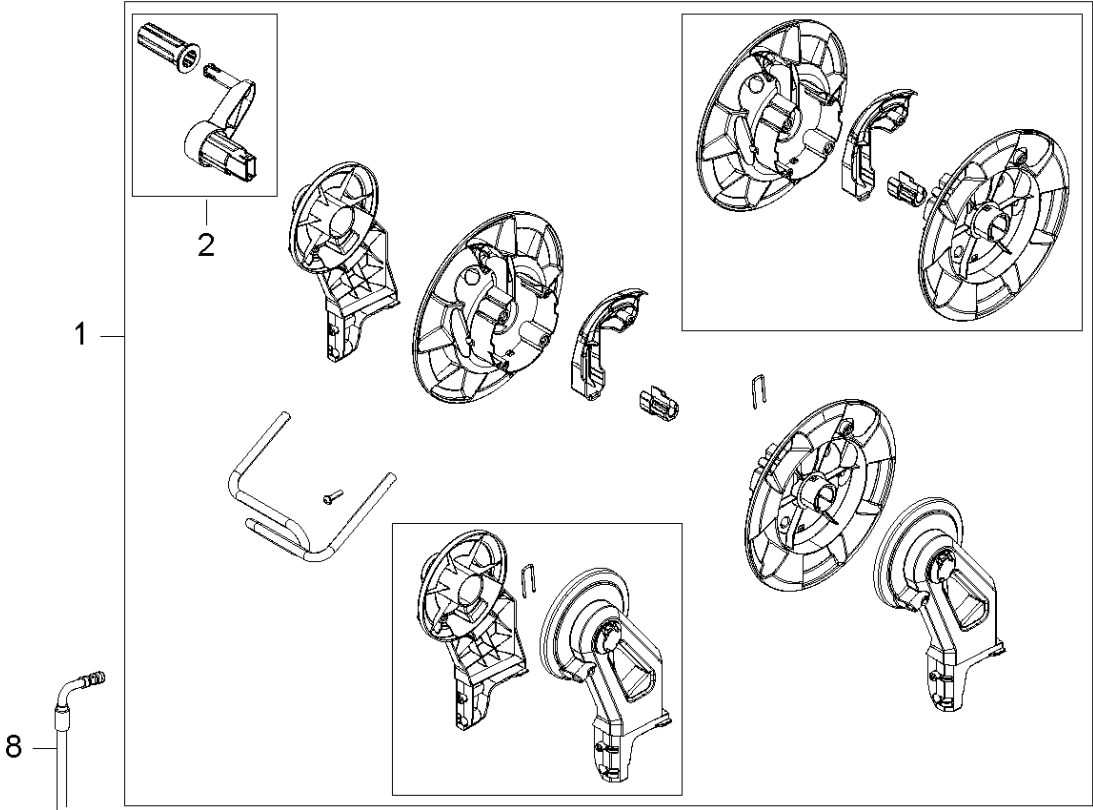

## ACCESSORIES

PW 360, 2017-10

Ref	Part No	Description	Remark	QTY KIT
1	592 61 76-36	GUN	G5 GUN DARK GREY	1
5	592 61 76-87	TUBE	PRESSURE TUBE W. O-RING	1
6	740 48 11-02	O-RING	O-RING 10.82X1.78	1
9	592 61 76-06	NOZZLE	C&C FOAMSPRAYER WITH BOTTLE	1
10	592 61 76-05	NOZZLE	C&C POWER SPEED TURQUOISE	1
11	592 61 76-85	NOZZLE	PR TORNADO RED2 LINES CLICK (EU, GB)	1
11	592 61 76-84	NOZZLE	PR TORNADO DARK BLUE (AU)	1
12	592 61 76-34	TUBE	G4 NOZZLE TUBE 55MM DARK GREY	1
14	592 61 76-57	NOZZLE	LOW PRESSURE NOZZLE W.O-RINGS	1
15	592 61 76-73	O-RING	O-RING 9.0X2.6 SH90 NBR	1
17	592 61 76-43	HOSE	HOSE STEEL ARMED 10M FOR MODEL	1
18	740 42 03-00	O-RING	O-RING 5.1X1.6 VITON SH 90	1
19	592 61 76-69	O-RING	O-RING 10X2 ULTRATHIN 2	

## HOSE REEL

PW 360, 2017-10

Ref	Part No	Description	Remark	QTY KIT
1	592 61 76-38	HANDLE	HOSE REEL COMPLETE DARK GREY	1
2	593 09 56-01	HANDLE	HANDLE COMPLETE OF HOSE REEL	1
8	592 61 76-43	HOSE	HOSE STEEL ARMED 10M FOR MODEL	1

## OVERVIEW

PW 360, 2017-10

Ref	Part No	Description	Remark	QTY KIT
5	592 61 77-02	KNOB	SWITCH KNOB BLACK KIT	1
6	592 61 76-68	O-RING	O-RING 10.2X2.5 NBR 70	1
8	592 61 77-04	SWITCH	SWITCH ON/OFF WITH SHAFT	1
13	593 00 23-01	HOLDER	LANCE HOLDER BOTTOM	1
14	592 61 76-54	HOSE	INTERNAL HOSE STEEL XTRA	1
16	592 61 77-14	INLET	WATER INLET NA01	3
28	593 09 58-01	HOLDER	LANCE HOLDER TOP DARK GREY	1
43	593 13 07-01	CAPACITOR	CAPACITOR 25UF (AU)	1
43	592 61 76-10	CAPACITOR	CAPACITOR 35MF (EU, UK)	1
45	592 61 76-52	GASKET	INLET GASKET	1