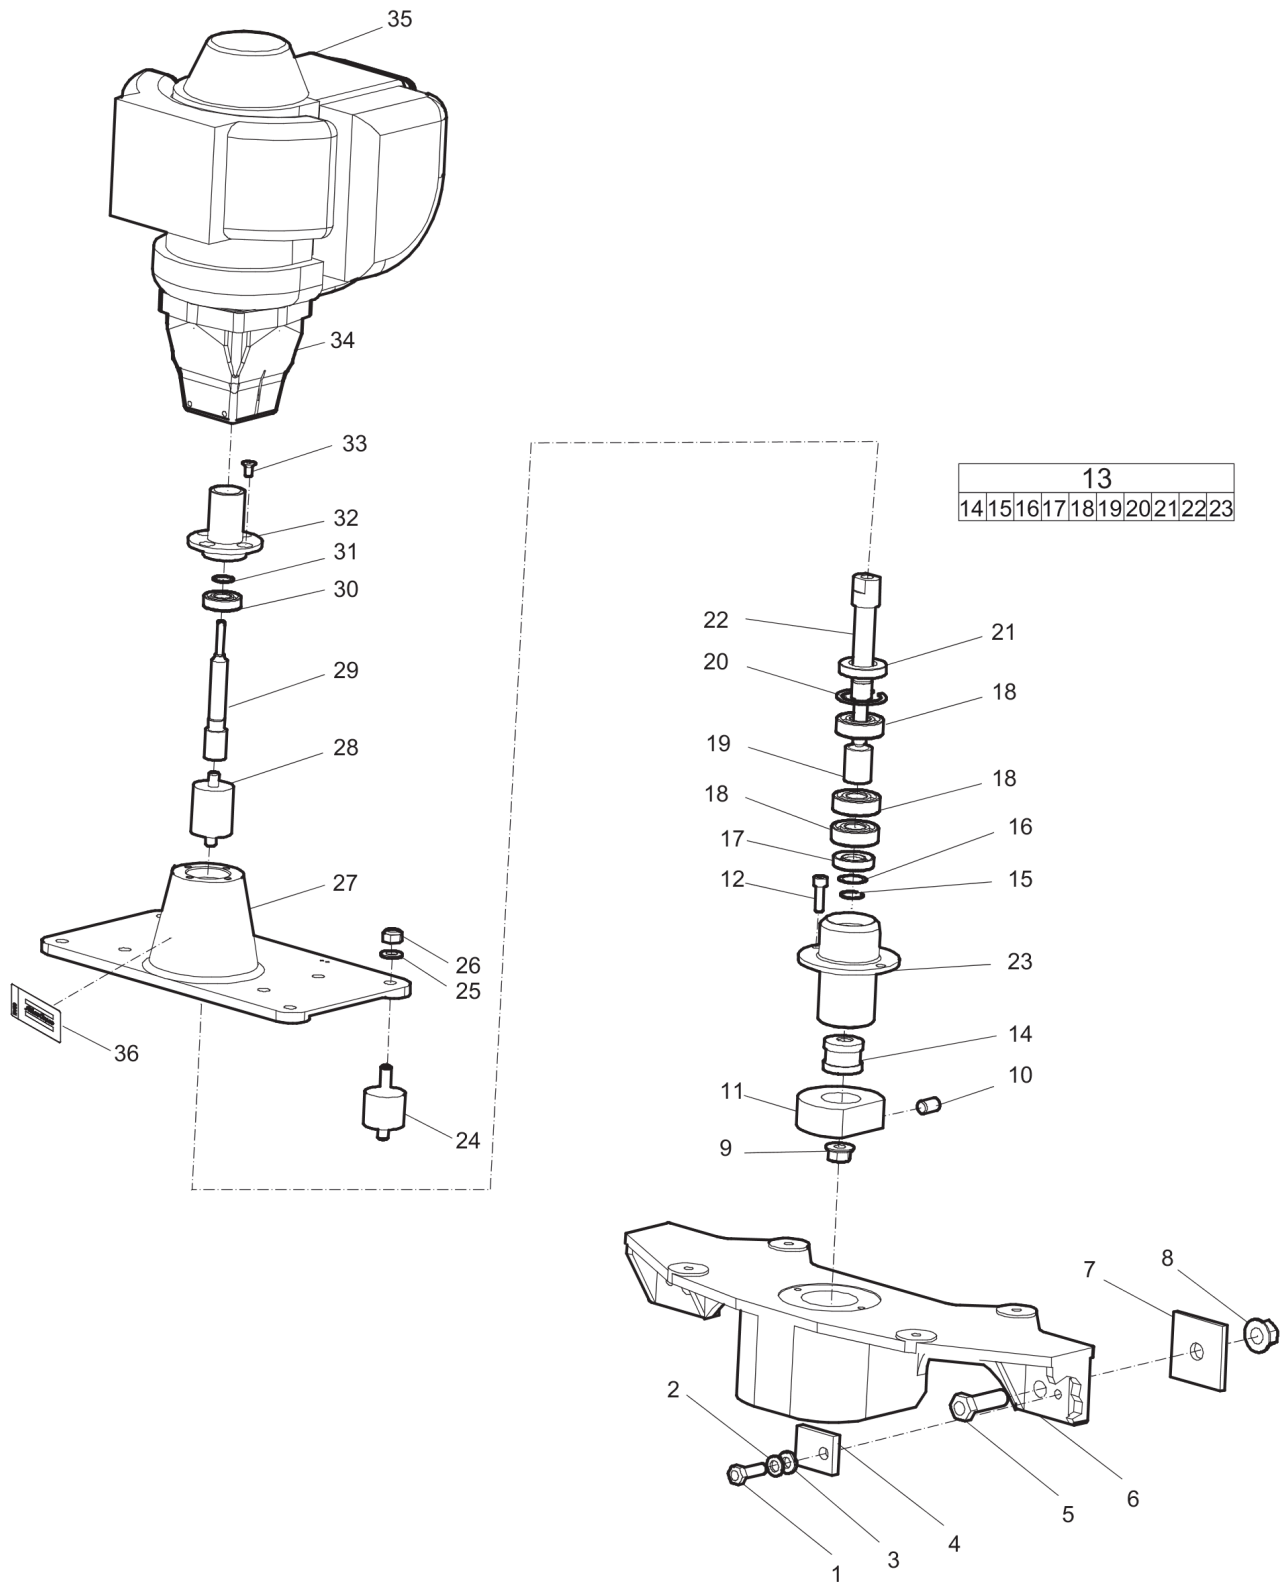

Spare parts list BV 30 Engine

Refer to the Parts Online web page for most up-to-date information. The printed information might be outdated.

Item	Part No.	Name	Qty	L
1	595465801	Hex. screw	2	
2	595043901	Lock washer	2	
3	595167801	Washer	2	
4	595523001	Securing plate	2	
5	-	Screw, M12 x 40 mm CL8.8 (ISO4017)	2	
6	594626701	Lower plate	1	
7	595142601	Washer	2	
8	594409201	Nut	2	
9	595167201	Nut	1	
10	594398901	Screw	1	
11	595167401	Eccenter weight	1	
12	-	Screw, M6 x 20 mm CL8.8 (DIN912)	2	
13	594253501	Sleeve package kit	1	
14	595167501	Hub	1	
15	594256101	Retaining ring	1	
16	594400301	Washer	1	
17	595522701	Seal ring	1	
18	595167301	Bearing	3	A
19	595522501	Spacer	1	
20	594266001	Snap ring	1	
21	595522601	Seal ring	1	
22	595167001	Shaft	1	
23	595167101	Sleeve	1	
24	594229701	Shock absorber - A30 x 36 mm M8 x 10 mm NR50	4	
25	595060601	Washer	4	
26	595181401	Lock nut M8	4	
27	595278501	Upper bracket	1	
28	594229601	Shock absorber - A30 x 25 mm M8 x 10/M8 x 20 mm NR40	1	
29	594261301	Shaft	1	
30	594261401	Bearing	1	
31	595045301	Retaining ring for shaft	1	
32	594261501	Sleeve	1	
33	594399001	Screw	4	
34	594261701	Cover	1	
35	594261801	Honda GX35 NT T3 OH	1	B
36	595501401	Decal logo	1	

Comments for Page: BV 30 Engine

Refer to the Parts Online web page for most up-to-date information. The printed information might be outdated.