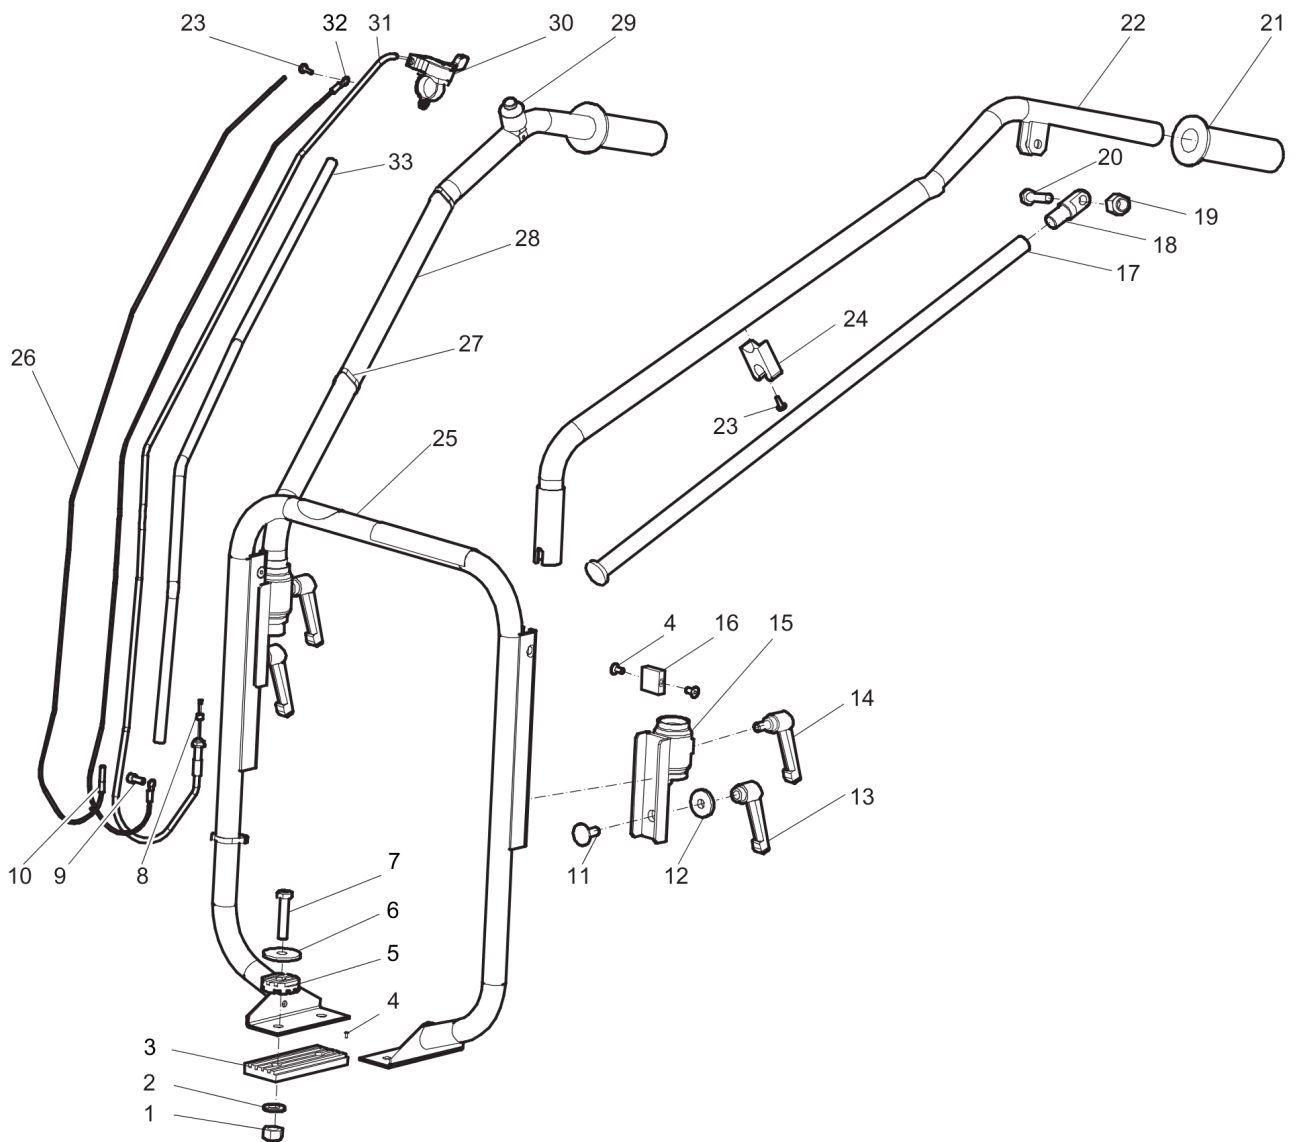

Spare parts list BV 30 Handle

Refer to the Parts Online web page for most up-to-date information. The printed information might be outdated.

Item	Part No.	Name	Qty	L
1	595181401	Lock nut M8	4	
2	595060601	Washer	4	
3	595522901	Rubber plate	2	
4	594399001	Screw	4	
5	595522801	Rubber washer	4	
6	595167701	Washer	4	
7	-	Screw, M8 x 40 mm CL8.8 (DIN933)	4	
8	594261901	Spacer	1	
9	-	Screw, M5 x 12 mm CL8.8 (DIN912)	1	
10	594818901	Terminal	1	
11	-	Screw, M8 x 20 mm CL8.8 (DIN603Mu)	2	
12	595061101	Washer, 8.4x26x5 mm	2	
13	595168101	Adjustable lock lever	2	
14	595523401	Adjustable lock lever	2	
15	595167901	Bracket	2	
16	595168001	Spacer	1	
17	594261301	Shaft	1	
18	595461101	Stay bracket	1	
19	595181401	Lock nut M8	1	
20	595466001	Screw	1	
21	594379001	Handle	2	
22	594251101	Handle tube left	1	
23	595180701	Screw	2	
24	595523301	Locking clamp	1	
25	595461001	Protection bar	1	
26	595185001	Cable	1	
27	595455201	Cable ties, L=200 mm	3	
28	595167601	Handle tube right	1	
29	595523101	Killing switch	1	
30	595523201	Throttle lever	1	
31	595444201	Thottle wire	1	
32	594271601	Terminal	1	
33	595134601	Plastic hose	1	