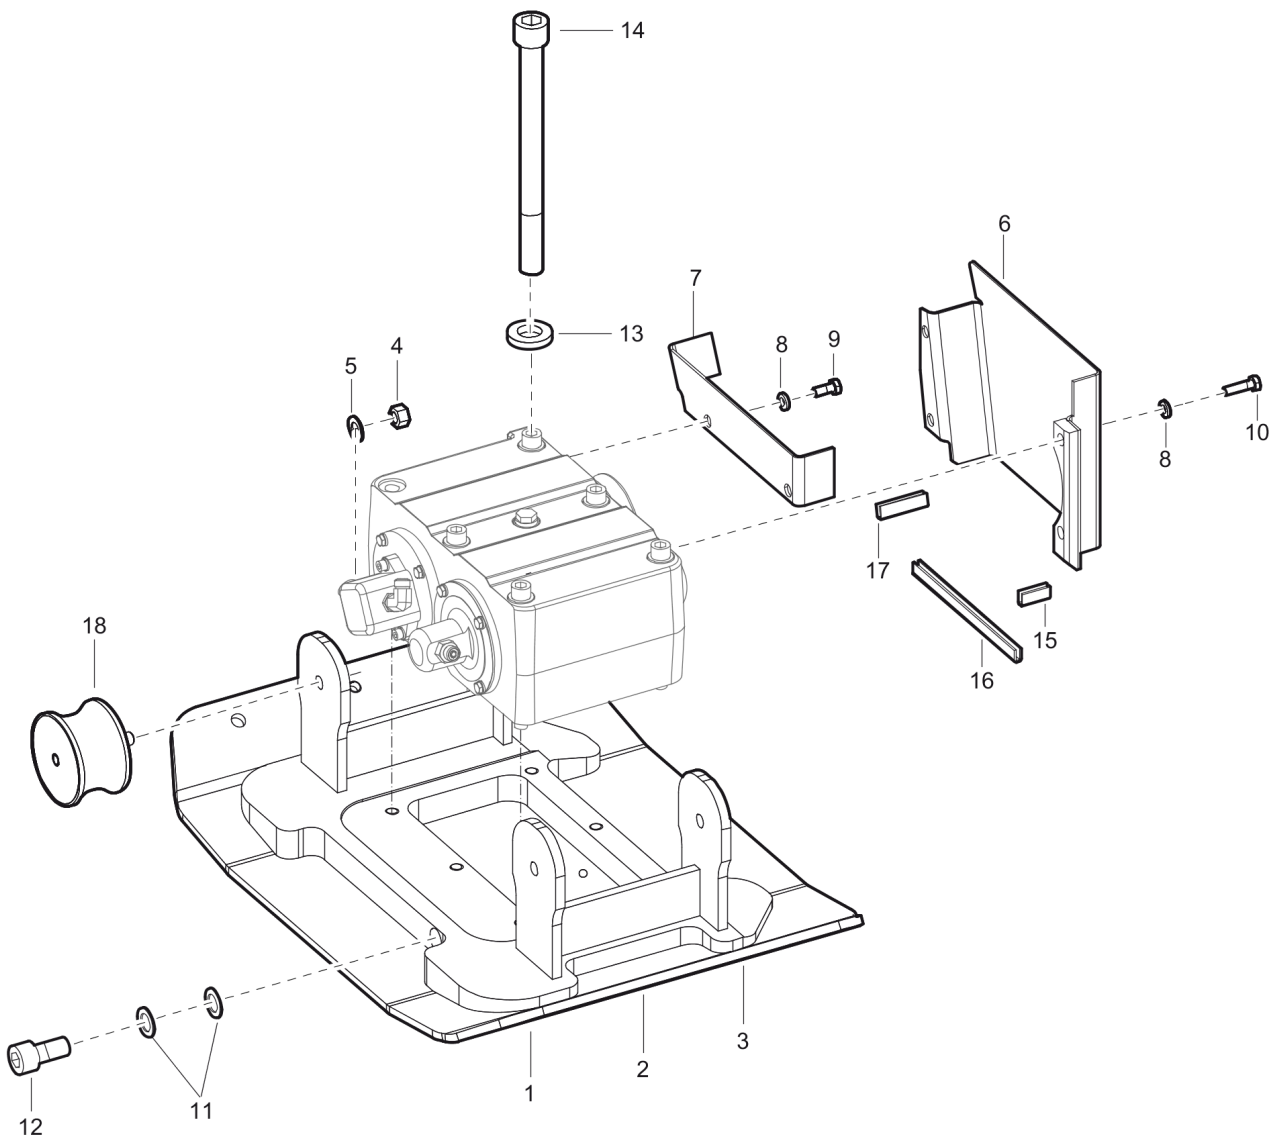

Spare parts list Ground plate and eccentric element installation

Refer to the Parts Online web page for most up-to-date information. The printed information might be outdated.

Item	Part No.	Name	Qty	L
1	595368801	Ground plate 350 mm	1	
2	594480901	Ground plate 450mm	1	
3	595464901	Ground plate 600 mm	1	
4	595351801	Hexagon nut m12	4	
5	595113401	Washer DIN125	4	
6	594437701	V-belt cover	1	
7	594478101	Protection	1	
8	595036601	Washer DIN125	6	
9	594117901	Hex. head screw m8 x 20	4	
10	595344301	Hex. head screw	2	
11	594512101	COPPER WASHER	2	
12	595057901	Screw, M10x20H	1	
13	595067901	Plain washer 13x24x4 mm	6	
14	594844101	Screw	6	
15	595048201	Edge trim	1	
16	595048201	Edge trim	1	
17	595048201	Edge trim	1	
18	594477501	Shock absorber	4