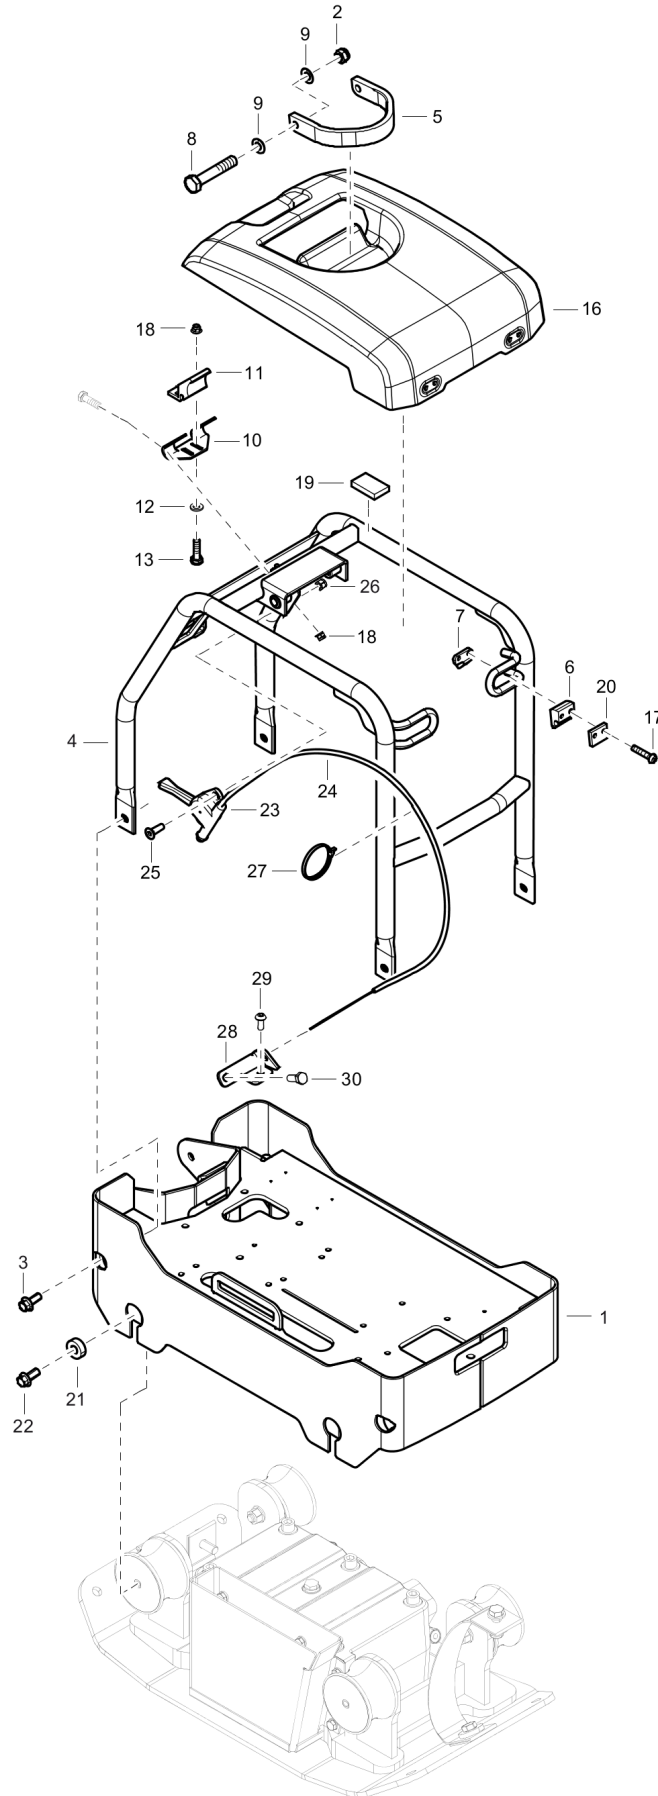

Comments for Page: Forward and reverse piston repair kit

(L)OCAL REMARKS

A | See section "Eccentric element".

Service, repair and wear part kits Transport device kit

Item	Part No.	Name	Qty	L
1	594830501	Transport device kit	1	
-	--	Transport device	1	
-	--	Strap	1	
-	--	Washer, 13 x 36 x 6 mm, 0.51 x 1.42 x 0.24 in. 300 HV	1	
-	--	Screw, M12 x 25 mm 8.8 A3K	1	
-	--	Screw, M8 x 30 mm 8.8	4	
-	--	Wheel shaft	2	
-	--	Washer	4	
-	--	Wheel	2	
-	--	Split pin	2	
-	--	Washer, 8.4 x 22 x 3 mm, 0.33 x 0.87 x 0.12 in. 300 HV	4	
-	--	Nut, M8 A2K	4	

Spare parts list Ground plate and engine plate Honda

Refer to the Parts Online web page for most up-to-date information. The printed information might be outdated.

Item	Part No.	Name	Qty	L
1	595368601	Engine plate	1	
2	595352101	Locknut	2	
3	595216101	Flange screw	4	
4	594186401	Protective frame	1	
5	594150901	Lifting lug	1	
6	594469601	Clip	2	
7	594471501	Stop	2	
8	594119201	Bolt	2	
9	595115401	Washer	4	
10	595115401	Washer	1	
11	595128801	Clip	1	
12	595036501	Plain washer	2	
13	595109801	Hex. head screw	2	
16	594960201	Hood	1	
17	594121101	Screw	4	
18	595112601	Lock nut,M8	6	
19	595523901	Rubber cloth	2	
20	594185201	Distance	2	
21	595368901	Washer, 10.5 x 22 x 4 mm, 0.41 x 0.87 x 0.16 in. 300 HV	4	
22	595216101	Flange screw	4	
23	594478701	Throttle control, complete	1	
24	594758501	Wire	1	
25	595111501	Hexagonal soc contrsrnk screw	2	
26	595352201	Lock nut	2	
27	594126001	Cable tie	2	
28	595176801	Bracket	1	
29	595065801	Screw, M5 x 12 mm 10.9 FZB	1	
30	595465701	Screw, M6x16 mm 8.8 A2K	1	