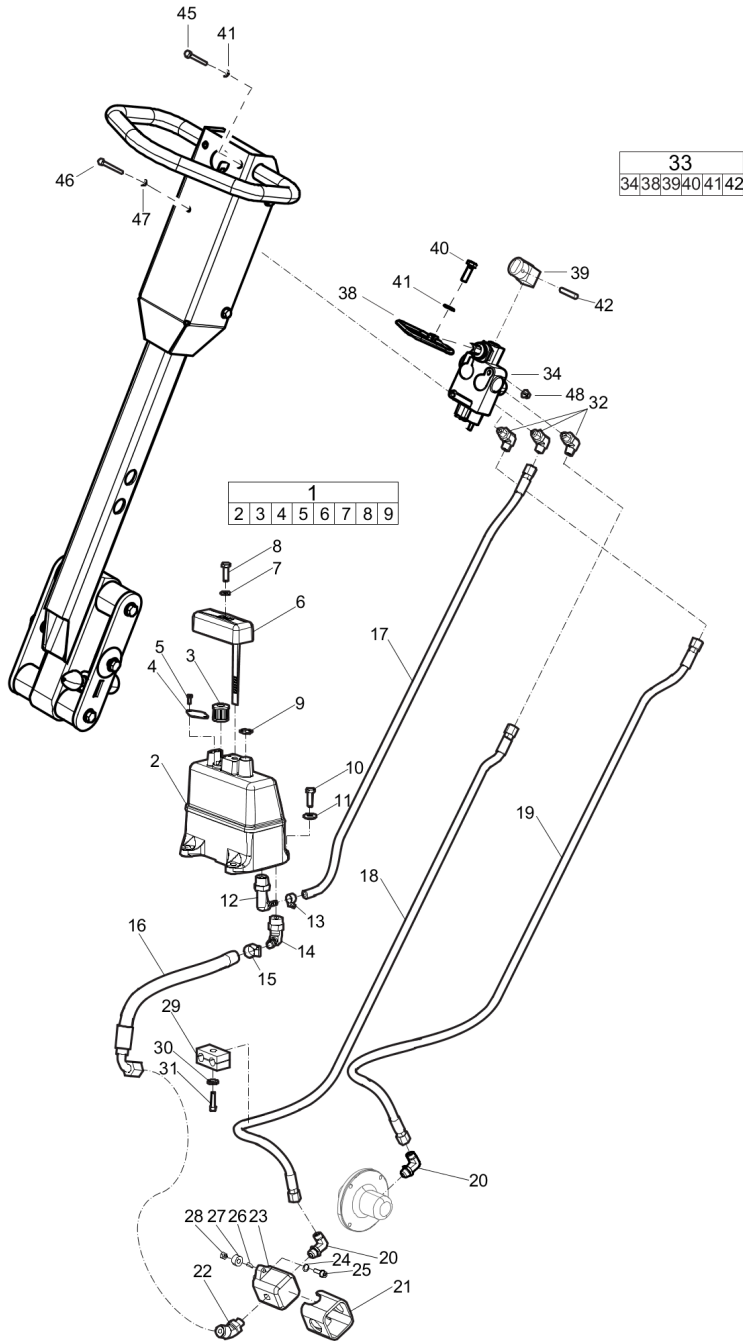

Spare parts list Hydraulic system

Refer to the Parts Online web page for most up-to-date information. The printed information might be outdated.

Item	Part No.	Name	Qty	L
1	594426301	Hydraulic oil tank, complete	1	
2	--	Hydraulic oil tank	1	
3	594445501	Air filter	1	
4	594445401	Holder	1	
5	594838801	Screw, K50 x 12 mm Type KX-PT	2	
6	594443101	Cover with oil dipstick	1	
7	595066601	Washer, 8.4x 6x1.5 mm 300HV	1	
8	595465901	Screw, M8x25 mm 8.8 A2K	1	
9	595047301	O-ring	1	
10	595344701	Hex. head screw	4	
11	595113301	Washer plain	4	
12	594426001	Adapter	1	
13	595160701	Hose clamp	1	
14	595069301	Hose connection	1	
15	595454701	Hose clamp	1	
16	594480201	Hydraulic hose	1	
17	594478001	Hydraulic hose	1	
18	594497601	Hydraulic hose	1	
19	594497701	Hydraulic hose	1	
20	594524101	Elbow 90 orfs	2	
21	594324301	Cover	1	
22	594523701	Elbow	1	
23	594455301	Hydraulic pump	1	
24	595186801	Washer 6,4x12x1,5	2	
25	595057801	Screw, M6x20 mm 8.8 A2K	2	
26	594547101	Key	1	
27	594548901	Sleeve	1	
28	595059401	Hexagon nut M6	1	
29	594524201	Pipe clamp block	1	
30	595036501	Plain washer	1	
31	595348101	Hex sock. screw	1	
32	594518601	Connector	3	
33	594347601	Valve, complete	1	
34	-	Valve body	1	
38	595369201	Lever	1	
39	594208601	Housing	1	
40	595033401	Hex. head screw	2	
41	595036601	Washer DIN125	8	

Refer to the Parts Online web page for most up-to-date information. The printed information might be outdated.