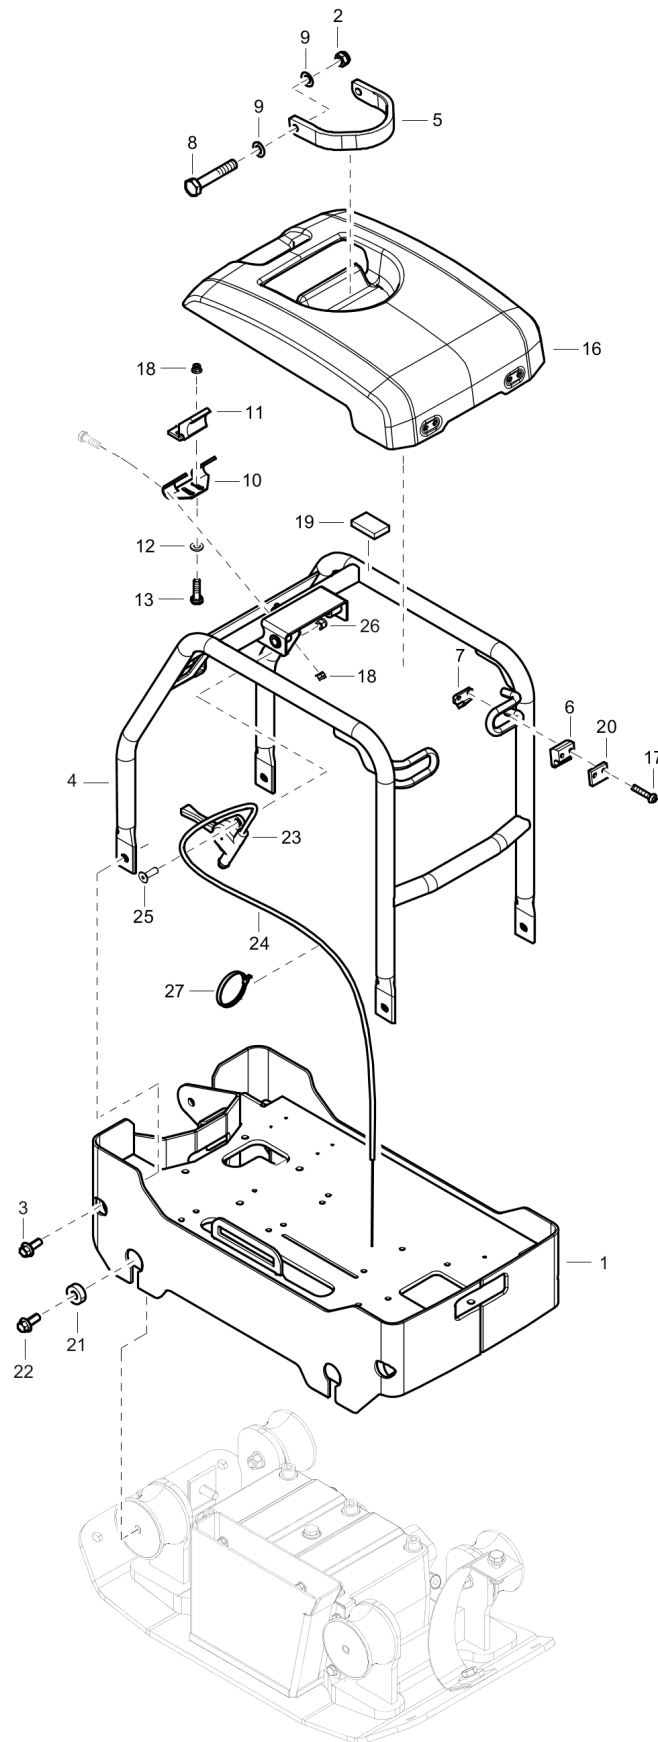

Spare parts list Ground plate and engine plate Hatz

Refer to the Parts Online web page for most up-to-date information. The printed information might be outdated.

Item	Part No.	Name	Qty	L
1	595368601	Engine plate	1	
2	595352101	Locknut	2	
3	595216101	Flange screw	4	
4	594186401	Protective frame	1	
5	594150901	Lifting lug	1	
6	594469601	Clip	2	
7	594471501	Stop	2	
8	594119201	Bolt	2	
9	595115401	Washer	4	
10	595369001	Bracket	1	
11	595128801	Clip	1	
12	595036501	Plain washer	2	
13	595109801	Hex. head screw	2	
16	594960201	Hood	1	
17	594121101	Screw	4	
18	595112601	Lock nut,M8	6	
19	595523901	Rubber cloth	2	
20	594185201	Distance	2	
21	595368901	Washer, 10.5 x 22 x 4 mm, 0.41 x 0.87 x 0.16 in. 300 HV	4	
22	595216101	Flange screw	4	
23	594176501	Throttle control EPA, complete	1	
24	594758601	Wire	1	
25	595111501	Hexagonal soc contrsrnk screw	2	
26	595352201	Lock nut	2	
27	594126001	Cable tie	2	
28	594481701	Throttle control Non EPA, complete	1