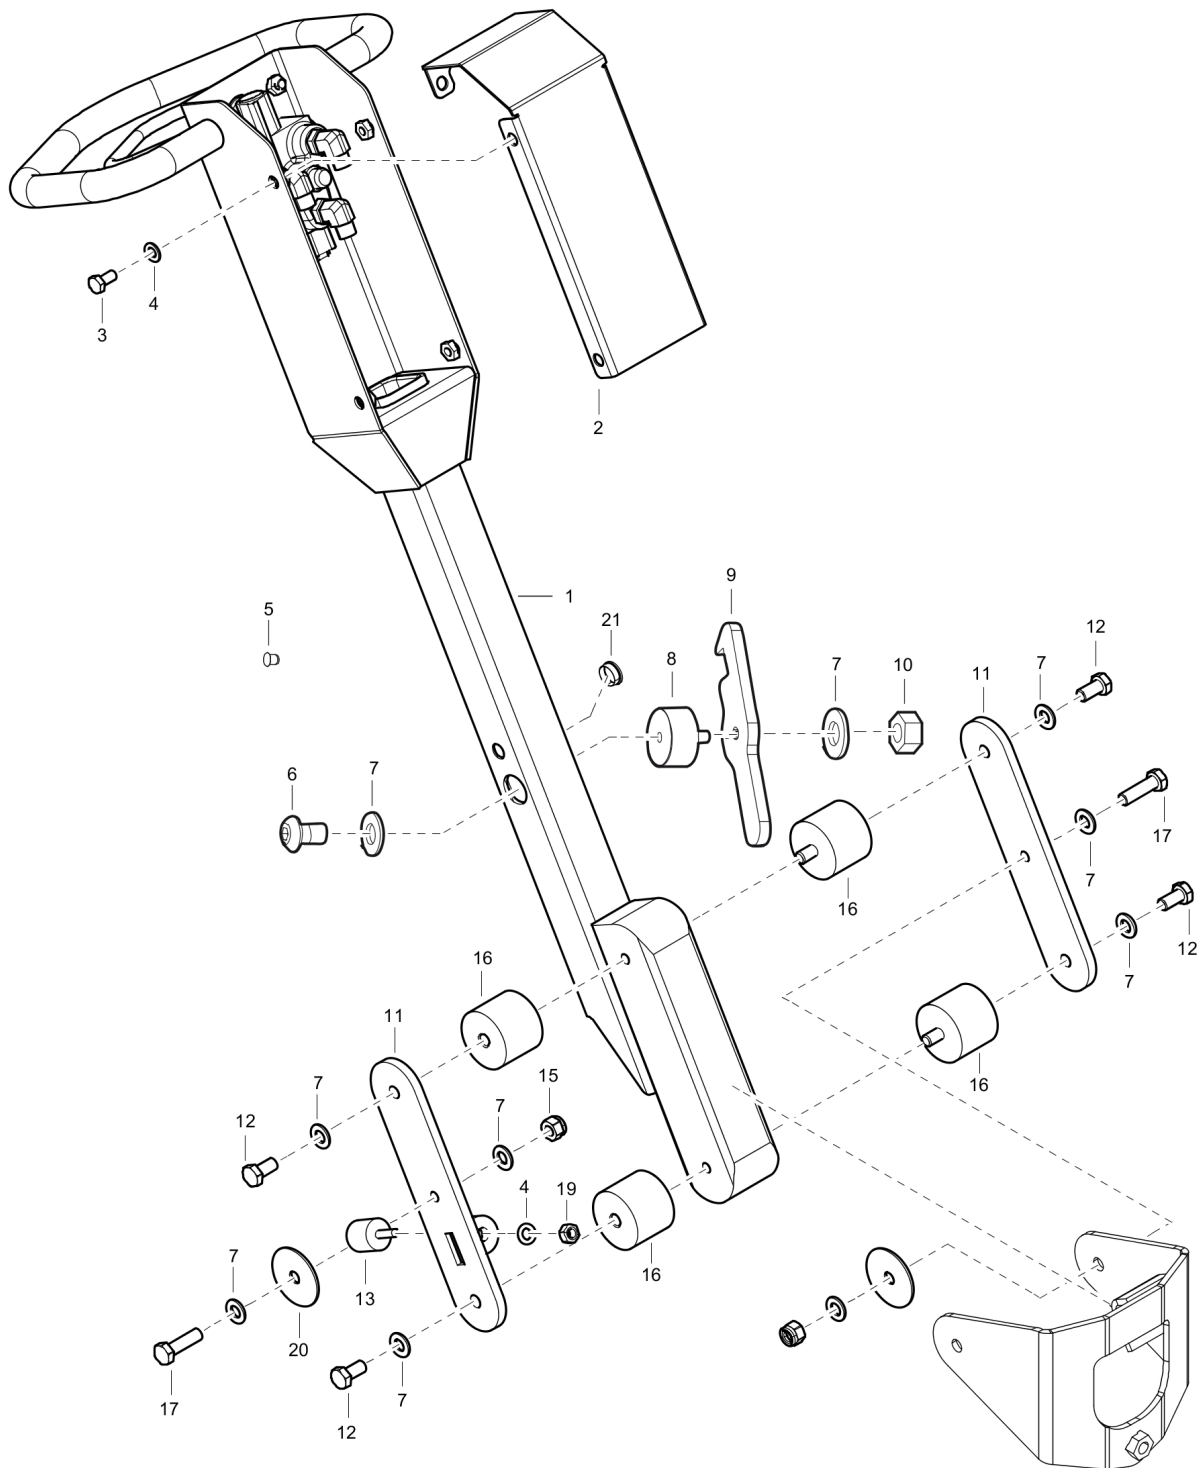

Spare parts list Handle Assembly

Refer to the Parts Online web page for most up-to-date information. The printed information might be outdated.

Item	Part No.	Name	Qty	L
1	595369301	Handle	1	
2	595369501	Cover	1	
3	595110101	Hex. head screw m8 x 16	4	
4	595036601	Washer DIN125	9	
5	595189001	Protective plug	2	
6	594747001	Screw	1	
7	594747401	Washer	10	
8	594462701	Shock absorber	1	
9	594451501	Hook	1	
10	595029401	Nut hexagon	1	
11	595464601	Bracket	2	
12	594118401	Screw cap	4	
13	594524501	Shock absorber	2	
15	594123101	Locknut	2	
16	594524401	Shock absorber	4	
17	594118601	Screw hexagon	2	
19	595035701	Nut DIN934	1	
20	594524601	Plastic washer	2	
21	-	Plug	1