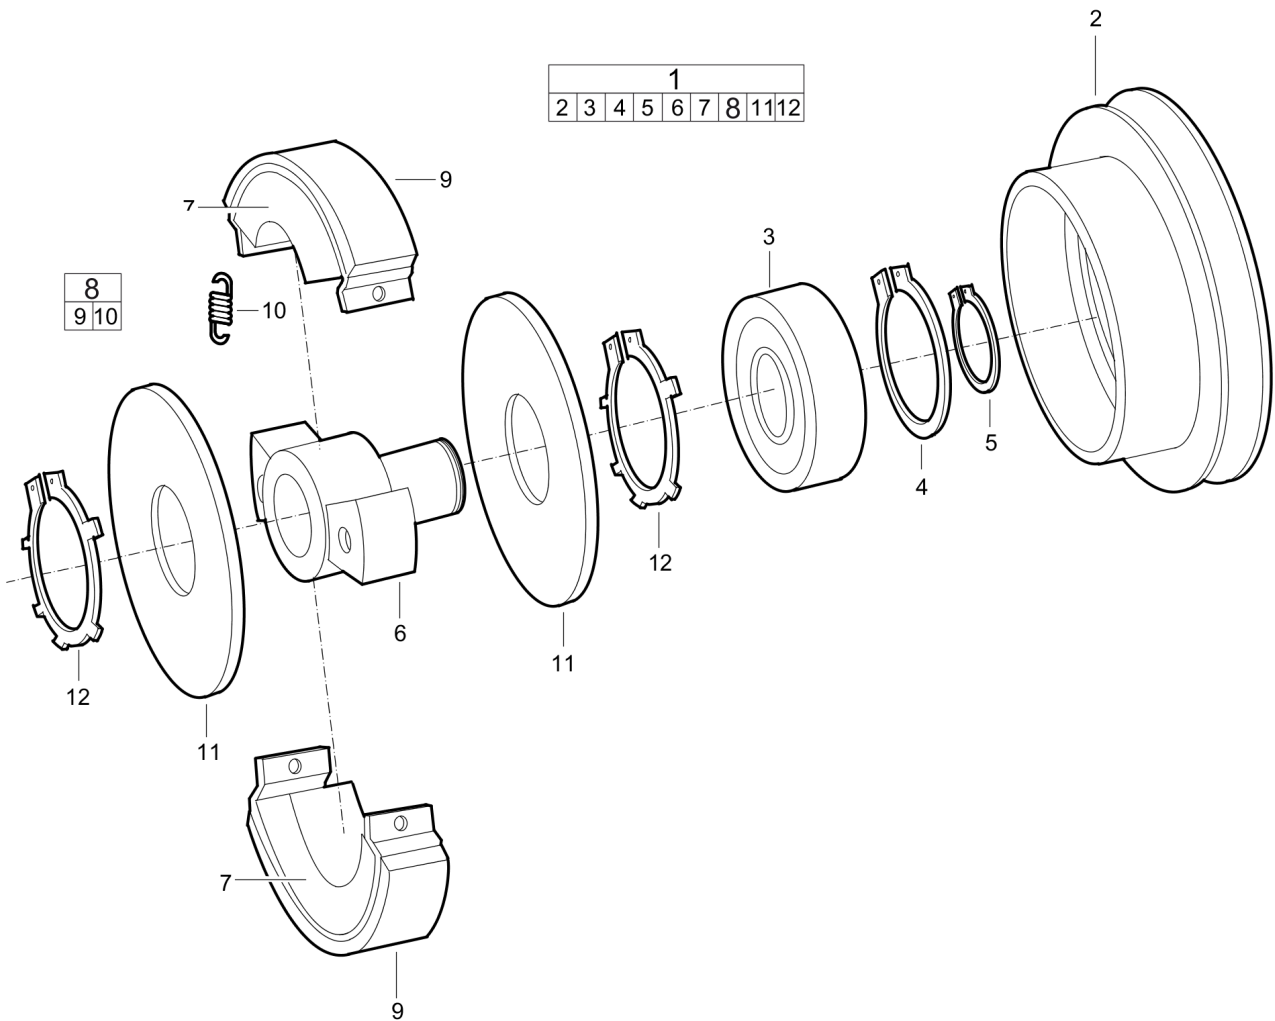

Spare parts list Centrifugal clutch, Honda

Item	Part No.	Name	Qty	L
1	594485801	Clutch, cpl	1	
2	594609901	V-belt pulley	1	
3	595470301	Bearing	1	
4	595470401	Retaining ring	1	
5	595470501	Retaining ring	1	
6	594584001	Hub	1	
7	594301401	Weight	2	
8	594606601	Clutch lining kit	1	
9	---	Clutch lining	2	
10	---	Spring	2	
11	594312301	Cover	2	
12	594311901	Retaining ring	2