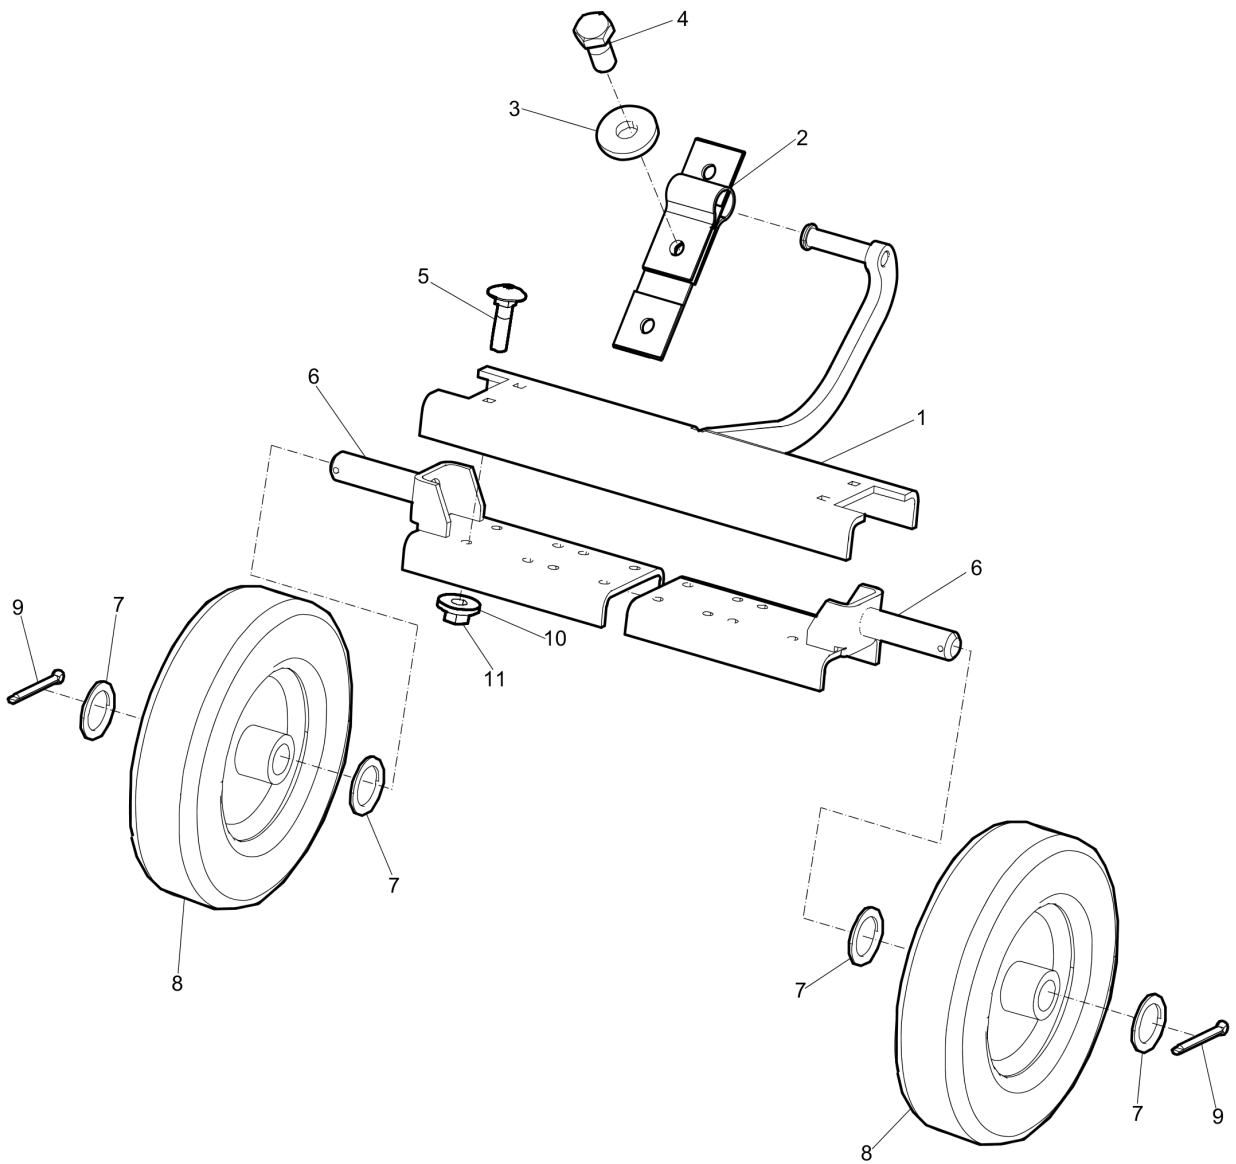

Spare parts list Transport device

Refer to the Parts Online web page for most up-to-date information. The printed information might be outdated.

Item	Part No.	Name	Qty	L
1	594486401	Transport device	1	
2	595124401	Strap	1	
3	-	Washer, 13 x 36 x 6 mm, 0.51 x 1.42 x 0.24 in. 300 HV	1	
4	-	Screw, M12 x 25 mm 8.8 A3K	1	
5	-	Screw, M8 x 30 mm 8.8	4	
6	594486601	Wheel bracket	2	
7	594316201	Washer	4	
8	594455801	Wheel	2	
9	595343501	Cotter pin	2	
10	-	Washer, 8.4 x 22 x 3 mm, 0.33 x 0.87 x 0.12 in. 300 HV	4	
11	-	Nut, M8 A2K	4