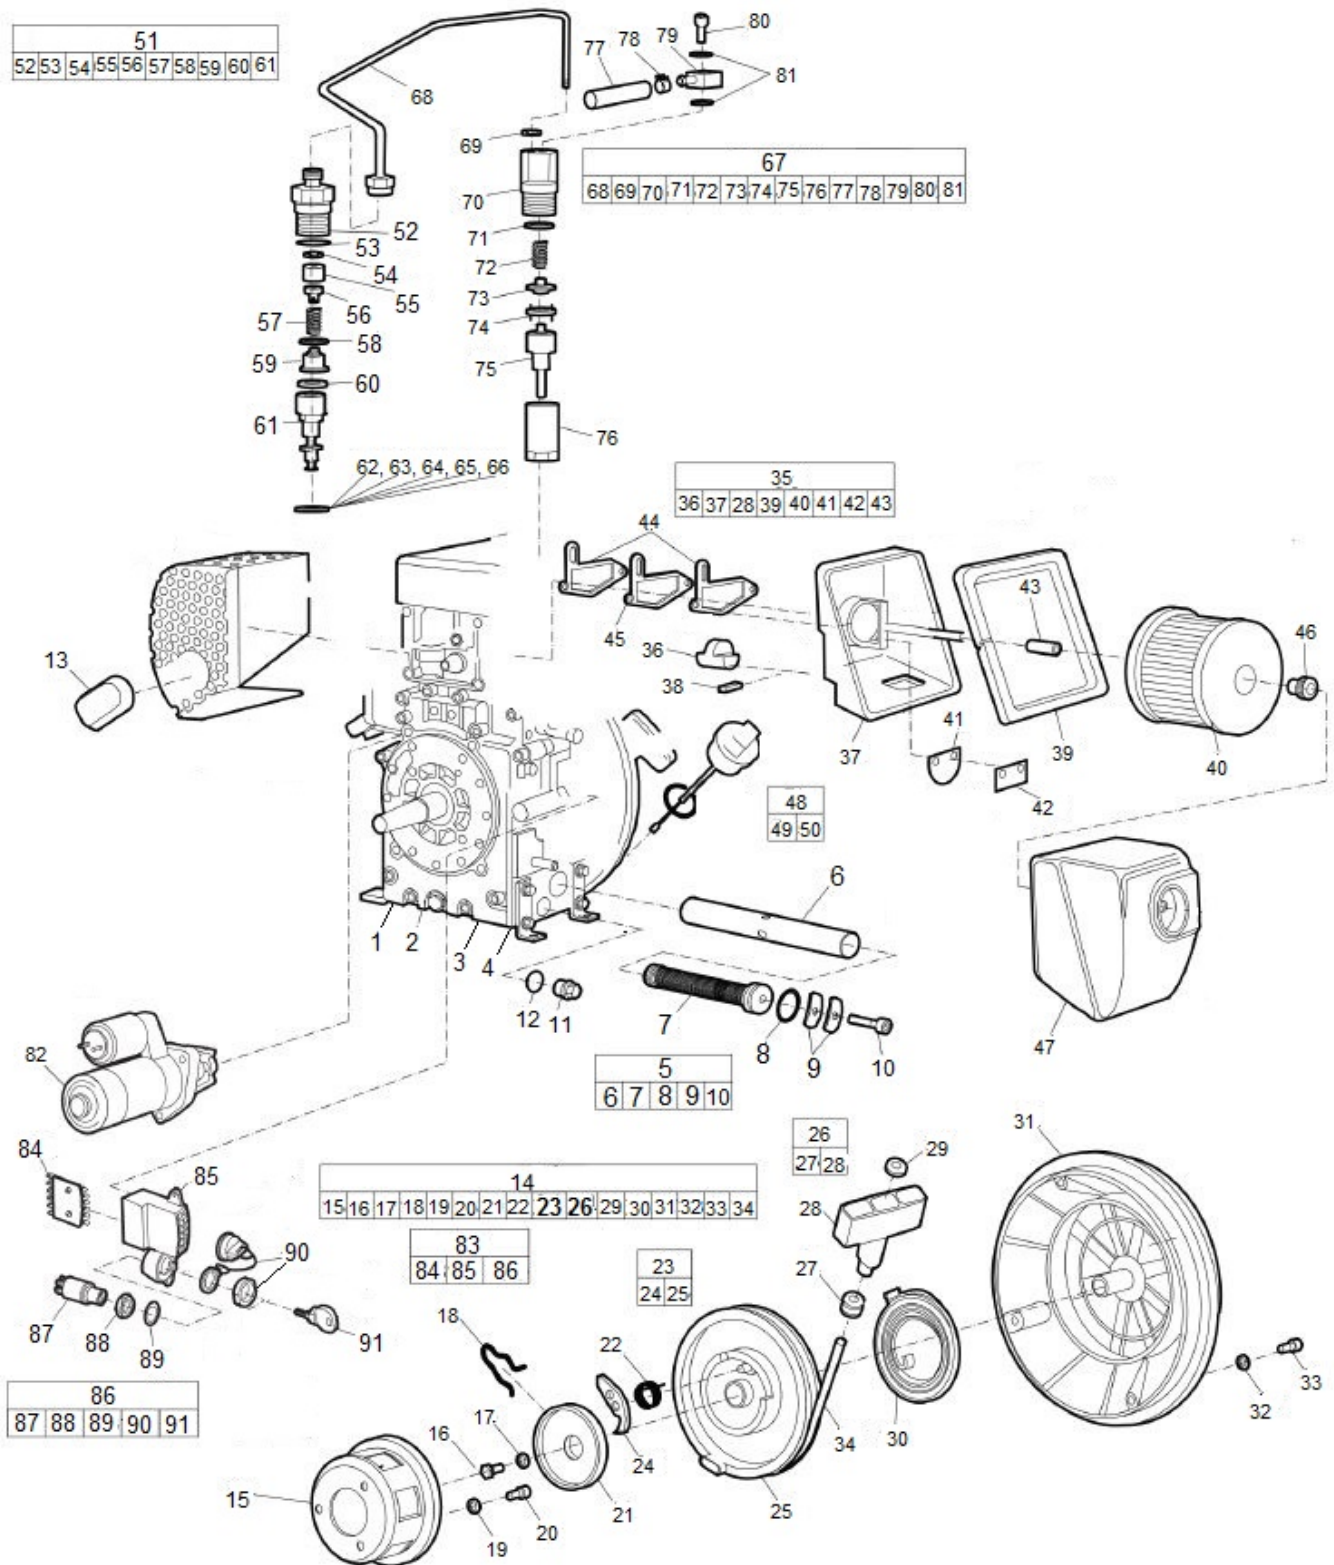

Spare parts list Engine, Hatz 1B20

Refer to the Parts Online web page for most up-to-date information. The printed information might be outdated.

Item	Part No.	Name	Qty	L
1	595365401	Engine, Hatz 1B20 EPA	2	D
2	595365301	Engine, Hatz 1B20 manual start EPA	1	
3	595176501	Engine, cpl Hatz 1B20, electrical started	1	
4	594479601	Engine, cpl Hatz 1B20 Non EPA version	1	
5	594570101	Oil strainer, cpl	1	
6	-	Tube	1	
7	-	Oil strainer	1	
8	-	O-ring	1	
9	-	Washer	1	
10	-	Screw	1	
11	594570201	Plug	1	
12	594513001	Washer	1	
13	594570401	Exhaust pipe	1	
14	594568401	Recoil starter, cpl	1	
15	594569901	Starter pulley	1	
16	-	Screw	1	
17	-	Washer	1	
18	594569201	Spring	1	
19	-	Federring	1	
20	-	Screw	1	
21	595373301	Fricion plate	1	
22	594569701	O-ring	1	
23	594569101	Reel	1	
24	594569601	Ratchet	1	
25	-	Start pulley	1	
26	594568501	Handle, complete	1	
27	594202401	Sleeve	1	
28	-	Handle	1	
29	594202501	Washer, 5.3 mm, 0.21 in.	1	
30	594568601	Spiral spring	1	
31	595373401	Housing	1	
32	-	Washer	4	
33	-	Screw	4	
34	594569001	Starting rope	1	
35	594202701	Air filter housing, complete	1	
36	-	Vent nipple	1	
37	-	Housing	1	
38	-	Sealing strip	1	

Refer to the Parts Online web page for most up-to-date information. The printed information might be outdated.