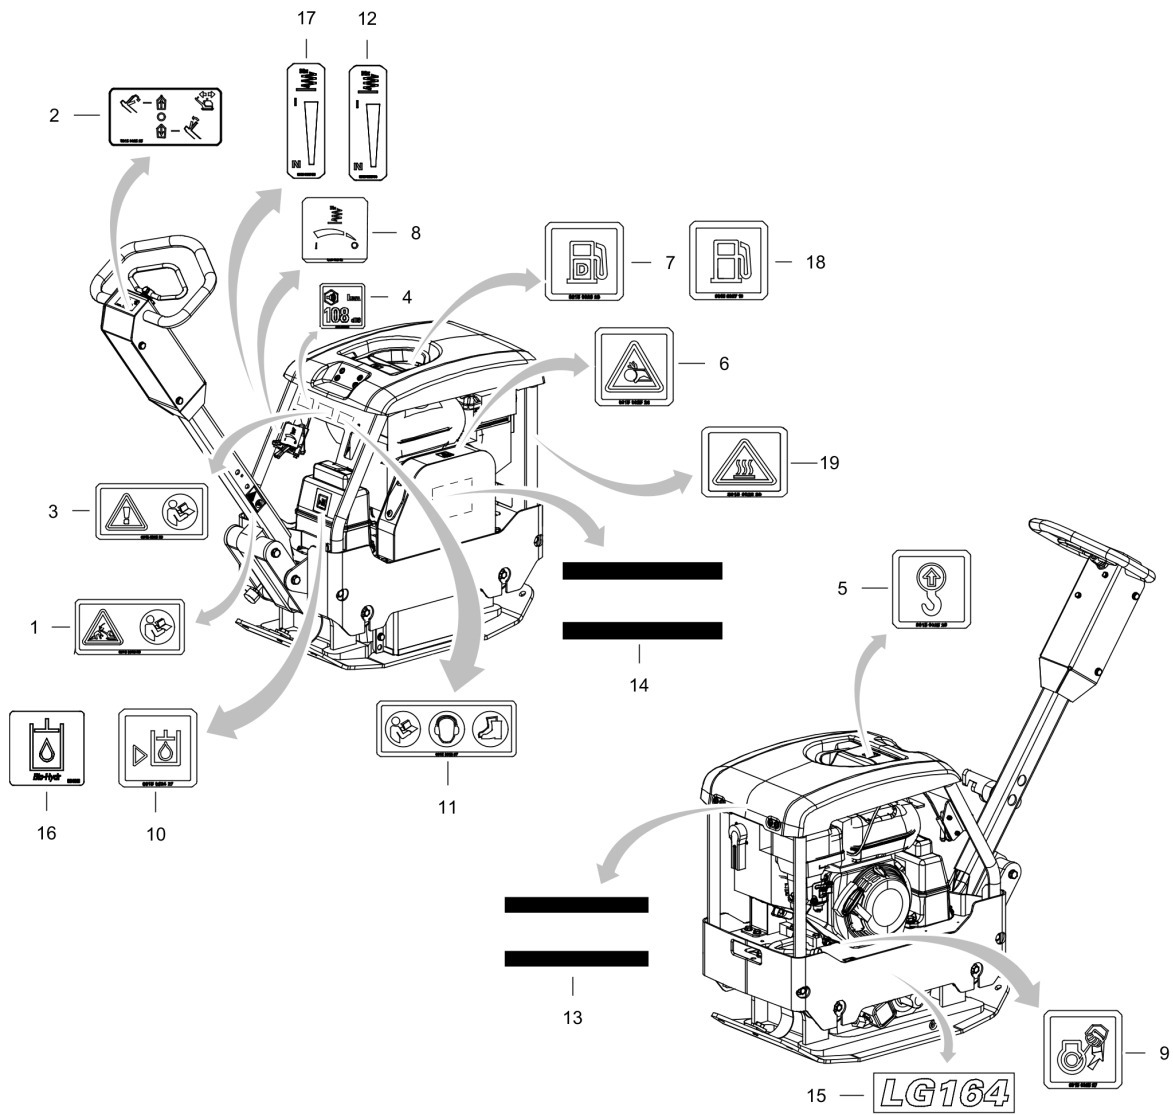

Spare parts list Lables

Refer to the Parts Online web page for most up-to-date information. The printed information might be outdated.

Item	Part No.	Name	Qty	L
1	594660601	Safety label, lock handle	1	
2	594660701	Label, operator panel	1	
3	594869701	Decal safety	1	
4	595216301	Decal, noise level 108 dB	1	
5	594660901	label, lifting point	1	
6	594464001	Safety label, rotating V-belts	1	
7	594661601	Label, fuel	1	
8	594660501	Label, throttle control non EPA	1	
9	594869601	Label, manual start	1	
10	595512801	Label, hydraulic oil level	1	
11	594659601	Safety label, read instructions, ear protection and safety boots	1	
12	595216501	Gas Throttle Control Honda	1	
13	595513501	Logotype	1	
14	595216801	Logotype	1	
15	595514001	Decal LG 164	1	
16	595469401	Decal biodegradable hydraulic oil	1	
17	595216601	Label, Gas throttle Control Hatz	1	
18	595216401	PETROL FUEL	1	
19	594659801	Safety label, hot surfaces	1