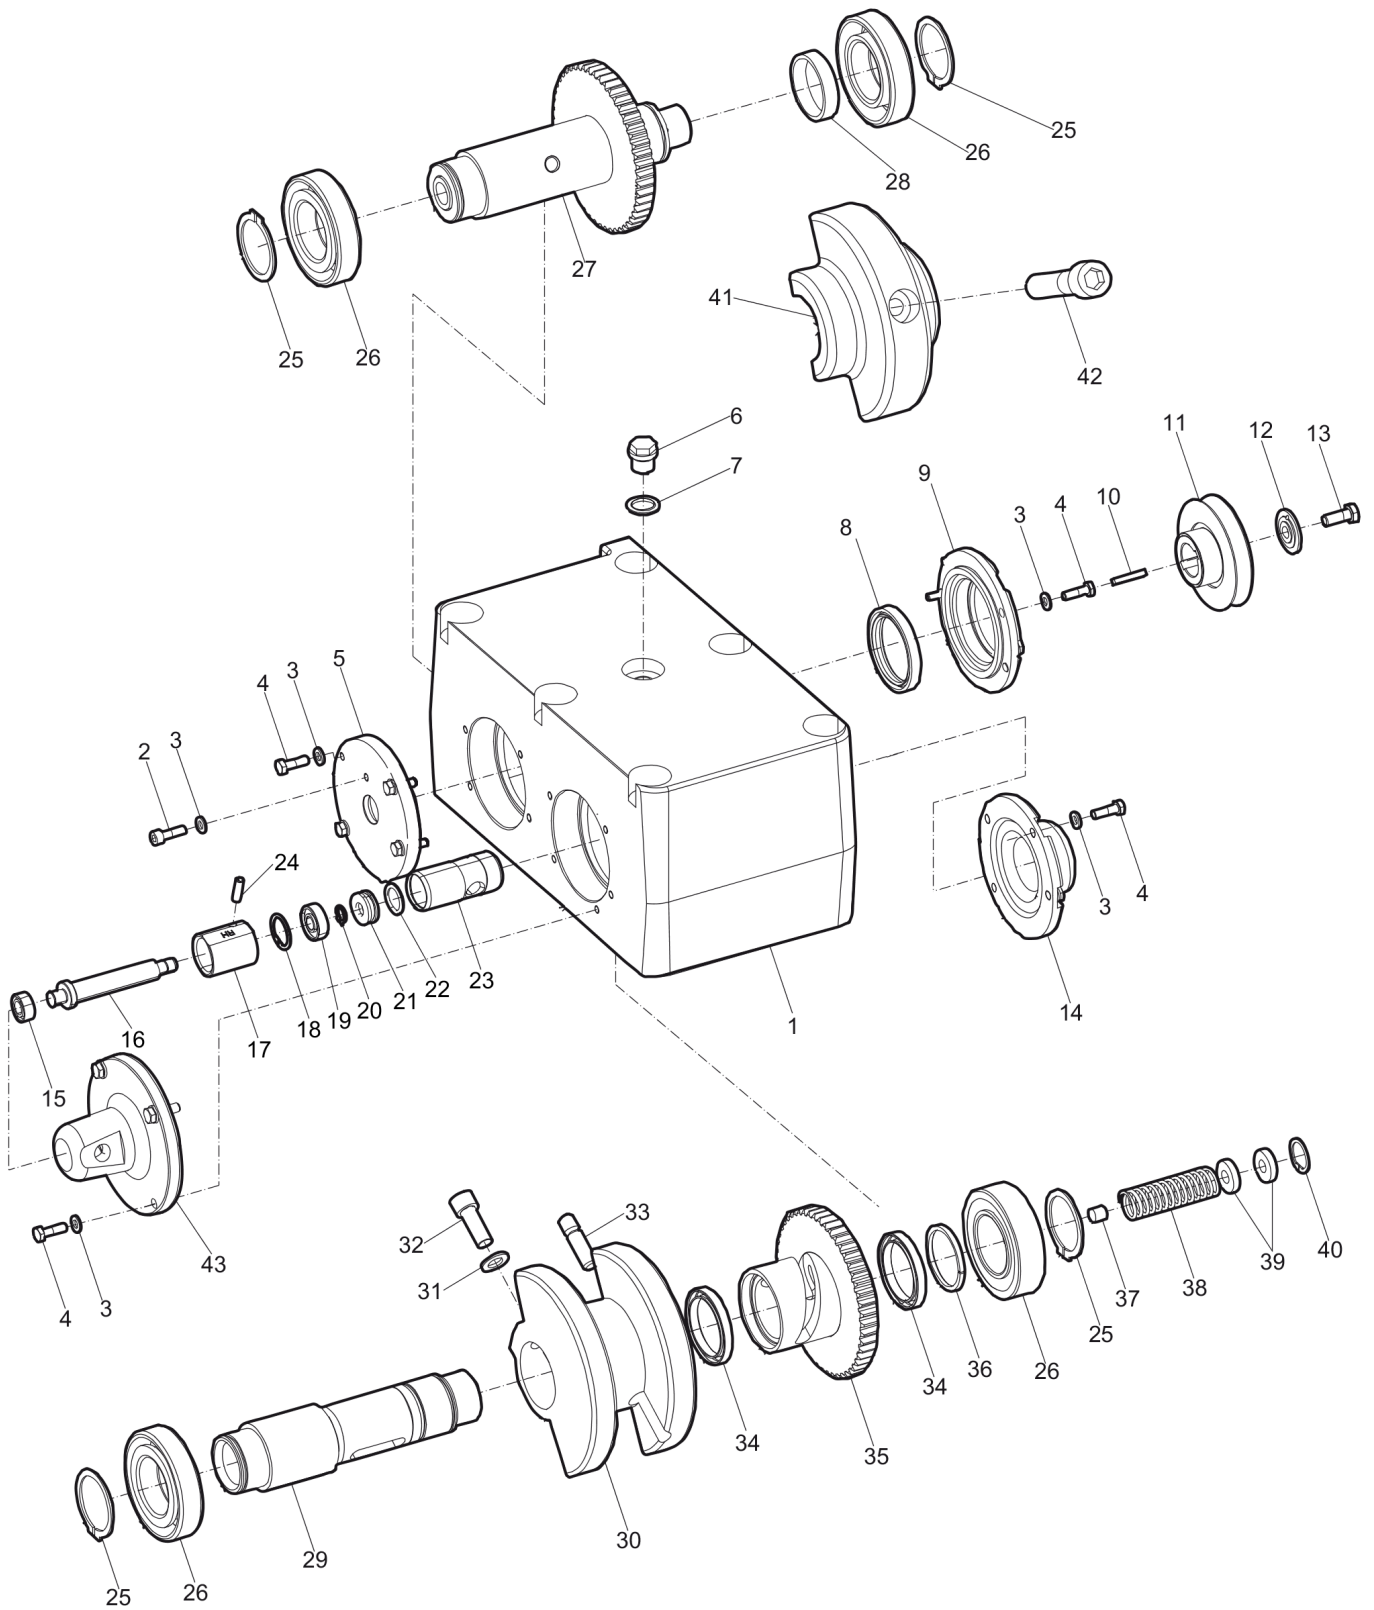

Spare parts list Eccentric element

Refer to the Parts Online web page for most up-to-date information. The printed information might be outdated.

Item	Part No.	Name	Qty	L
1	595176201	Eccentric housing	1	
2	595057801	Screw, M6x20 mm 8.8 A2K	2	
3	595186801	Washer 6,4x12x1,5	18	
4	595055001	Screw, M6x20 mm 8.8 A2K	16	
5	594435901	Cover	1	
6	595048301	Plug, M16	1	
7	595047801	Washer, 16.7x24x1.5 mm Type A M16	1	
8	594547401	Sealing ring	1	
9	594435801	Cover	1	
10	595050801	Feather key	1	
11	594478201	Pulley	1	
12	594326301	Washer	1	
13	595466201	Screw, M10 x 25 mm 8.8 A3K	1	
14	594643701	Cover	1	
15	594332201	Sealing ring	1	
16	594643301	Piston rod	1	
17	594645001	Cap	1	
18	594266401	Retaining ring	1	
19	594647501	Ball bearing	1	
20	594265601	Retaining ring	1	
21	594647601	Thrust ball bearing	1	
22	594647701	Spring washer	1	
23	594643501	Piston	1	
24	595062601	Spring pin	1	
25	595045801	Retaining ring	4	
26	594531101	Roller bearing	4	
27	594437401	Shaft, cpl	1	
28	594325901	Spacer ring	1	
29	594643601	Eccentric shaft	1	
30	594325201	Eccentric	1	
31	595066801	Washer, 13x24x2 mm 300 HV	1	
32	594526201	Screw, M12 x 30mm 10.9GEOMET®	1	A
33	594325801	Pin	1	
34	594550501	Ball bearing	2	
35	594653701	Gear wheel	1	
36	594326001	Spacer	1	
37	594546501	Screw	1	
38	594326901	Spring	1	

Refer to the Parts Online web page for most up-to-date information. The printed information might be outdated.