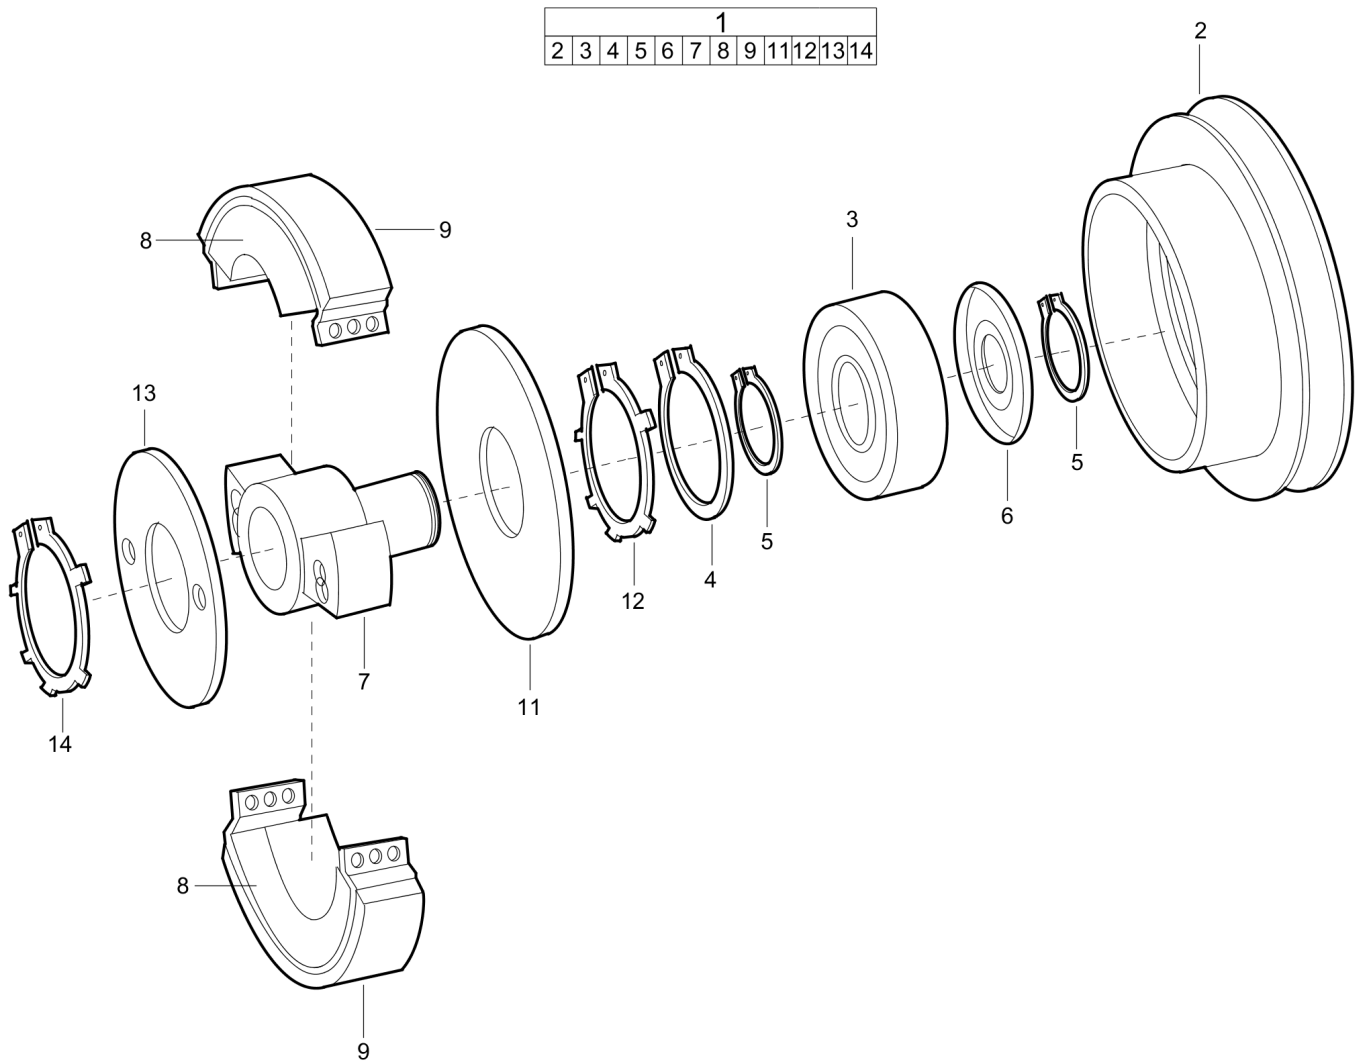

Spare parts list Centrifugal clutch, Hatz

Item	Part No.	Name	Qty	L
1	594431001	Clutch, cpl	1	
2	594572201	V-belt pulley	1	
3	594584301	Ball bearing	1	
4	594584401	Retaining ring	1	
5	594584501	Snap ring	2	
6	595143301	Nilos ring	1	
7	594572301	Hub	1	
8	594147701	Clutch weight	2	
9	595192801	Clutch lining	2	
11	594313101	Cover	1	
12	594308801	Retaining ring	1	
13	594312301	Cover	1	
14	594311901	Retaining ring	1