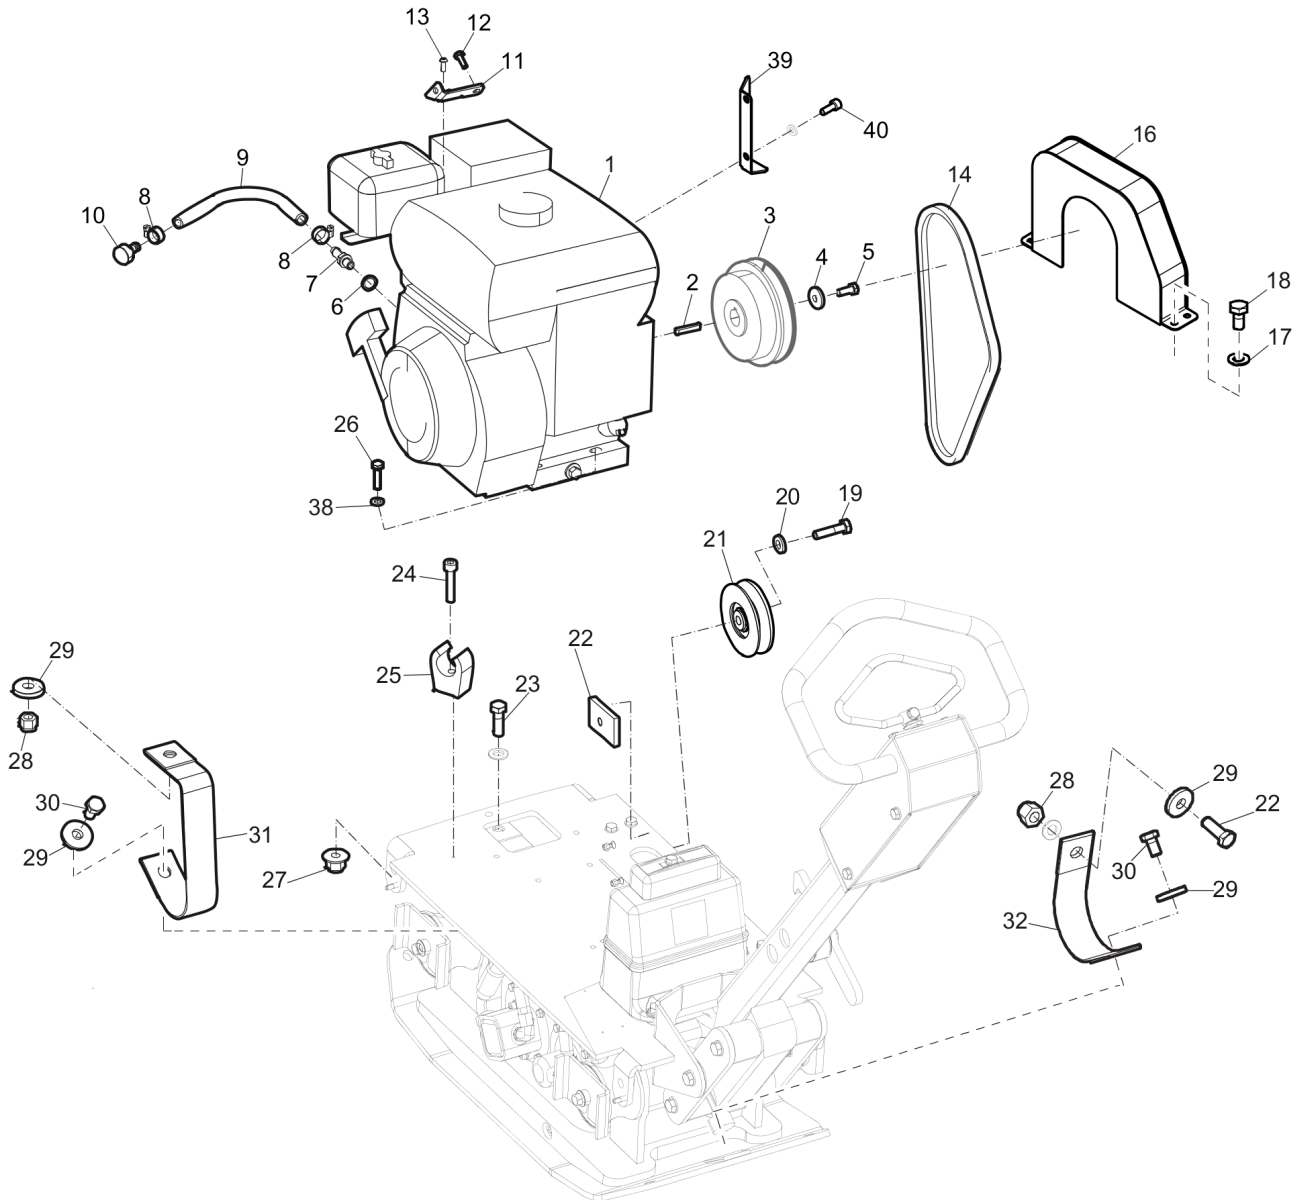

Spare parts list Engine installation, Honda

Refer to the Parts Online web page for most up-to-date information. The printed information might be outdated.

Item	Part No.	Name	Qty	L
1	594329901	Engine, Honda GX160UT2 SXS4 SD	1	A
2	595375101	Key	1	B
3	594485801	Clutch, cpl	1	
4	595068001	Washer, 8.4x26x4 mm 300 HV	1	
5	595055401	Screw, M8x20 mm 8.8 A2K	1	
6	595290301	Washer, 10x14x 1 mm	1	
7	594648201	Hose connection	1	
8	595454601	Hose clamp, 11-18 x 9 mm, 0.43 -0.71 x 0.35 in.	2	
9	594147801	Hose	1	
10	594147301	Plug	1	
11	595176801	Bracket	1	
12	595465701	Screw, M6x16 mm 8.8 A2K	1	
13	595065801	Screw, M5 x 12 mm 10.9 FZB	1	
14	594189301	V-belt	1	
16	595369801	V-belt cover	1	
17	594123401	Washer, 8.4 x 16 x 1.5 mm, 0.33 x 0.63 x 0.06 in. 300 HV	4	
18	595110101	Hex. head screw m8 x 16	4	
19	594119001	Hex. head screw	1	
20	595066501	Steel Plain Washer	1	
21	594327901	Belt tightener	1	
22	594477801	Bracket	1	
23	595110301	Hex. head screw	2	
24	595347601	Screw, M5 x 25 mm	1	
25	594331001	Ryw-clips	1	
26	595344301	Hex. head screw	4	
27	595352401	Nut, M5 A2K	1	
28	595112701	Lock nut	2	
29	594124001	Washer, 13x36x6 mm, 0.51x1.42x0.24 ". 300HV	4	
30	595345201	Hex. head screw	2	
31	594143001	Strap	1	
38	595036601	Washer DIN125	4	
39	594827801	Deflector	1	
40	595034201	Screw		

Comments for Page: Engine installation, Honda

(L)OCAL REMARKS

Refer to the Parts Online web page for most up-to-date information. The printed information might be outdated.