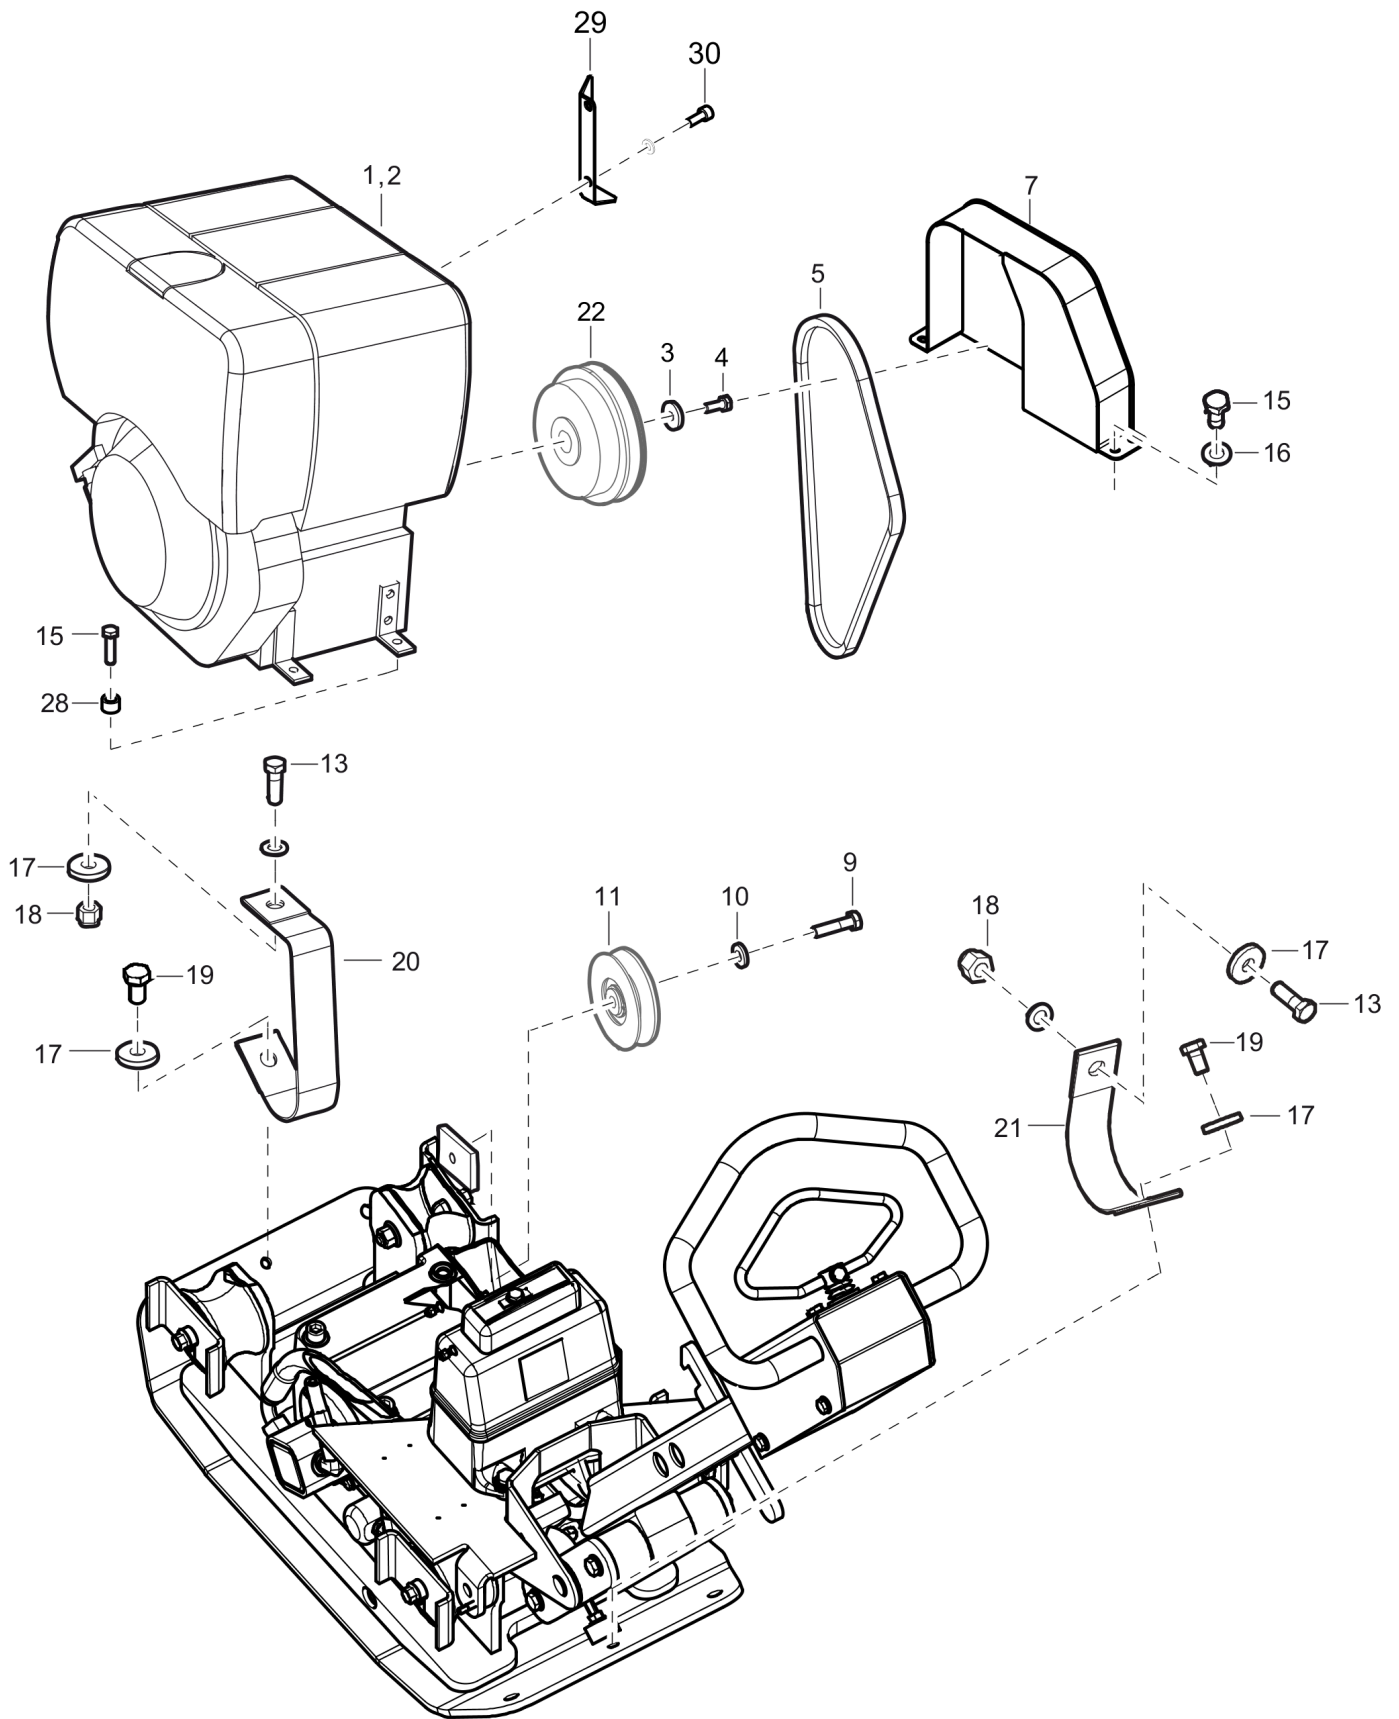

Spare parts list Engine installation, Hatz

Refer to the Parts Online web page for most up-to-date information. The printed information might be outdated.

Item	Part No.	Name	Qty	L
1	594479601	Engine, cpl Hatz 1B20 Non EPA version	1	A
2	595365301	Engine, Hatz 1B20 manual start EPA	1	
3	595112901	Washer, 8.4 x 26 x 4 mm, 0.33 x 1.02 x 0.16 in. 300 HV	1	
4	595033401	Hex. head screw	1	
5	594332701	V-belt	1	
7	595279001	V-belt cover	1	
9	594119001	Hex. head screw	1	
10	595112801	Washer, 10.5 x 22 x 4 mm, 0.41 x 0.87 x 0.16 in. 300 HV	1	
11	594327901	Belt tightener	1	
13	595110301	Hex. head screw	2	
15	595344301	Hex. head screw	4	
16	595036601	Washer DIN125	4	
17	594124001	Washer, 13x36x6 mm, 0.51x1.42x0.24 ". 300HV	4	
18	595112701	Lock nut	2	
19	595345201	Hex. head screw	2	
20	594143001	Strap	2	
21	595124401	Strap	1	
22	594431001	Clutch, cpl	1	
28	594181501	Distance sleeve	4	
29	594827801	Deflector	1	
30	595034201	Screw	1	

Comments for Page: Engine installation, Hatz

(L)OCAL REMARKS

A | EPA (US Environmental Protection Agency). Version for US and Canada market.