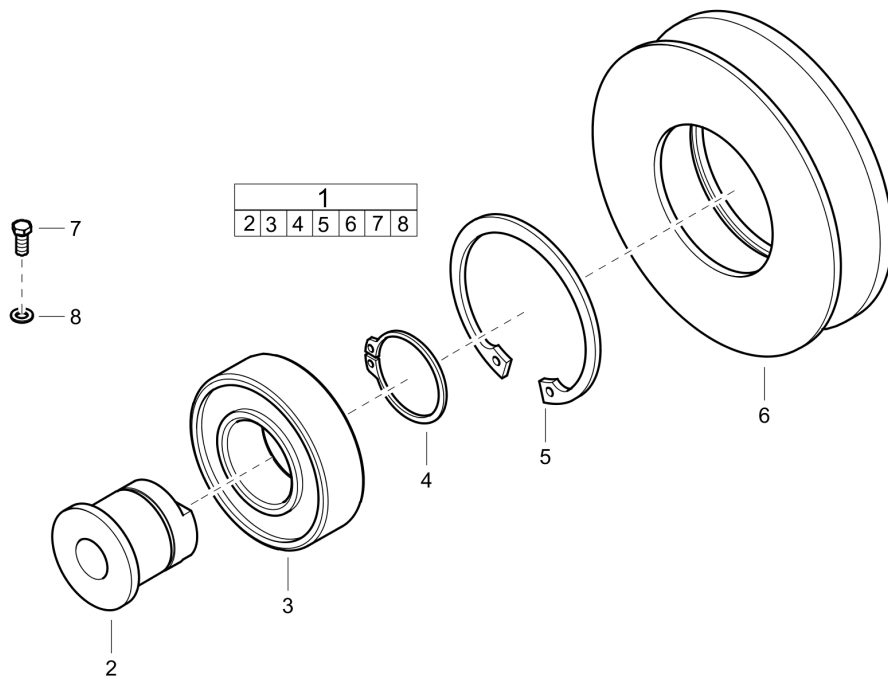

Spare parts list Engine installation, Hatz

Refer to the Parts Online web page for most up-to-date information. The printed information might be outdated.

Item	Part No.	Name	Qty	L
1	594479601	Engine, cpl Hatz 1B20 Non EPA version	1	A
2	595365301	Engine, Hatz 1B20 manual start EPA	1	
3	595112901	Washer, 8.4 x 26 x 4 mm, 0.33 x 1.02 x 0.16 in. 300 HV	1	
4	595033401	Hex. head screw	1	
5	594332701	V-belt	1	
7	595279001	V-belt cover	1	
9	594119001	Hex. head screw	1	
10	595112801	Washer, 10.5 x 22 x 4 mm, 0.41 x 0.87 x 0.16 in. 300 HV	1	
11	594327901	Belt tightener	1	
13	595110301	Hex. head screw	2	
15	595344301	Hex. head screw	4	
16	595036601	Washer DIN125	4	
17	594124001	Washer, 13x36x6 mm, 0.51x1.42x0.24 ". 300HV	4	
18	595112701	Lock nut	2	
19	595345201	Hex. head screw	2	
20	594143001	Strap	2	
21	595124401	Strap	1	
22	594431001	Clutch, cpl	1	
28	594181501	Distance sleeve	4	
29	594827801	Deflector	1	
30	595034201	Screw	1	

Refer to the Parts Online web page for most up-to-date information. The printed information might be outdated.

Item	Part No.	Name	Qty	L
42	594208701	Pin	1	
45	595110101	Hex. head screw m8 x 16	2	
46	595110001	Screw, M6 x 55 mm 8.8 A2K	2	
47	595036501	Plain washer	2	
48	595036001	Nut	2	

This page intentionally left blank

Spare parts list Belt tightener

Item	Part No.	Name	Qty	L
1	594327901	Belt tightener	1	
2	594328101	Shaft	1	
3	595045001	deep groove ball bearing	1	
4	594124701	Circlip	1	
5	595144901	Bore Circlip	1	
6	594328001	V-belt pulley	1	
7	594119001	Hex. head screw	1	
8	595066501	Steel Plain Washer	1	