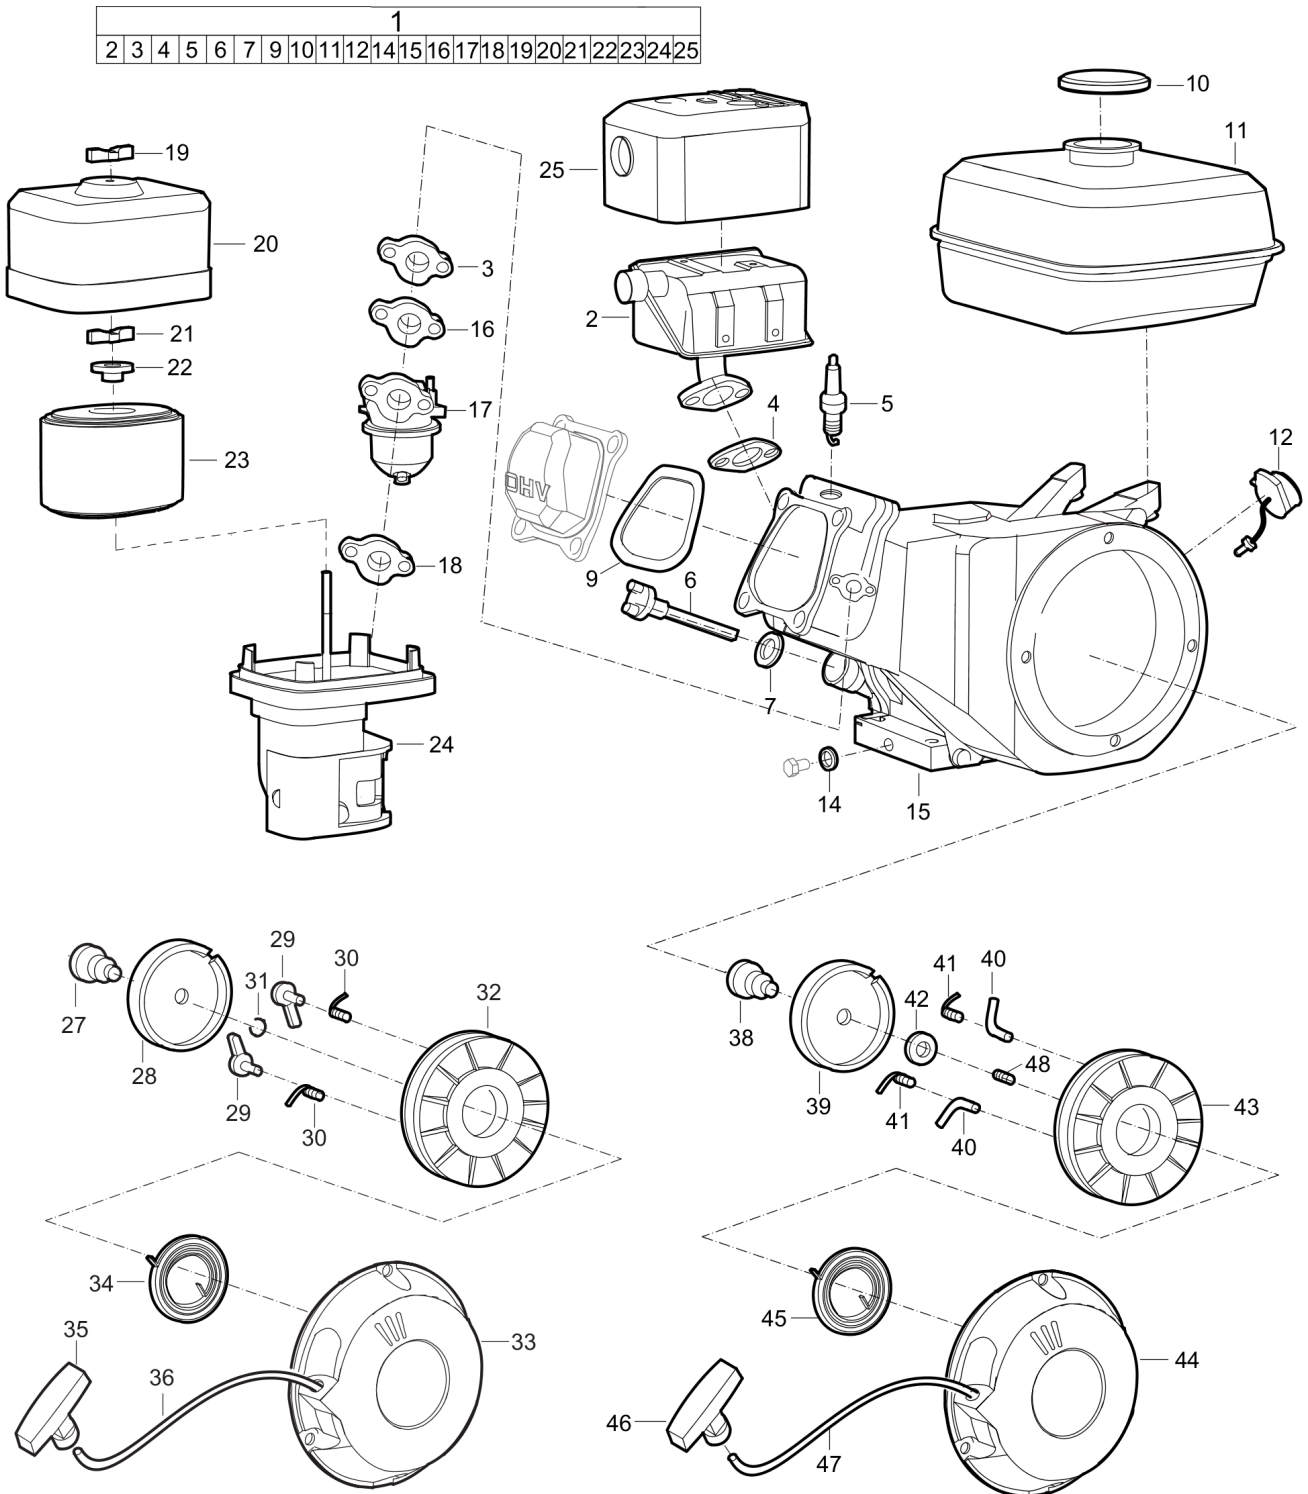

Spare parts list Engine, Honda GX 160 UT2 SXS4 OH

Refer to the Parts Online web page for most up-to-date information. The printed information might be outdated.

Item	Part No.	Name	Qty	L
1	594329901	Engine, Honda GX160UT2 SXS4 SD	1	
2	594203601	Silencer	1	
3	594204101	Gasket	1	
4	594300401	Gasket, muffler	1	
5	594204001	Plug, spark (bpr6es) (ngk)	1	
6	594203801	Cap assy., oil filler	1	
7	594203901	Gasket	1	
9	595048801	Gasket	1	
10	594204601	Fuel cap	1	
11	594204501	Fuel tank	1	
12	594204401	Switch assy., engine stop	1	
14	595048901	Oil plug gasket	1	
15	--	Engine part	1	
16	594572601	Gasket	1	
17	594203701	Carburetor	1	
18	595070001	Spacer	1	
19	595049301	Nut	1	
20	595049201	Cover	1	
21	595049301	Nut	1	
22	595049401	Grommet	1	
23	594302101	Air Filter, complete	1	
24	594582401	Air filter housing	1	
25	594300201	Muffler cover, upper	1	
27	594304501	Screw	1	
28	594304401	Guide	1	
29	594304201	Ratchet	2	
30	594304101	Spring	2	
31	594304301	Friction spring	1	
32	594304001	Reel	1	
33	---	Housing	1	
34	594303901	Spring	1	
35	594304801	Grip, starter	1	
36	595049101	Starting rope	1	
38	595381301	Adjustment screw	1	
39	594304401	Guide	1	
40	594204201	Ratchet	2	
41	594304101	Spring	2	
42	595131001	Friction washer	1	

Refer to the Parts Online web page for most up-to-date information. The printed information might be outdated.