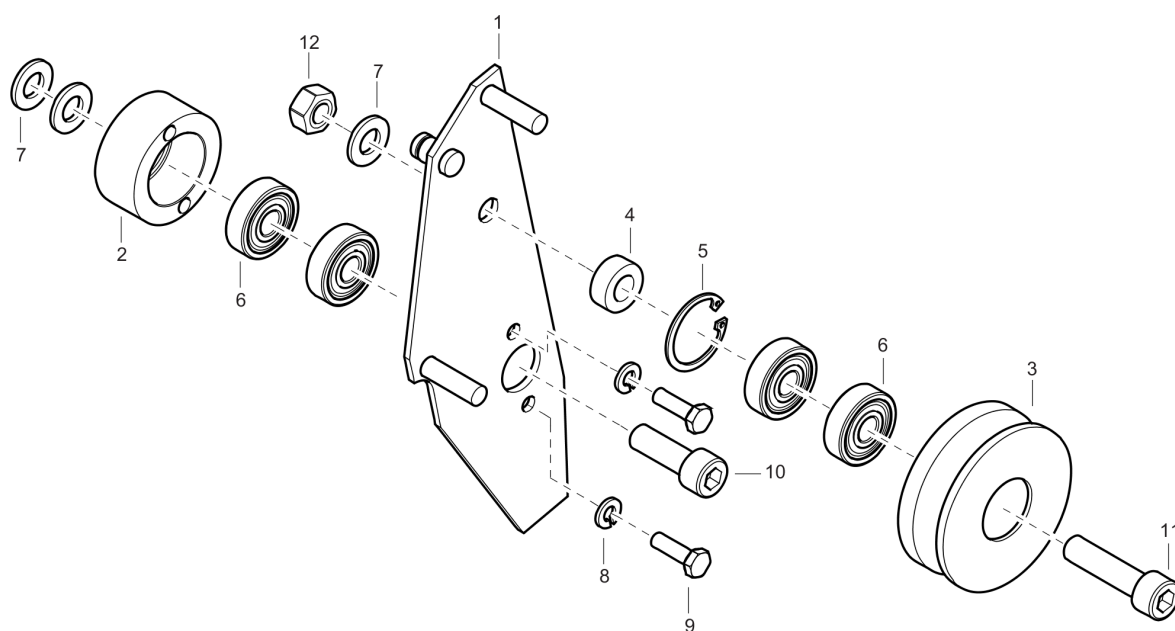

Item	Part No.	Name	Qty	L
1	594251801	Pressing sleeve	1	
2	594220901	Thrust washer	2	
3	594220801	Thrust bearing	1	
4	594151601	Protective ring	1	
5	595038101	Ball bearing	1	
6	595114201	Circlip d=80	1	
7	595357201	PVC ring, ø10 mm, ø0.40 in.	1	
8	594244201	Pressure plate	1	
9	594226801	Sleeve bearing	1	

Item	Part No.	Name	Qty	L
1	595115701	Ball bearing	1	
2	595037101	Retaining ring	1	
3	595121201	Plate	1	
4	594287901	Hex.sock.screw M10x110 DIN 7991	4	
5	594117901	Hex. head screw m8 x 20	4	
6	595035701	Nut DIN934	4	
7	595029401	Nut hexagon	6	
8	594642401	Holder	1	
9	594340001	Engine	1	
10	594151801	Lifting hook	1	
11	595113301	Washer plain	4	
12	595140801	Pulley belt gx120	1	
13	595361701	Safety plate	1	
14	595346601	Set screw, M6 x 8 mm, (.31".)	2	
15	595113601	Conical washer M8 DIN 6796	8	
16	594747201	Stud, M8 x 40 mm, (1.57".)	4	
17	595212801	Rod, M10 x 48 mm 8.8	1	

Refer to the Parts Online web page for most up-to-date information. The printed information might be outdated.

Mechanical Clutch cpl

Item	Part No.	Name	Qty	L
1	594248801	Belt tensioner	1	
2	594248901	Bearing housing	1	
3	594249001	Pulley	1	
4	594159601	Spacer	1	
5	595037301	Retaining ring	1	
6	594219701	Ball bearing	4	
7	595113301	Washer plain	3	
8	595353101	Washer DIN7980	2	
9	595109801	Hex. head screw	2	
10	595356701	Screw, M10 x 30 mm	1	
11	595348801	Screw	1	
12	595029401	Nut hexagon	1	

This page intentionally left blank

Mechanical Twist pitch

Refer to the Parts Online web page for most up-to-date information. The printed information might be outdated.

Item	Part No.	Name	Qty	L
1	595113301	Washer plain	1	
2	595109501	Spring pin 5x30, (1.18".)	1	
3	594219801	Flange bearing	1	
4	594246401	Adjusting nut	1	
5	595442801	Adjusting screw	1	
6	595140201	Guiding	1	
7	594252401	Nipple	1	
8	-	Set Screw M5X10 mm, (.39".)	2	
9	594245701	Handle - developing	1	
10	594252301	Bracket bearing	1	
11	595211701	Hex.sock.button head screw M5x40 (1.57".)	2	
12	594123801	Plain washer	4	
13	595112401	Nut	4	