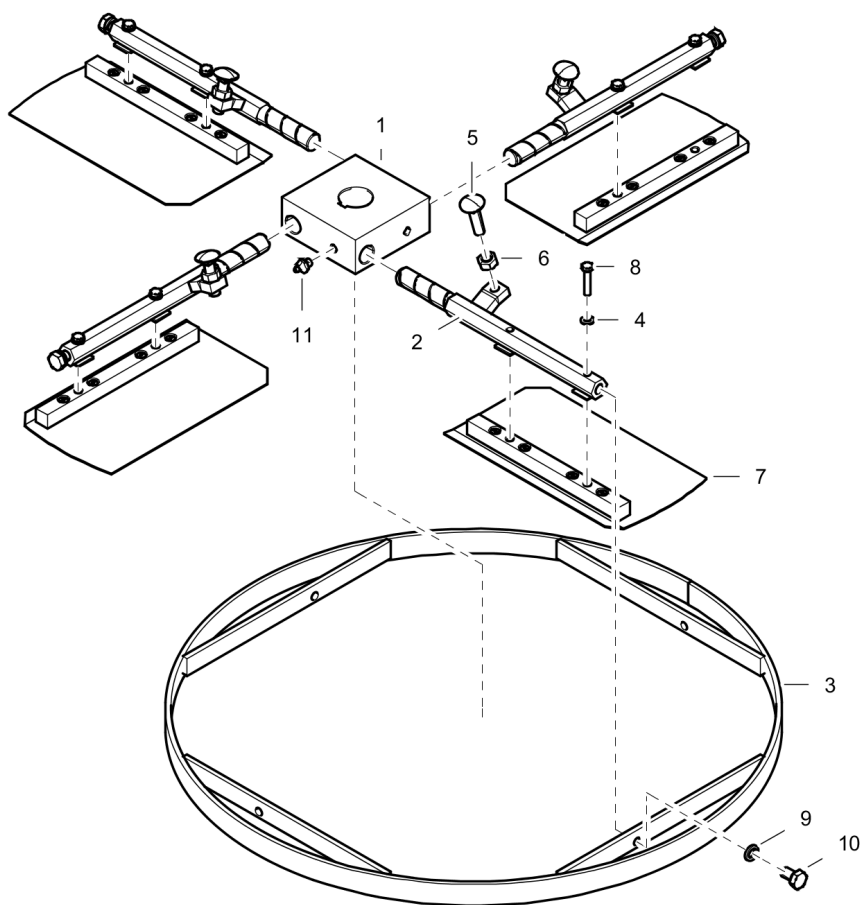

Mechanical Blade assembly

Refer to the Parts Online web page for most up-to-date information. The printed information might be outdated.

Item	Part No.	Name	Qty	L
1	594243301	Hub	1	
2	594243401	Blade axle	4	
3	594243501	Blade ring	1	
4	595113701	Spring washer M6	8	
5	595350801	Square neck bolt M10x40mm, (1.57".)	4	
6	595029401	Nut hexagon	4	
7	594709901	Trowel blade proline	1	
8	595109901	Hex. head screw	8	
9	594124401	Spring washer	4	
10	595344601	Hexagon bolt	4	
11	594126801	Grease nipple, M8	4	

Refer to the Parts Online web page for most up-to-date information. The printed information might be outdated.