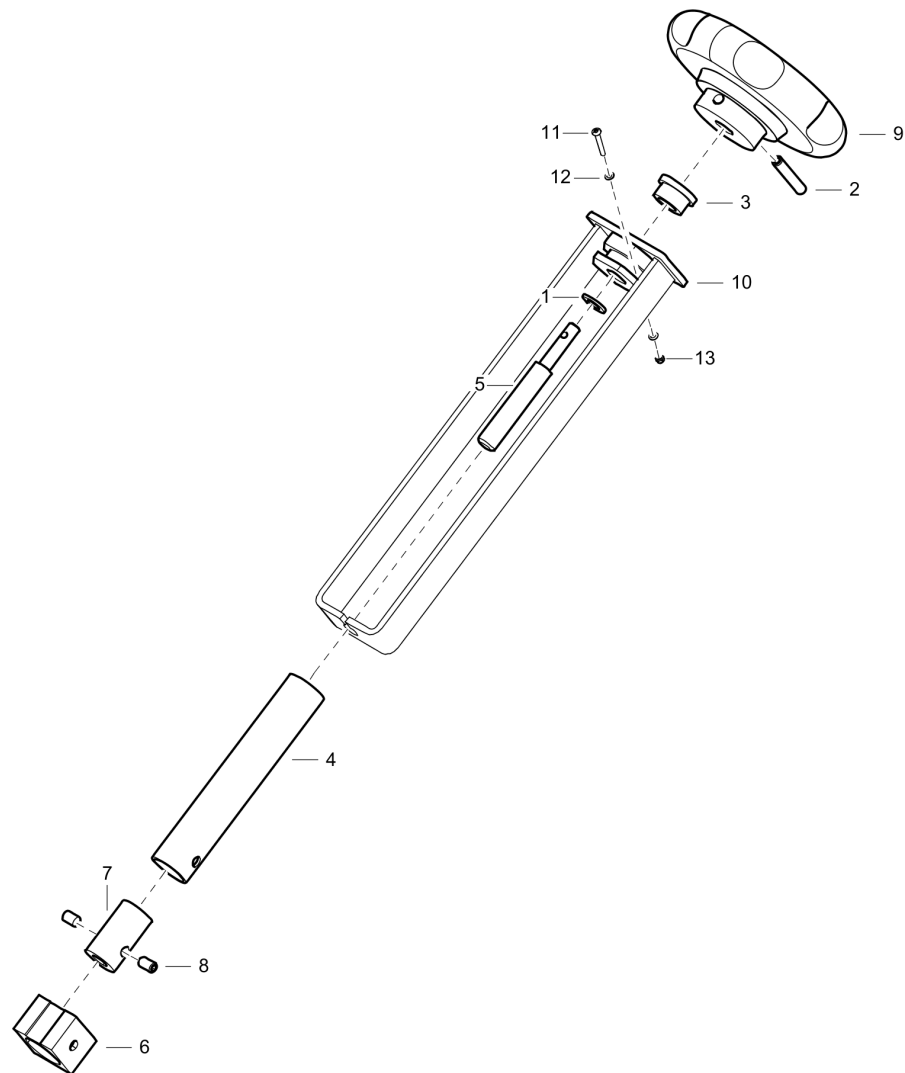

Mechanical Handle Assembly Twist pitch

Refer to the Parts Online web page for most up-to-date information. The printed information might be outdated.

Item	Part No.	Name	Qty	L
1	594252501	Blade adjusting wire	1	
2	595140901	Leader	1	
3	594226901	Clutch handle	1	
4	594251901	Clutch wire	1	
5	594252701	Washer 10x15x4	2	
6	594229501	Edge protection	1	
7	595390801	Screw ear m8	2	
8	594243801	Fork	1	
9	594384601	Handle	1	
10	595121101	Console bg240	1	
11	594384501	Handle holder	1	
12	594151901	Handle bg240	1	
13	594118301	Screw	2	
14	594117901	Hex. head screw m8 x 20	2	
15	595344301	Hex. head screw	1	
16	595112401	Nut	5	
17	595352301	Lock nut	5	
18	594117501	Locking clip	1	
19	594252601	Locking lever	1	
20	594253401	Locking washer	1	
21	594125201	Pipe clamp	2	
22	594123801	Plain washer	2	
23	595113301	Washer plain	3	
24	595358001	Washer, Ø8 mm, Ø0.31 in.	1	
25	595520001	Twist pitch	1	
26	594793201	Rivet	4	
27	594223301	Rubber handle	2	
28	595111701	Tapping screw 4.2x13mm, (.51".)	3	
29	595514601	Screw m5h12	2	
30	594249101	Shaft	1	
31	595361001	Data plate	1	
32	595343601	Split pin	2	
33	595360901	Spring	1	
34	594121901	Bolt cart m10h80	1	
35	595514901	Screw, M5 x 30 mm	1	

This page intentionally left blank

Mechanical Twist pitch

Refer to the Parts Online web page for most up-to-date information. The printed information might be outdated.

Item	Part No.	Name	Qty	L
1	595113301	Washer plain	1	
2	595109501	Spring pin 5x30, (1.18".)	1	
3	594219801	Flange bearing	1	
4	594246401	Adjusting nut	1	
5	595442801	Adjusting screw	1	
6	595140201	Guiding	1	
7	594252401	Nipple	1	
8	-	Set Screw M5X10 mm, (.39".)	2	
9	594245701	Handle - developing	1	
10	594252301	Bracket bearing	1	
11	595211701	Hex.sock.button head screw M5x40 (1.57".)	2	
12	594123801	Plain washer	4	
13	595112401	Nut	4	