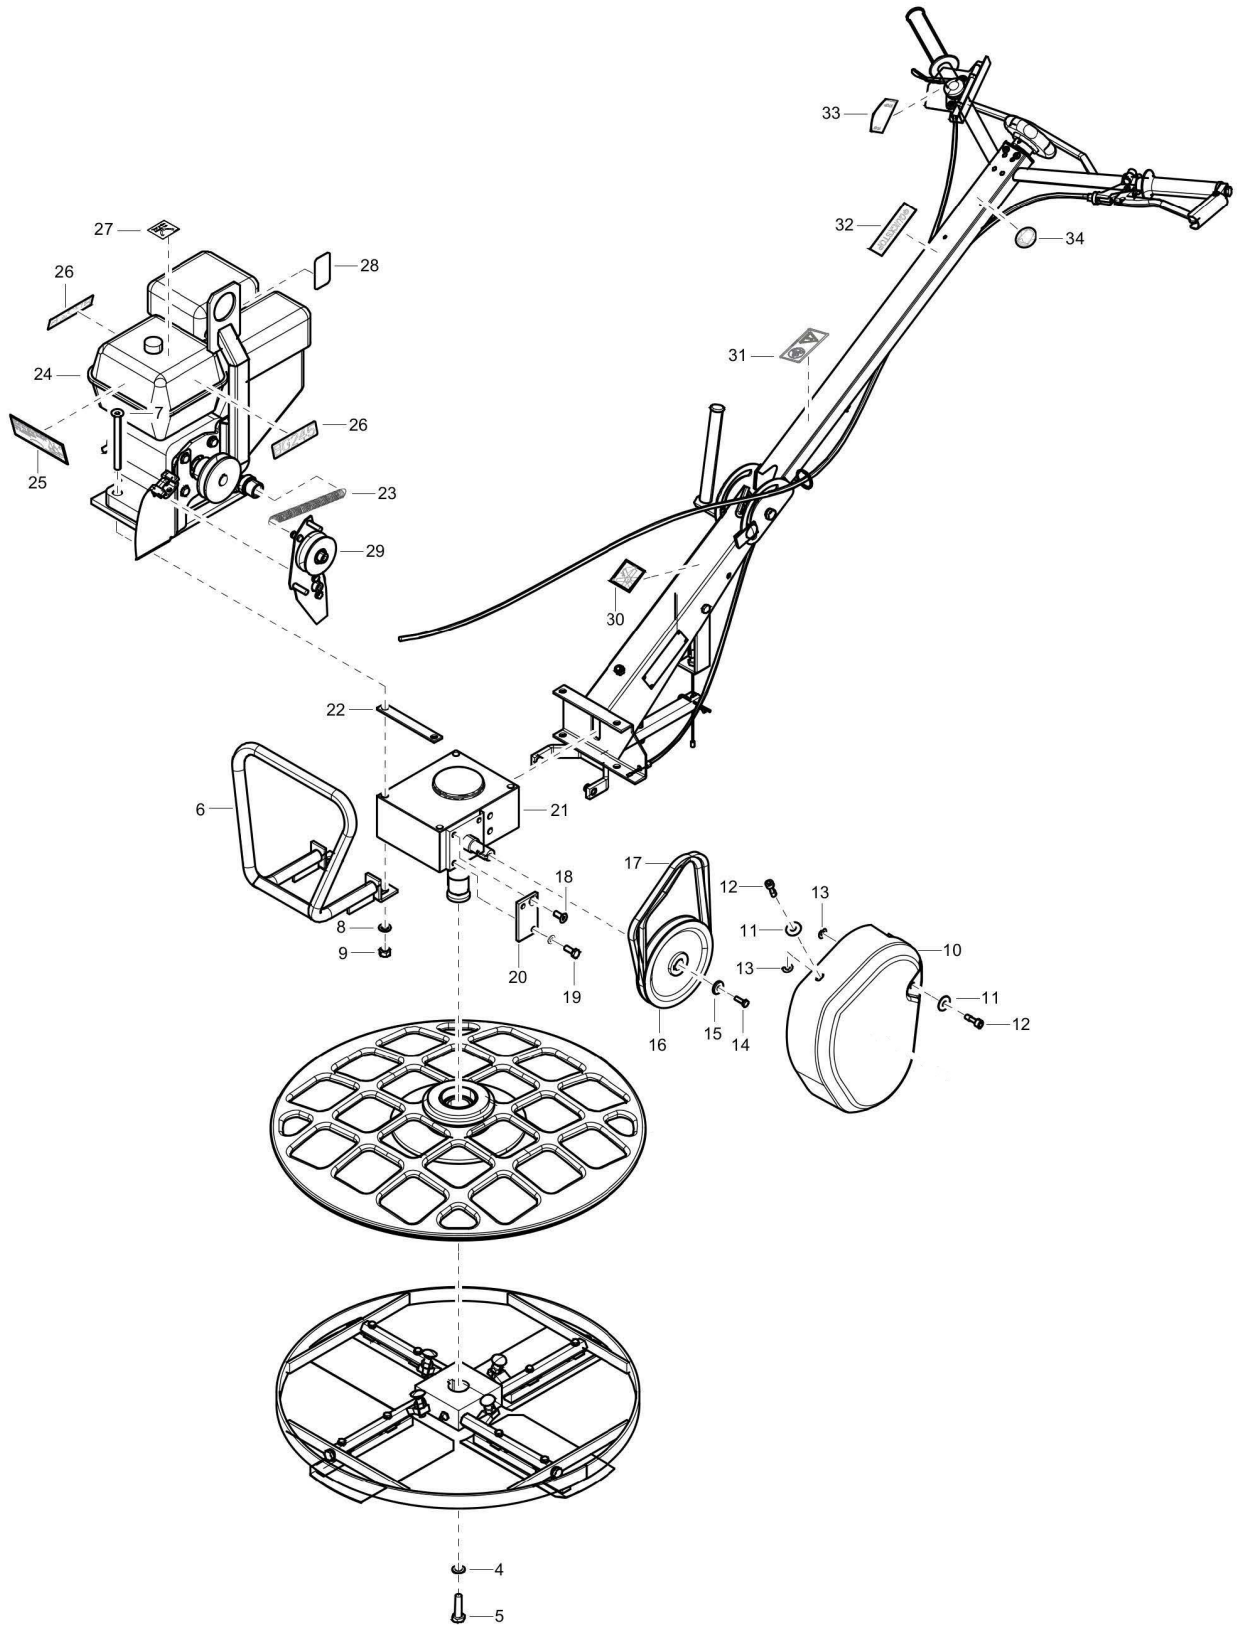

Mechanical BG 245 H4 F BC TP

Refer to the Parts Online web page for most up-to-date information. The printed information might be outdated.

Item	Part No.	Name	Qty	L
4	594124001	Washer, 13x36x6 mm, 0.51x1.42x0.24 ". 300HV	1	
5	594119001	Hex. head screw	1	
6	594151701	Support arch	1	
7	594287901	Hex.sock.screw M10x110 DIN 7991	2	
8	595113301	Washer plain	2	
9	595029401	Nut hexagon	2	
10	594959301	Belt cover	1	
11	594123701	Plain washer	2	
12	594642501	Captive screw M8x25, (.98".)	2	
13	594650201	Lock spring	2	
14	595109801	Hex. head screw	1	
15	595119201	Plain washer	1	
16	594241601	Belt wheel	1	
17	594230601	V-belt	1	
18	595350101	Screw, M8 x 20 mm	1	
19	594117901	Hex. head screw m8 x 20	1	
20	594248701	Bracket	1	
21	594231301	Gear box	1	
22	595141001	Spacer plate	1	
23	594249501	Pull spring	1	
24	595361101	Engine installation	1	
25	594245901	Decal remove disk	1	
26	4812055466	Label, model code	2	
27	595211201	Decal tilted position	1	
28	594332101	Decal	1	
29	-	Clutch cpl	1	
30	594163001	Label, cutting hazards	1	
31	594869701	Decal safety	1	
32	595119101	Decal quick stop	1	
33	594246801	Label, stop-run	1	
34	594337101	Label, use ear protectors	1	

Refer to the Parts Online web page for most up-to-date information. The printed information might be outdated.