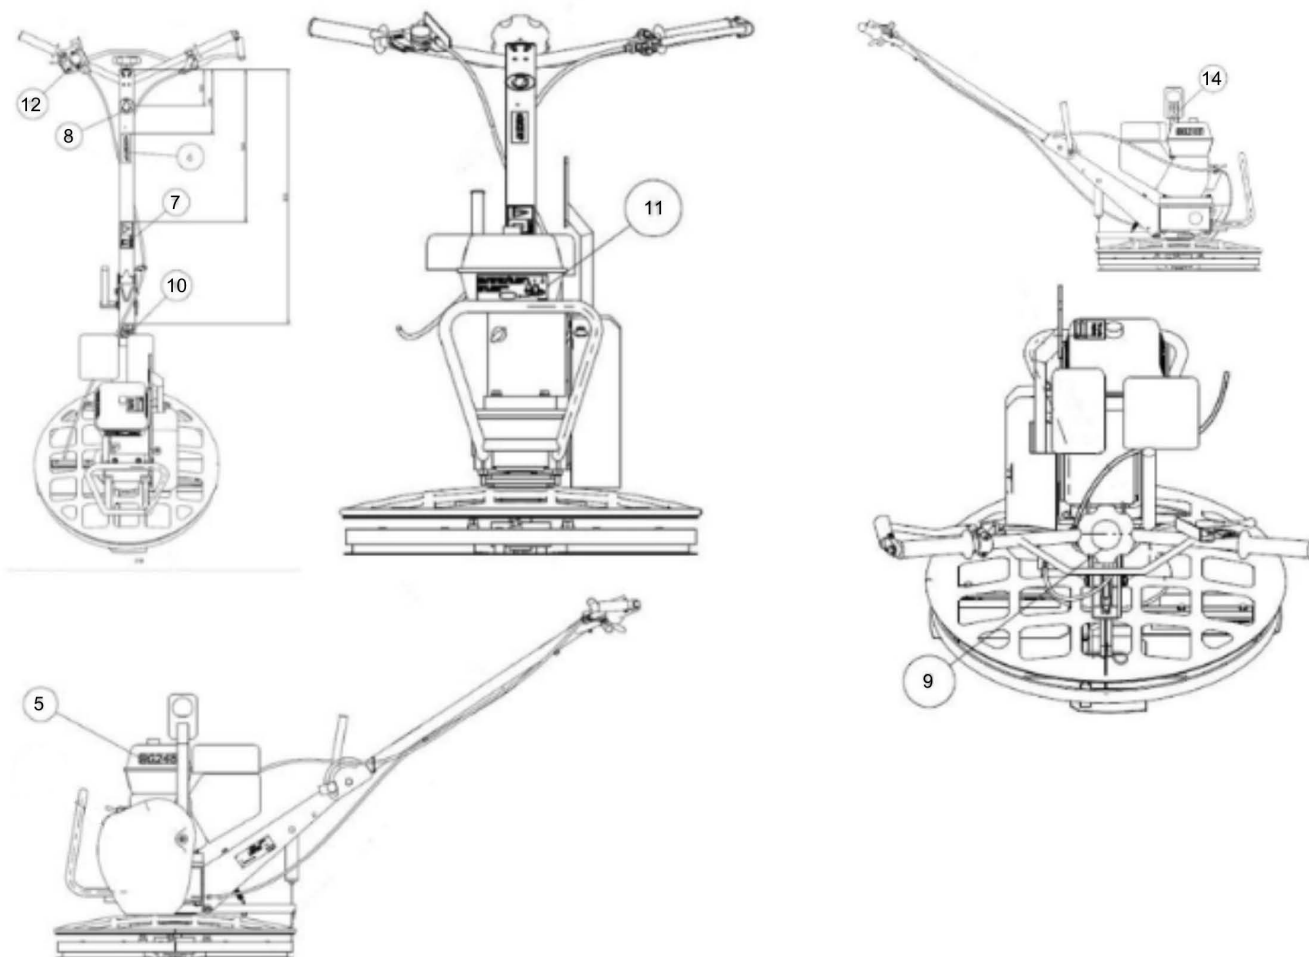

Mechanical Location label

Item	Part No.	Name	Qty	L
5	595502301	Label, model code	2	
6	595119101	Decal quick stop	1	
7	594162701	Decal safety	1	
8	594337101	Label, use ear protectors	1	
9	594245801	Decal blade angle	1	
10	594163001	Label, cutting hazards	1	
11	594245901	Decal remove disk	1	
12	594246801	Label, stop-run	1	
13	594246901	Decal tilted position	1	
14	594332101	Decal	1