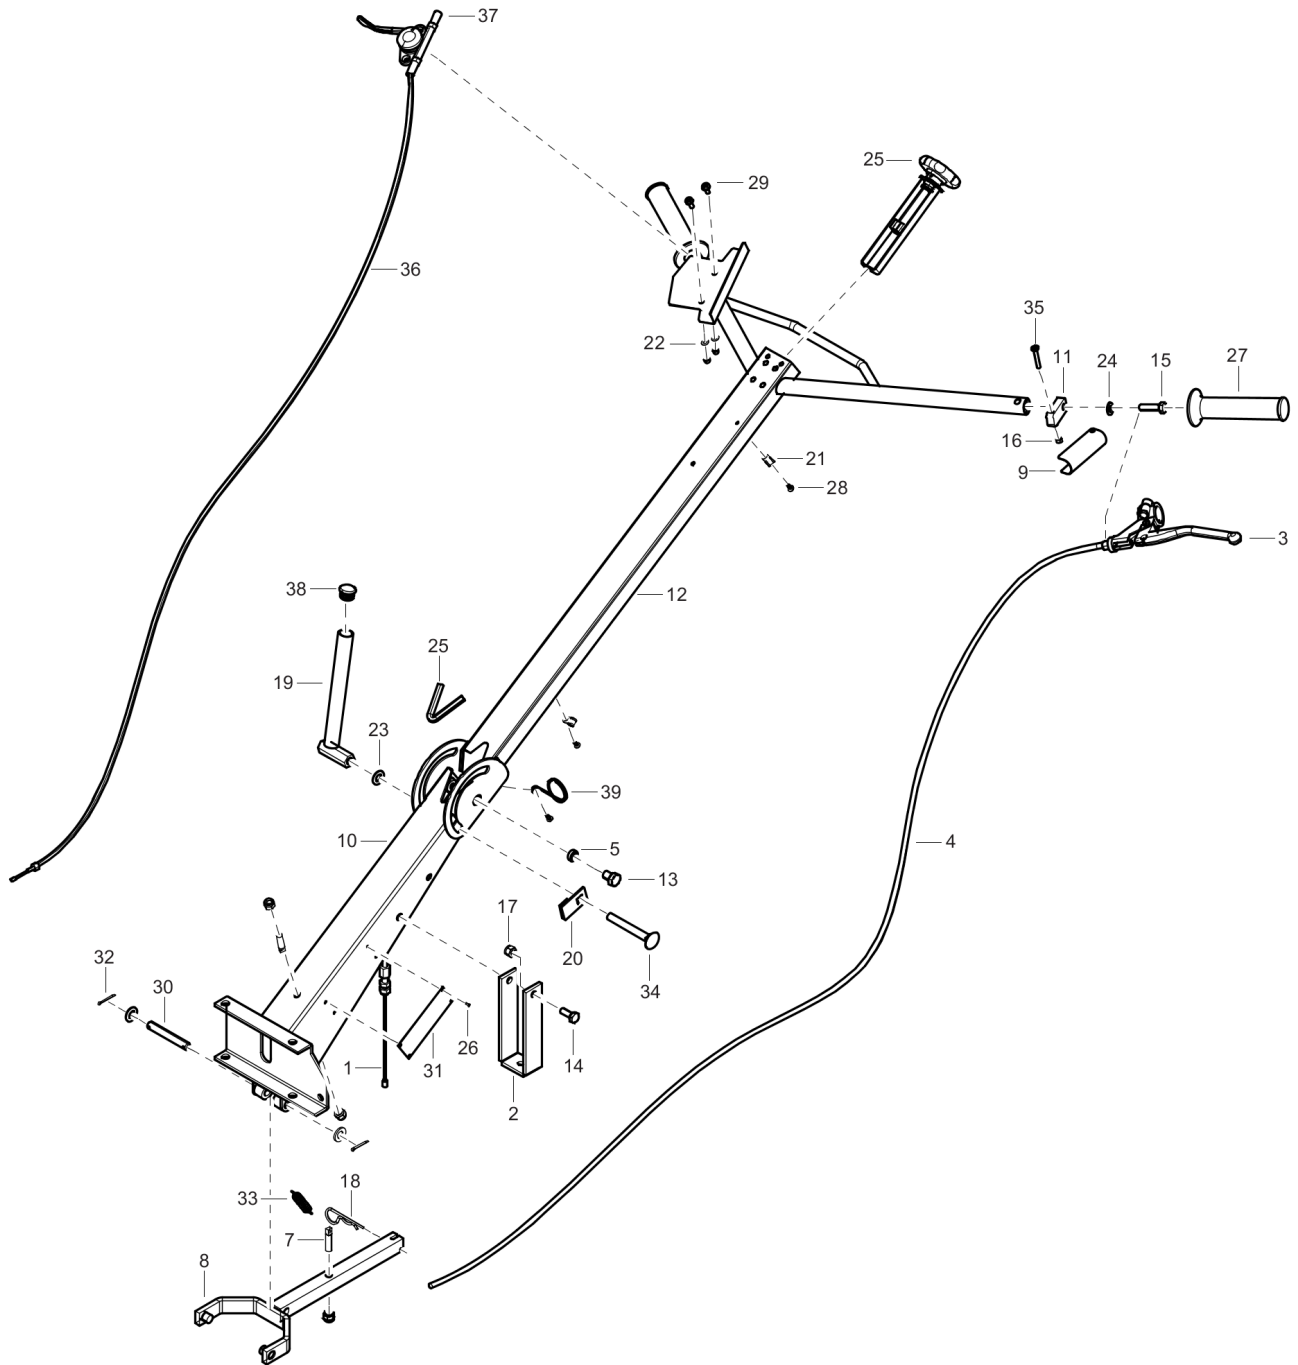

Mechanical Handle Assembly Twist pitch

Refer to the Parts Online web page for most up-to-date information. The printed information might be outdated.

Item	Part No.	Name	Qty	L
1	594252501	Blade adjusting wire	1	
2	595140901	Leader	1	
3	594226901	Clutch handle	1	
4	594251901	Clutch wire	1	
5	594252701	Washer 10x15x4	2	
6	594229501	Edge protection	1	
7	595390801	Screw ear m8	2	
8	594243801	Fork	1	
9	594384601	Handle	1	
10	595121101	Console bg240	1	
11	594384501	Handle holder	1	
12	594151901	Handle bg240	1	
13	594118301	Screw	2	
14	594117901	Hex. head screw m8 x 20	2	
15	595344301	Hex. head screw	1	
16	595112401	Nut	5	
17	595352301	Lock nut	5	
18	594117501	Locking clip	1	
19	594252601	Locking lever	1	
20	594253401	Locking washer	1	
21	594125201	Pipe clamp	2	
22	594123801	Plain washer	2	
23	595113301	Washer plain	3	
24	595358001	Washer, Ø8 mm, Ø0.31 in.	1	
25	595520001	Twist pitch	1	
26	594793201	Rivet	4	
27	594223301	Rubber handle	2	
28	595111701	Tapping screw 4.2x13mm, (.51".)	3	
29	595514601	Screw m5h12	2	
30	594249101	Shaft	1	
31	595361001	Data plate	1	
32	595343601	Split pin	2	
33	595360901	Spring	1	
34	594121901	Bolt cart m10h80	1	
35	595514901	Screw, M5 x 30 mm	1	

Refer to the Parts Online web page for most up-to-date information. The printed information might be outdated.