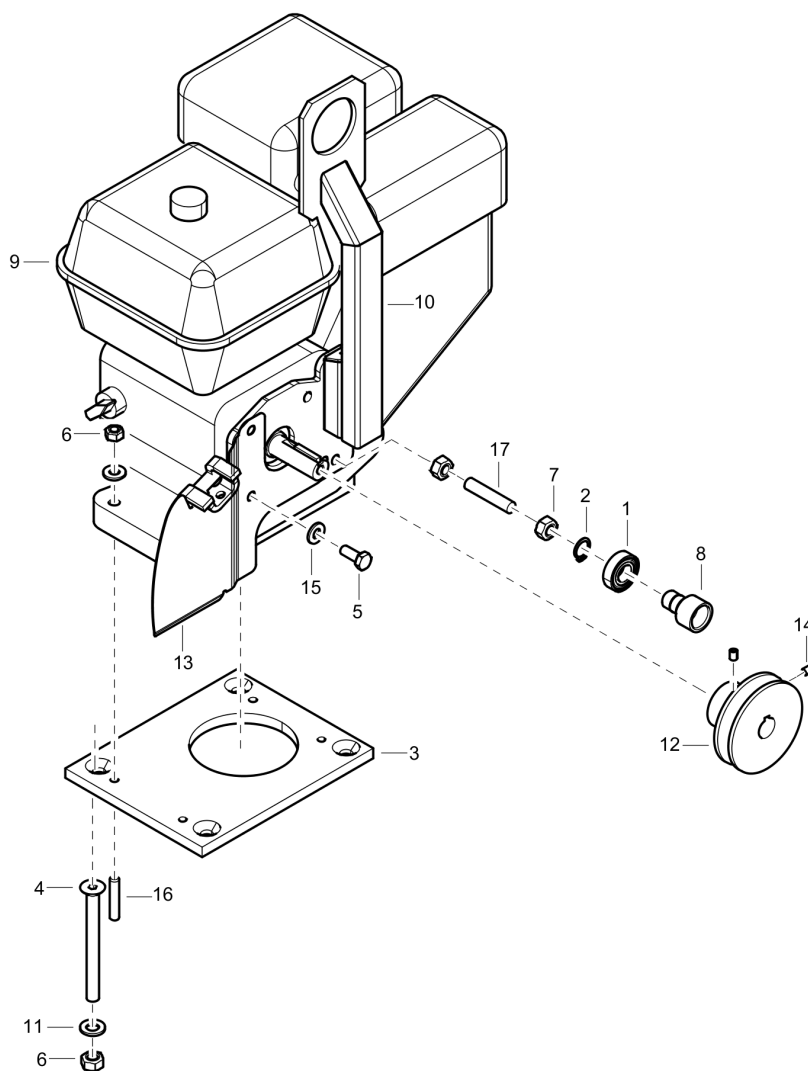

Mechanical Engine Installation

Refer to the Parts Online web page for most up-to-date information. The printed information might be outdated.

Item	Part No.	Name	Qty	L
1	595115701	Ball bearing	1	
2	595037101	Retaining ring	1	
3	595121201	Plate	1	
4	594287901	Hex.sock.screw M10x110 DIN 7991	4	
5	594117901	Hex. head screw m8 x 20	4	
6	595035701	Nut DIN934	4	
7	595029401	Nut hexagon	6	
8	594642401	Holder	1	
9	594340001	Engine	1	
10	594151801	Lifting hook	1	
11	595113301	Washer plain	4	
12	595140801	Pulley belt gx120	1	
13	595361701	Safety plate	1	
14	595346601	Set screw, M6 x 8 mm, (.31".)	2	
15	595113601	Conical washer M8 DIN 6796	8	
16	594747201	Stud, M8 x 40 mm, (1.57".)	4	
17	595212801	Rod, M10 x 48 mm 8.8	1	

Refer to the Parts Online web page for most up-to-date information. The printed information might be outdated.