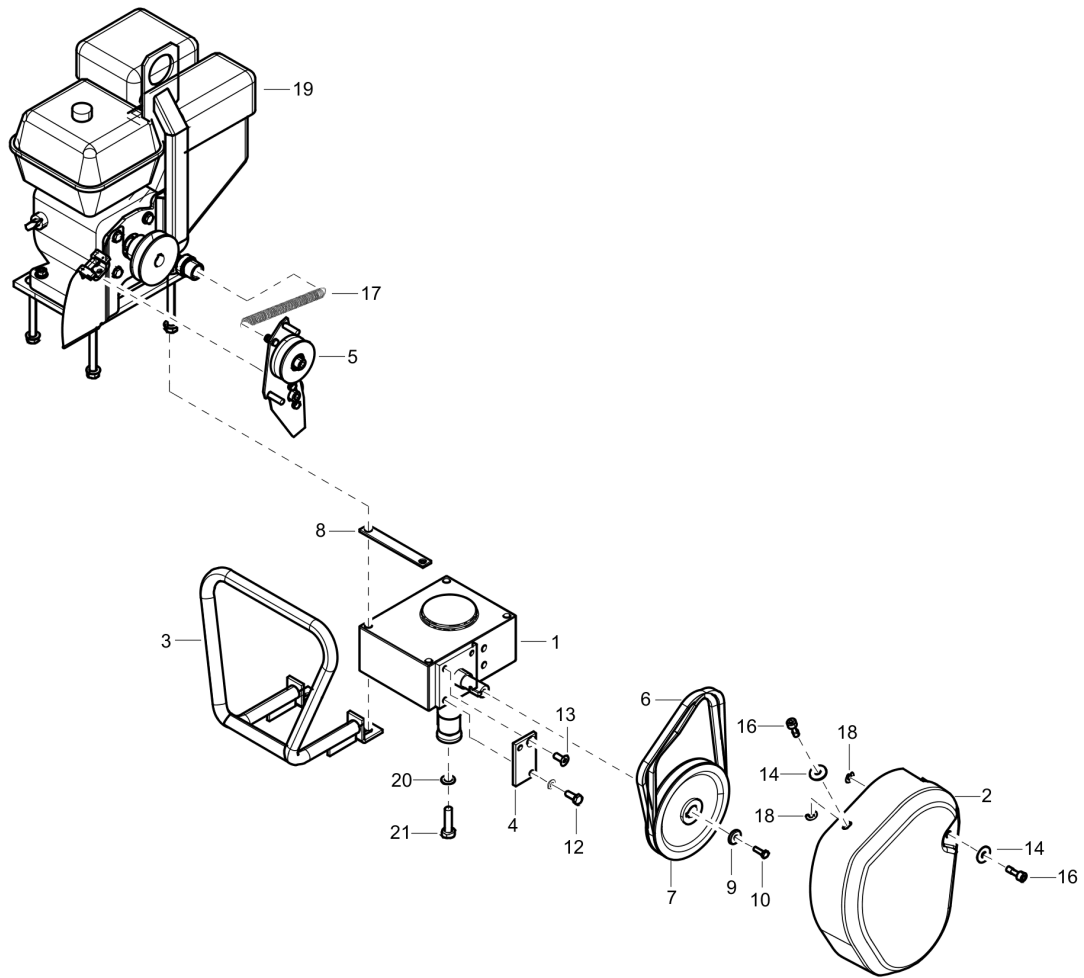

Mechanical Engine gear box and support

Refer to the Parts Online web page for most up-to-date information. The printed information might be outdated.

Item	Part No.	Name	Qty	L
1	594231301	Gear box	1	
2	594959301	Belt cover	1	
3	594151701	Support arch	1	
4	594248701	Bracket	1	
5	-	Clutch cpl	1	
6	594230601	V-belt	1	
7	594241601	Belt wheel	1	
8	595141001	Spacer plate	1	
9	595119201	Plain washer	1	
10	595109801	Hex. head screw	1	
11	595113601	Conical washer M8 DIN 6796	1	
12	594117901	Hex. head screw m8 x 20	1	
13	595350101	Screw, M8 x 20 mm	1	
14	594123701	Plain washer	2	
16	594642501	Captive screw M8x25, (.98".)	2	
17	594249501	Pull spring	1	
18	594650201	Lock spring	2	
19	595361101	Engine installation	1	
20	594124001	Washer, 13x36x6 mm, 0.51x1.42x0.24 ". 300HV	1	
21	594119001	Hex. head screw	1