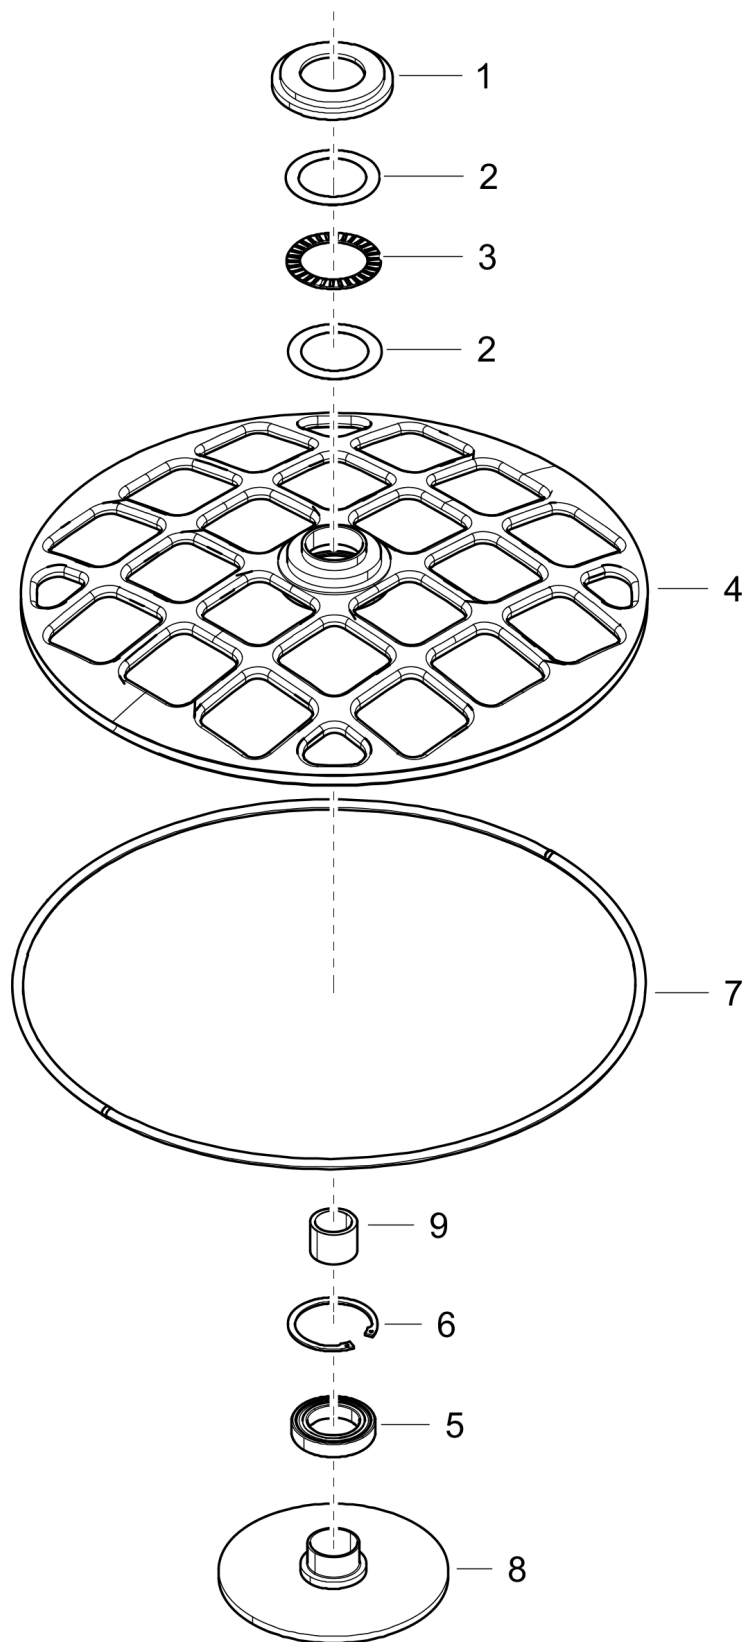

Mechanical Grilled and pressure plate

Refer to the Parts Online web page for most up-to-date information. The printed information might be outdated.

Item	Part No.	Name	Qty	L
1	594251801	Pressing sleeve	1	
2	594220901	Thrust washer	2	
3	594220801	Thrust bearing	1	
4	594151601	Protective ring	1	
5	595038101	Ball bearing	1	
6	595114201	Circlip d=80	1	
7	595357201	PVC ring, ø10 mm, ø0.40 in.	1	
8	594244201	Pressure plate	1	
9	594226801	Sleeve bearing	1	

Refer to the Parts Online web page for most up-to-date information. The printed information might be outdated.