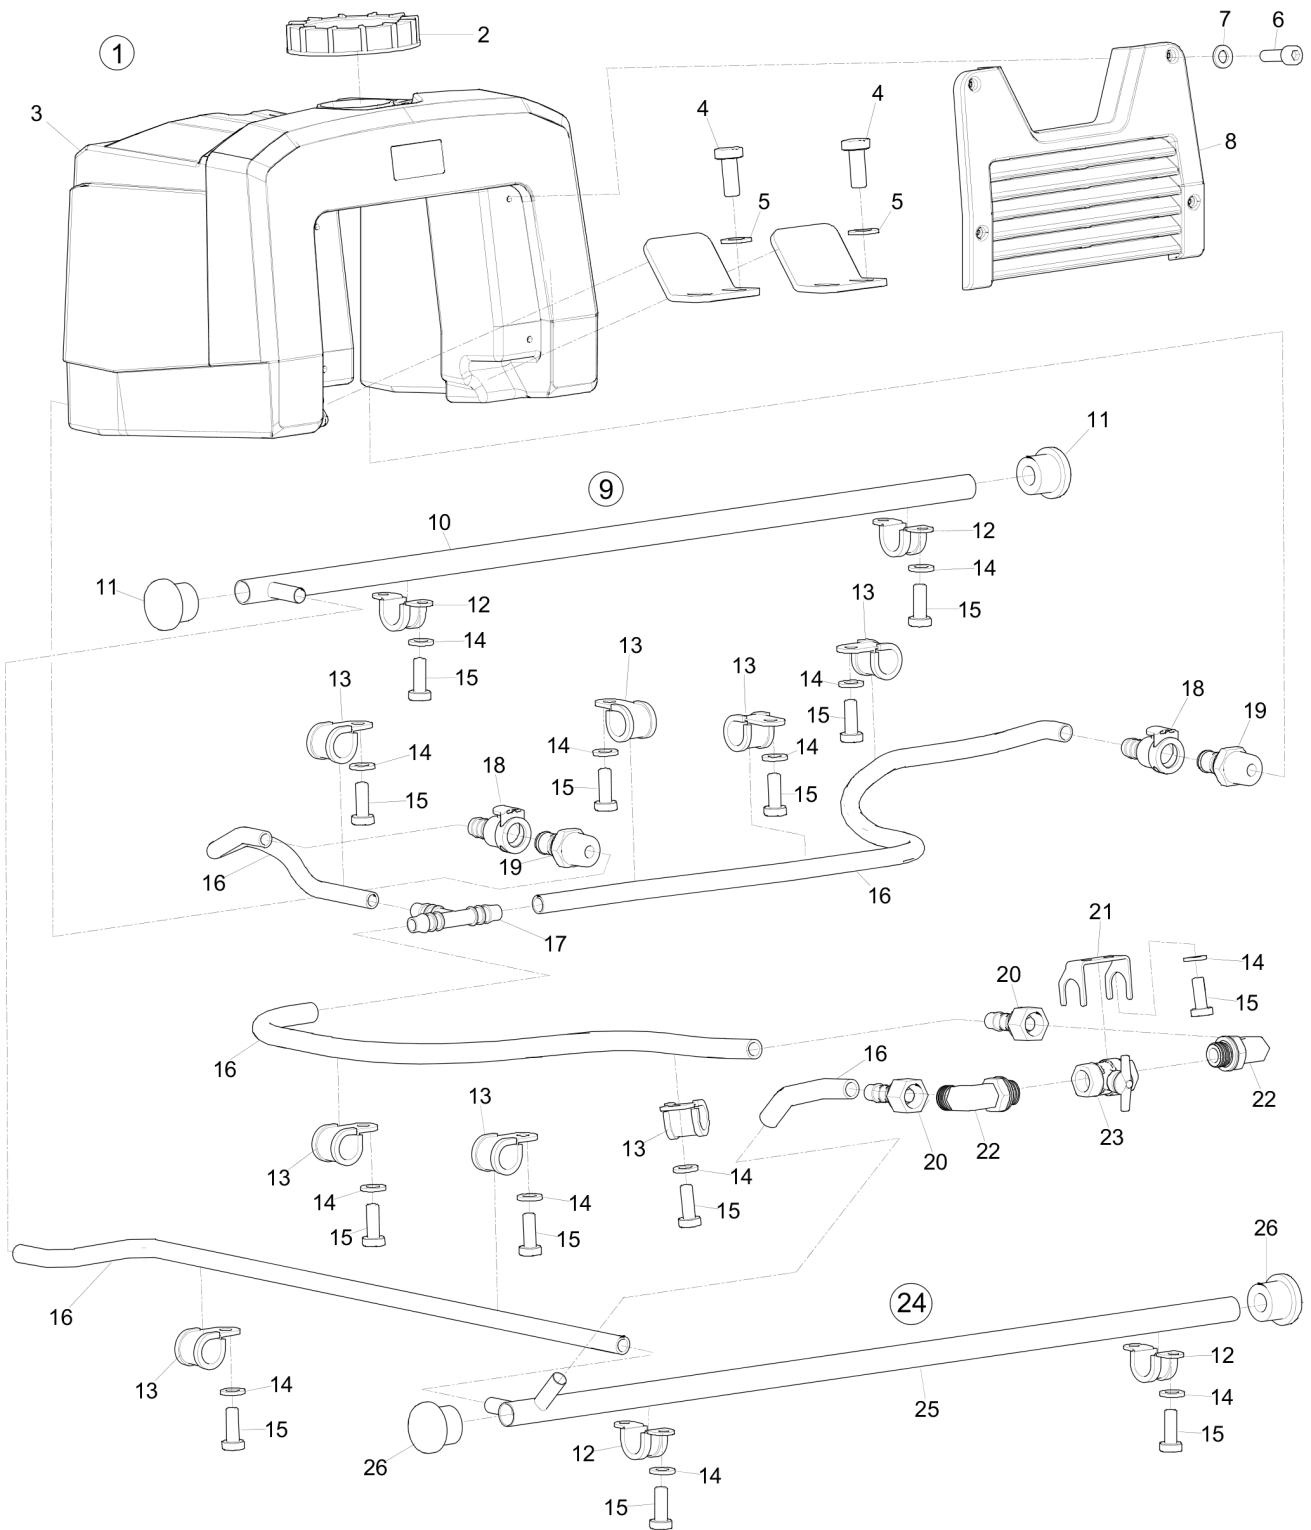

Mechanical Sprinkler system

Refer to the Parts Online web page for most up-to-date information. The printed information might be outdated.

Item	Part No.	Name	Qty	L
1	594212901	Water tank, complete	1	
2	595068401	Filler cap	1	
3	-	Water Tank	1	
4	594117901	Hex. head screw m8 x 20	4	
5	595036601	Washer DIN125	4	
6	595348001	Hex sock. screw	4	
7	595036501	Plain washer	4	
8	594166001	Cover	1	
9	594755801	Sprinkler pipe, complete	1	
10	-	Pipe	1	
11	594520401	End plug	2	
12	595114501	Pipe clamp	4	
13	595114401	Pipe clamp	10	
14	595036501	Plain washer	20	
15	595033201	Hex. head screw	20	
16	595185101	Plastic hose	1	A
17	594517701	T-adapter	1	
18	594172701	Hose connection	2	
19	594172801	Quick coupling	2	
20	594518101	Hose connector	2	
21	595364301	Bracket	1	
22	595117301	Connection	2	
23	594518201	Ball valve	1	
24	594755901	Sprinkler pipe, complete	1	
25	-	Pipe	1	
26	594520401	End plug	2	

Comments for Page: Sprinkler system

(L)OCAL

A || Total lenght = 2275 mm