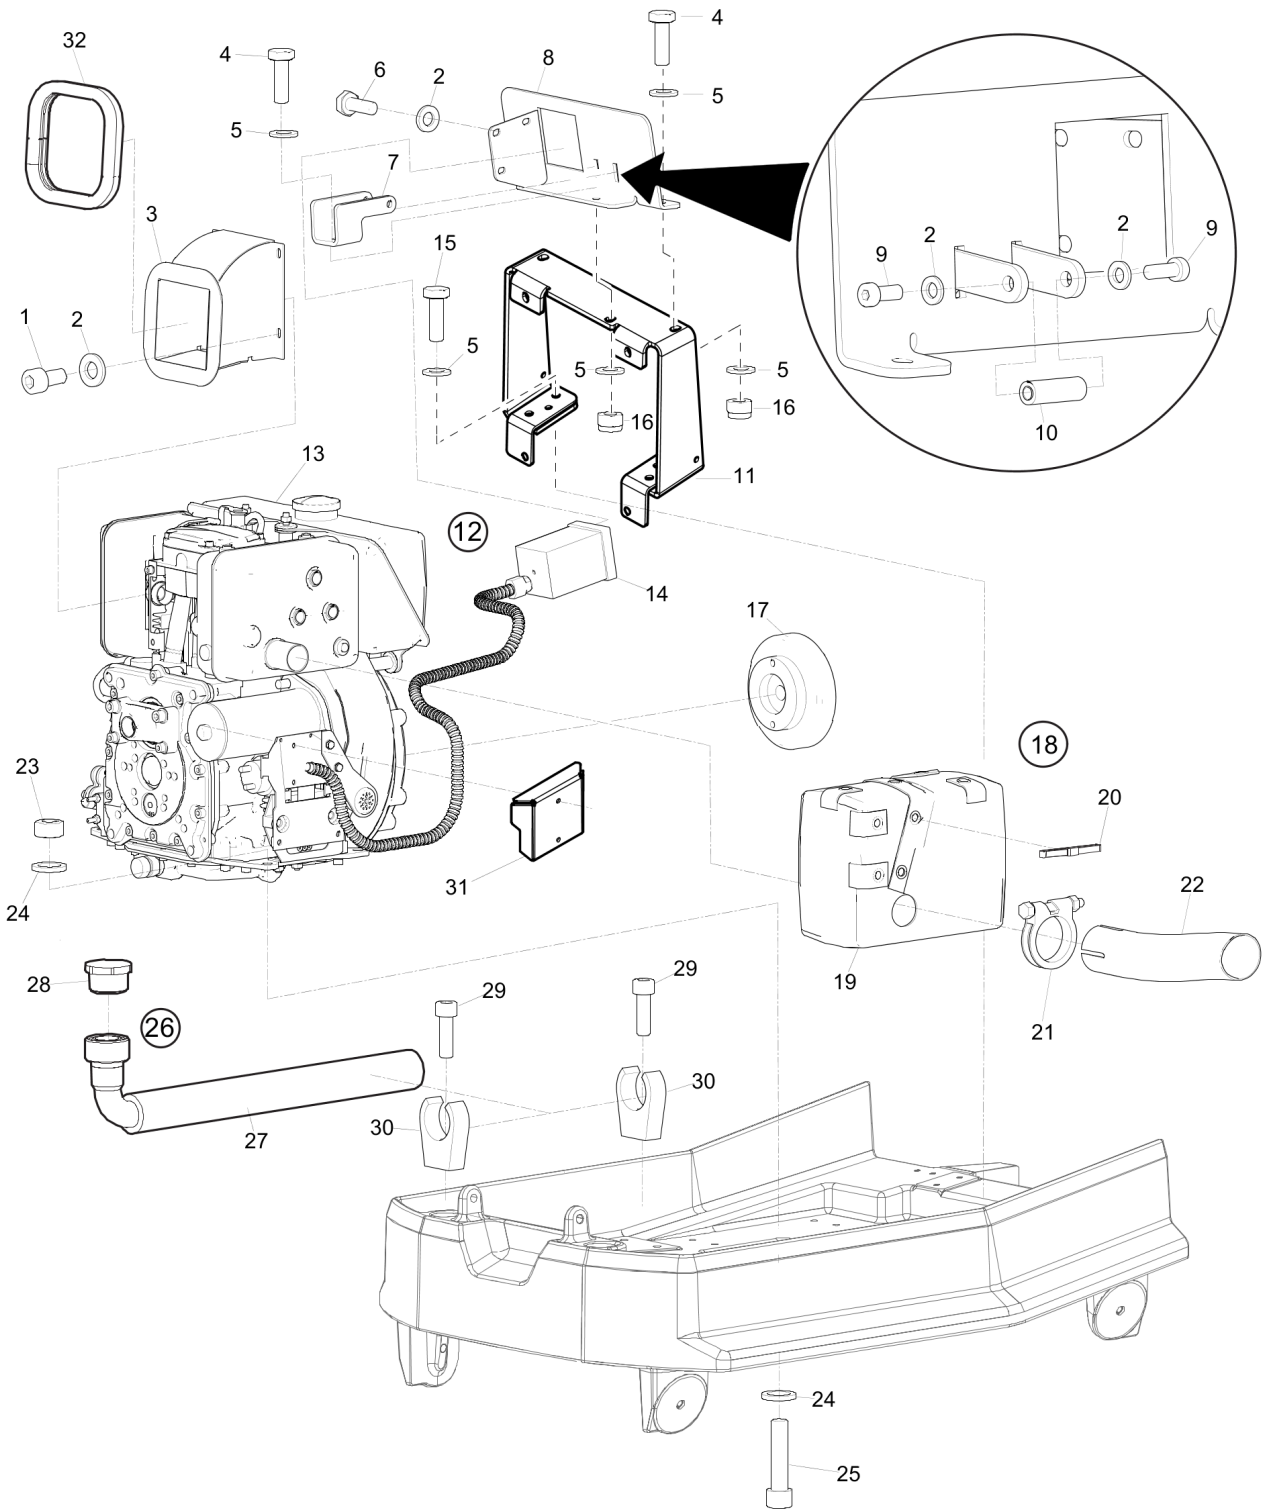

Engine Engine installation, Hatz 1D50 electric start

Refer to the Parts Online web page for most up-to-date information. The printed information might be outdated.

Item	Part No.	Name	Qty	L
1	595347901	Screw	2	
2	595036501	Plain washer	7	
3	595366701	Air inlet	1	
4	595033401	Hex. head screw	3	
5	595036601	Washer DIN125	10	
6	595033201	Hex. head screw	3	
7	594170001	Bracket	1	
8	595362501	Holder, control panel	1	
9	594671201	Screw, M6 x 16 mm	2	
10	594170201	Shaft	1	
11	594188201	Bracket, oil cooler	1	
12	595126301	Engine, complete Hatz 1D50	1	
13	-	Engine	1	
14	595384401	Start box, complete	1	
15	594117901	Hex. head screw m8 x 20	4	
16	595352301	Lock nut	3	
17	594465301	Clutch, complete	1	
18	594213101	Heat protection, complete	1	
19	-	Heat protection	1	
20	594182201	Cable tie, stainless	4	
21	595114901	Clamp	1	
22	595363501	Exhaust pipe	1	
23	595351801	Hexagon nut m12	4	
24	595118901	Lock washer	8	
25	595349101	Hex. sock. screw	4	
26	594761601	Oil drain hose, complete	1	
27	-	Mangueira	1	
28	594180301	Plug	1	
29	595347501	Screw, MC6S M5 x 16 mm 8.8 fzb	2	
30	594329501	Clip	2	
31	595370301	Protective plate	1	
32	595366801	Edge trim	1	

Refer to the Parts Online web page for most up-to-date information. The printed information might be outdated.