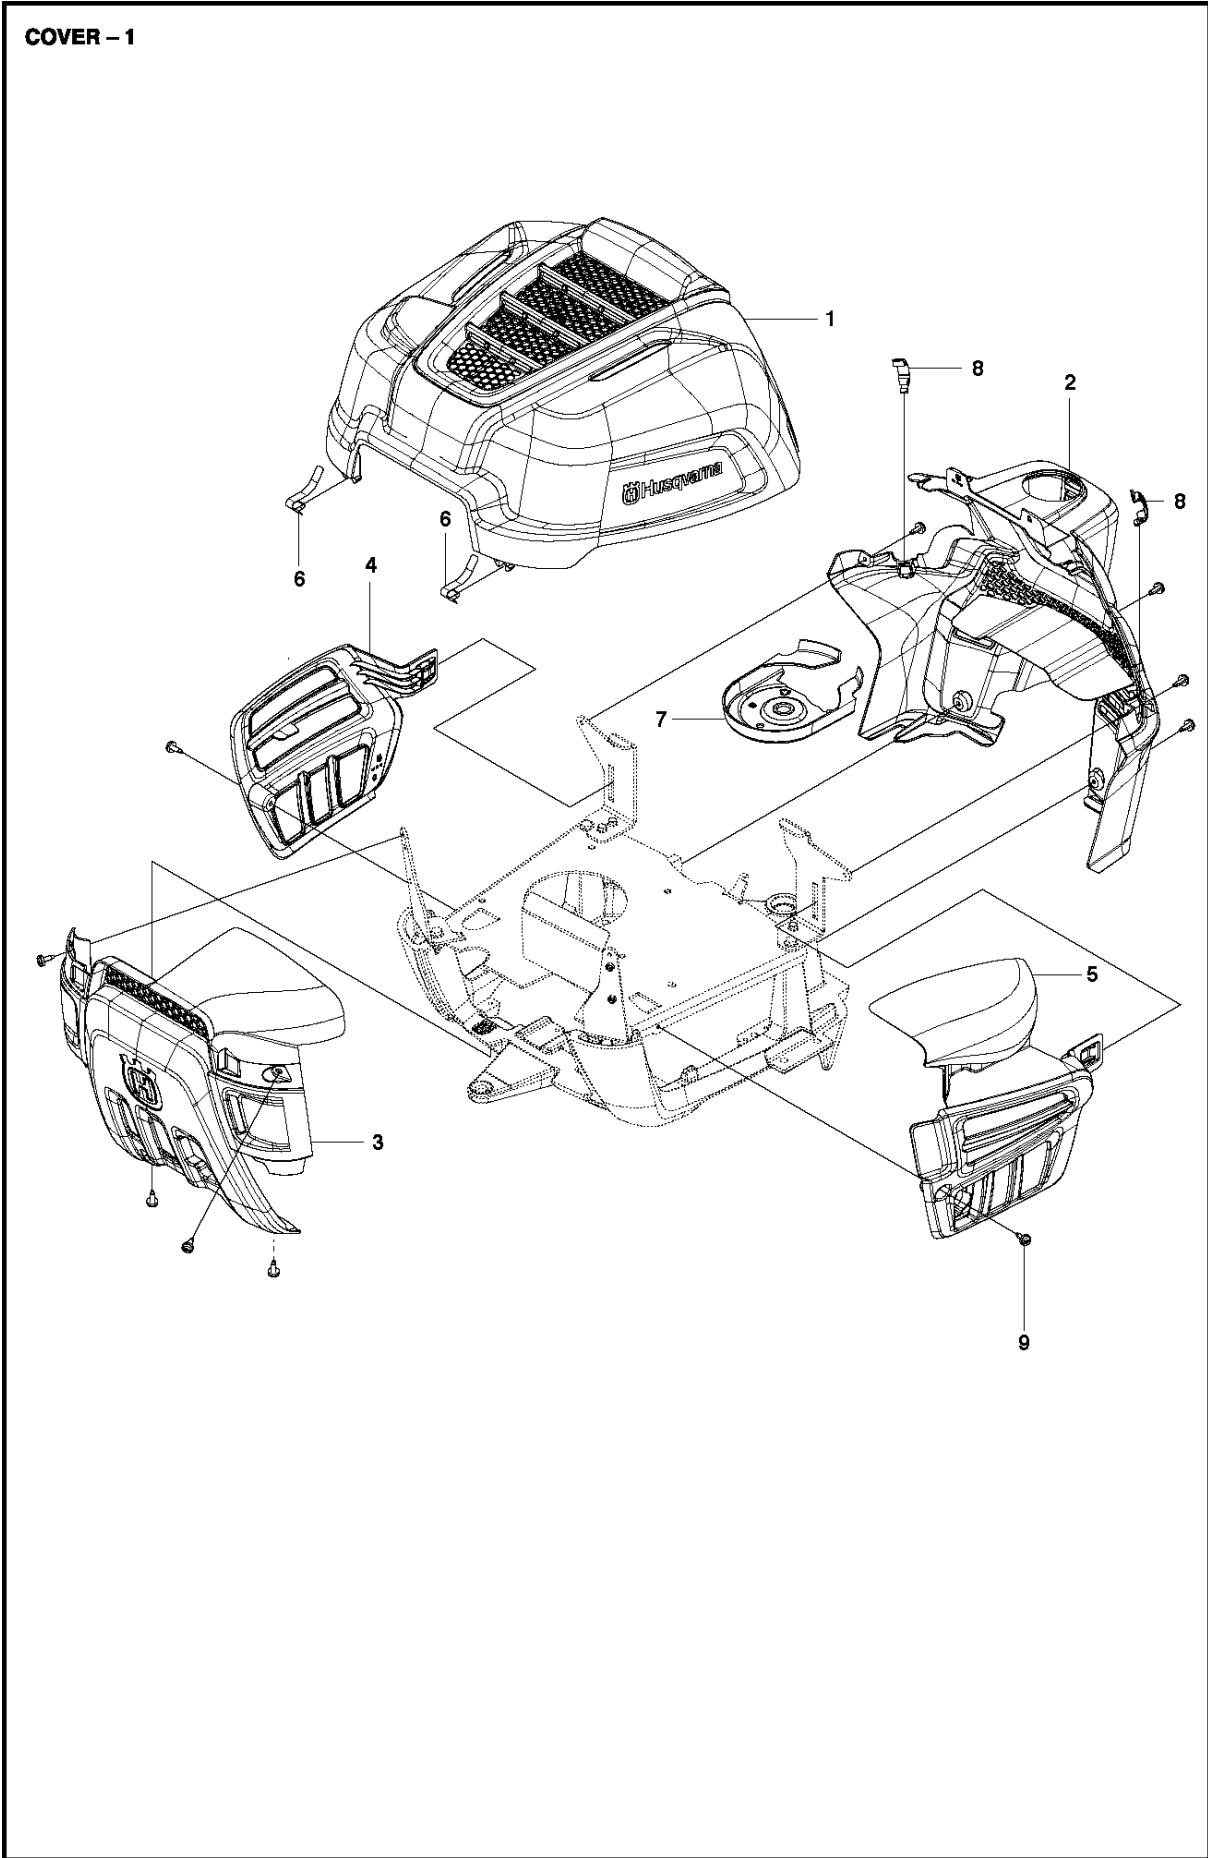

CONTROLS - 2

PEDALS

CONTROLS

R112 C, 967178401, 2014

Ref	Part No	Description	Remark	QTY KIT
1	725 23 64-61	SCREW EHHFT		7
2	506 57 01-03	SCREW EHHFM		5
3	523 34 60-01	LOCKING LEVER		1
4	506 91 62-01	BLIND RIVET NUT		4
5	731 23 14-01	HEXAGON NUT		2
6	535 47 37-01	KNOB		1
7	579 59 69-01	PEDAL PLATE ASSY		1
8	506 55 73-01	VINKELL.AS8 DIN71802		2
9	574 41 11-05	CONTROL CABLE		1
10	735 31 09-20	HARNESS		1
11	732 21 14-01	LOCK NUT		2
12	578 36 06-02	BRAKE WIRE		1
13	575 35 52-01	SPRING		1
14	581 66 33-01	BRACKET		1
15	506 56 65-01	CLIP		2
16	535 47 88-02	PEDAL RUBBER		1
17	535 47 88-01	PEDAL RUBBER		1
18	535 48 10-01	REINFORCEMENT PLATE		3
19	535 48 02-01	ROLLER		1
20	535 48 07-01	SPRING		1
21	535 48 06-01	PROTECTIVE PLATE		1
22	738 21 02-04	BALL BEARING		1
23	535 48 09-01	BEARING SUPPORT		5
24	544 44 07-01	RIVET		2
25	574 31 61-01	SWITCH		1
26	544 41 57-01	BRACKET		1
27	535 48 08-01	BEARING SUPPORT		4
28	721 83 99-01	CLEVIS PIN		1
29	721 61 52-01	SPLIT PIN		1
30	725 23 68-71	SCREW EHHM		2

COVER

R112 C, 967178401, 2014

Ref	Part No	Description	Remark	QTY KIT
1	575 83 92-01	COVER		1
2	525 47 78-01	BATTERY BOX		1
3	521 88 91-01	FOOT PLATE		1
4	521 88 92-01	FOOT PLATE		1
5	522 60 18-01	COVER		1
6	521 89 07-01	COVER		1
7	521 88 93-01	CONTROL PANEL		1
8	522 60 19-01	COVER		1
9	522 60 20-01	COVER		1
10	525 47 79-01	COVER		1
11	525 39 61-01	COVER		1
12	721 68 02-51	SPRING COTTER		1
13	535 42 91-01	SPRING NUT		2
14	544 40 05-01	SCREW		20
15	575 75 14-01	COVER		1