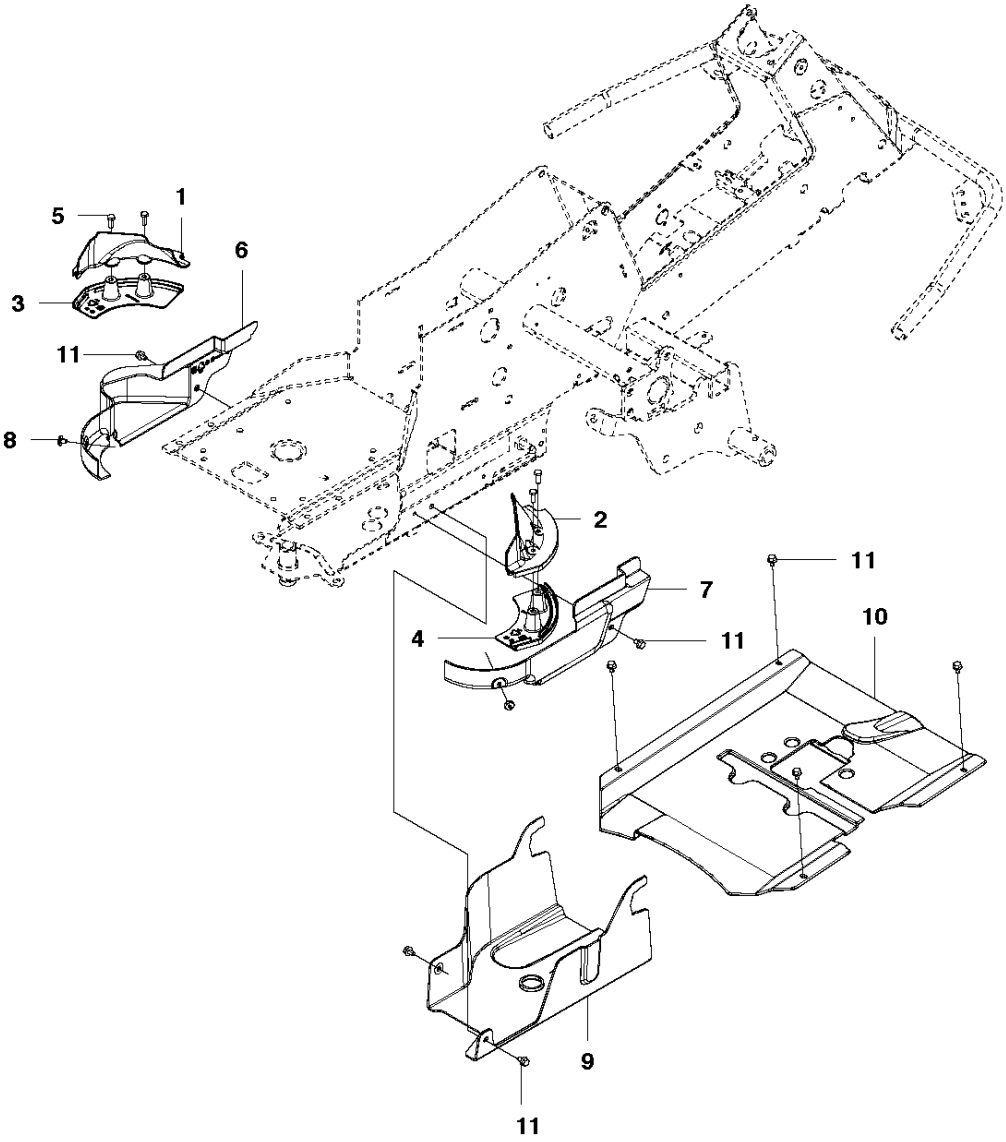

SPARE PARTS LIST

RIDERS

R213 C, 967291001, 2015

Ref	Part No	Description	Remark	QTY	KIT
40	544 22 07-01	CROSS BAR		1	
41	584 95 20-01	CROSSBAR		1	
42	506 86 96-01	BEARING		1	
43	506 81 38-01	REINFORCING PLATE		1	
44	578 85 61-01	BRACKET		1	
47	725 24 61-51	SCREW EHHM		2	
48	732 21 18-01	LOCK NUT		1	
49	544 22 69-01	PARALLEL ROD		2	
50	544 45 14-01	PARALLEL ROD		1	
51	544 45 15-01	ADJUSTMENT ROD		1	
52	506 89 76-01	NUT		1	
53	731 23 20-51	HEXAGON NUT		1	
54	578 17 78-01	DECK ATTACHMENT		2	
55	544 21 39-01	LOCKING PIN		1	
56	544 21 41-01	SPRING		1	
57	735 31 13-20	E-CLIP		12	
58	506 59 74-01	SCREW EHHFM		12	
59	732 21 18-01	LOCK NUT		12	
60	506 96 30-01	WHEEL ASSY		3	
61	535 46 41-01	WASHER		4	
62	735 31 17-00	CIRCLIP		1	
63	587 41 52-01	BELT TENSIONER ASSY		1	
64	506 97 68-01	SPRING		3	
65	506 99 20-01	PIPE		3	
66	725 24 60-51	SCREW EHHM		3	
67	734 11 64-41	WASHER		3	
68	544 36 24-01	SCREW		3	
69	503 89 47-03	SNAP		1	
70	588 23 47-01	PULLEY		1	63

ATTACHMENTS

R213 C, 967291001, 2015

Ref	Part No	Description	Remark	QTY KIT
1	578 17 74-01	EQUIPMENT FRAME		1
2	506 89 58-01	COLLAR SCREW		2
3	732 25 22-01	HEXAGON LOCKING NUT		2
4	506 83 76-01	SPRING		2
5	506 83 77-01	RING BOLT		2
6	731 23 20-51	HEXAGON NUT		4
7	734 11 72-01	WASHER		2
8	721 68 02-51	SPRING COTTER		1

CONTROLS

R213 C, 967291001, 2015

Ref	Part No	Description	Remark	QTY KIT
1	578 03 31-01	SUPPORT		1
2	544 30 17-01	WIRE		1
3	506 88 91-01	KNOB		1
4	535 47 52-12	SCREW EHHFM		4
5	578 02 35-01	THROTTLE CONTROL		1

COVER - 3

COVER

R213 C, 967291001, 2015

Ref	Part No	Description	Remark	QTY KIT
1	510 22 25-01	BELT COVER		1
2	510 22 25-02	BELT COVER		1
3	510 22 27-01	BELT COVER		1
4	510 22 27-02	BELT COVER		1
5	725 23 68-61	SCREW EHHFT		4
6	510 22 23-03	BELT COVER		1
7	510 22 24-01	BELT COVER		1
8	522 55 73-01	SCREW		2
9	510 44 20-01	BELT COVER		1
10	510 43 62-03	BELT COVER		1
11	725 23 64-61	SCREW EHHFT		8