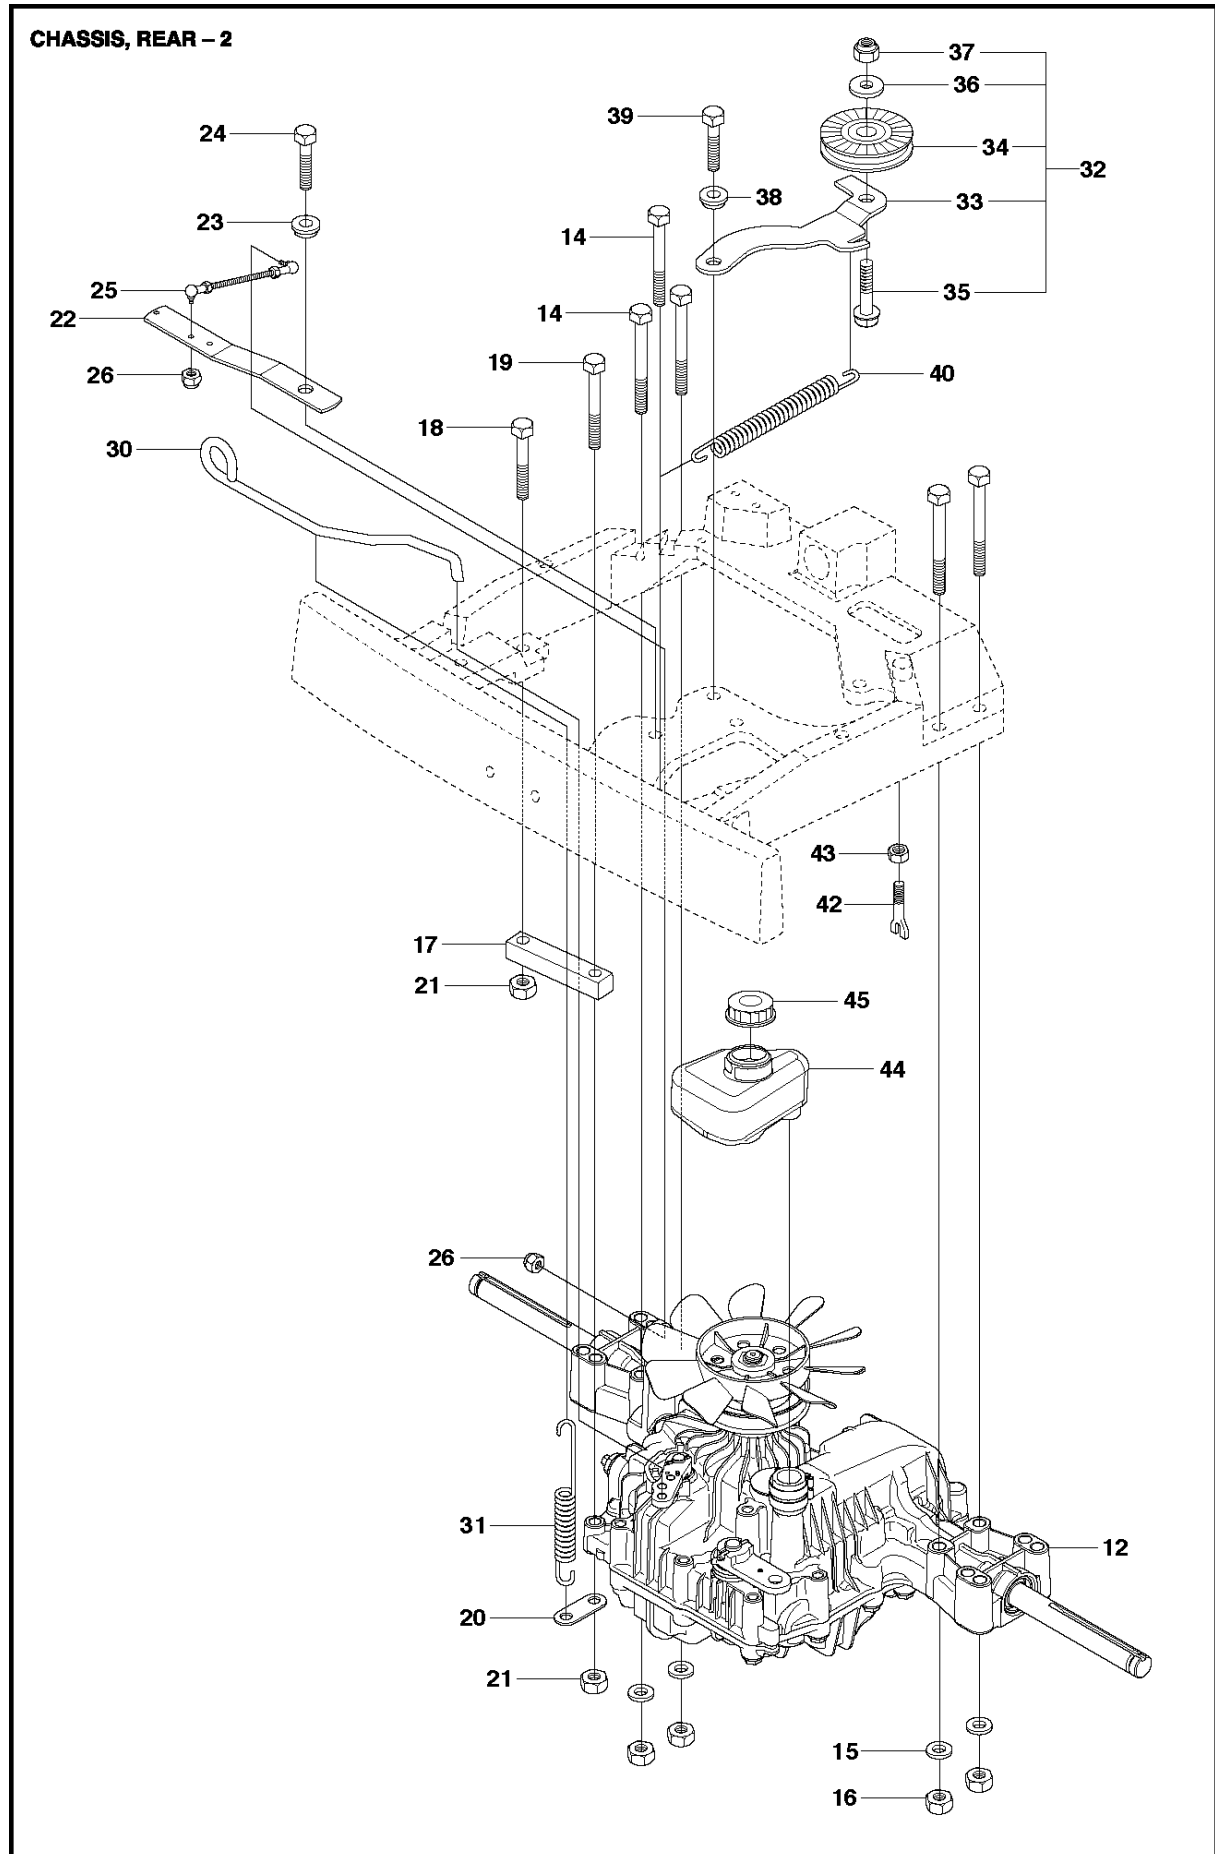

CHASSIS REAR

R213 C, 967291001, 2015

Ref	Part No	Description	Remark	QTY	KIT
12	506 98 63-01	TRANSMISSION		1	
14	725 24 67-51	SCREW EHHM		5	
15	734 11 64-01	WASHER		4	
16	731 23 18-01	HEXAGON NUT		4	
17	506 98 72-01	MOMENTFÄSTE		1	
18	725 24 59-51	SCREW EHHM		1	
19	725 24 62-51	SCREW EHHM		1	
20	506 59 93-01	LINK		1	
21	731 23 18-01	HEXAGON NUT		2	
22	506 98 74-03	LEVER		1	
23	506 91 87-02	WASHER		1	
24	725 24 51-71	SCREW EHHM		1	
25	506 98 75-01	ADJUSTMENT ROD		1	
26	732 21 14-01	LOCK NUT		2	
30	506 98 82-01	FRIKOPPLINGSSTÅNG		1	
31	506 83 43-01	SPRING		1	
32	506 98 84-01	BELT TENSIONER ASSY		1	
33	506 98 85-01	BELT TENSIONER		1	32
34	506 94 69-01	BELT TENS WHEEL ASSY		1	32
35	725 24 55-51	SCREW		1	32
36	734 11 64-41	WASHER		1	32
37	732 21 18-01	LOCK NUT		1	32
38	506 91 87-02	WASHER		1	
39	725 24 51-71	SCREW EHHM		1	
40	506 98 86-01	SPRING		1	
42	506 98 88-01	PENDULUM		1	
43	731 23 20-51	HEXAGON NUT		1	
44	506 98 90-01	EXPANSION TANK		1	
45	506 98 80-01	TANK CAP ASSY		1