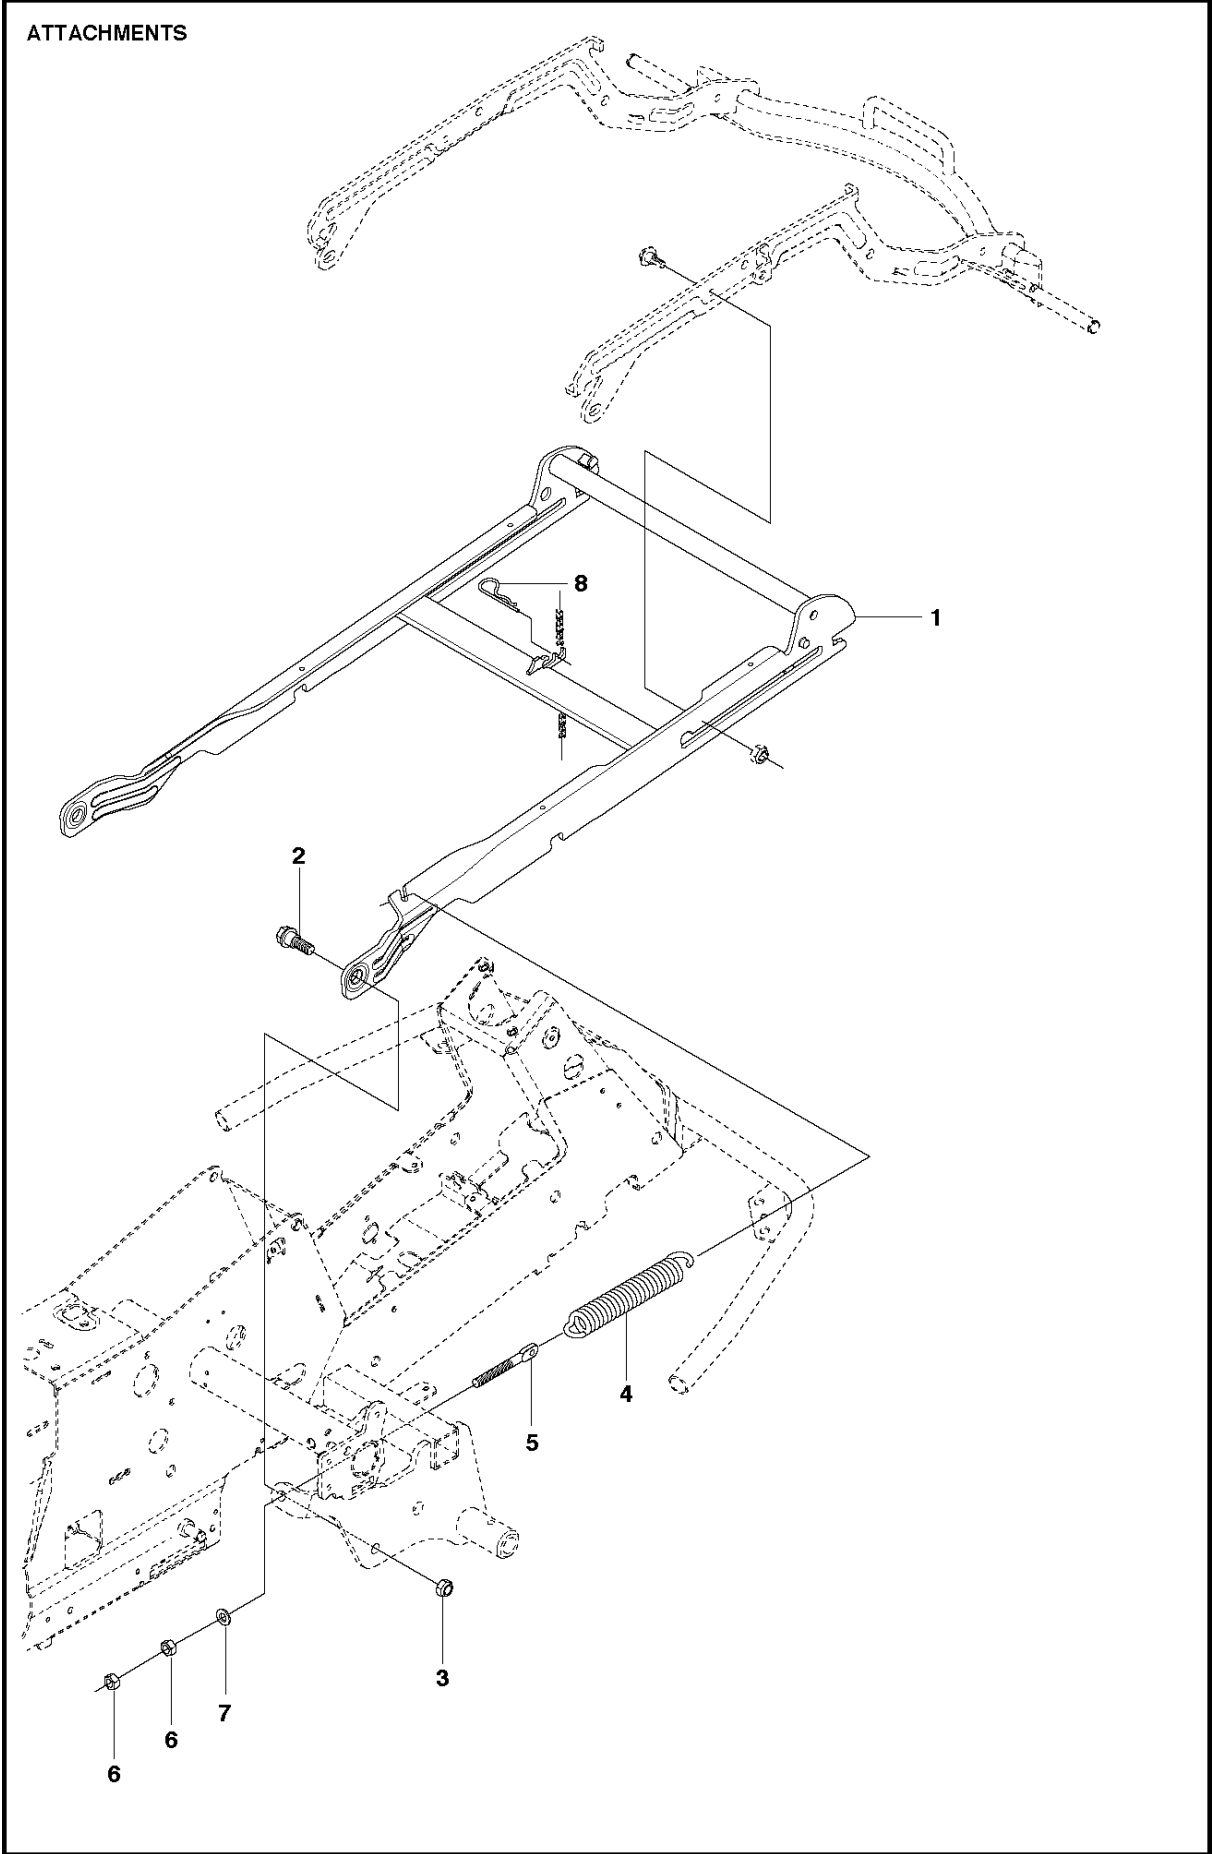

ATTACHMENTS

R213 C, 967291001, 2015

Ref	Part No	Description	Remark	QTY KIT
1	578 17 74-01	EQUIPMENT FRAME		1
2	506 89 58-01	COLLAR SCREW		2
3	732 25 22-01	HEXAGON LOCKING NUT		2
4	506 83 76-01	SPRING		2
5	506 83 77-01	RING BOLT		2
6	731 23 20-51	HEXAGON NUT		4
7	734 11 72-01	WASHER		2
8	721 68 02-51	SPRING COTTER		1