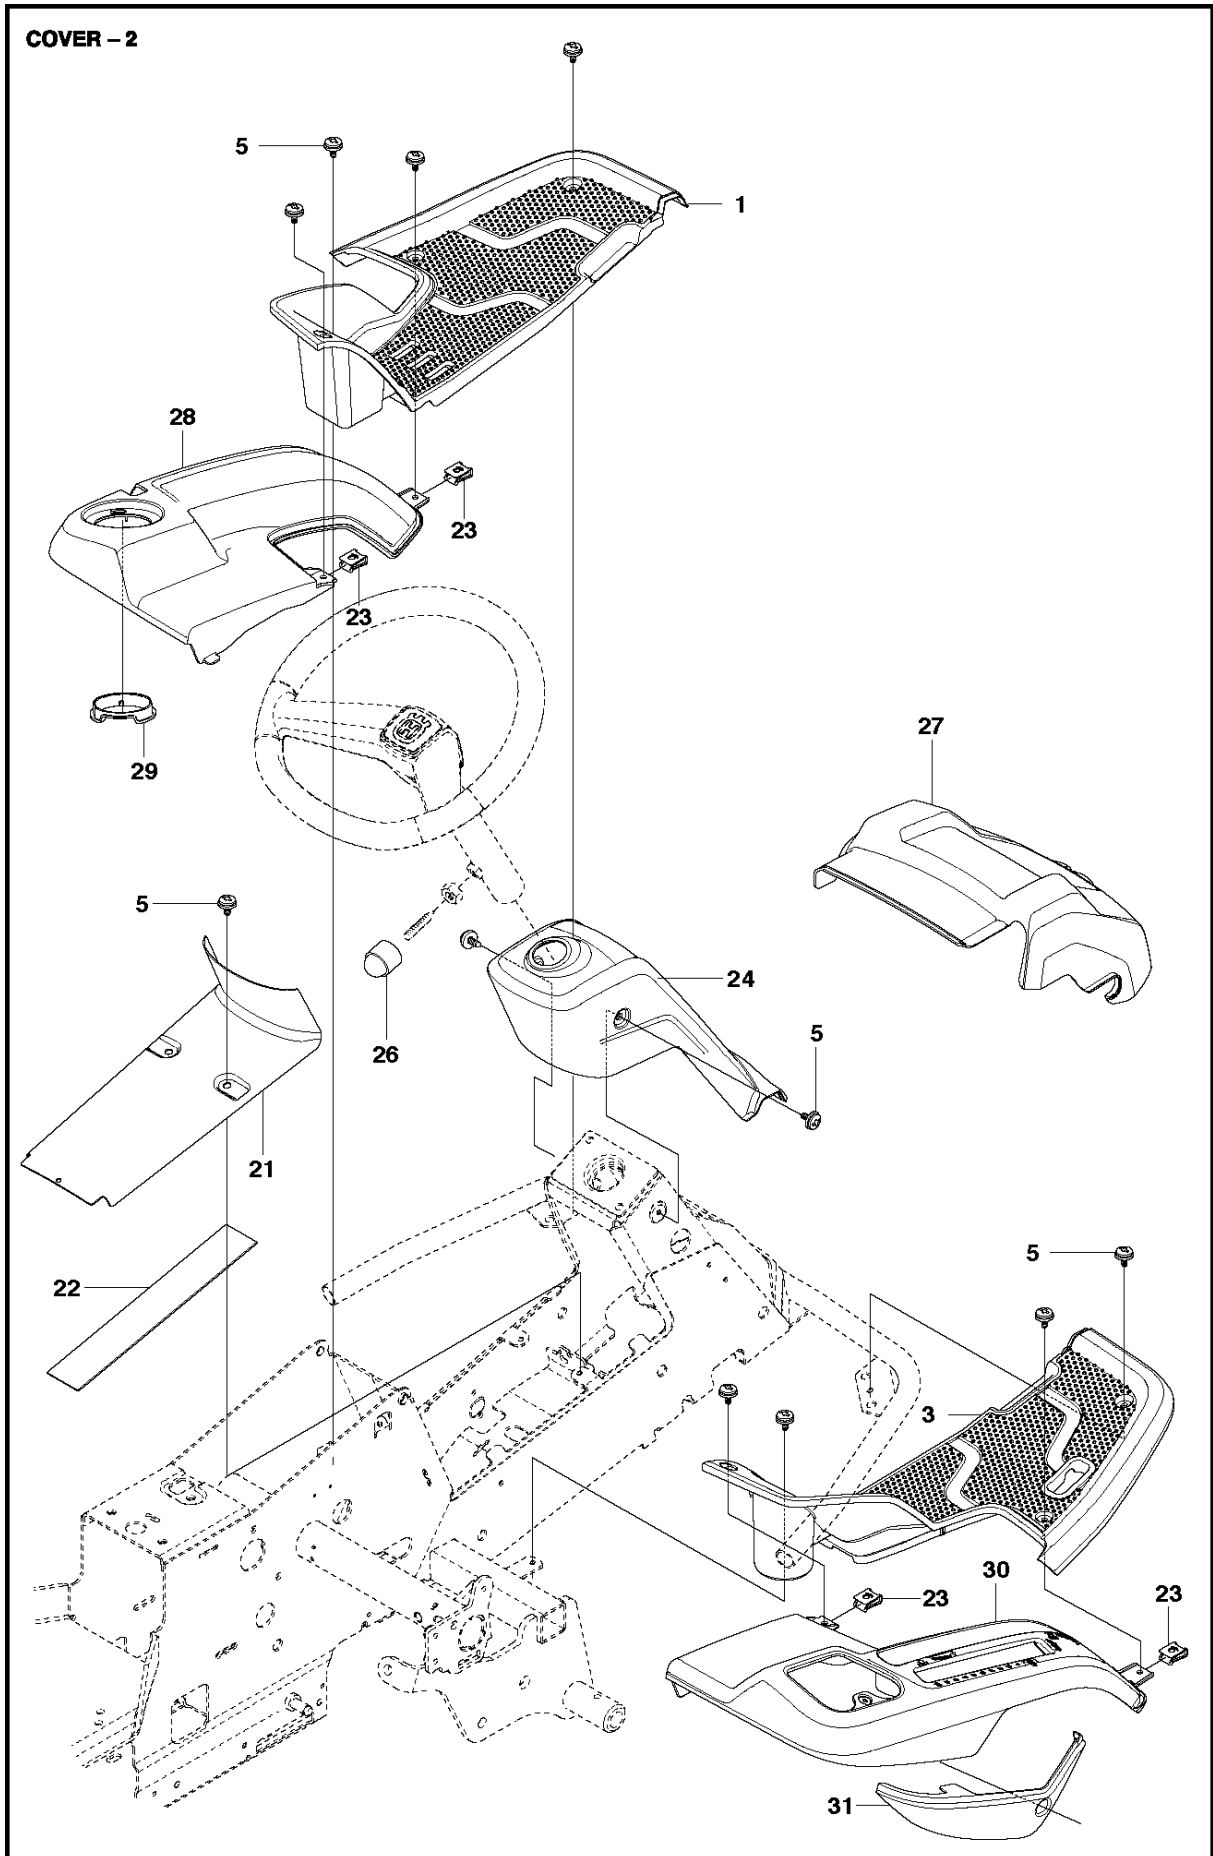

COVER

R213 C, 967291001, 2015

Ref	Part No	Description	Remark	QTY KIT
1	577 72 93-01	FOOT PLATE		1
3	577 72 94-01	FOOT PLATE		1
5	544 40 05-01	SCREW		14
21	544 23 92-01	COVER		1
22	544 42 75-01	MAT		1
23	535 42 91-01	SPRING NUT		4
24	577 61 58-01	COVER		1
26	544 43 32-01	PROTECTIVE COVER		1
27	578 77 63-01	UNIT COVER		1
28	577 72 95-01	FENDER		1
29	577 76 45-01	LOCKING NUT		1
30	577 72 96-01	FENDER		1
31	577 73 75-01	CONTROL COVER		1