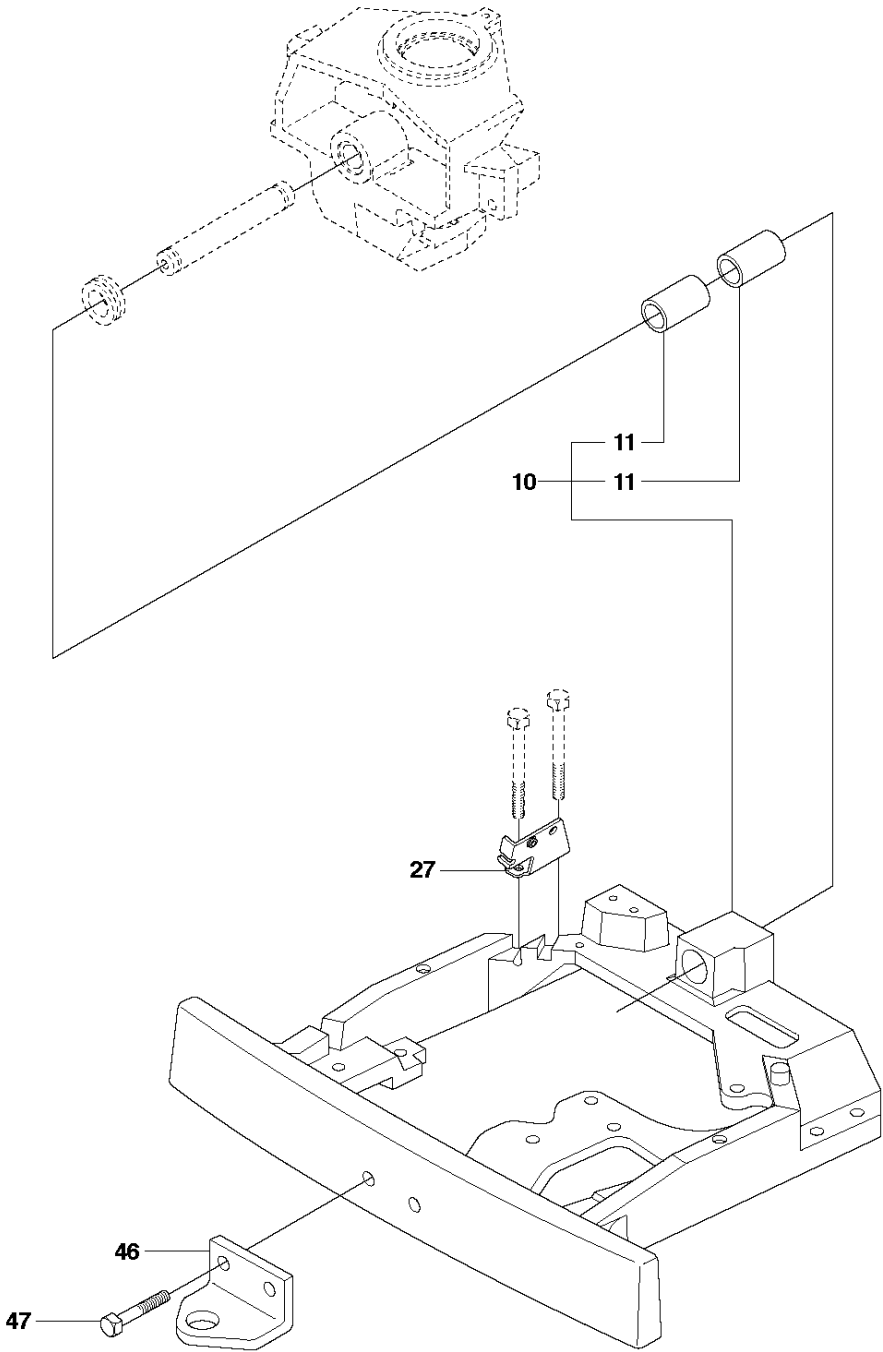

CHASSIS, REAR - 1

CHASSIS REAR

R213 C, 967291001, 2015

Ref	Part No	Description	Remark	QTY	KIT
10	535 40 60-01	BRACKET		1	
11	506 98 61-02	GLIDLAGER		2	10
27	506 98 77-01	BRACKET		1	
46	506 88 99-01	HITCH		1	
47	725 24 93-71	SCREW EHHM		1