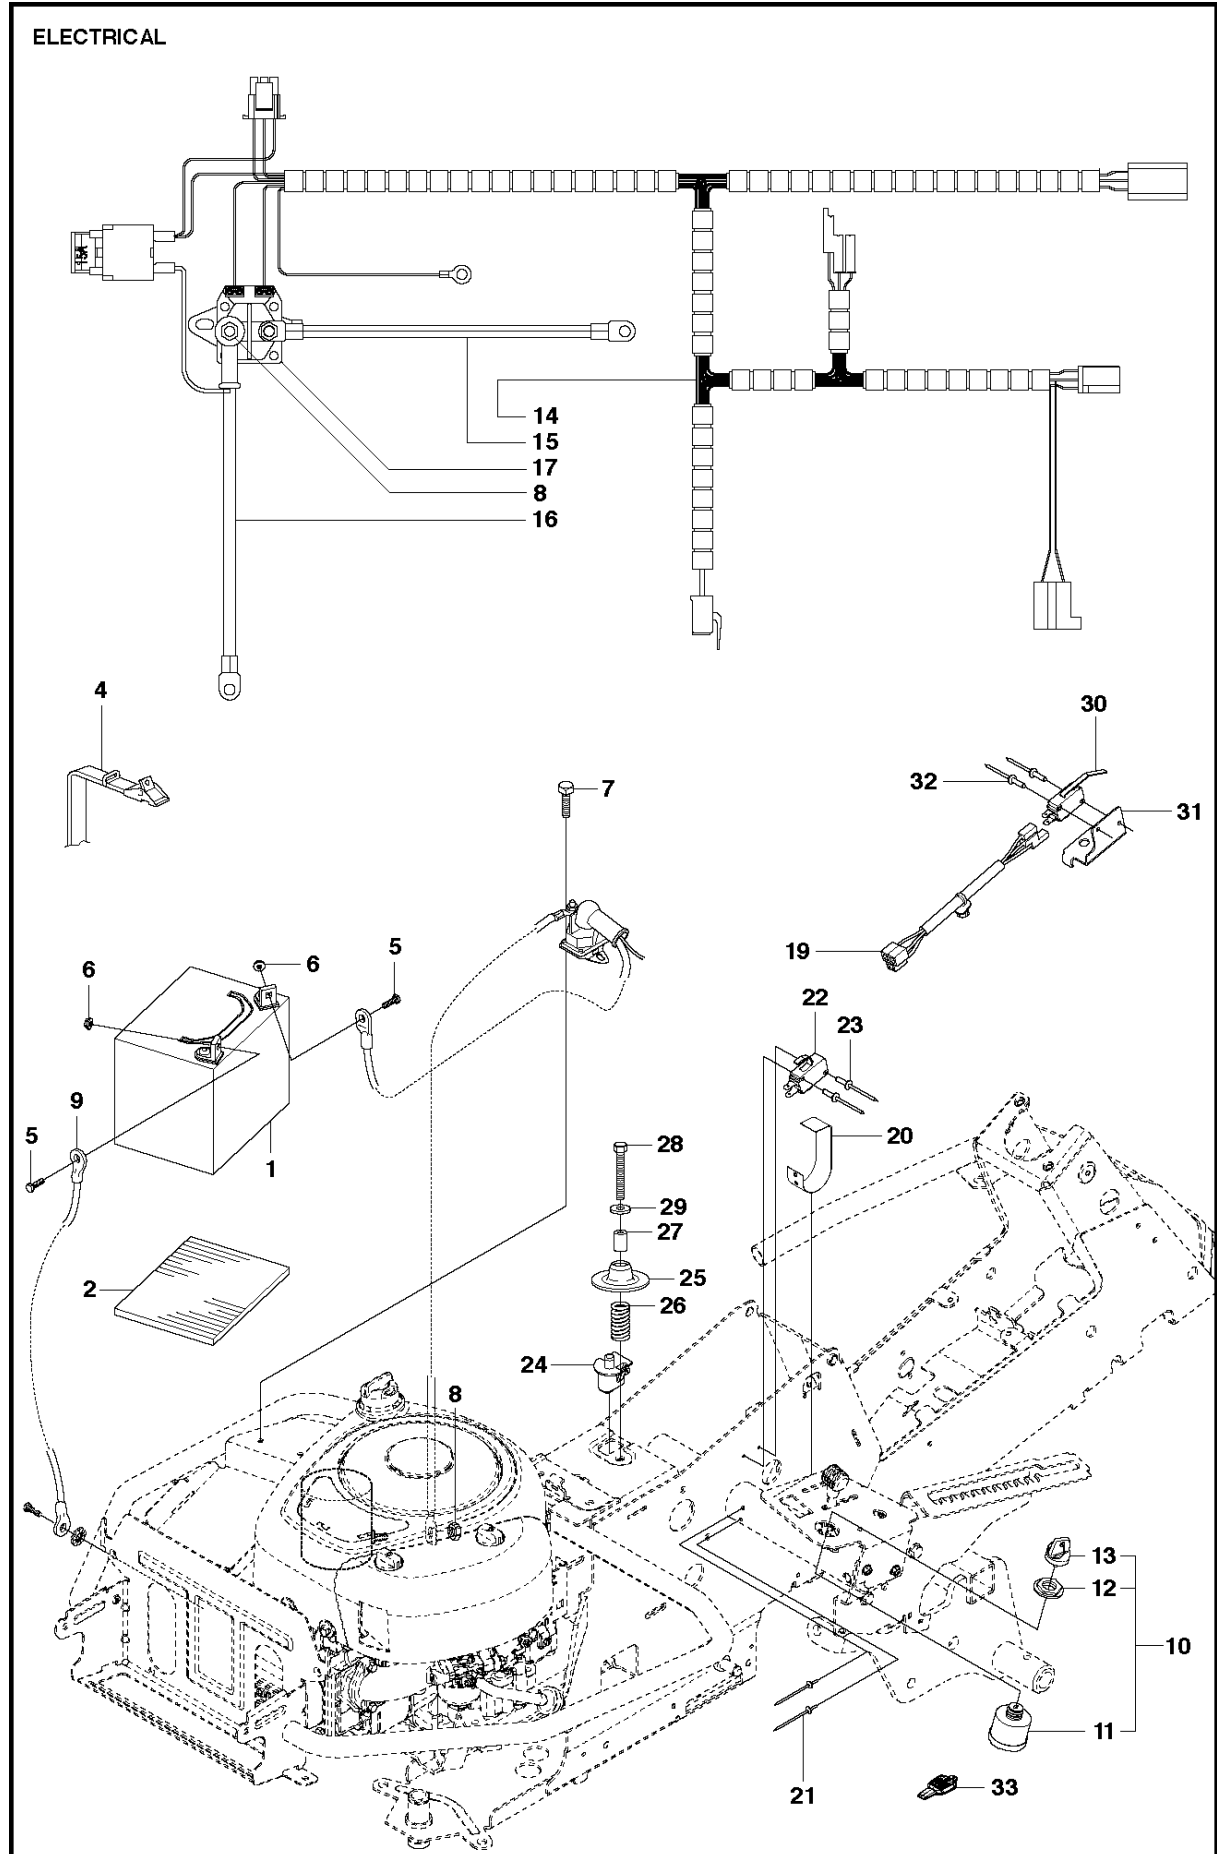

ELECTRICAL

R213 C, 967291001, 2015

Ref	Part No	Description	Remark	QTY	KIT
1	577 04 16-01	BATTERY		1	
2	535 44 11-01	BATTERY MAT		1	
3	578 20 06-01	COVER		1	
4	506 83 68-02	BELT		1	
5	522 62 21-01	SCREW EHHM		2	
6	522 62 43-01	NUT		2	
7	725 23 64-61	SCREW EHHFT		1	
8	506 89 98-01	NUT		3	
9	576 18 38-01	CABLE		1	
10	544 44 21-01	IGNITION SWITCH		1	
11	544 44 22-01	IGNITION SWITCH		1	10
12	544 44 23-01	NUT		1	10
13	544 44 24-01	IGNITION KEY		1	10
14	578 33 83-01	WIRING		1	
15	576 18 40-01	CABLE		1	
16	576 18 39-01	CABLE		1	
17	544 43 98-01	RELAY		1	
19	576 18 54-01	WIRING		1	
20	506 90 93-01	PLATE SPRING		1	
21	722 78 39-02	BLIND RIVET		2	
22	574 31 60-01	SWITCH		1	
23	544 44 07-01	RIVET		2	
24	506 90 96-01	SWITCH		1	
25	506 90 97-01	SPRING WASHER		1	
26	544 44 12-01	SPRING		1	
27	506 90 99-02	SPACING TUBE		1	
28	725 24 60-51	SCREW EHHM		1	
29	734 11 64-01	WASHER		1	
30	574 31 61-01	SWITCH		1	
31	544 41 57-01	BRACKET		1	
32	544 44 07-01	RIVET		2	
33	586 37 94-01	LEVER		1