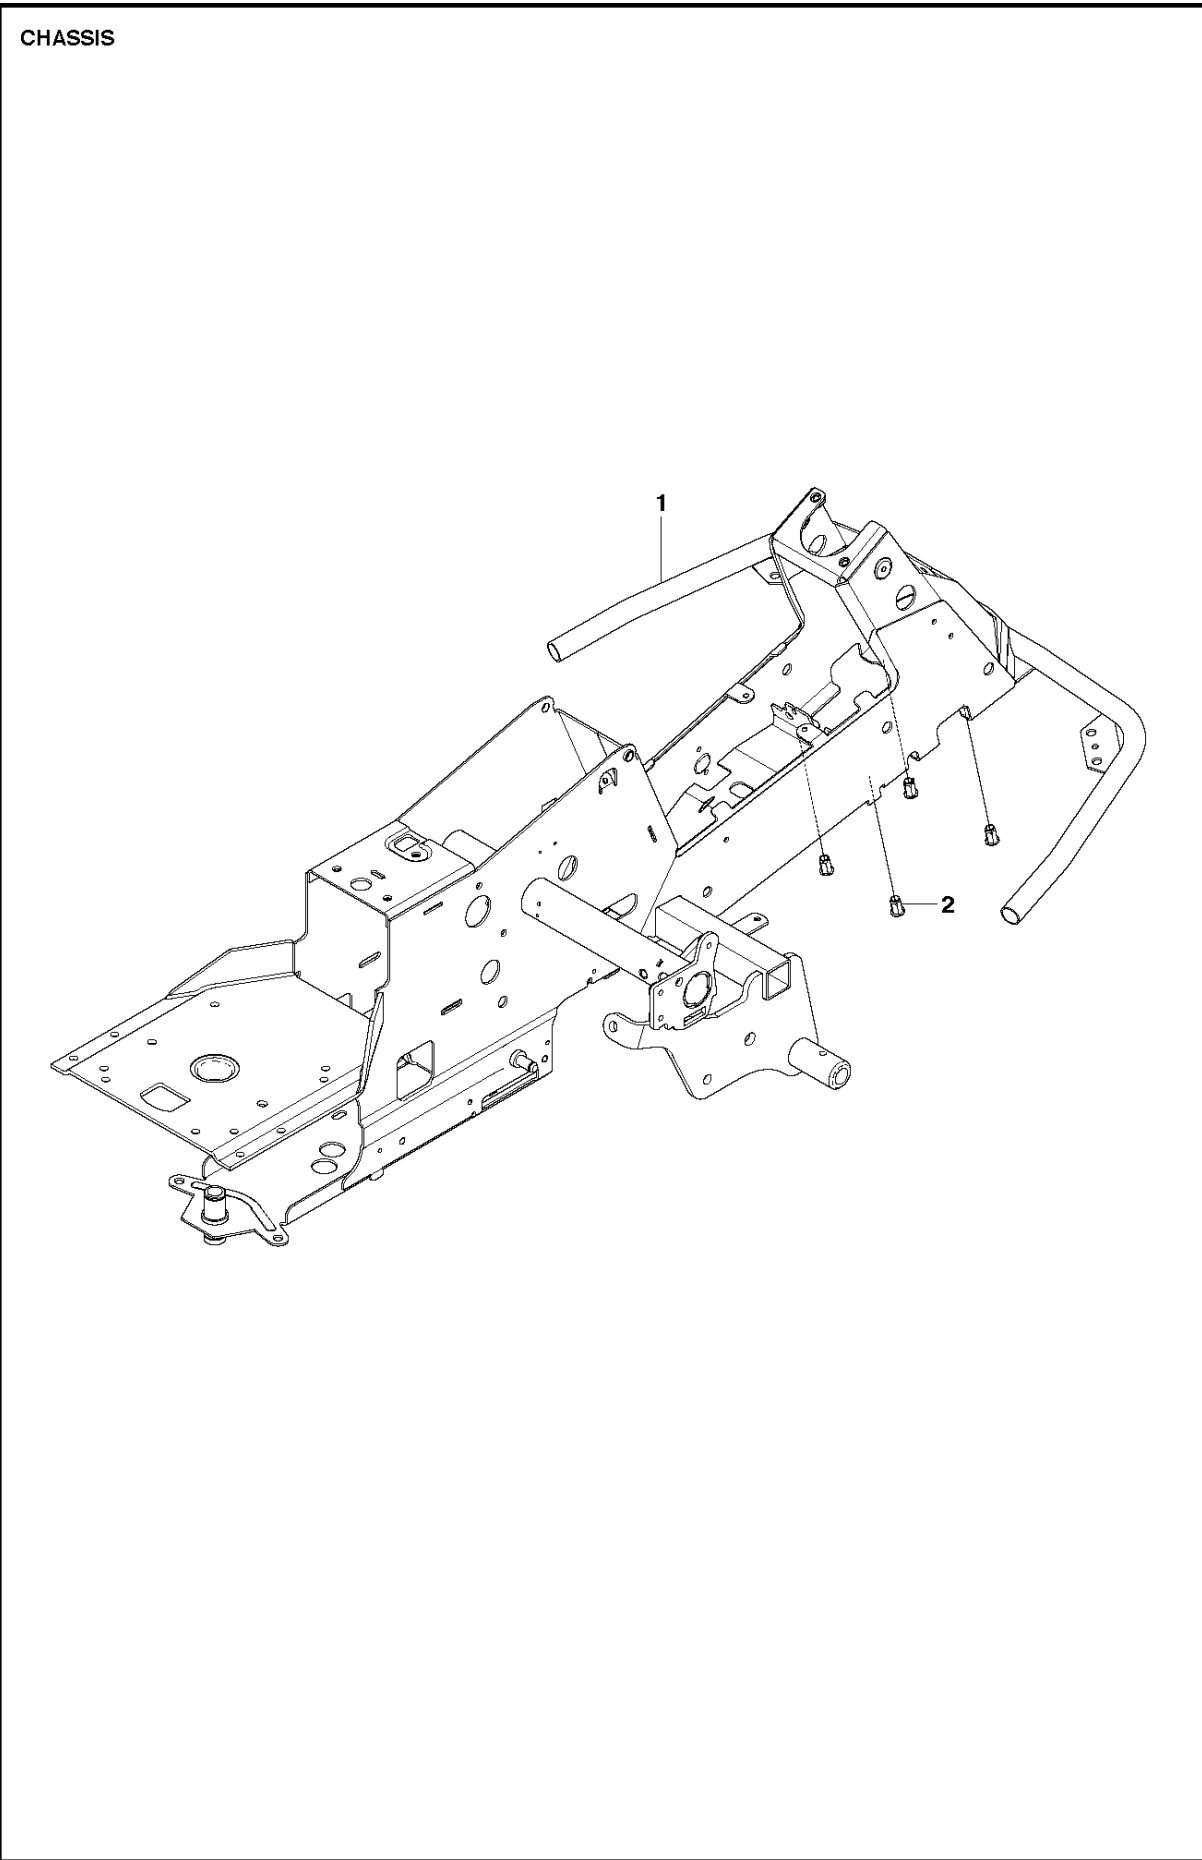

CHASSIS & ENCLOSURES

R213 C, 967291001, 2015

Ref	Part No	Description	Remark	QTY KIT
1	577 93 90-01	CHASSIS		1
2	506 91 62-01	BLIND RIVET NUT		4