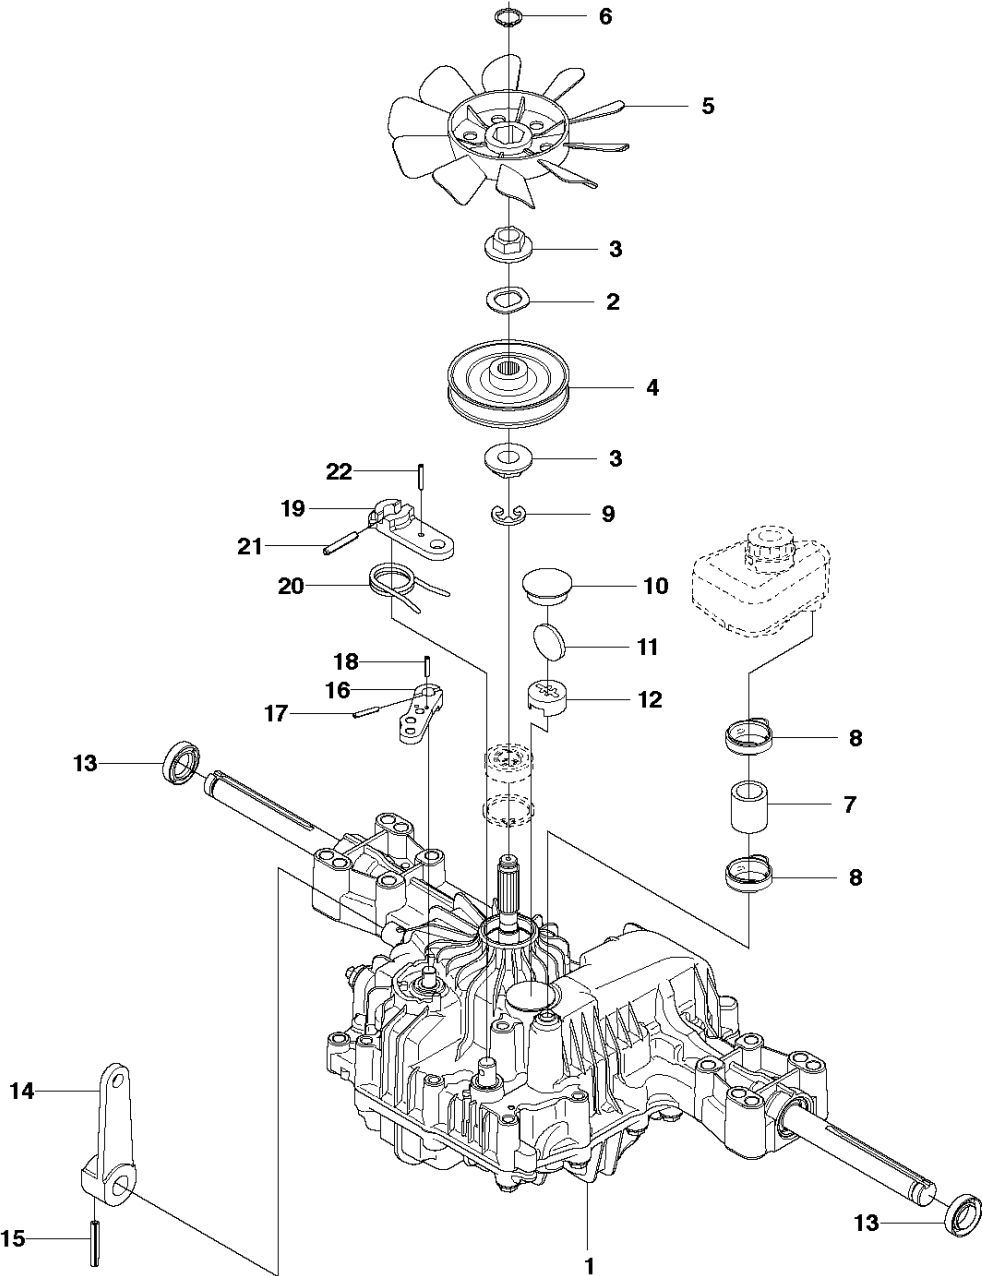

HYDROSTAT K46 EU

TRANSMISSION

R213 C, 967291001, 2015

Ref	Part No	Description	Remark	QTY	KIT
1	506 98 63-01	TRANSMISSION		1	
2	506 98 65-01	SPRING WASHER		1	
3	506 98 66-01	DISTANCE		2	
4	502 45 19-01	PULLEY		1	
5	506 98 68-01	FAN		1	
6	735 31 15-00	CIRCLIP		1	
7	502 45 16-01	TUBE		1	
8	506 98 70-01	HOSE CLAMP		2	
9	535 40 28-07	CLIP		1	1
10	535 40 28-32	PLUG		1	1
11	535 40 28-29	MAGNET		1	1
12	502 45 20-01	MAGNET HOLDER		1	1
13	535 40 28-37	SEALING		2	1
14	502 45 32-01	CONTROL LEVER		1	1
15	535 40 28-09	PIN RETAINING SCREW		1	1
16	535 40 28-17	LEVER		1	1
17	535 40 28-16	PIN RETAINING SCREW		1	1
18	535 40 28-33	PIN RETAINING SCREW		1	1
19	535 40 28-38	LEVER		1	1
20	535 40 28-39	RETURN SPRING		1	1
21	535 40 28-40	PIN RETAINING SCREW		1	1
22	535 40 28-41	PIN RETAINING SCREW		1	1