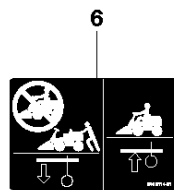

DECALS

DECALS

R213 C, 967291001, 2015

Ref	Part No	Description	Remark	QTY KIT
1	544 43 86-01	LABEL		1
2	577 06 20-01	DECAL		2
3	578 36 45-01	DECAL		2
4	505 21 77-01	LABEL		1
5	578 39 25-01	DECAL		1
6	544 21 14-01	LABEL		1
7	579 55 65-01	DECAL		1
8	576 97 34-01	DECAL		1