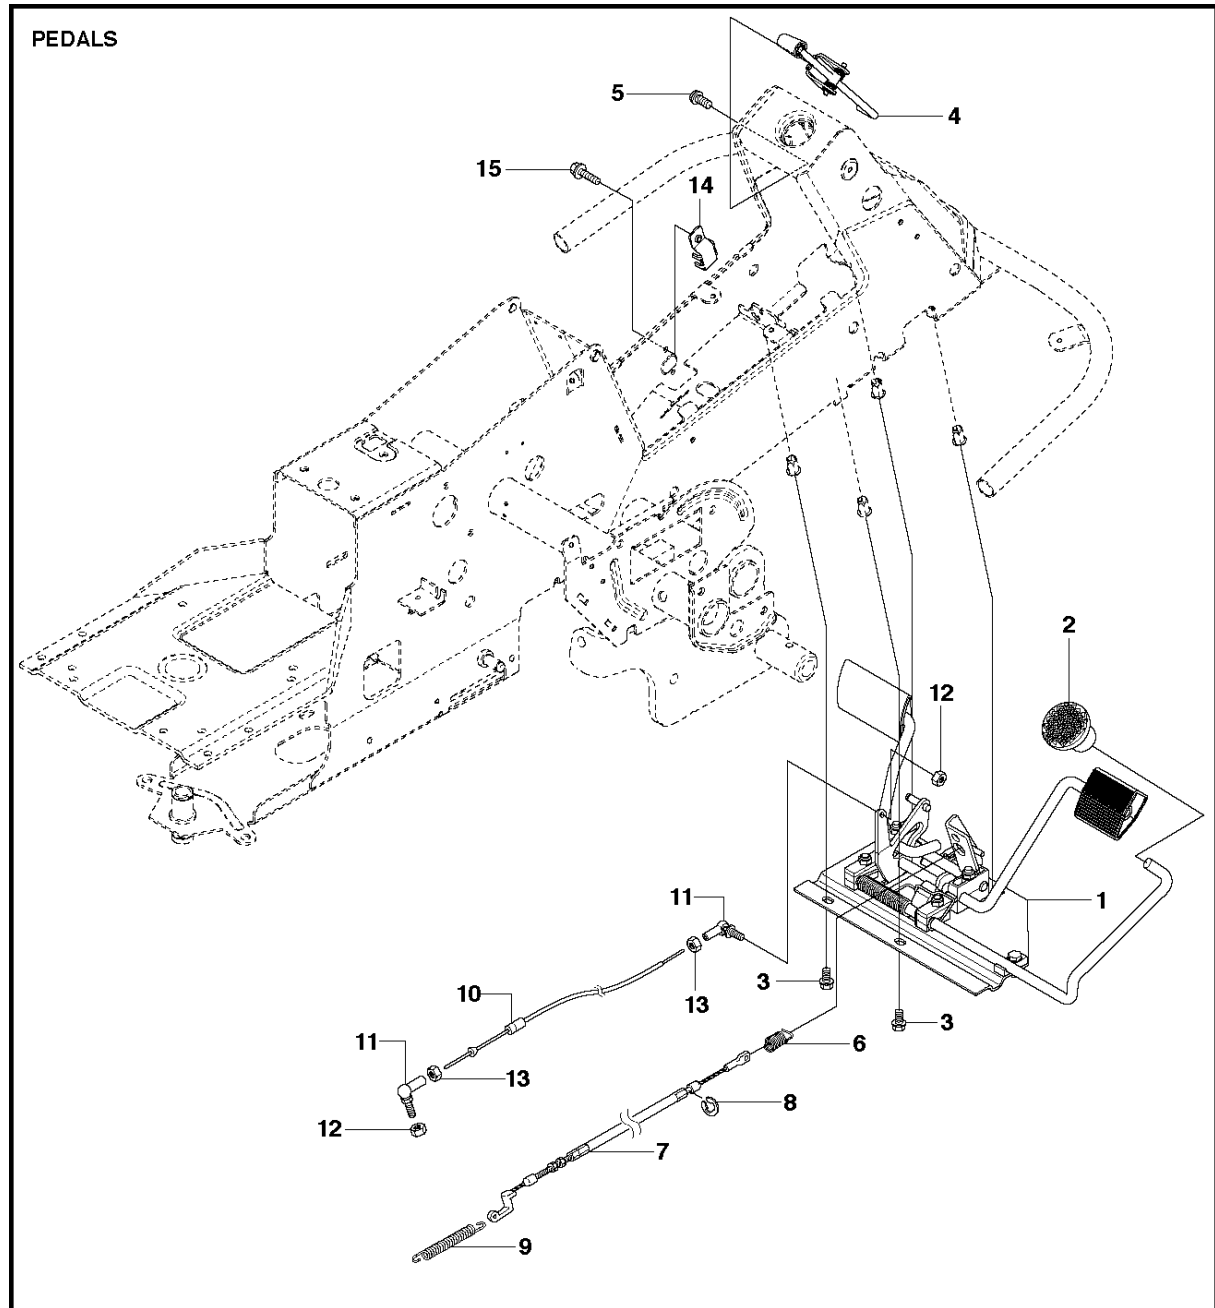

HEIGHT ADJUSTMENT

R213 C, 967291001, 2015

Ref	Part No	Description	Remark	QTY KIT
1	578 00 13-02	BRACKET		1
2	506 57 01-03	SCREW EHHFM		2
3	577 99 99-01	ADJUSTER		1
4	506 54 20-01	HANDLE		1
5	506 55 43-01	BEARING		2
6	735 31 22-20	E-CLIP		2
7	506 90 82-01	HEIGHT ROD		1
8	506 78 46-01	PEN		1
9	734 11 72-01	WASHER		1
10	732 21 18-01	LOCK NUT		1
11	731 23 18-01	HEXAGON NUT		1
12	721 61 83-01	SPLIT PIN		2
13	578 04 07-01	LINK		1
14	544 22 70-01	CONNECTION ROD		1
15	506 91 87-02	WASHER		1
16	506 57 01-05	SCREW EHHFM		1

MOWER LIFT / DECK LIFT

R213 C, 967291001, 2015

Ref	Part No	Description	Remark	QTY KIT
1	577 96 67-01	LIFTING LEVER ASSY		1
2	506 55 65-01	BEARING		2
3	525 40 66-01	PEN		1
5	721 61 83-01	SPLIT PIN		1
6	506 78 43-01	LINK ASSY		1
7	725 24 97-51	SCREW		1
8	731 23 20-51	HEXAGON NUT		1
9	544 43 36-01	LIFTING ARM		1
10	725 25 42-51	SCREW EHHM		1
11	732 25 22-01	HEXAGON LOCKING NUT		1
12	506 91 68-01	SPRING		1
13	506 90 56-01	OFFSET PULLEY		2
14	506 90 57-01	SHAFT		1
15	506 90 57-02	SHAFT		1
16	735 31 18-20	E-CLIP		2
17	506 55 46-09	CHAIN		1
18	506 55 47-01	LINKAGE		1
21	544 45 69-01	CONNECTION ROD		1
22	721 61 83-01	SPLIT PIN		1
23	544 37 86-01	LINK		1
24	735 31 14-20	E-CLIP		1
25	544 44 88-01	CONNECTION ROD		1
26	734 11 64-41	WASHER		2
27	721 61 83-01	SPLIT PIN		1
28	535 42 38-03	SCREW RSQM		1
29	577 99 95-01	SHEET		1
30	732 21 18-01	LOCK NUT		1