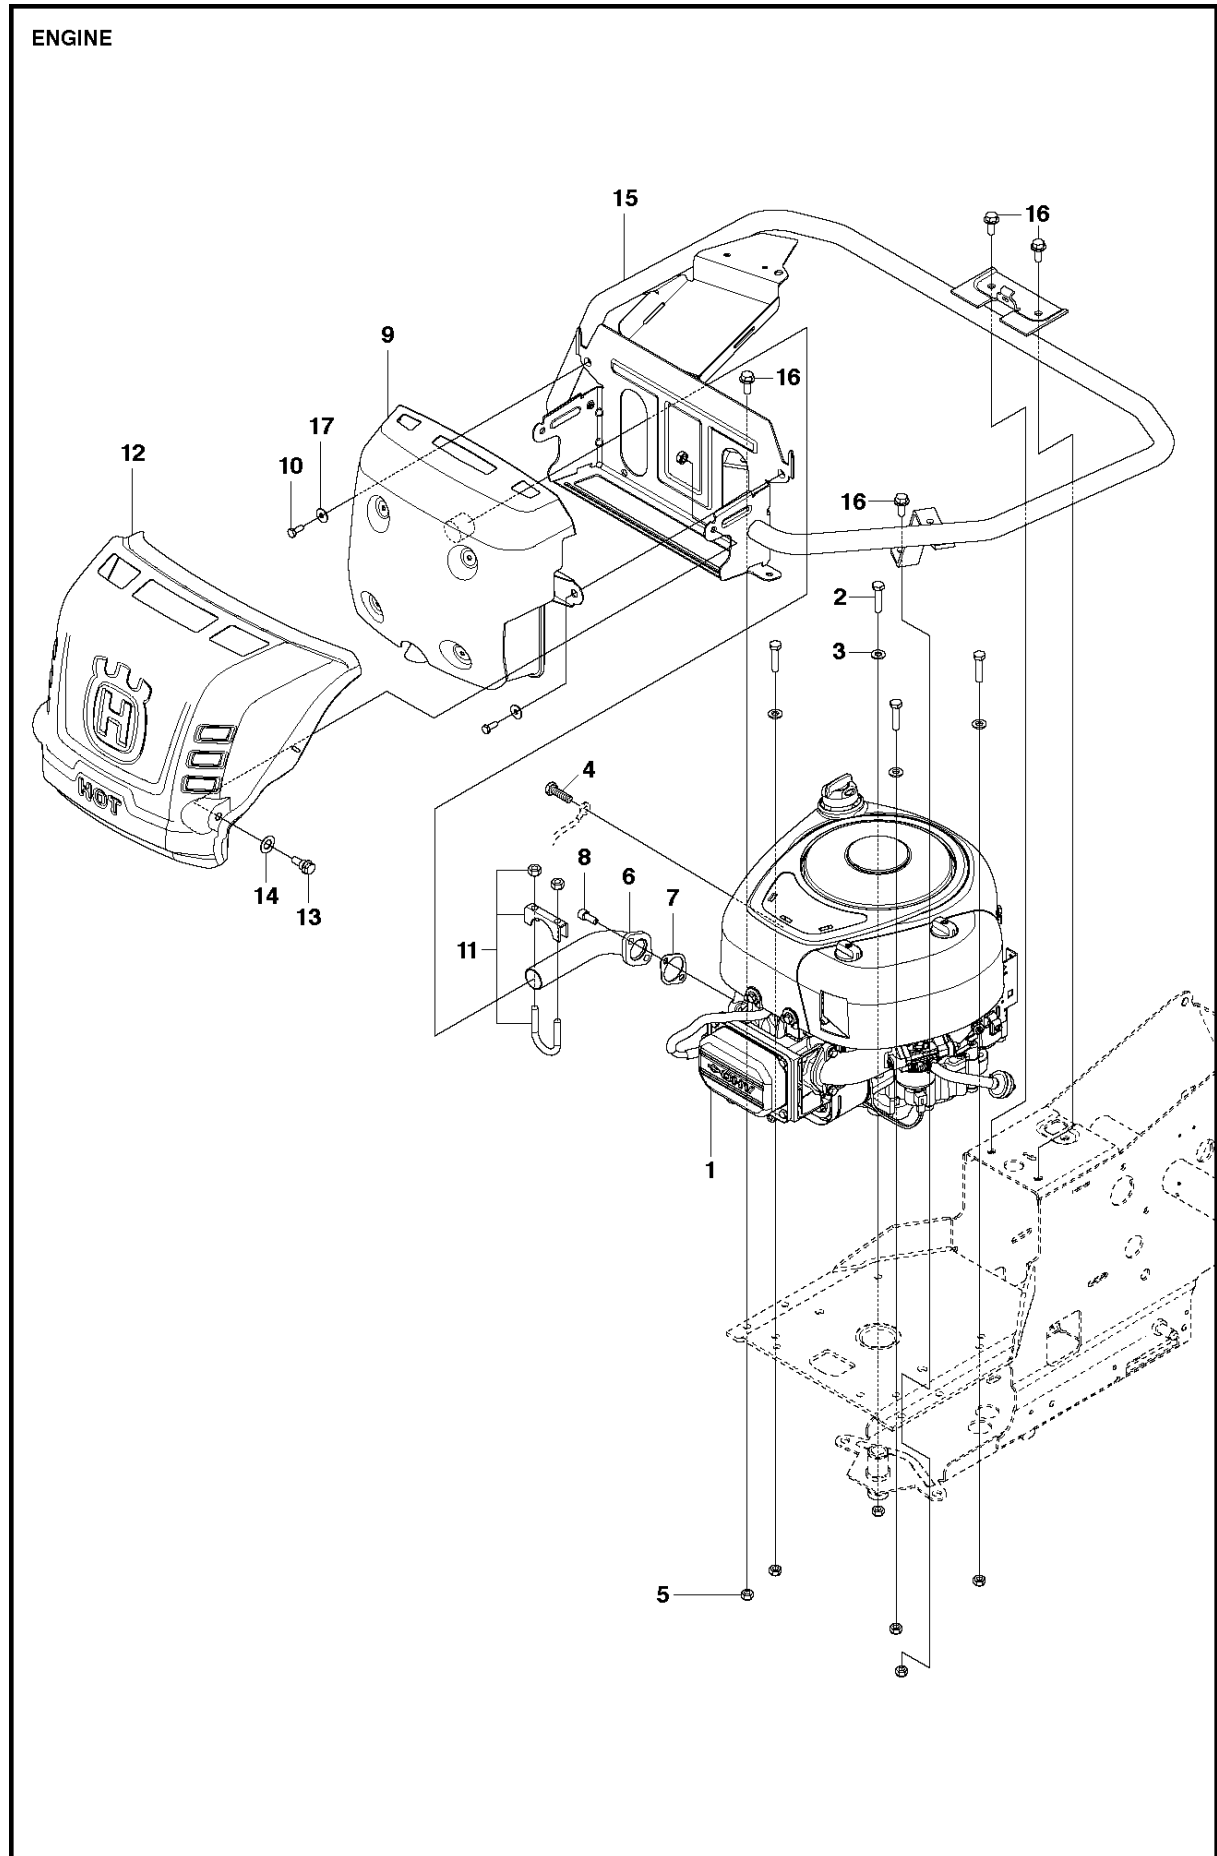

ENGINE

R213 C, 967291001, 2015

Ref	Part No	Description	Remark	QTY KIT
1	580 91 92-01	ENGINE		1
2	725 24 57-51	SCREW		4
3	734 11 64-01	WASHER		3
4	506 55 63-02	SCREW UNC		4
5	732 21 18-01	LOCK NUT		4
6	578 05 48-03	EXHAUST PIPE		1
7	506 91 45-01	GASKET		1
8	506 55 63-01	SCREW UNC		2
9	577 81 36-01	MUFFLER		1
10	725 23 64-61	SCREW EHHFT		2
11	506 66 84-01	CLAMP ASSY		1
12	577 81 85-02	HEAT SHIELD		1
13	506 59 74-01	SCREW EHHFM		2
14	506 83 94-01	SPRING WASHER		2
15	577 97 26-01	ENGINE FRAME		1
16	506 57 01-04	SCREW EHHFM		4
17	734 11 54-41	WASHER		1