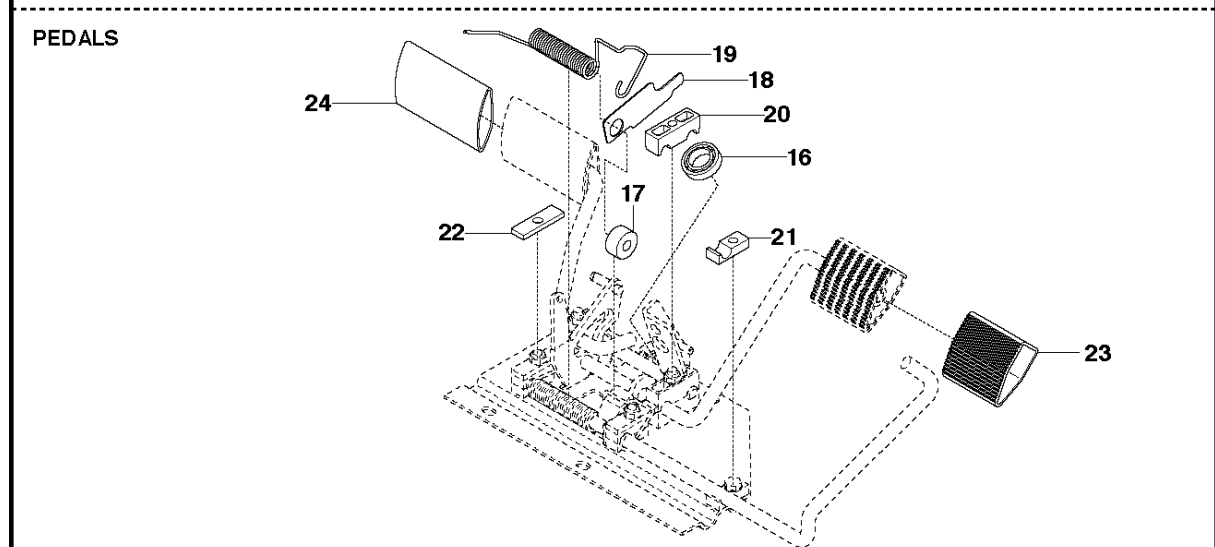

HEIGHT ADJUSTMENT

R213 C, 967291001, 2015

Ref	Part No	Description	Remark	QTY KIT
1	578 00 13-02	BRACKET		1
2	506 57 01-03	SCREW EHHFM		2
3	577 99 99-01	ADJUSTER		1
4	506 54 20-01	HANDLE		1
5	506 55 43-01	BEARING		2
6	735 31 22-20	E-CLIP		2
7	506 90 82-01	HEIGHT ROD		1
8	506 78 46-01	PEN		1
9	734 11 72-01	WASHER		1
10	732 21 18-01	LOCK NUT		1
11	731 23 18-01	HEXAGON NUT		1
12	721 61 83-01	SPLIT PIN		2
13	578 04 07-01	LINK		1
14	544 22 70-01	CONNECTION ROD		1
15	506 91 87-02	WASHER		1
16	506 57 01-05	SCREW EHHFM		1

MOWER LIFT / DECK LIFT

R213 C, 967291001, 2015

Ref	Part No	Description	Remark	QTY KIT
1	577 96 67-01	LIFTING LEVER ASSY		1
2	506 55 65-01	BEARING		2
3	525 40 66-01	PEN		1
5	721 61 83-01	SPLIT PIN		1
6	506 78 43-01	LINK ASSY		1
7	725 24 97-51	SCREW		1
8	731 23 20-51	HEXAGON NUT		1
9	544 43 36-01	LIFTING ARM		1
10	725 25 42-51	SCREW EHHM		1
11	732 25 22-01	HEXAGON LOCKING NUT		1
12	506 91 68-01	SPRING		1
13	506 90 56-01	OFFSET PULLEY		2
14	506 90 57-01	SHAFT		1
15	506 90 57-02	SHAFT		1
16	735 31 18-20	E-CLIP		2
17	506 55 46-09	CHAIN		1
18	506 55 47-01	LINKAGE		1
21	544 45 69-01	CONNECTION ROD		1
22	721 61 83-01	SPLIT PIN		1
23	544 37 86-01	LINK		1
24	735 31 14-20	E-CLIP		1
25	544 44 88-01	CONNECTION ROD		1
26	734 11 64-41	WASHER		2
27	721 61 83-01	SPLIT PIN		1
28	535 42 38-03	SCREW RSQM		1
29	577 99 95-01	SHEET		1
30	732 21 18-01	LOCK NUT		1