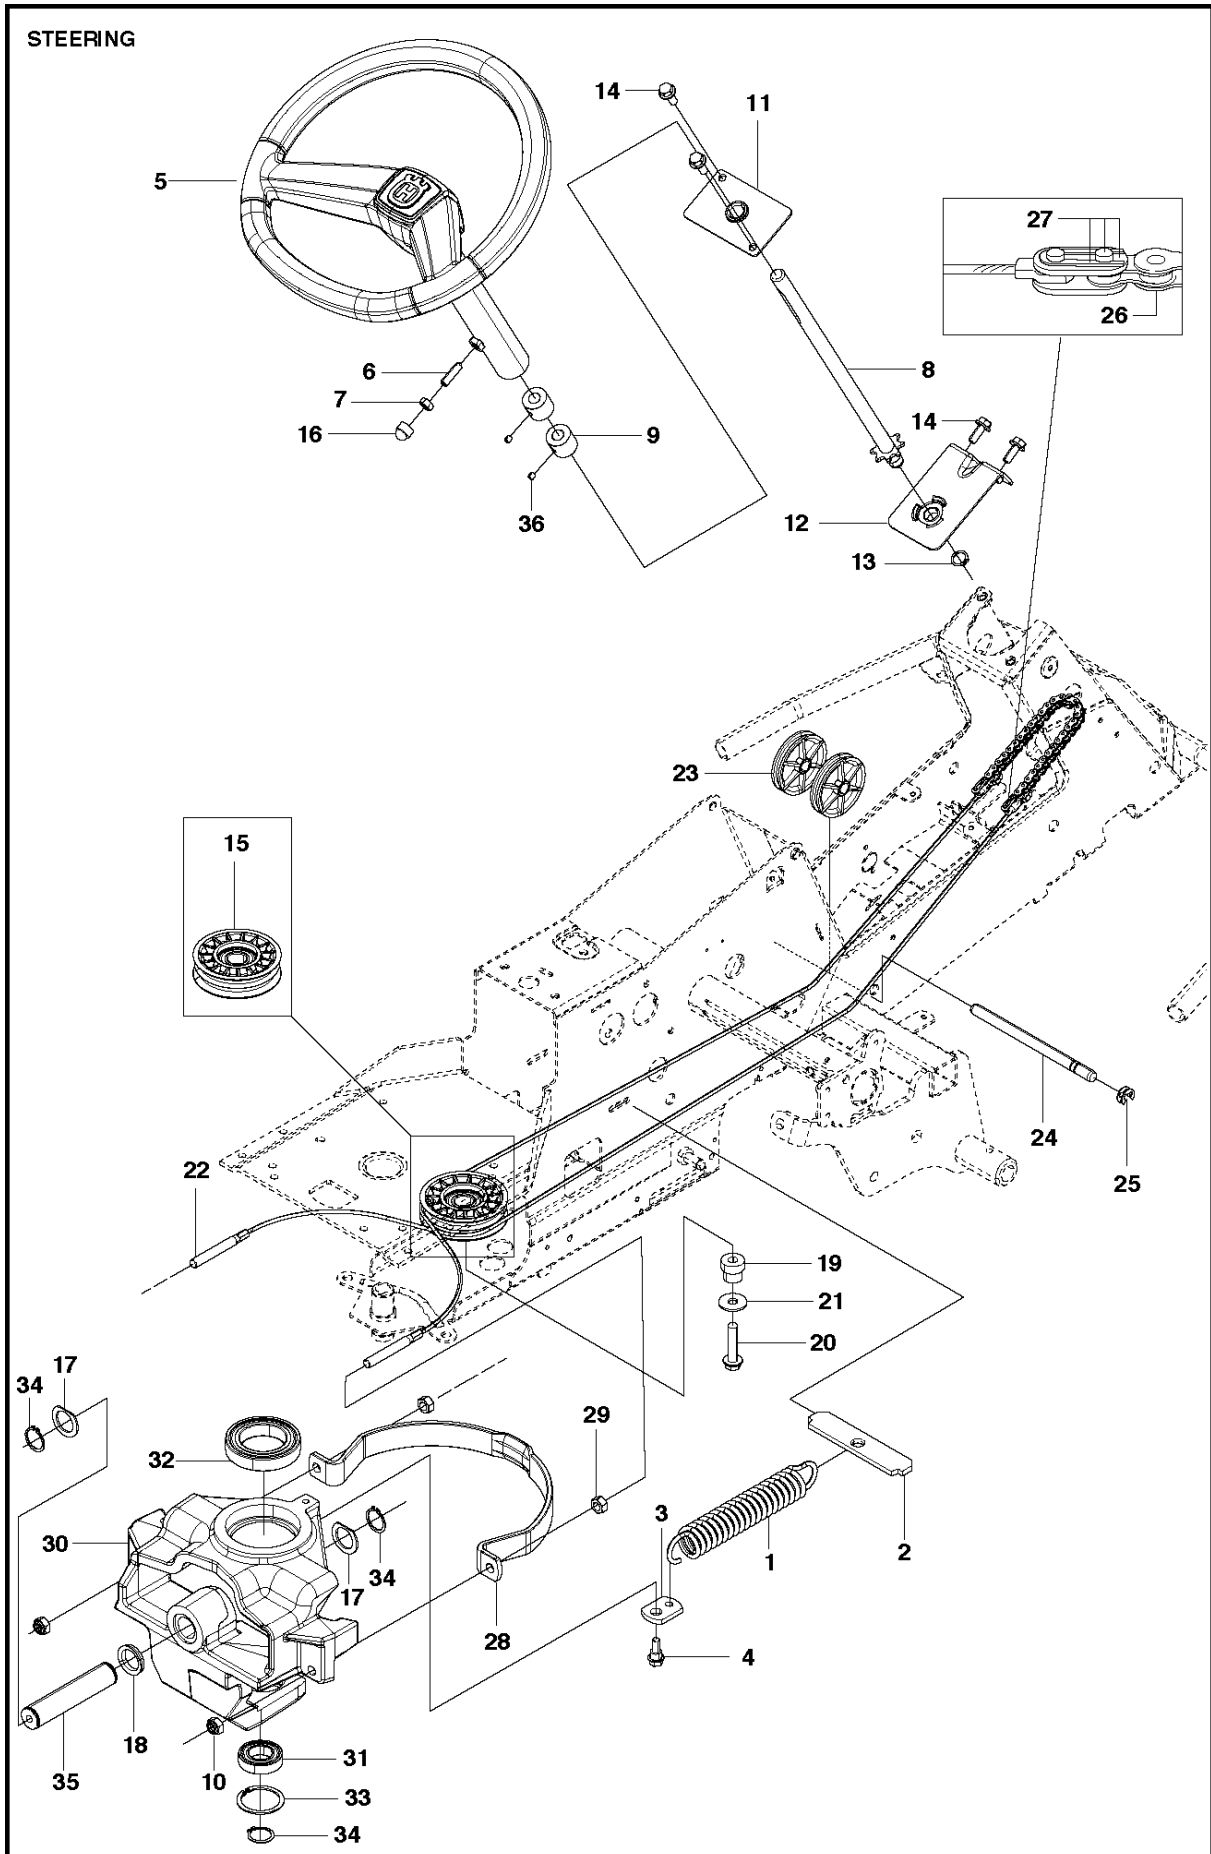

STEERING

R213 C, 967291001, 2015

Ref	Part No	Description	Remark	QTY KIT
1	506 67 19-01	SPRING		1
2	506 57 63-01	SPRING RETAINER		1
3	506 67 08-01	LINK		1
4	506 59 74-01	SCREW EHHFM		1
5	577 96 04-02	STEERING WHEEL		1
6	728 74 55-05	SCREW IHSETM		1
7	731 23 18-01	HEXAGON NUT		1
8	583 89 99-01	STEERING ROD		1
9	506 86 34-01	DRIVER		2
10	732 21 20-51	NUT		2
11	584 15 56-01	BRACKET		1
12	583 89 97-01	BRACKET		1
13	735 31 17-00	CIRCLIP		1
14	506 57 01-04	SCREW EHHFM		4
15	576 49 25-01	PULLEY		1
16	544 43 32-01	PROTECTIVE COVER		1
17	506 77 34-01	WASHER		2
18	740 68 14-21	V-RING		1
19	576 48 73-01	BUSHING		1
20	506 67 54-03	SCREW EHHFM		1
21	734 11 74-41	WASHER		1
22	577 19 99-04	WIRE ASSY		2
23	506 52 24-01	STARTER PULLEY		2
24	506 53 94-04	SHAFT		1
25	735 31 14-20	E-CLIP		2
26	506 55 46-01	CHAIN		1
27	506 55 47-01	LINKAGE		2
28	544 42 73-01	WIRE GUIDE		1
29	731 23 20-01	HEXAGON NUT		2
30	577 65 93-01	SPINDLE		1
31	738 21 05-04	BALL BEARING		1
32	738 21 10-04	BALL BEARING		1
33	735 31 40-10	CIRCLIP		1
34	735 31 26-00	CIRCLIP		3
35	506 98 59-01	SWING AXLE		1
36	728 84 43-05	SCREW IHSETM		2