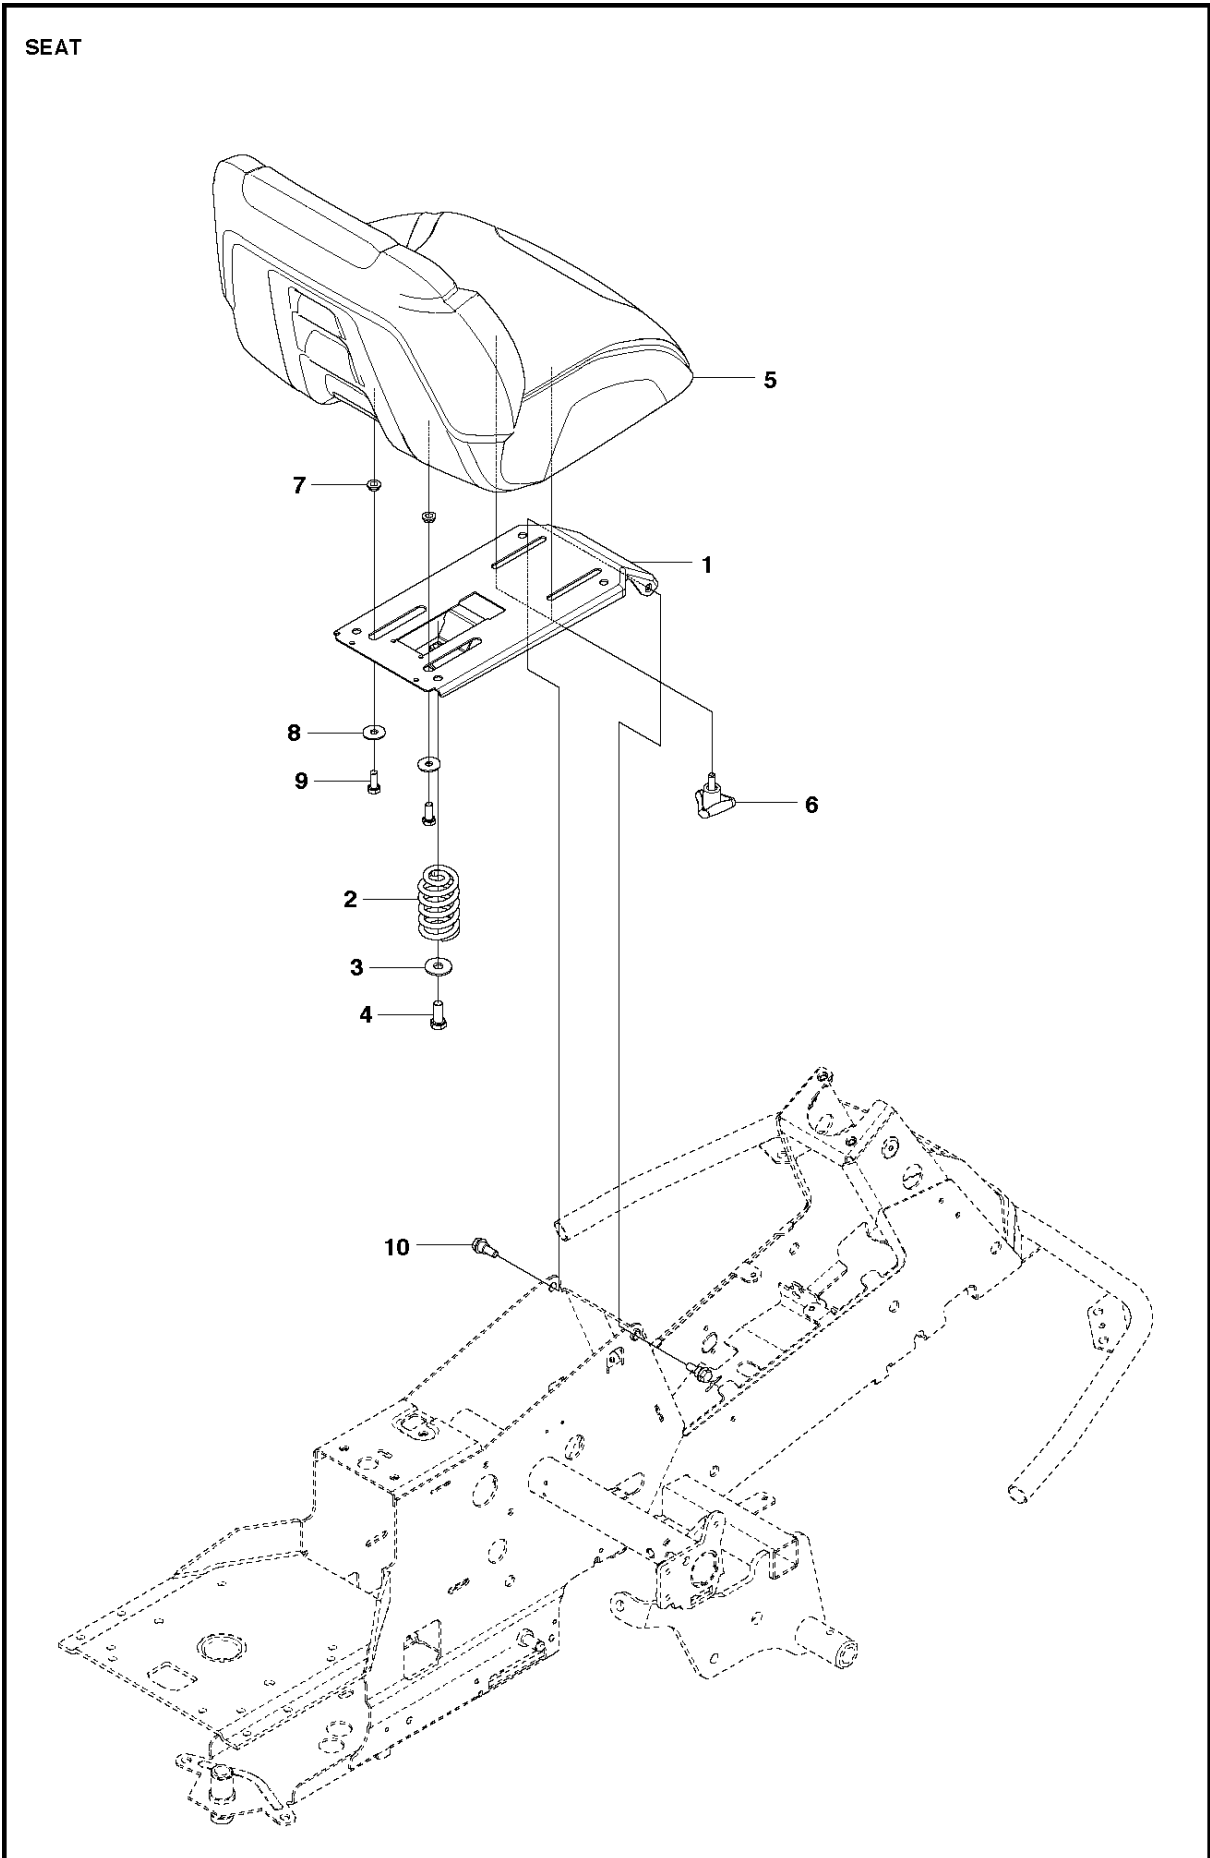

SEAT

R213 C, 967291001, 2015

Ref	Part No	Description	Remark	QTY KIT
1	587 15 27-01	SEAT BRACKET		1
2	506 91 53-01	COMPRESSION SPRING		1
3	734 11 74-41	WASHER		1
4	725 24 93-71	SCREW EHHM		1
5	587 39 76-01	SEAT		1
6	585 06 52-02	KNOB		2
7	506 56 53-01	BUSHING		2
8	734 11 64-41	WASHER		2
9	725 24 51-71	SCREW EHHM		2
10	506 59 74-01	SCREW EHHFM		2