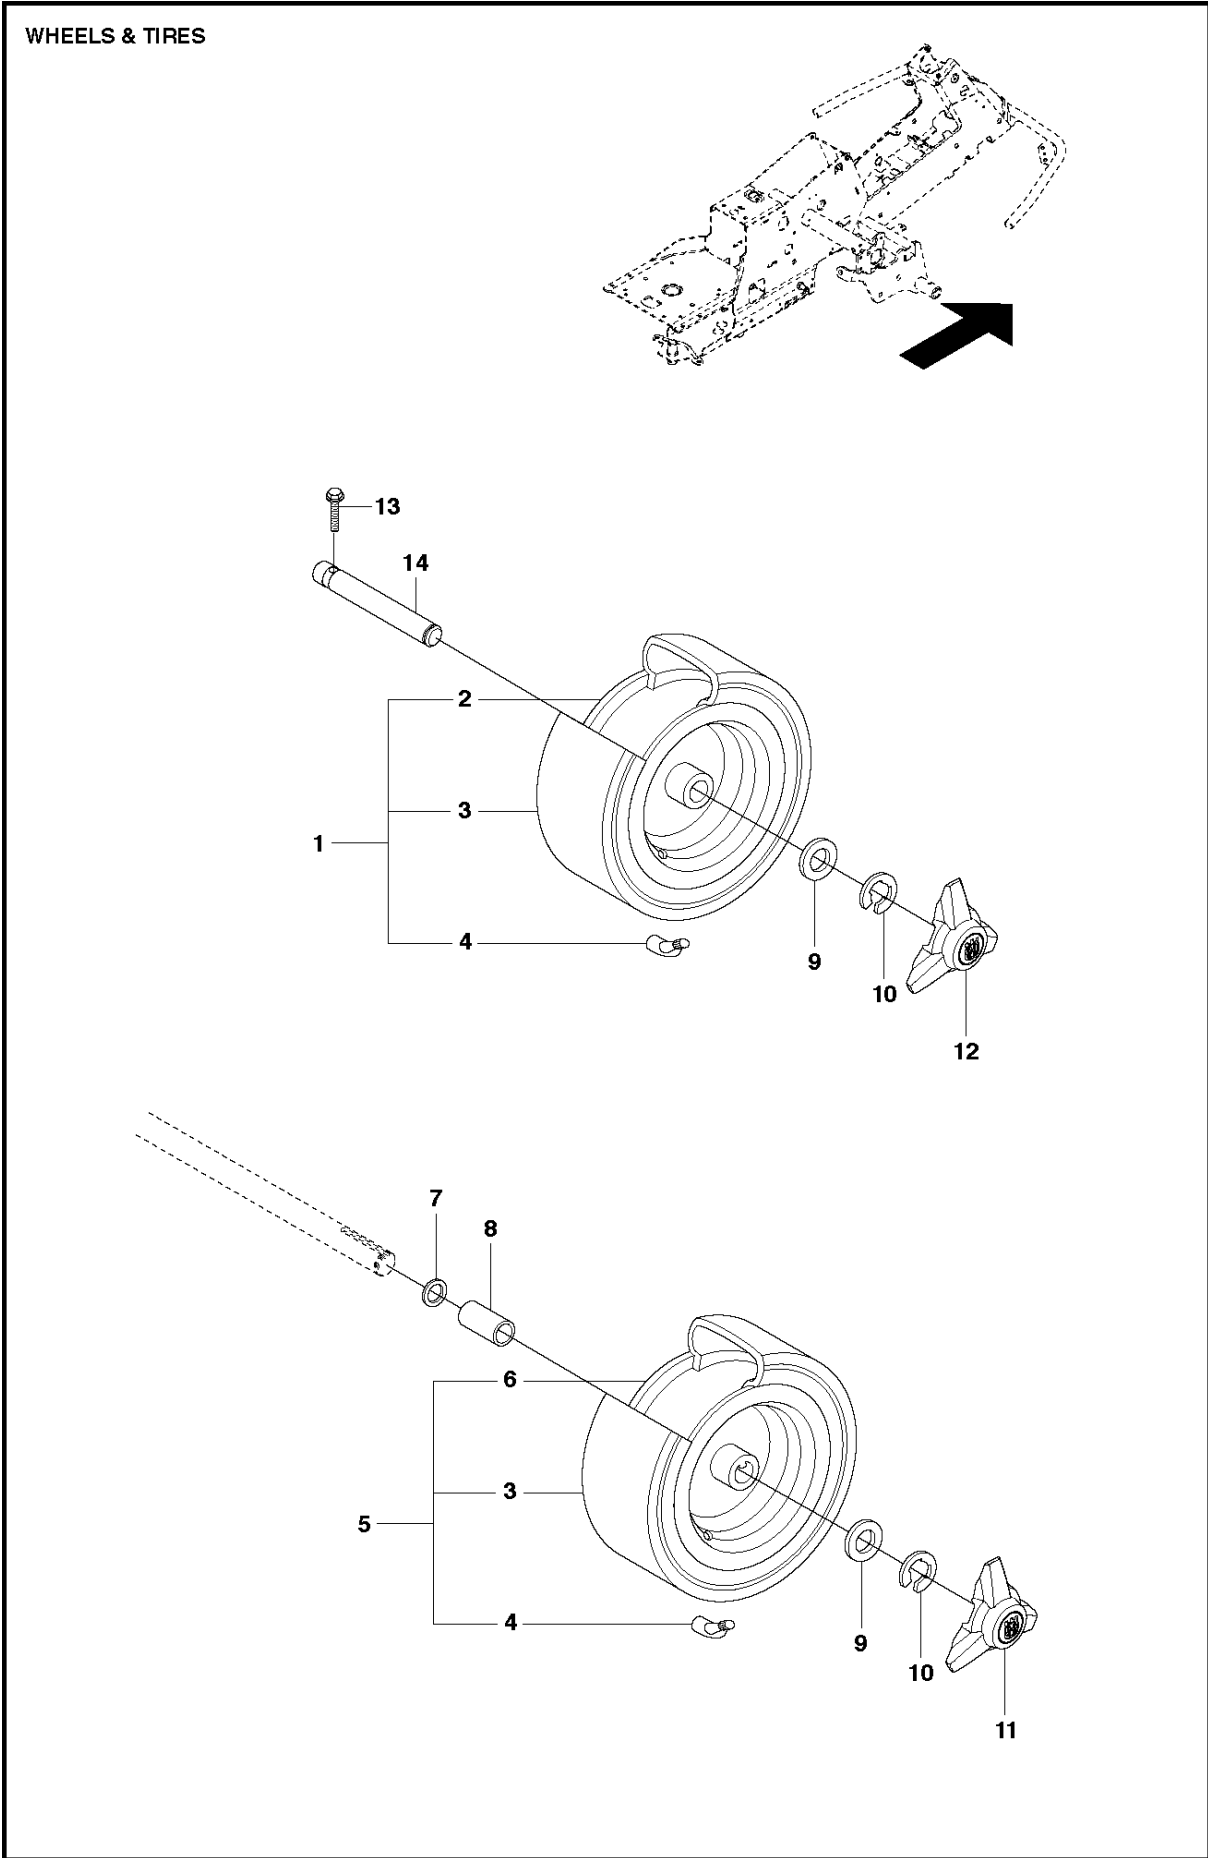

WHEELS & TIRES

R213 C, 967291001, 2015

Ref	Part No	Description	Remark	QTY	KIT
1	523 01 22-02	WHEEL		2	
2	523 03 45-01	RIM		1	1
3	523 03 46-02	TYRE		1	1, 5
4	523 03 47-01	VALVE		1	1, 5
5	523 01 26-02	WHEEL		2	
6	523 03 48-01	RIM		1	5
7	506 50 48-05	WASHER		4	
8	506 59 62-03	SPACING SLEEVE		2	
9	506 50 48-03	WASHER		2	
10	506 89 90-01	E-CLIP		4	
11	544 35 35-01	HUB CAP		2	
12	544 35 35-02	HUB CAP		2	
13	725 24 59-61	SCREW EHHFT		2	
14	535 47 08-01	WHEEL AXLE		2