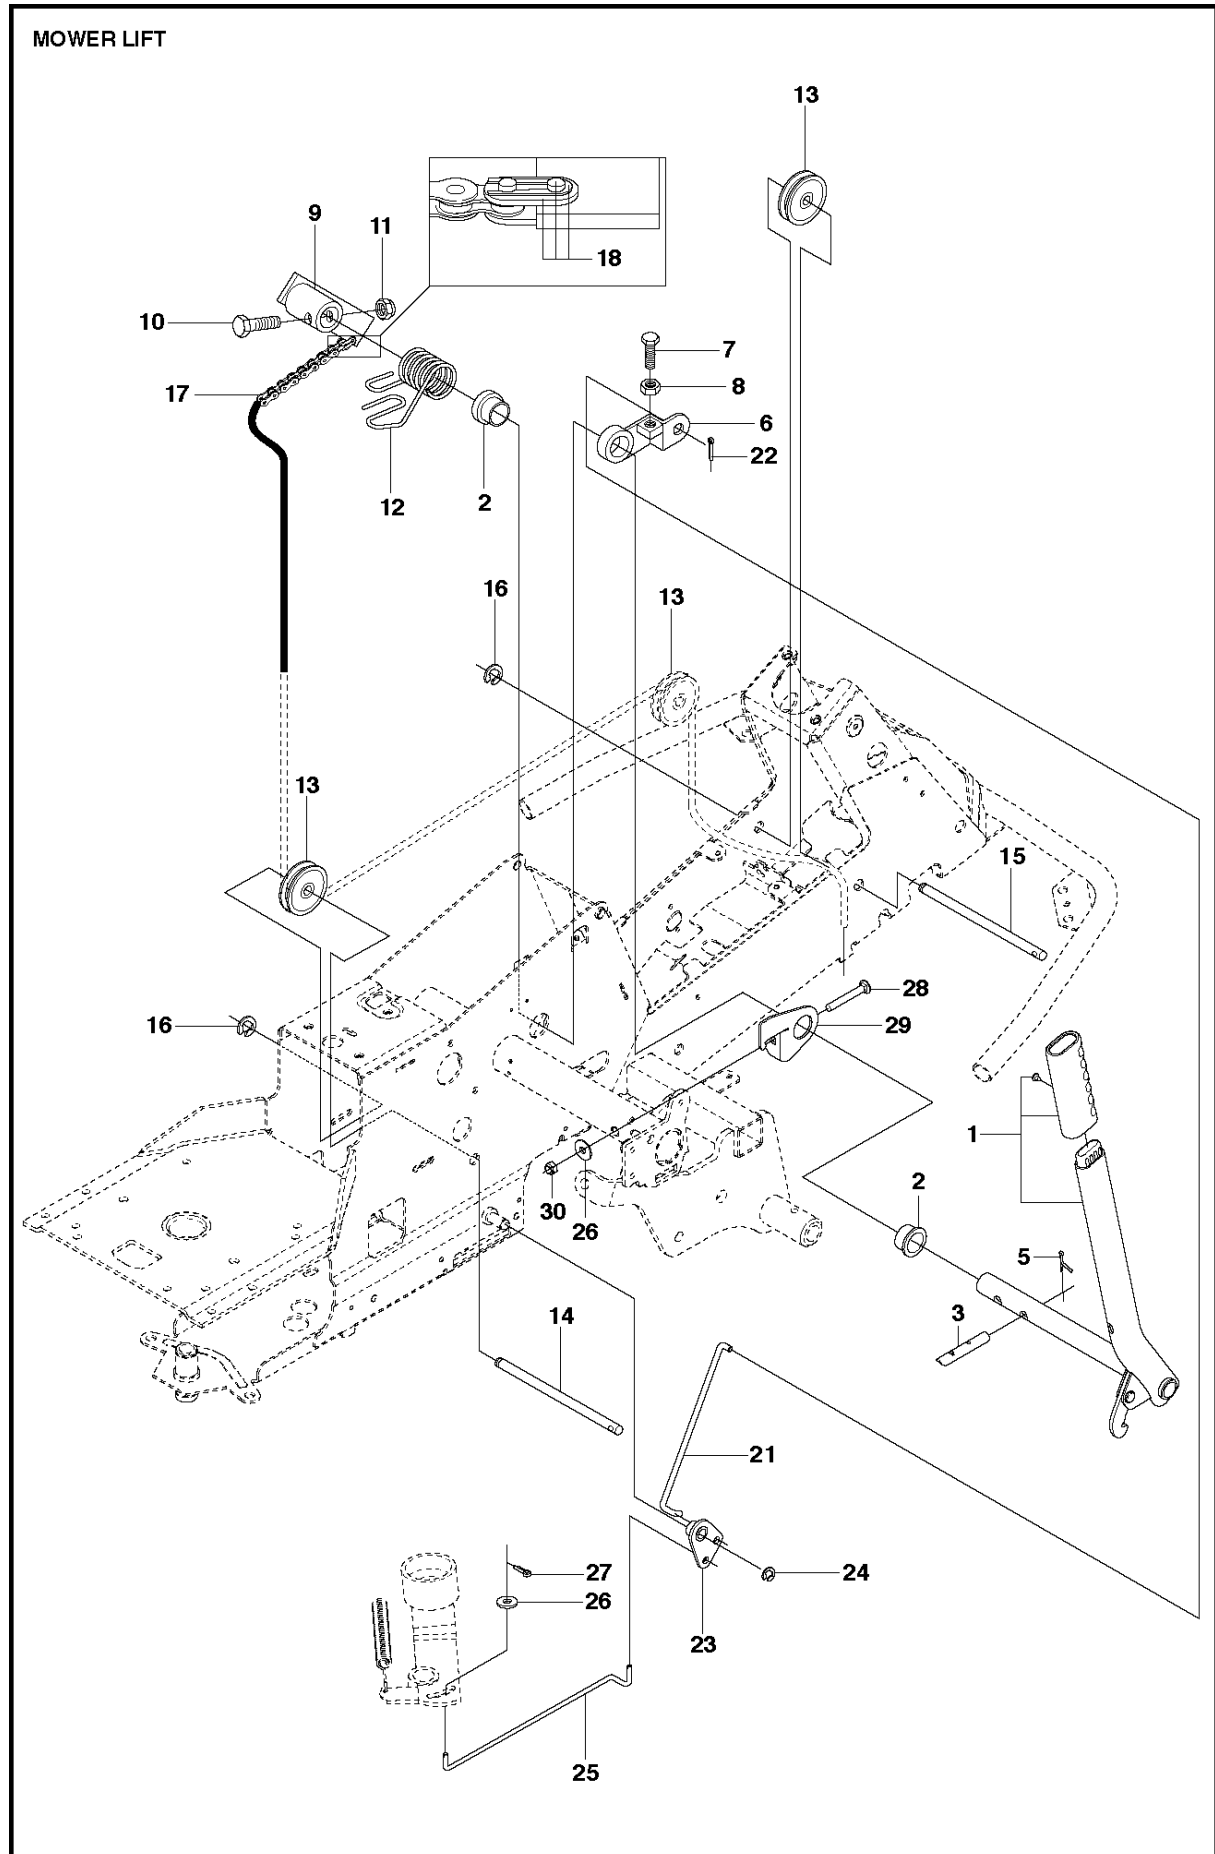

MOWER LIFT / DECK LIFT

R213 C, 967291001, 2015

Ref	Part No	Description	Remark	QTY KIT
1	577 96 67-01	LIFTING LEVER ASSY		1
2	506 55 65-01	BEARING		2
3	525 40 66-01	PEN		1
5	721 61 83-01	SPLIT PIN		1
6	506 78 43-01	LINK ASSY		1
7	725 24 97-51	SCREW		1
8	731 23 20-51	HEXAGON NUT		1
9	544 43 36-01	LIFTING ARM		1
10	725 25 42-51	SCREW EHHM		1
11	732 25 22-01	HEXAGON LOCKING NUT		1
12	506 91 68-01	SPRING		1
13	506 90 56-01	OFFSET PULLEY		2
14	506 90 57-01	SHAFT		1
15	506 90 57-02	SHAFT		1
16	735 31 18-20	E-CLIP		2
17	506 55 46-09	CHAIN		1
18	506 55 47-01	LINKAGE		1
21	544 45 69-01	CONNECTION ROD		1
22	721 61 83-01	SPLIT PIN		1
23	544 37 86-01	LINK		1
24	735 31 14-20	E-CLIP		1
25	544 44 88-01	CONNECTION ROD		1
26	734 11 64-41	WASHER		2
27	721 61 83-01	SPLIT PIN		1
28	535 42 38-03	SCREW RSQM		1
29	577 99 95-01	SHEET		1
30	732 21 18-01	LOCK NUT		1