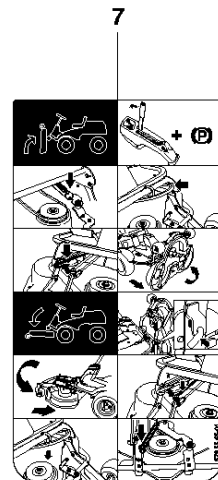

DECALS

DECALS

R213 C, 967291001, 2015

Ref	Part No	Description	Remark	QTY KIT
1	544 43 86-01	LABEL		1
2	577 06 20-01	DECAL		2
3	578 36 45-01	DECAL		2
4	505 21 77-01	LABEL		1
5	578 39 25-01	DECAL		1
6	544 21 14-01	LABEL		1
7	579 55 65-01	DECAL		1
8	576 97 34-01	DECAL		1