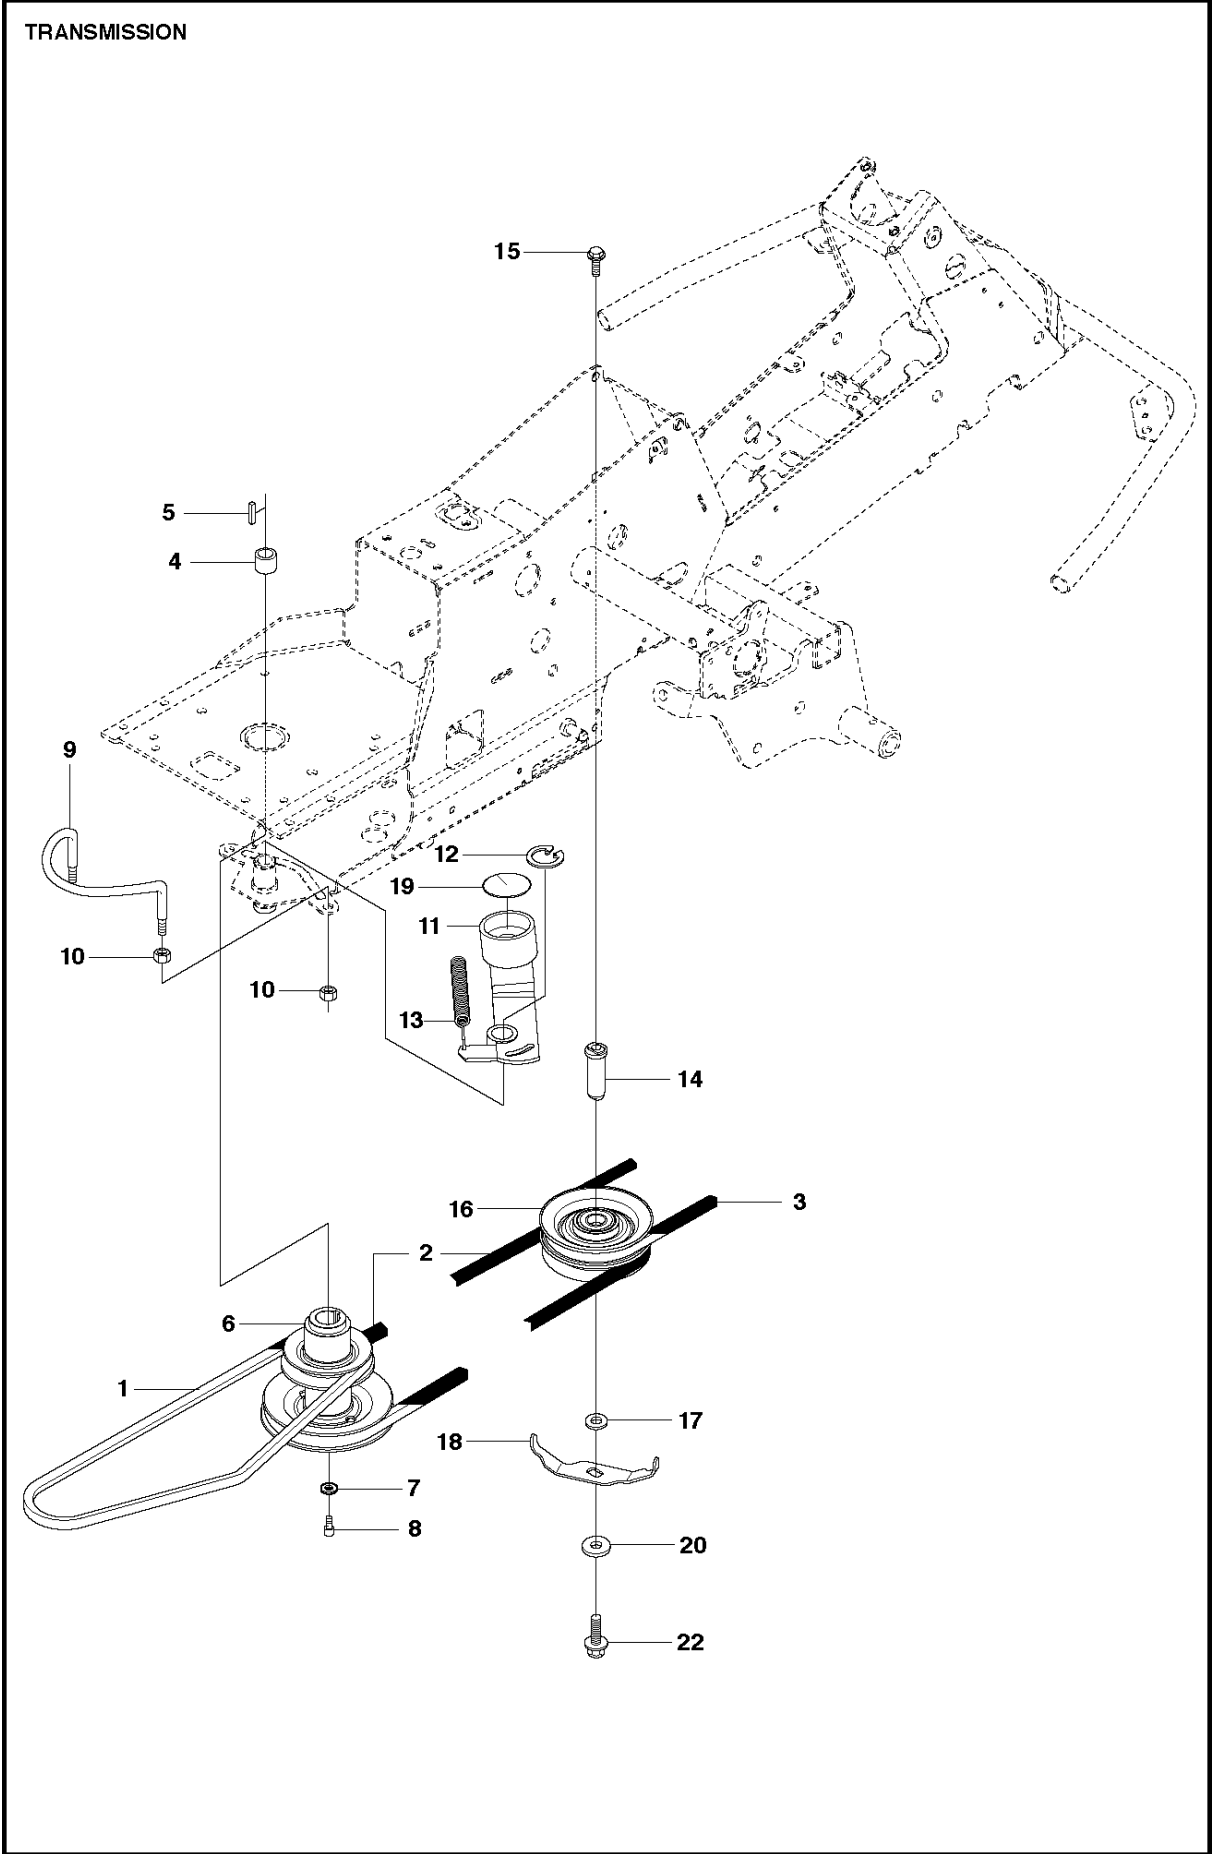

TRANSMISSION

R213 C, 967291001, 2015

Ref	Part No	Description	Remark	QTY KIT
1	522 93 03-01	BELT		1
2	544 40 02-01	BELT		1
3	585 03 44-01	BELT		1
4	506 50 92-01	SPACING SLEEVE		1
5	506 55 59-01	WEDGE		1
6	535 48 24-01	PULLEY		1
7	506 59 75-01	WASHER		1
8	506 55 60-02	SCREW UNC		1
9	587 42 52-01	BELT GUIDE		1
10	732 21 20-51	NUT		2
11	535 48 44-01	BELT TENSIONER ASSY		1
12	735 31 26-00	CIRCLIP		1
13	506 66 56-01	SPRING		1
14	581 91 64-01	SHAFT		1
15	506 67 54-02	SCREW EHHFM		1
16	535 48 22-01	MELLANHJUL		1
17	725 24 93-71	SCREW EHHM		2
18	544 40 53-01	BELT GUIDE		1
19	535 48 50-01	SEALING		1
20	586 32 02-01	DISTANCE		1
22	586 32 04-01	SCREW		1