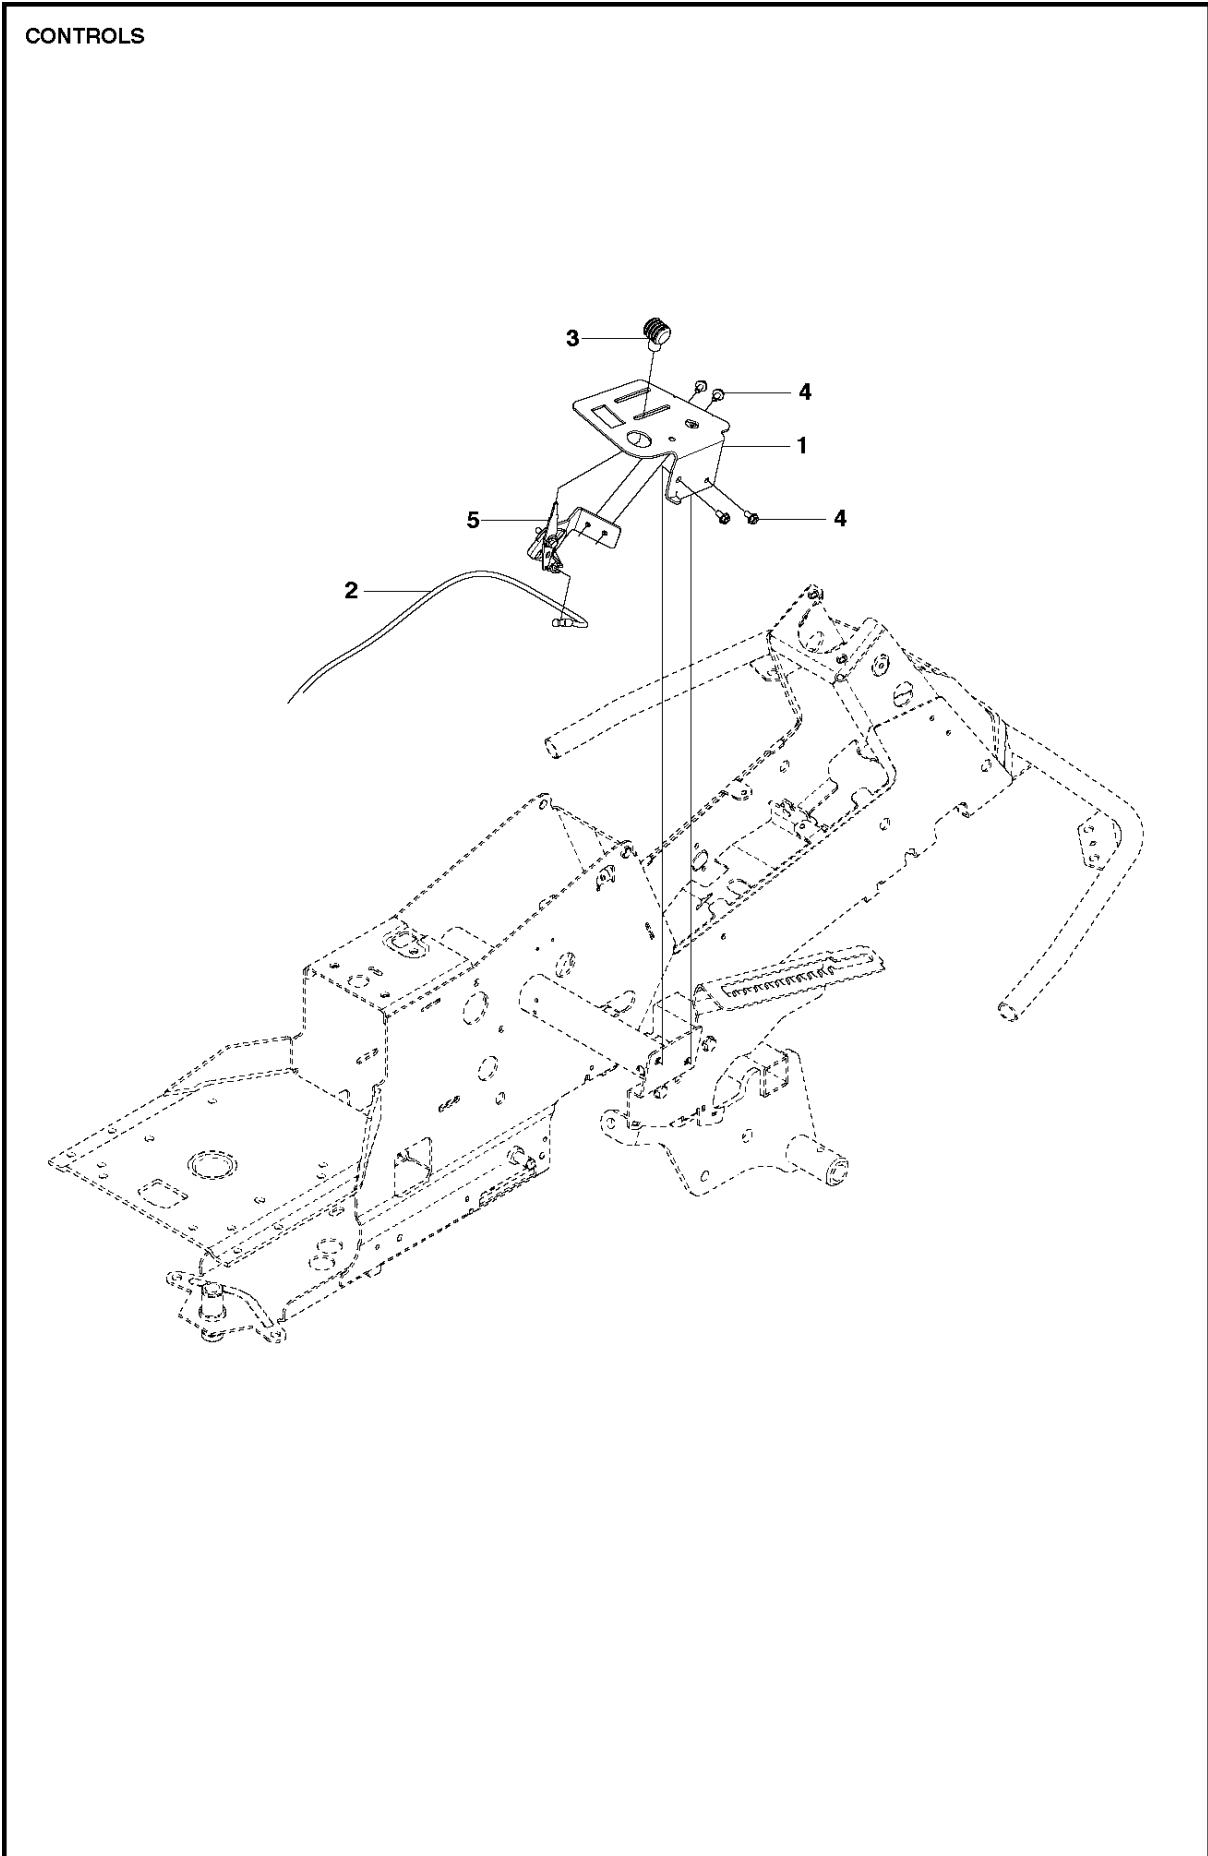

CONTROLS

R213 C, 967291001, 2015

Ref	Part No	Description	Remark	QTY KIT
1	578 03 31-01	SUPPORT		1
2	544 30 17-01	WIRE		1
3	506 88 91-01	KNOB		1
4	535 47 52-12	SCREW EHHFM		4
5	578 02 35-01	THROTTLE CONTROL		1