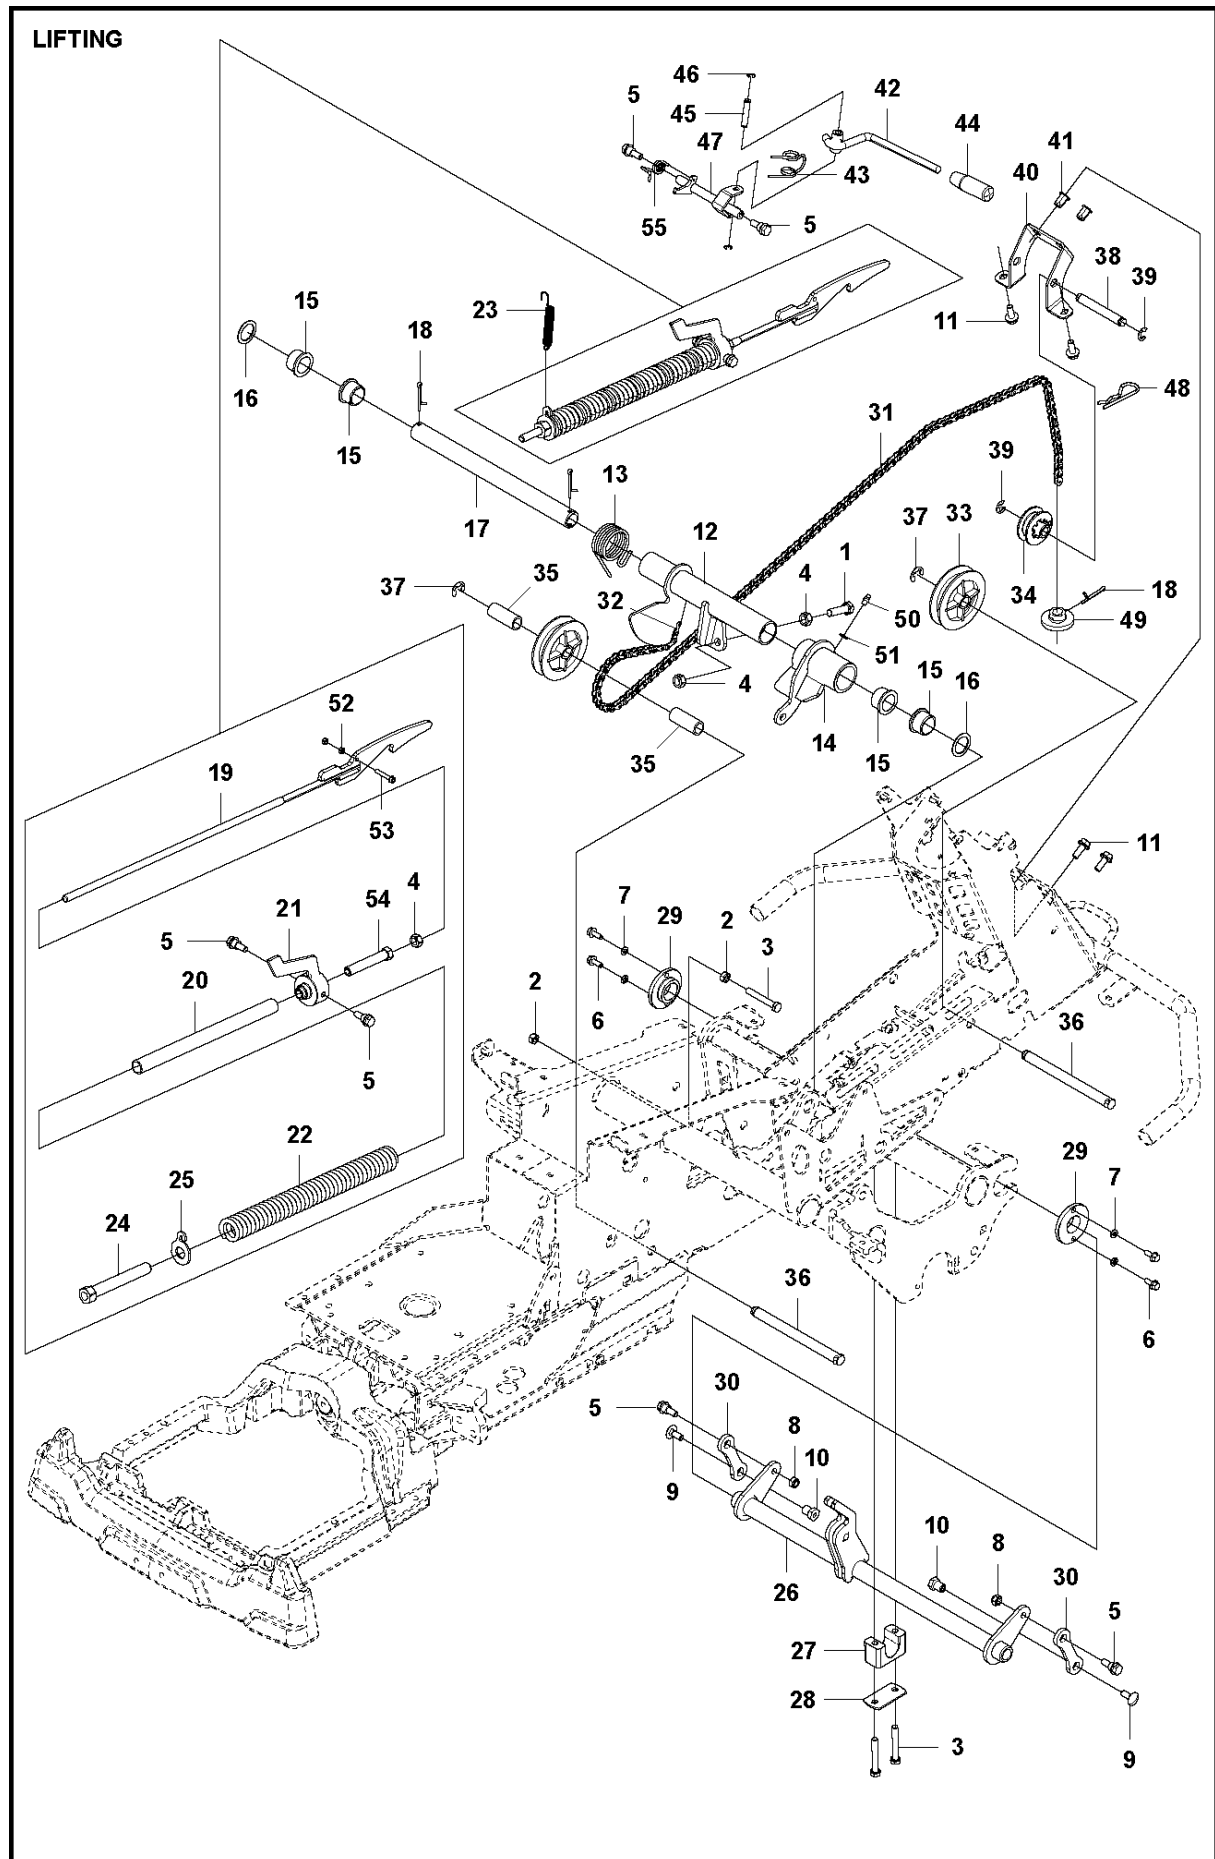

MOWER LIFT / DECK LIFT

R420TsX AWD, 967648401, 2019-01

Ref	Part No	Description	Remark	QTY KIT
1	725 24 97-71	SCREW EHHM		1
2	731 23 18-01	HEXAGON NUT		2
3	725 24 62-51	SCREW EHHM		3
4	731 23 20-01	HEXAGON NUT		3
5	506 59 74-01	SCREW EHHFM		6
6	725 23 68-61	SCREW EHHFT		4
7	734 11 53-01	WASHER		4
8	732 21 18-01	LOCK NUT		3
9	727 64 51-51	SCREW		2
10	503 28 48-01	SHOULDER NUT		2
11	506 57 01-04	SCREW EHHFM		4
12	590 15 50-01	LEVER ASSY		1
13	589 56 55-01	SPRING		1
14	590 15 86-01	LEVER ASSY		1
15	584 87 13-01	BEARING		4
16	506 50 48-06	WASHER		2
17	589 56 56-01	SHAFT		1
18	721 62 01-01	SPLIT PIN		3
19	590 10 26-01	ROD		1
20	593 61 44-01	SLEEVE		1
21	593 77 51-01	HUB ASSY		1
22	590 17 98-01	SPRING		1
23	593 84 29-01	SPRING		1
24	590 18 20-01	ADJUSTMENT ROD		1
25	590 18 21-01	WASHER		1
26	590 09 98-01	CROSSBAR		1
27	504 19 03-01	BEARING COVER		1
28	506 81 38-01	REINFORCING PLATE		1
29	590 08 15-01	BUSHING		2
30	590 08 06-01	SHEET		2
31	506 55 46-15	CHAIN		1
32	506 55 47-01	LINKAGE		1
33	506 90 56-01	OFFSET PULLEY		2
34	590 07 86-01	PULLEY		1
35	506 90 58-01	TUBE SLEEVE		2
36	582 87 19-01	SHAFT		2
37	735 31 18-20	E-CLIP		2
38	590 07 77-01	SHAFT		1
39	735 31 14-20	E-CLIP		2
40	590 06 73-01	BRACKET		1
41	506 91 62-01	NUT		2
42	593 77 47-01	LEVER ASSY		1
43	593 74 49-01	SPRING		1
44	593 98 00-01	KNOB		1
45	575 80 59-01	SHAFT		1
46	735 31 09-21	E-CLIP		2
47	593 37 17-01	LEVER ASSY		1
48	506 96 66-01	HAIR PIN COTTER		1
49	506 90 59-01	CHAIN STOP		1
50	738 88 10-01	LUBRICATION NIPPLE		1
51	734 11 52-01	WASHER		1
52	732 21 14-01	LOCK NUT		2
53	525 75 51-03	SCREW ITXSCFM		1
54	597 09 45-01	SLEEVE		1
55	597 09 48-01	SPRING		1