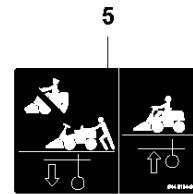

DECALS

DECALS

R420TsX AWD, 967648401, 2019-01

Ref	Part No	Description	Remark	QTY KIT
1	594 73 75-01	DECAL		1
2	582 57 00-01	LABEL		1
3	594 95 02-01	LABEL		1
4	594 95 03-01	LABEL		1
5	544 21 14-01	LABEL		2
6	581 78 40-04	LABEL		1
7	594 98 95-02	DECAL		2
8	505 51 66-01	LABEL		1
9	579 09 15-01	DECAL		1
10	577 46 90-01	DECAL		2
11	594 95 39-01	LABEL		1