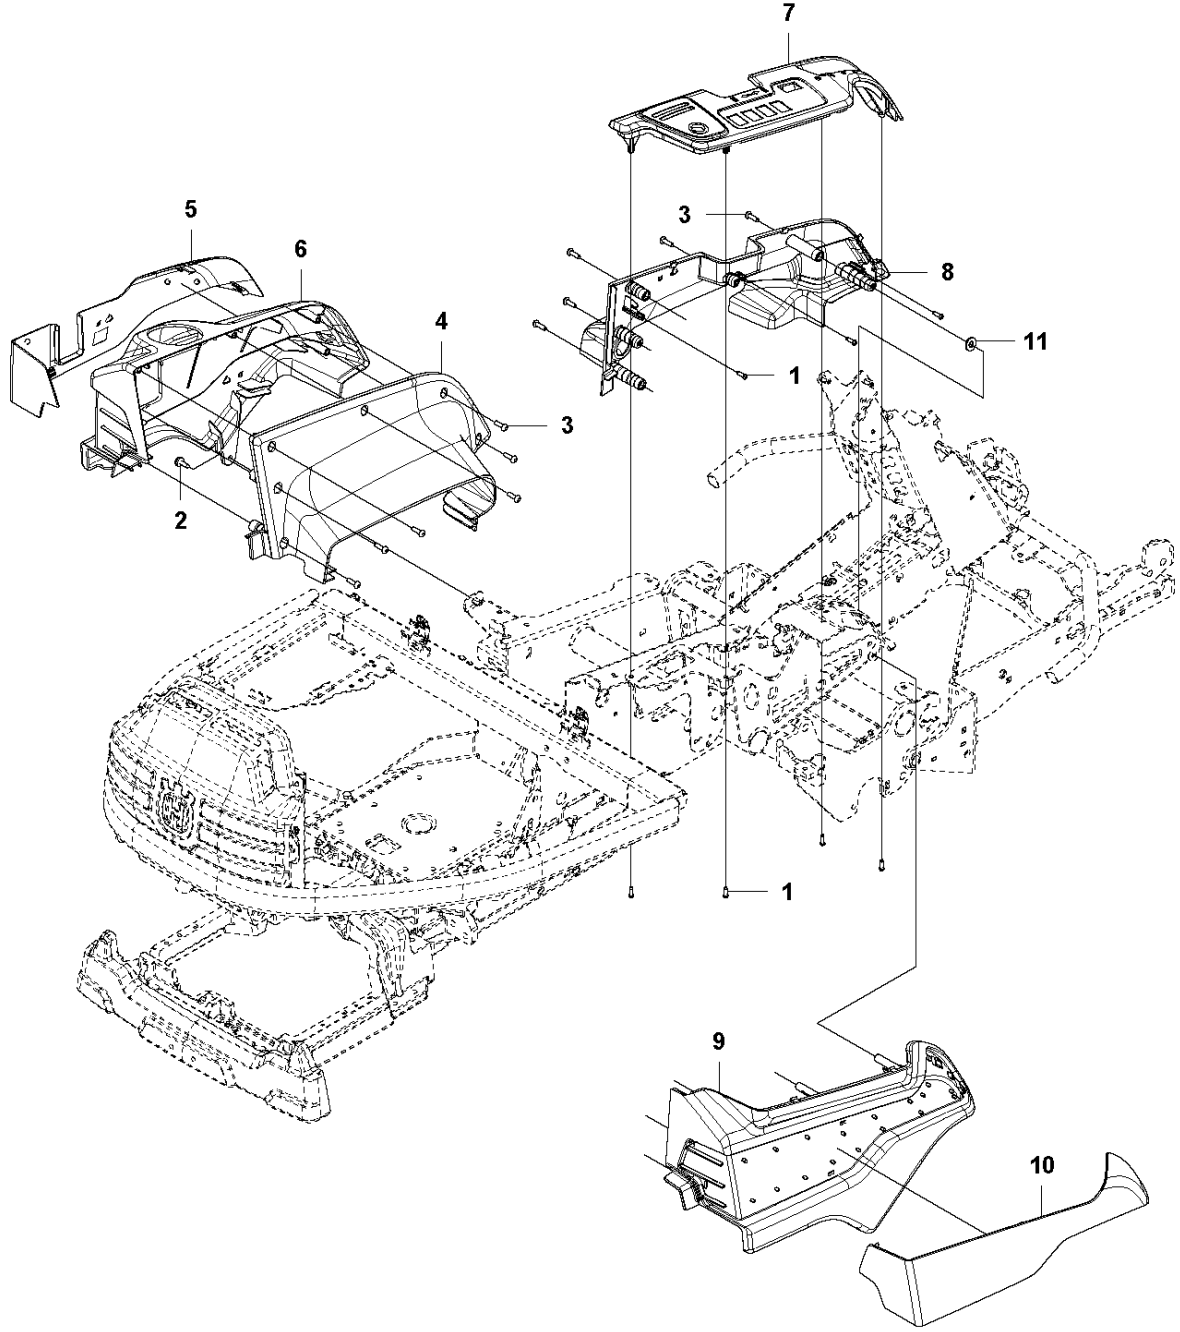

COVERS - 2

COVER

R420TsX AWD, 967648401, 2019-01

Ref	Part No	Description	Remark	QTY KIT
1	502 43 53-01	SCREW ITPANT		7
2	574 85 62-02	SCREW		1
3	505 55 77-04	SCREW ITPANTT		12
4	589 49 81-01	COVER		1
5	589 49 83-01	COVER		1
6	589 49 84-01	COVER		1
7	589 49 86-01	COVER		1
8	589 49 87-01	COVER		1
9	589 49 88-01	COVER		1
10	590 21 64-01	COVER		1
11	505 19 84-01	WASHER		1