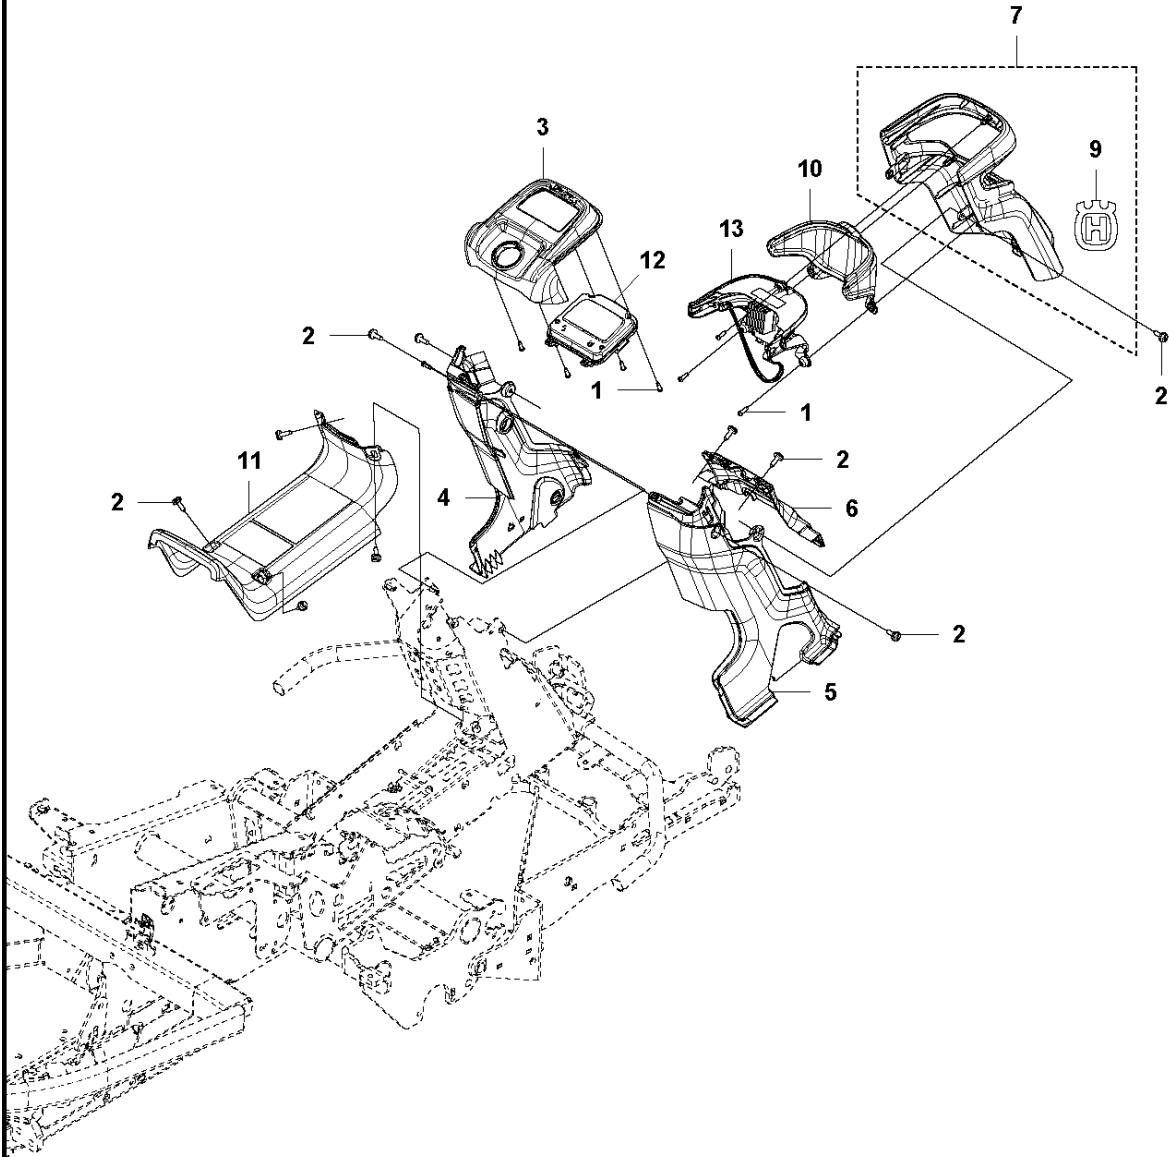

COVERS - 3

COVER

R420TsX AWD, 967648401, 2019-01

Ref	Part No	Description	Remark	QTY	KIT
1	502 43 53-01	SCREW ITPANT		8	
2	574 85 62-02	SCREW		10	
3	589 49 58-01	COVER		1	
4	589 49 76-01	COVER		1	
5	589 49 77-01	COVER		1	
6	589 49 59-01	COVER		1	
7	594 03 18-01	COVER ASSY		1	
9	576 97 34-01	DECAL		1	7
10	589 49 57-01	COVER		1	
11	589 49 72-01	COVER		1	
12	593 73 92-02	DISPLAY		1	
13	593 72 85-01	HEADLIGHT	LED LIGHT	1