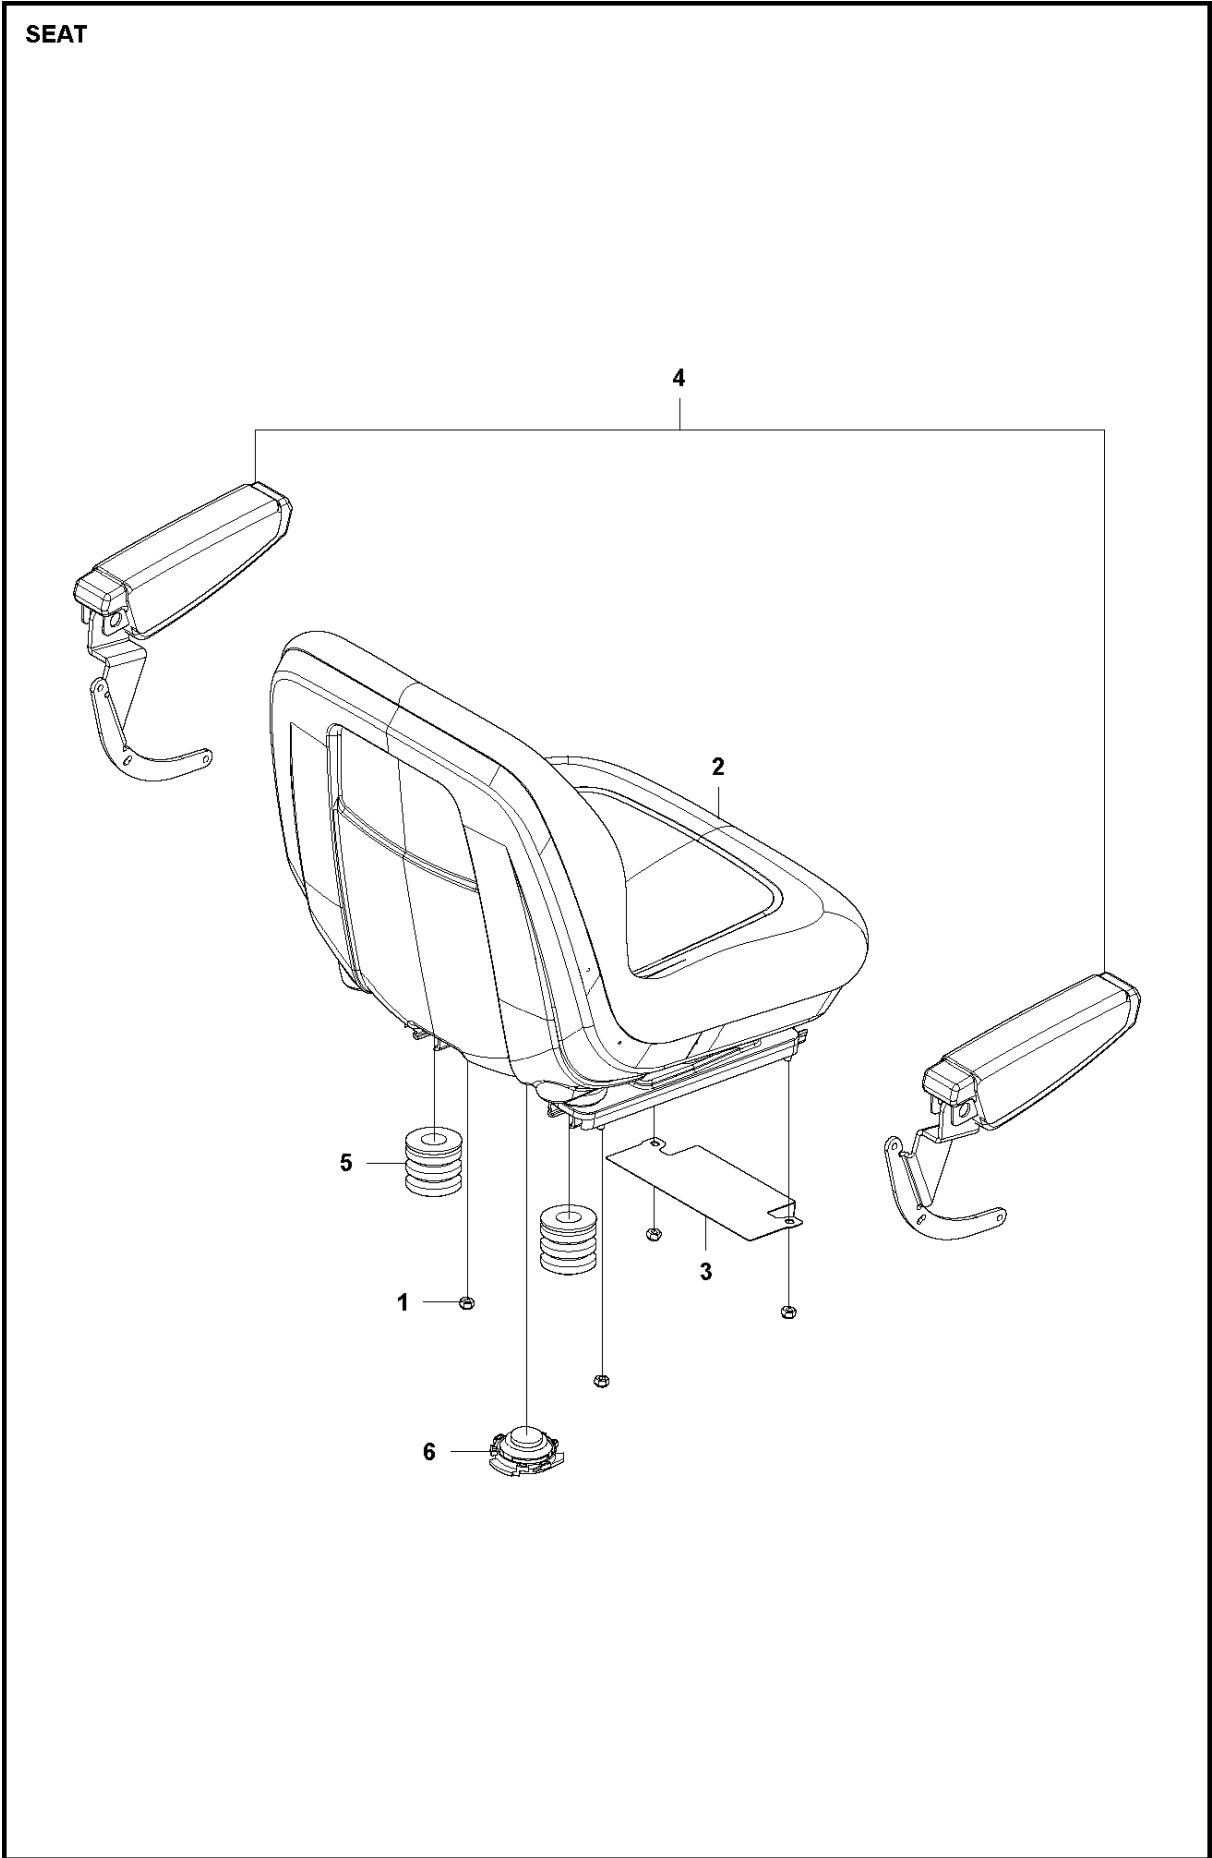

SEAT

R420TsX AWD, 967648401, 2019-01

Ref	Part No	Description	Remark	QTY KIT
1	732 21 18-01	LOCK NUT		4
2	591 35 26-01	SEAT ASSY		1
3	590 62 03-02	COVER		1
4	525 40 65-01	ARM REST KIT		1
5	593 87 93-01	DAMPER		2
6	593 87 92-01	SWITCH	SEAT	1