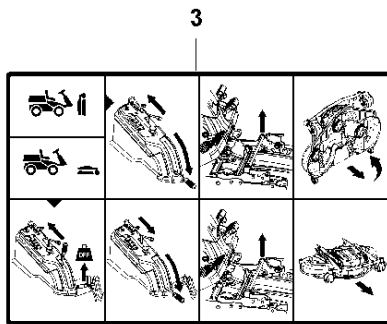

DECALS

DECALS

R420TsX AWD, 967648401, 2019-01

Ref	Part No	Description	Remark	QTY KIT
1	594 73 75-01	DECAL		1
2	582 57 00-01	LABEL		1
3	594 95 02-01	LABEL		1
4	594 95 03-01	LABEL		1
5	544 21 14-01	LABEL		2
6	581 78 40-04	LABEL		1
7	594 98 95-02	DECAL		2
8	505 51 66-01	LABEL		1
9	579 09 15-01	DECAL		1
10	577 46 90-01	DECAL		2
11	594 95 39-01	LABEL		1