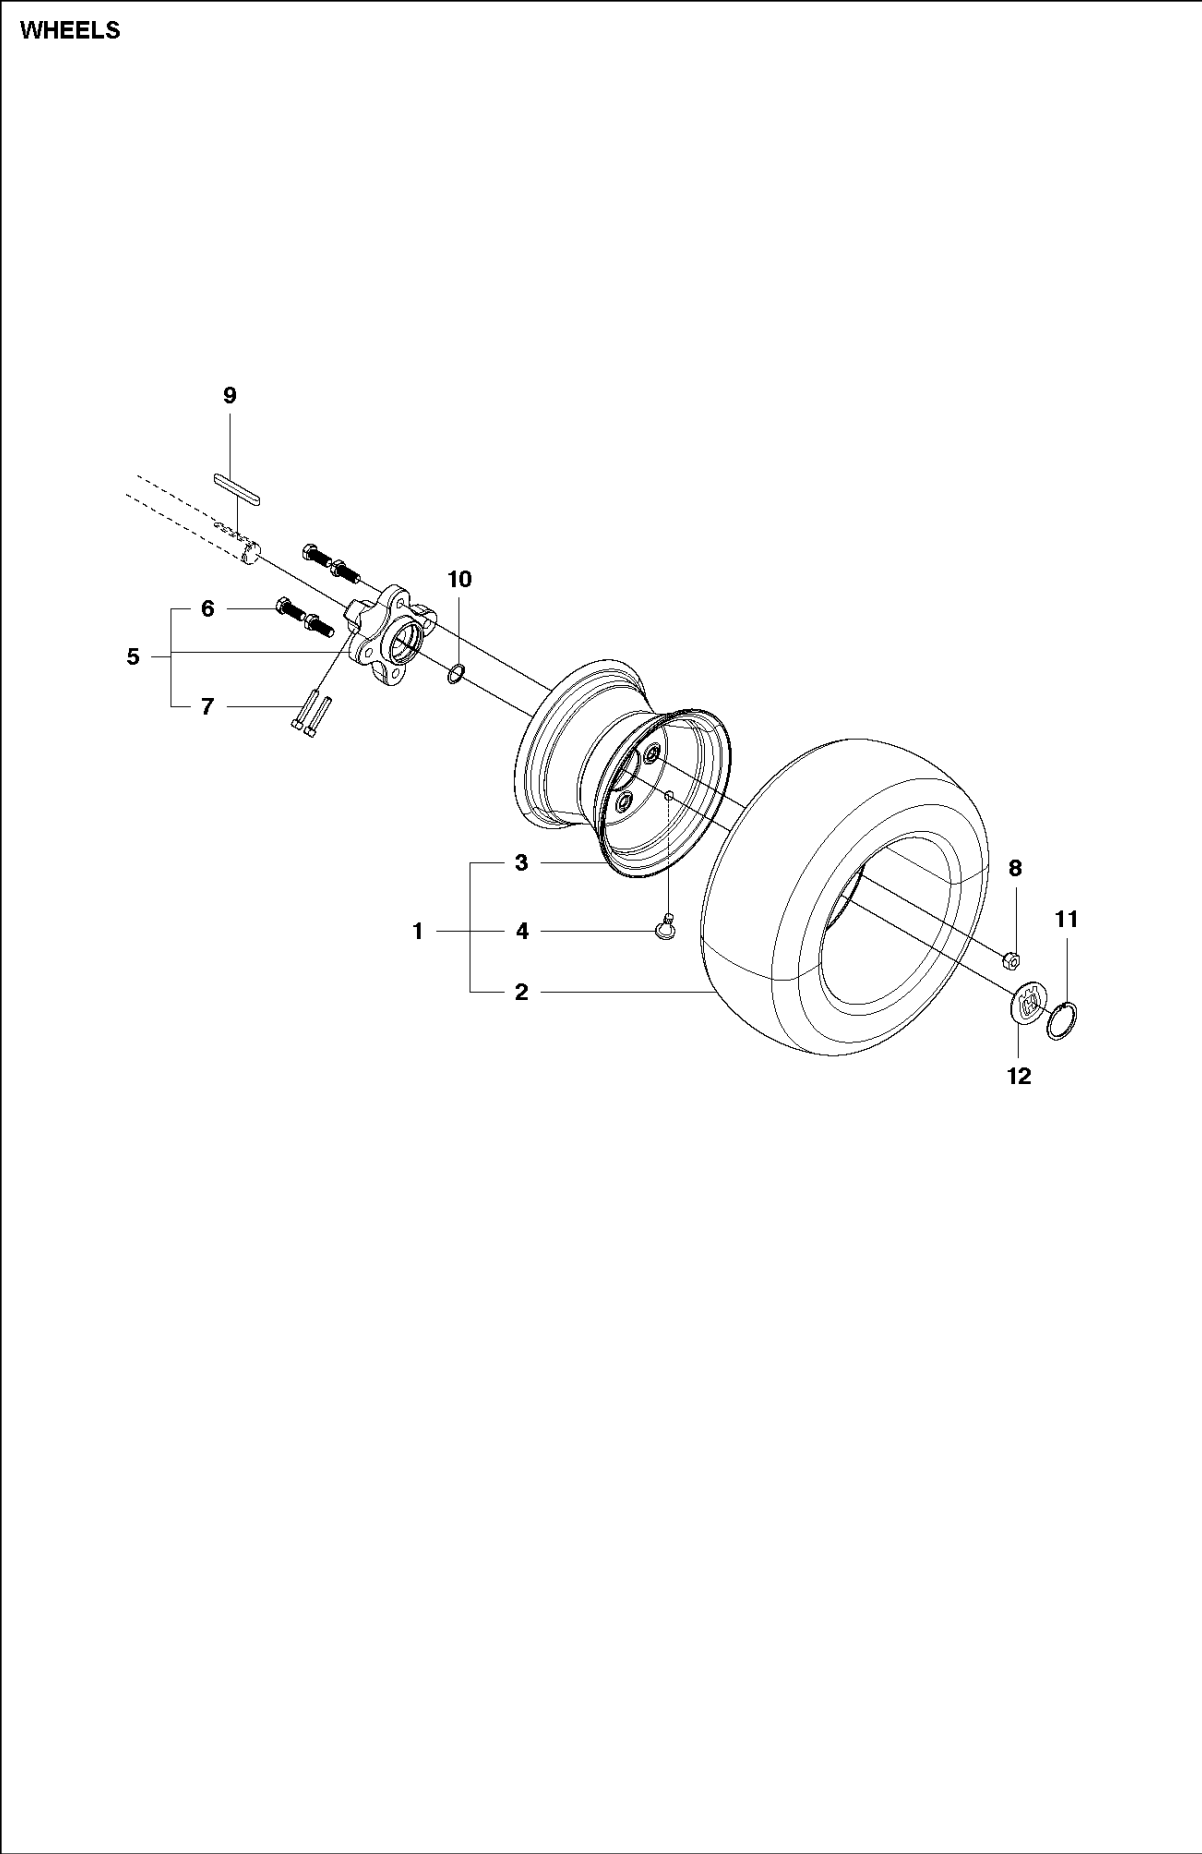

WHEELS & TIRES

R420TsX AWD, 967648401, 2019-01

Ref	Part No	Description	Remark	QTY	KIT
1	580 63 03-02	WHEEL ASSY		4	
2	580 63 01-01	TIRE		1	1
3	580 63 02-01	RIM		1	1
4	523 03 47-01	VALVE		1	1
5	585 04 68-01	HUB ASSY		4	
6	586 93 74-01	SCREW EHHM		4	
7	725 54 60-01	SCREW IHSCM		2	
8	506 86 50-01	WHEEL NUT		16	
9	506 55 59-01	WEDGE		4	
10	574 45 88-01	CIRCLIP		4	
11	735 31 41-10	CIRCLIP		4	
12	577 59 15-01	COVER WASHER		4