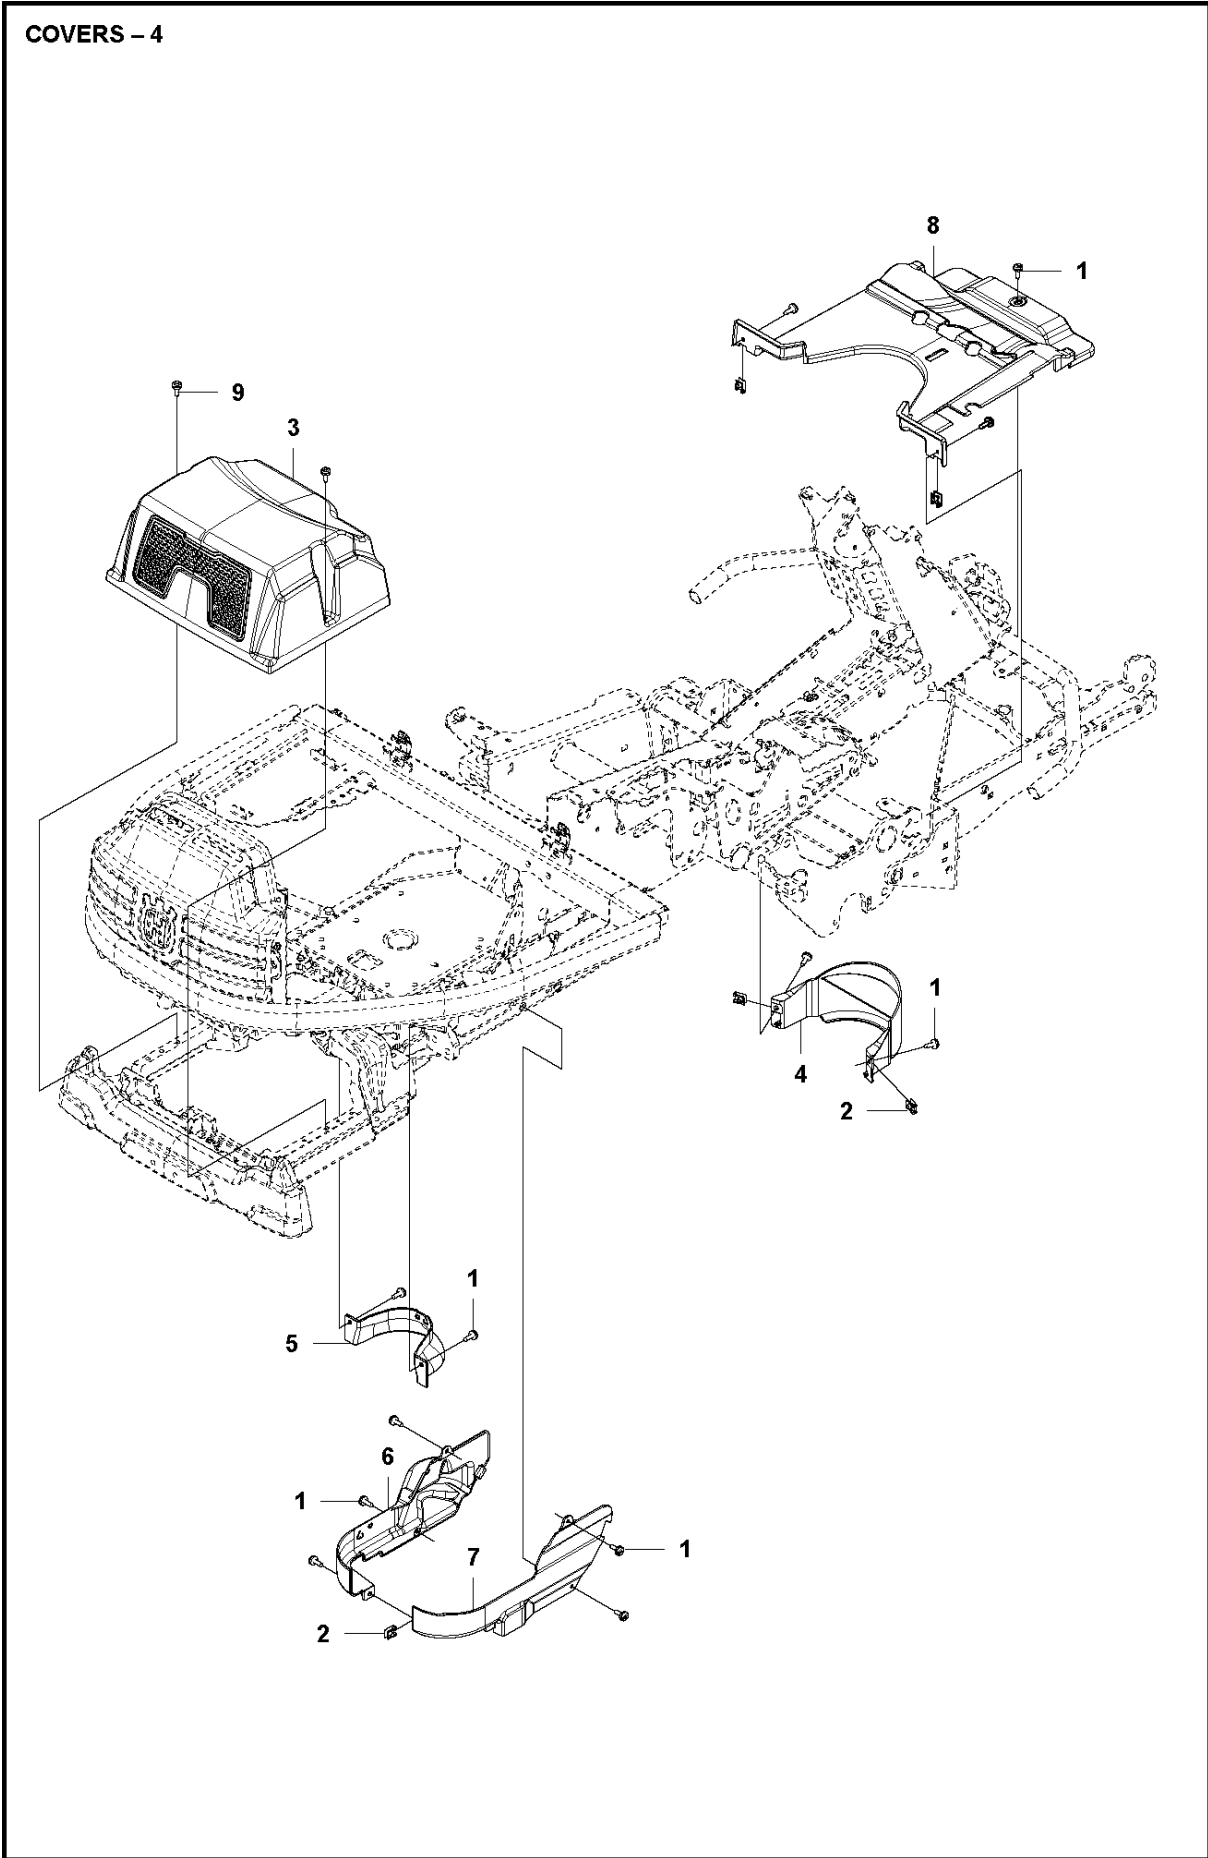

COVER

R420TsX AWD, 967648401, 2019-01

Ref	Part No	Description	Remark	QTY KIT
9	574 85 62-01	SCREW		2
1	574 85 62-02	SCREW		10
2	535 42 91-01	SPRING NUT		5
3	574 88 60-01	COVER		1
4	593 73 05-01	COVER		1
5	593 22 42-01	COVER		1
6	593 21 33-01	COVER		1
7	593 21 03-01	COVER		1
8	593 22 41-01	COVER		1