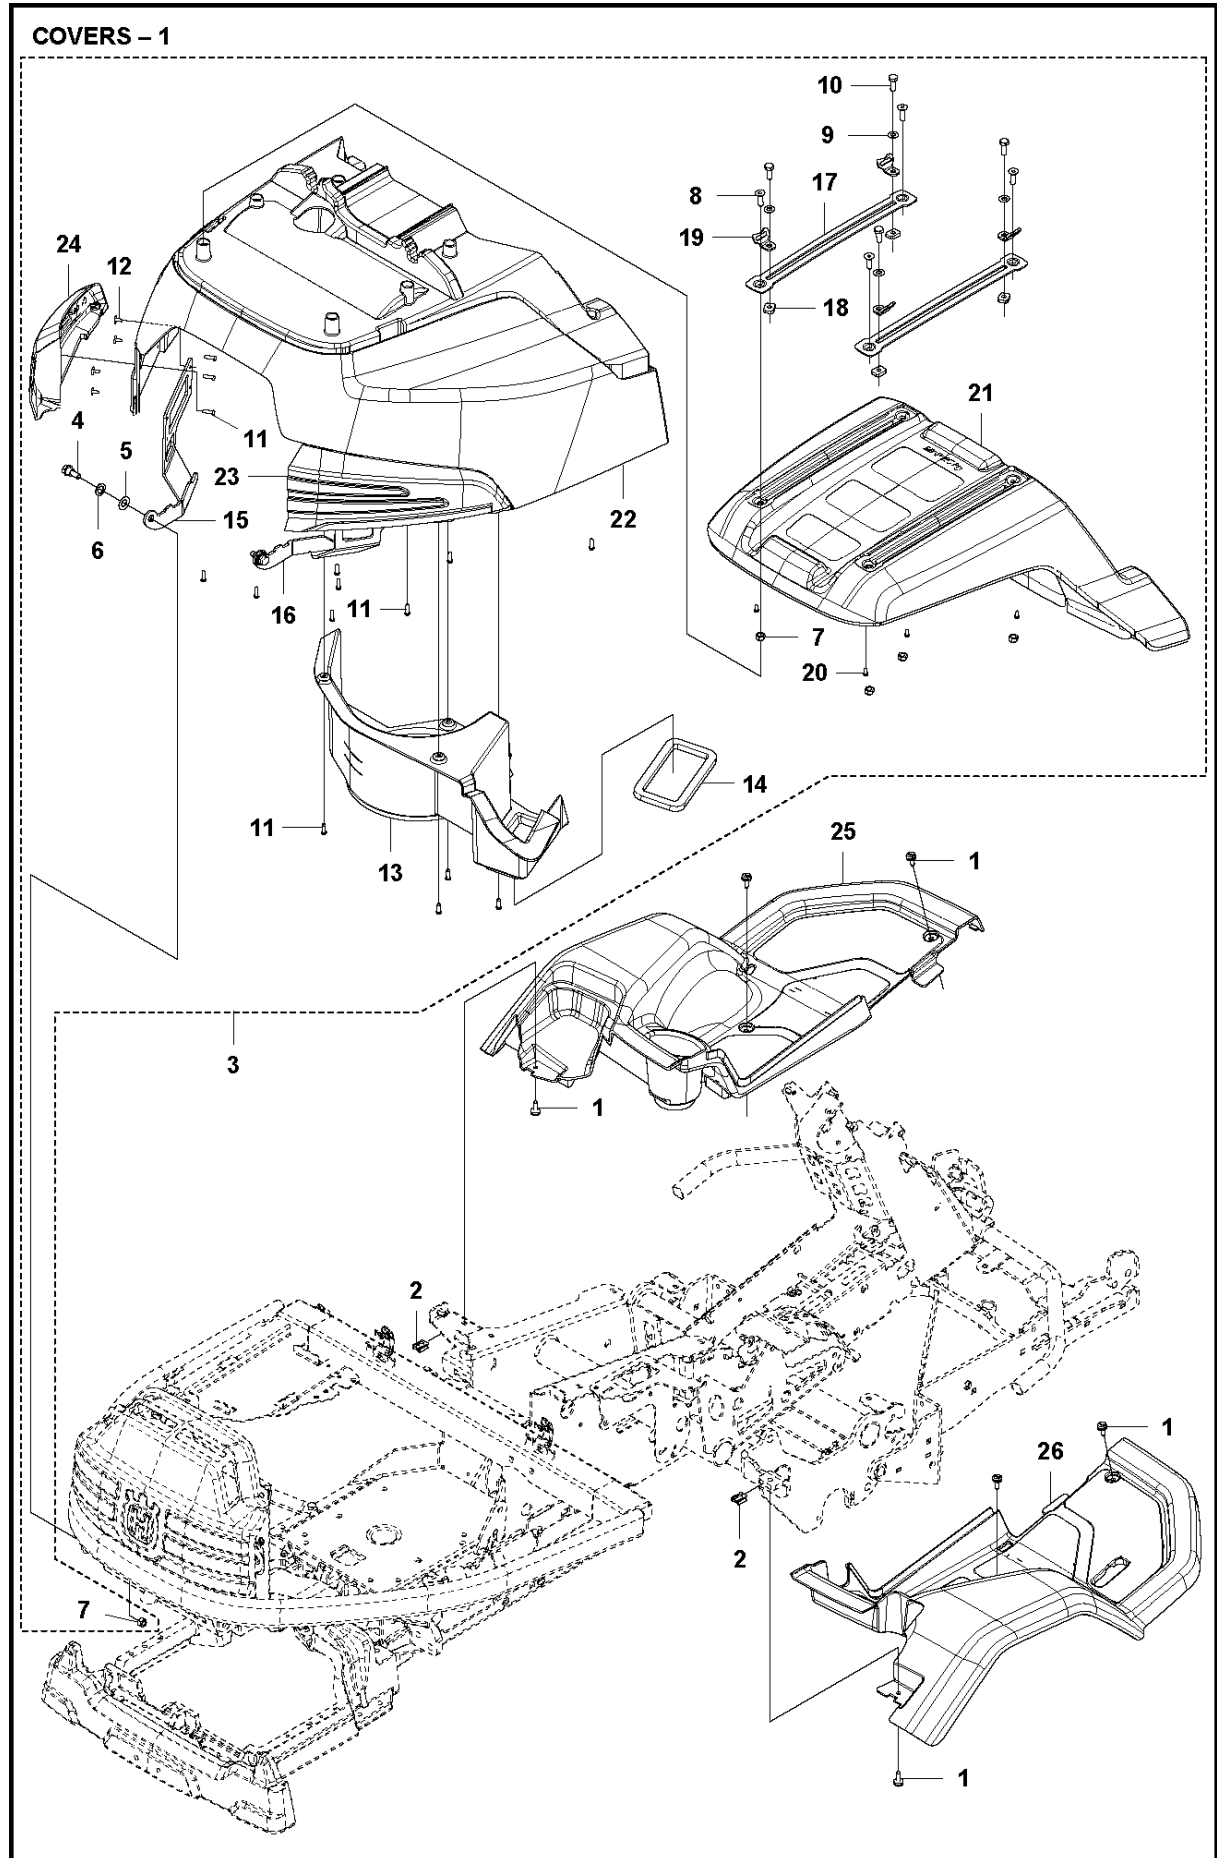

COVER

R420TsX AWD, 967648401, 2019-01

Ref	Part No	Description	Remark	QTY	KIT
1	574 85 62-02	SCREW		6	
2	535 42 91-01	SPRING NUT		2	
3	590 90 09-01	ENGINE HOOD ASSY		1	
4	506 59 74-01	SCREW EHHFM		2	3
5	506 83 94-01	SPRING WASHER		2	3
6	734 11 77-71	WASHER		2	3
7	732 21 18-01	LOCK NUT		6	3
8	725 64 53-01	SCREW IHCSFM		4	3
9	295 70 06-01	WASHER		4	3
10	725 24 51-71	SCREW EHHM		4	3
11	502 43 53-01	SCREW ITXPANT		20	3
12	722 79 54-02	RIVET		8	3
13	593 64 60-02	AIR CONDUCTOR		1	3
14	504 62 95-01	SEALING		1	3
15	590 90 40-01	HINGE		1	3
16	590 90 40-02	HINGE		1	3
17	590 90 38-01	RAIL		2	3
18	590 90 67-01	PLATE		4	3
19	594 94 05-01	LOOP		4	3
20	729 57 74-01	SCREW CRPANT		4	3
21	589 49 75-01	COVER		1	3
22	589 49 94-01	ENGINE HOOD		1	3
23	593 34 77-01	ENGINE HOOD		1	3
24	593 34 76-01	ENGINE HOOD		1	3
25	589 49 74-01	COVER		1	
26	589 49 75-01	COVER		1