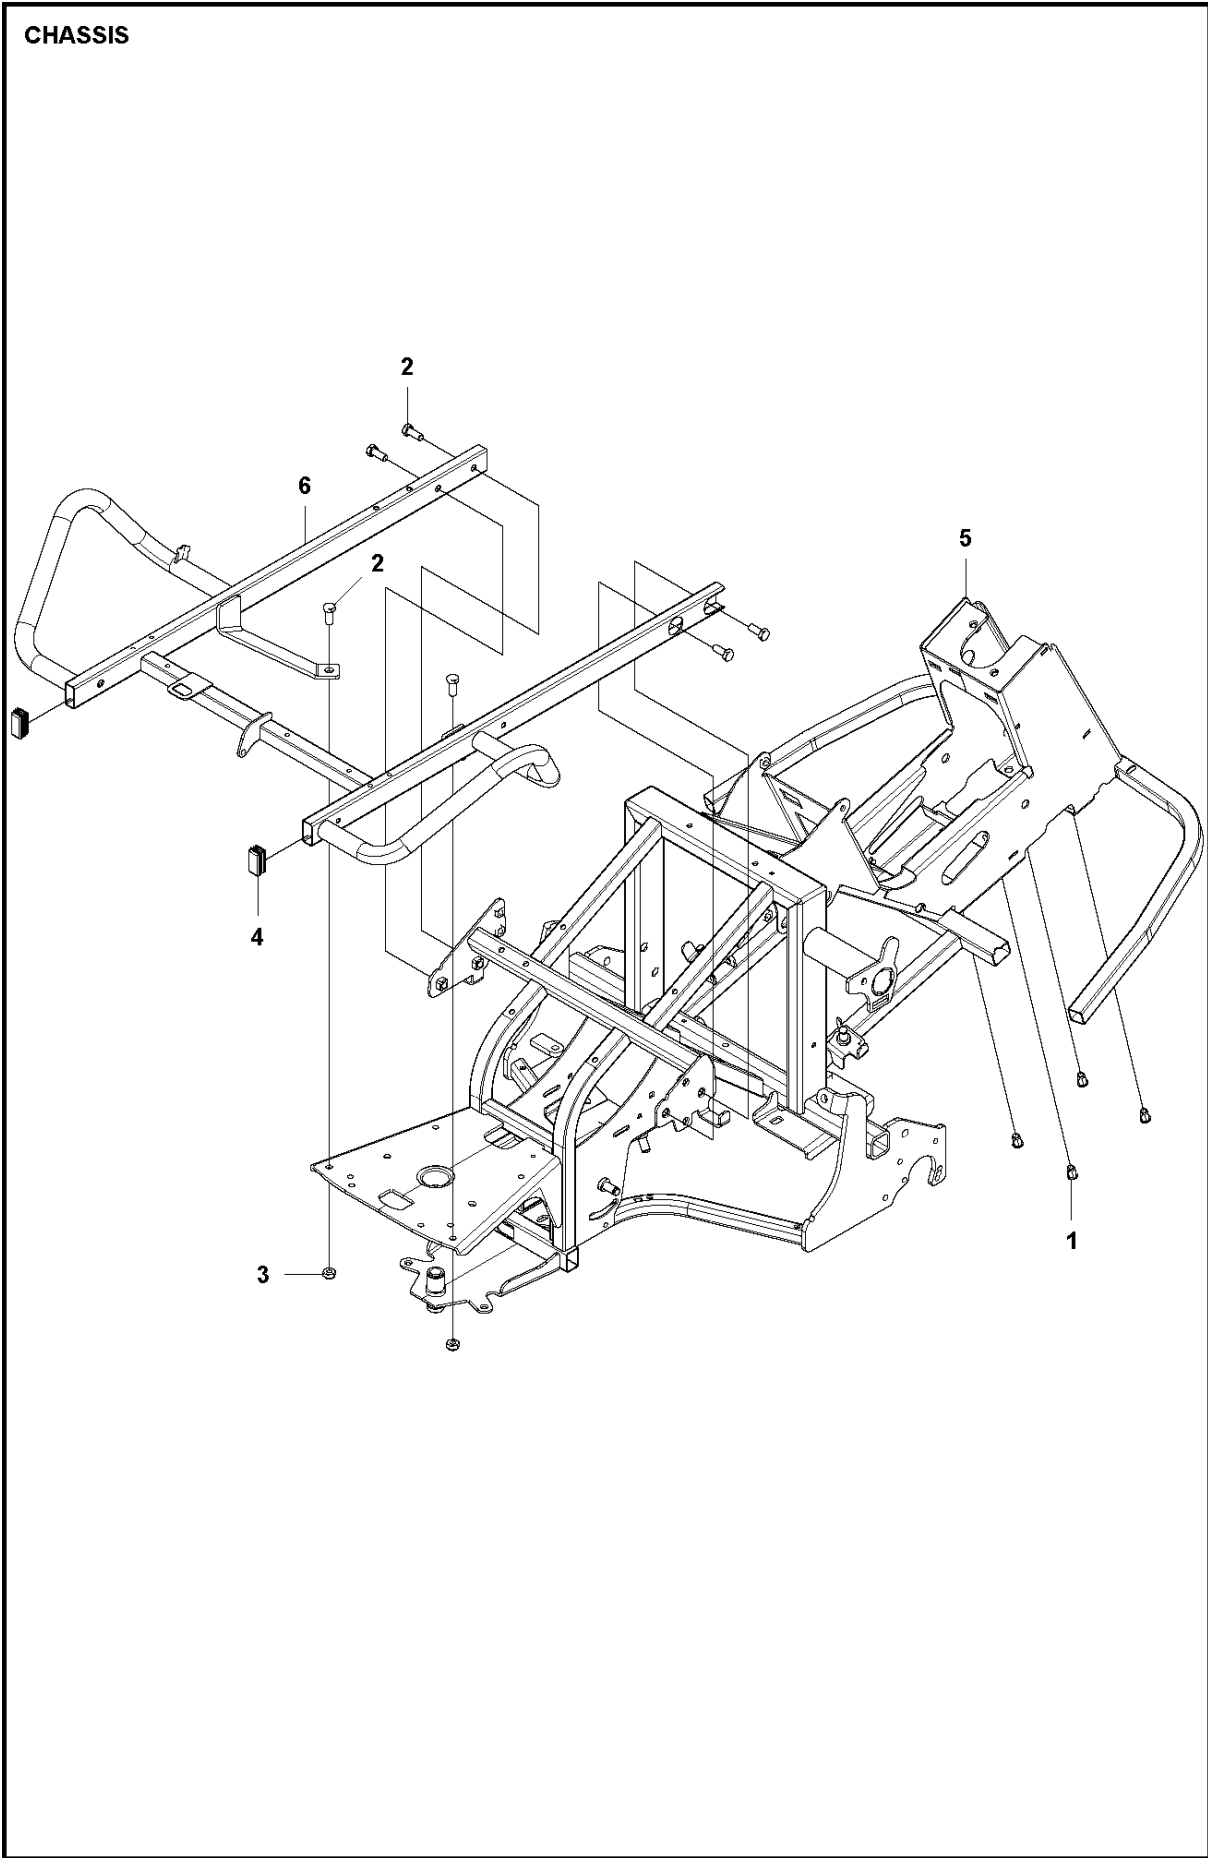

CHASSIS

RC 318T, 967628702

Ref	Part No	Description	Remark	QTY KIT
1	506 91 62-01	NUT		4
2	725 24 93-71	SCREW EHHM		6
3	732 21 20-51	NUT		2
4	589 73 58-01	PLUG		2
5	588 87 92-02	CHASSIS		1
6	588 98 26-01	ENGINE FRAME		1