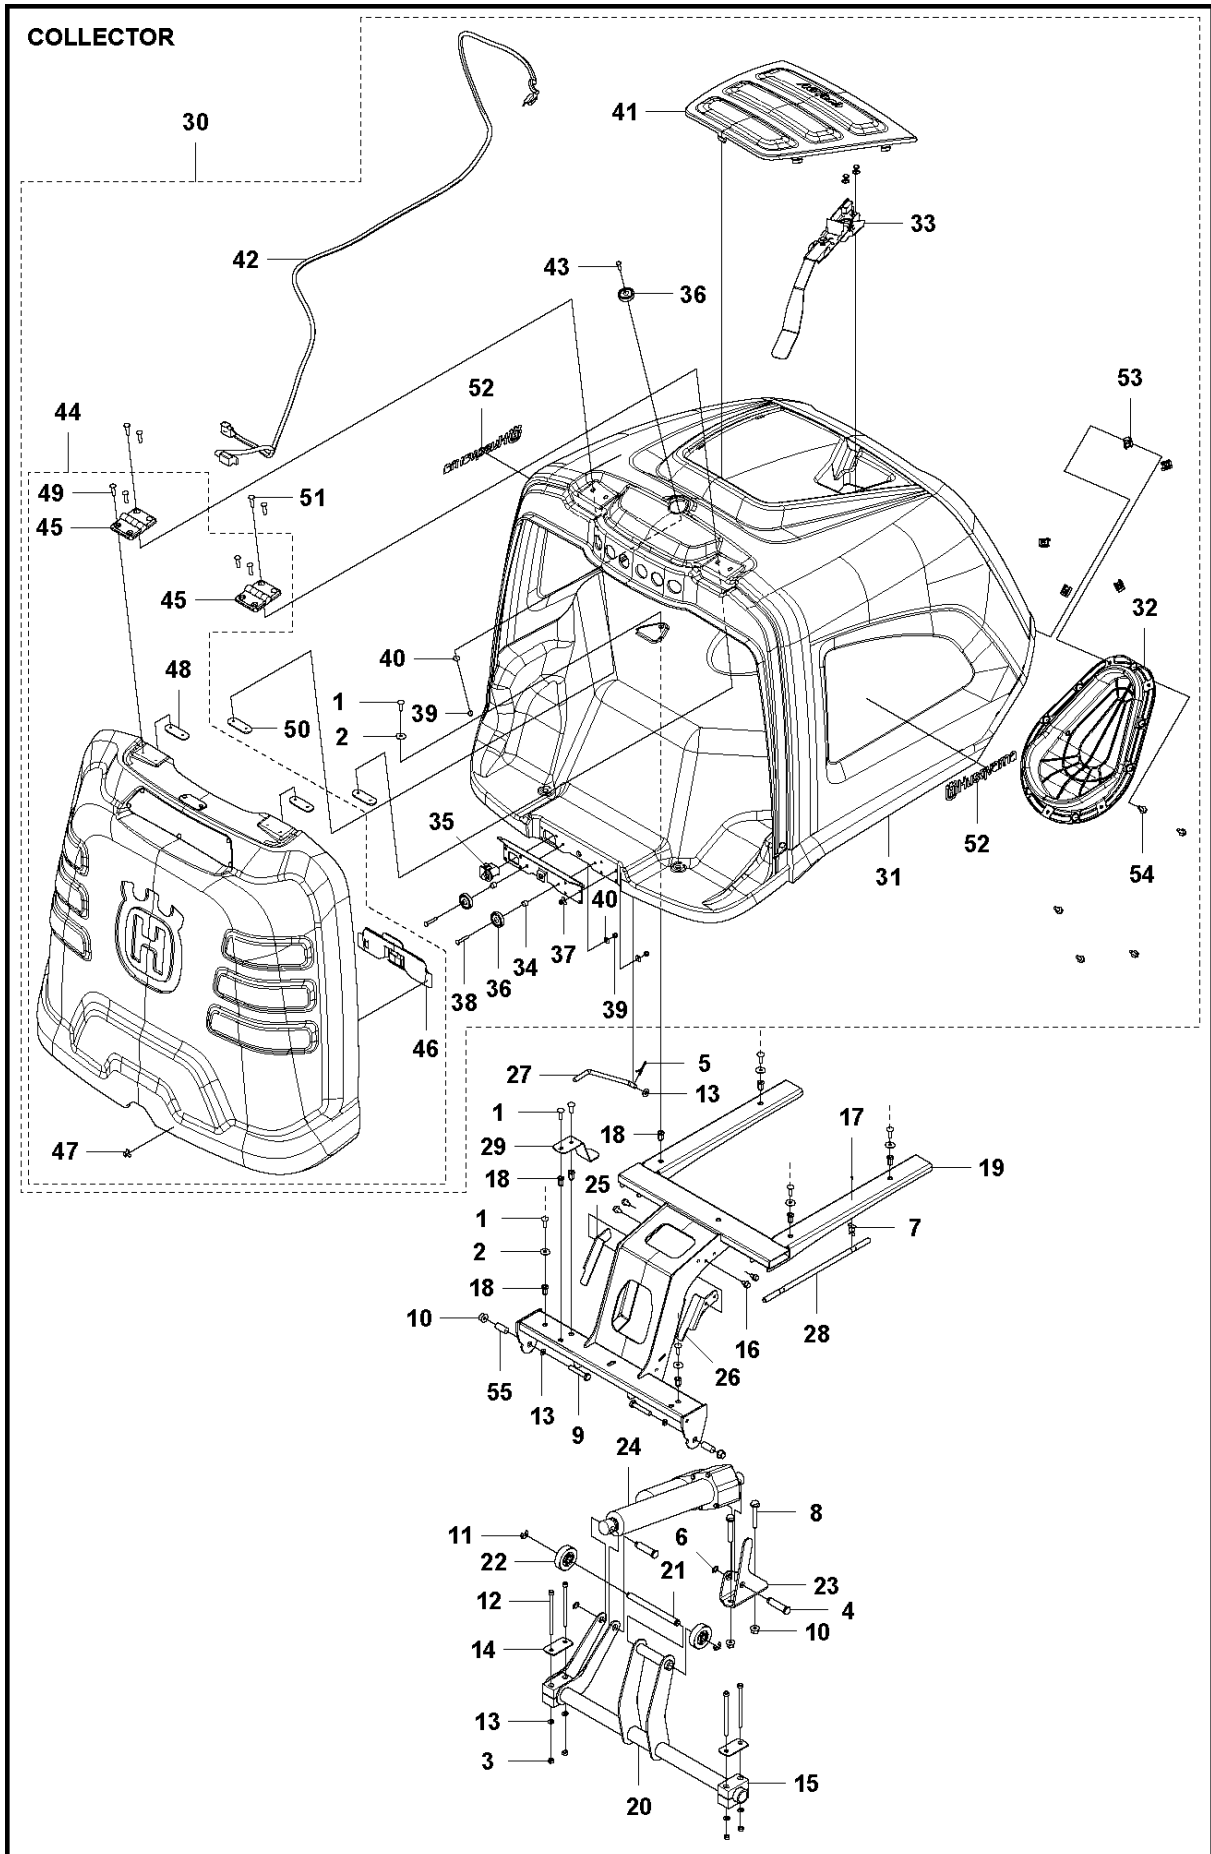

FRAME

RC 318T, 967628702

Ref	Part No	Description	Remark	QTY KIT
1	544 13 36-01	DRAW SPRING		2
2	506 57 01-05	SCREW EHHFM		1
3	506 89 58-01	COLLAR SCREW		2
4	732 25 22-01	HEXAGON LOCKING NUT		2
5	577 10 31-01	SCREW ITXSCFM		1
6	506 59 74-01	SCREW EHHFM		1
7	725 25 15-71	SCREW EHHM		2
8	734 11 72-01	WASHER		2
9	721 61 83-01	SPLIT PIN		2
10	581 76 52-01	WASHER		1
11	725 64 48-01	SCREW IHCSFM		1
12	732 21 14-01	LOCK NUT		1
13	503 23 01-16	WASHER		2
14	588 85 08-01	EQUIPMENT FRAME		1
15	588 88 96-01	HOOK		1
16	588 93 81-01	SLEEVE		1
17	588 89 00-01	ROD		1
18	588 89 01-01	SHEET		1
19	588 89 02-01	SHEET		1
20	505 42 09-01	SPRING		2

COVER

RC 318T, 967628702

Ref	Part No	Description	Remark	QTY	KIT
1	544 40 05-01	SCREW		36	
2	535 42 91-01	SPRING NUT		8	
3	535 47 52-12	SCREW EHHFM		6	
4	574 85 62-01	SCREW		2	
5	522 55 73-01	SCREW		2	
6	725 23 64-61	SCREW EHHFT		1	
7	589 21 15-01	COVER		1	
8	504 61 09-01	SCREW ITPANT		5	9
9	589 21 14-01	COVER		1	
10	582 21 42-01	LAMP	LED	2	9
11	501 05 63-01	COVER		1	9
12	576 97 34-01	DECAL		1	9, 11
13	589 21 10-01	COVER		1	9
14	589 21 09-01	COVER		1	9
15	589 21 11-01	COVER		1	
16	589 22 46-01	COVER		1	
17	589 22 45-01	COVER		1	
18	582 27 76-01	COVER ASSY		1	
19	582 27 75-01	COVER ASSY		1	
20	589 22 54-01	COVER		1	
21	589 22 56-01	COVER		1	
22	589 22 53-01	COVER		1	
23	589 22 55-01	COVER		1	
24	589 22 58-01	COVER		1	
25	589 22 57-01	COVER		1	
26	589 22 60-01	COVER		1	
27	589 22 59-01	COVER		1	
28	589 22 62-01	COVER		1	
29	589 22 61-01	COVER		1	
30	589 22 63-02	COVER		1	
31	589 22 63-01	COVER		1	
32	589 22 64-02	COVER		1	
33	589 22 64-01	COVER		1	
34	574 88 60-01	COVER		1	
35	589 22 43-01	COVER		1	
36	589 22 44-01	COVER		1	
37	589 94 88-01	PROTECTIVE PLATE		1	