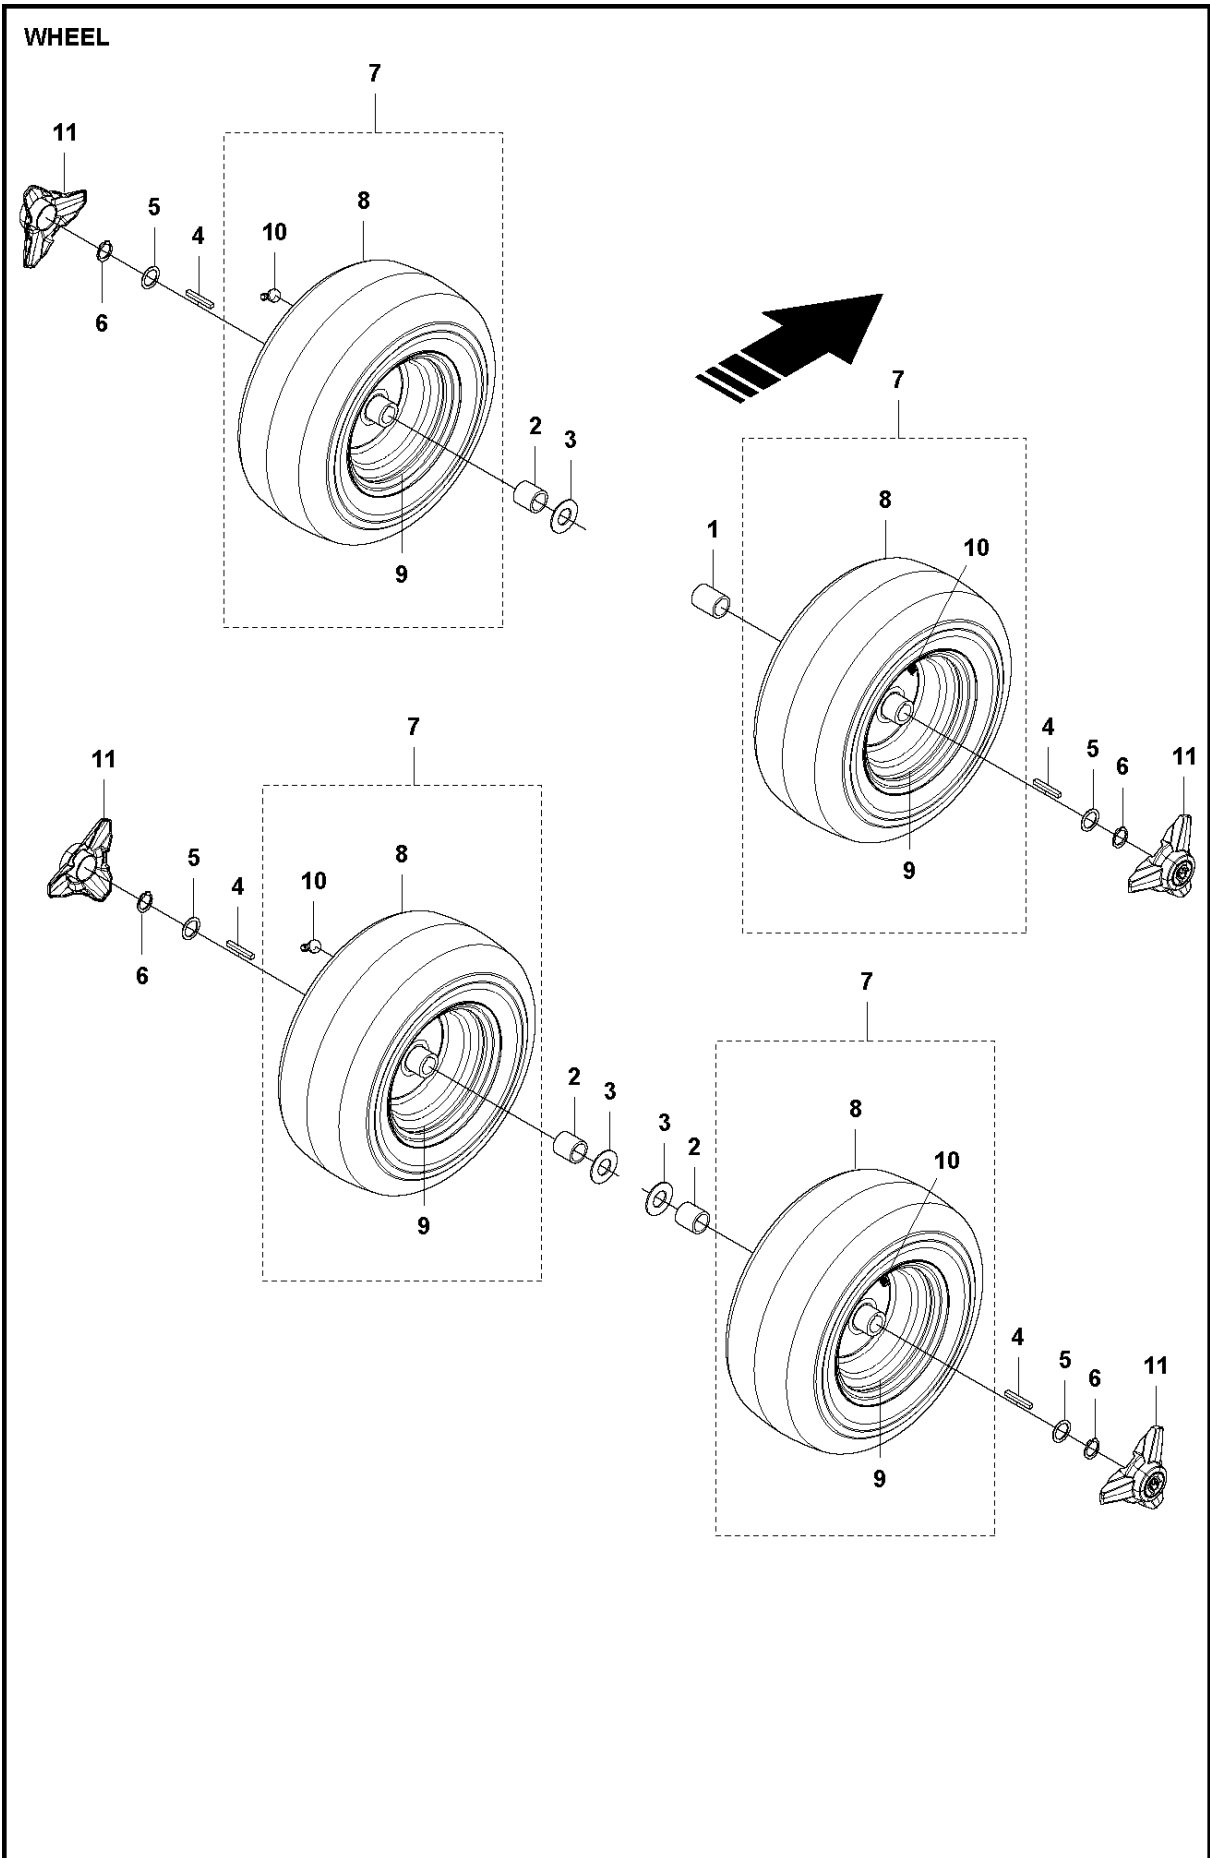

WHEELS & TIRES

RC 320Ts AWD, 967628801

Ref	Part No	Description	Remark	QTY	KIT
1	506 80 09-02	SLEEVE		1	
2	506 80 09-10	SLEEVE		3	
3	506 94 58-01	WASHER		3	
4	506 55 59-01	WEDGE		4	
5	506 50 48-06	WASHER		4	
6	574 45 88-01	CIRCLIP		4	
7	501 08 23-01	WHEEL		4	
8	589 39 55-01	TIRE		1	7
9	588 87 81-01	RIM		1	7
10	523 03 47-01	VALVE		1	7
11	544 35 35-04	HUB CAP		4