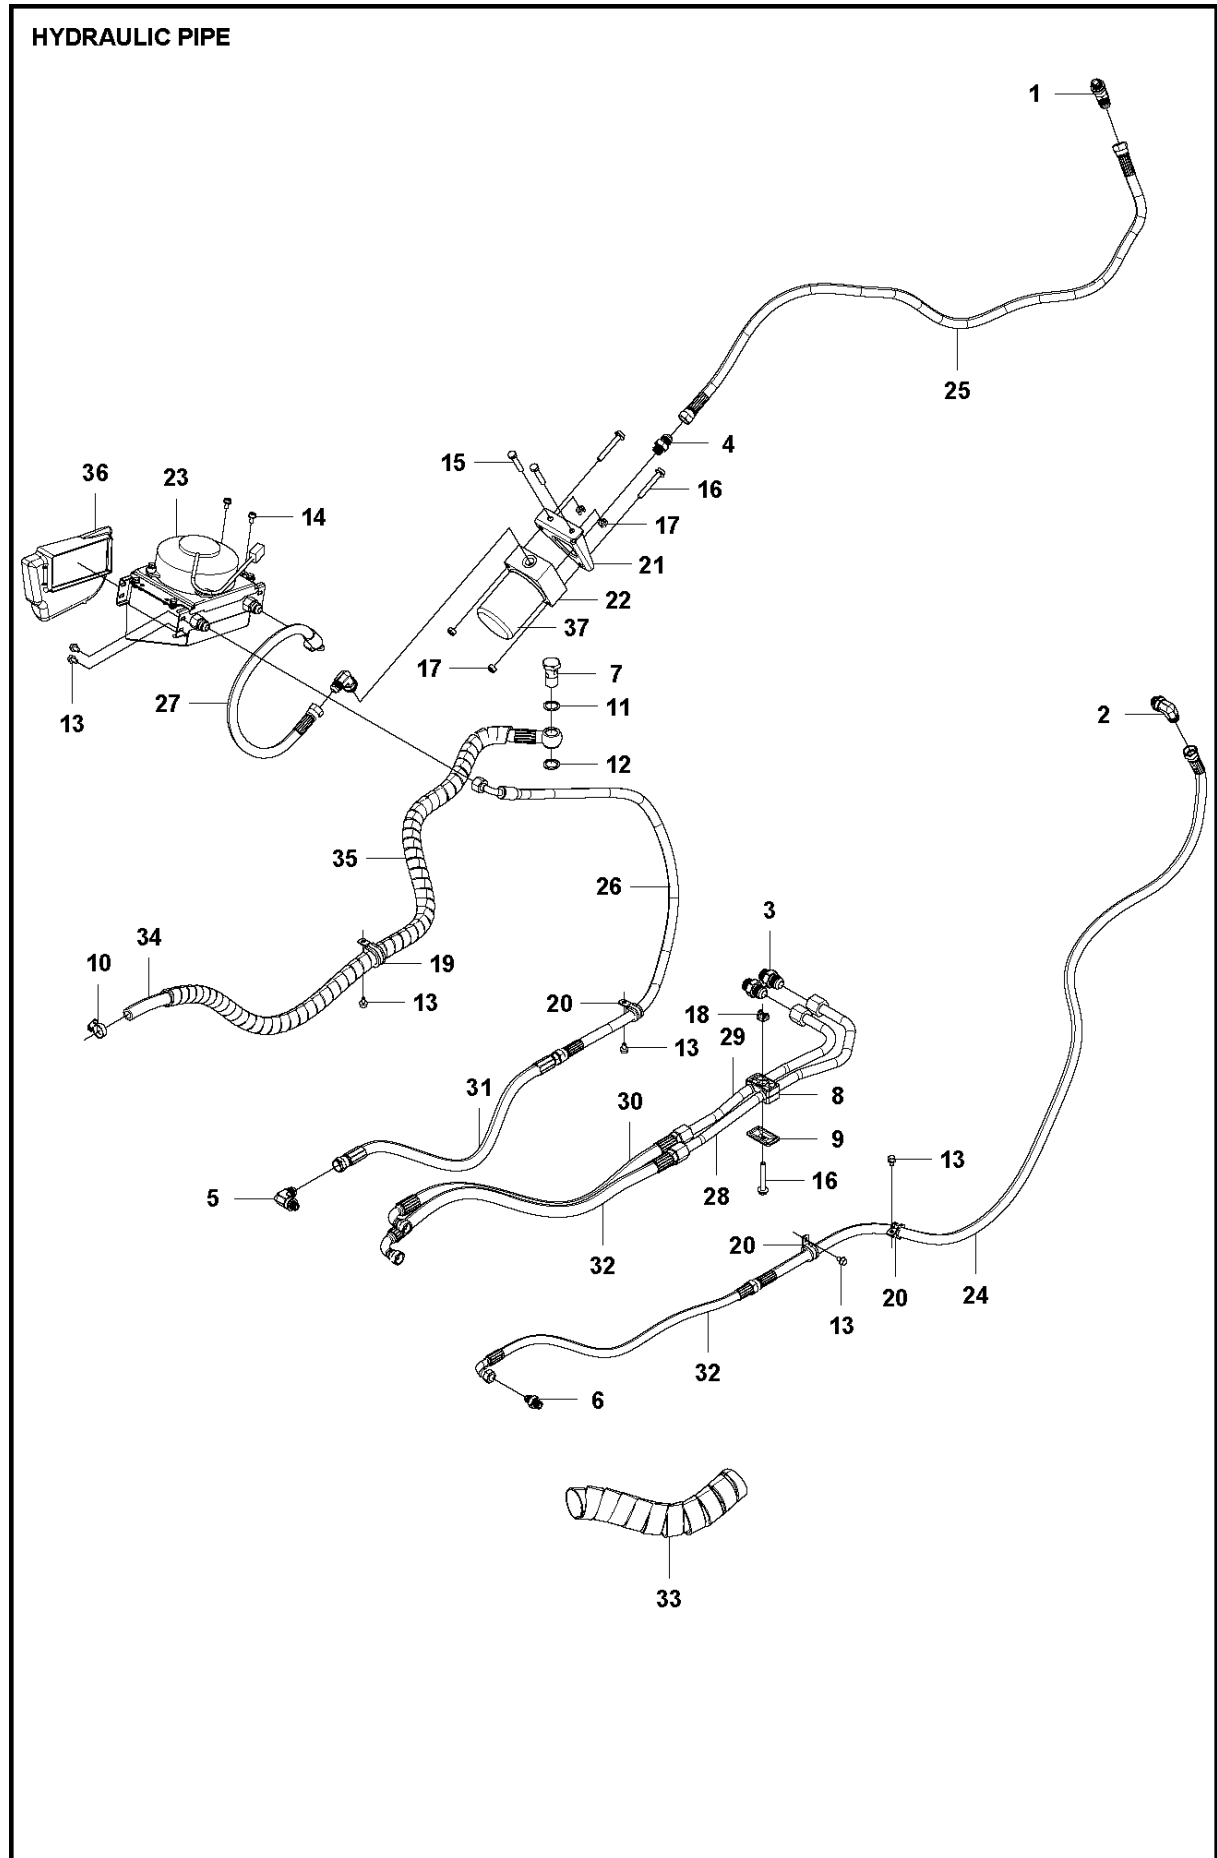

HYDRAULIC PIPE

RC 320Ts AWD, 967628801

Ref	Part No	Description	Remark	QTY KIT
1	535 42 69-01	PIPE FITTING		1
2	535 43 73-01	PIPE FITTING		2
3	535 42 68-06	PIPE FITTING		2
4	535 42 68-01	PIPE FITTING		1
5	535 43 73-05	PIPE FITTING		1
6	535 42 68-05	PIPE FITTING		1
7	544 02 05-01	PIPE FITTING		1
8	544 37 33-02	PIPE CLAMP		1
9	544 37 38-02	COVER PLATE		1
10	505 13 11-01	HOSE CLAMP		1
11	544 01 00-01	GASKET		1
12	544 01 00-03	GASKET		2
13	725 23 64-61	SCREW EHHFT		6
14	535 47 52-12	SCREW EHHFM		2
15	725 24 60-71	SCREW EHHM		2
16	506 57 01-07	SCREW EHHFM		3
17	732 21 18-01	LOCK NUT		4
18	544 81 17-01	CAGE NUT		1
19	574 53 12-01	HOSE CLAMP		1
20	574 53 12-03	HOSE CLAMP		3
21	588 97 95-01	BRACKET		1
22	580 65 33-01	FILTER UNIT		1
23	505 45 90-01	OIL COOLER		1
24	501 08 73-01	HOSE ASSY		1
25	501 08 73-02	HOSE ASSY		1
26	501 08 76-01	HYDRAULIC HOSE		1
27	501 08 76-02	HYDRAULIC HOSE		1
28	588 88 72-01	HYDRAULIC PIPE		1
29	588 88 70-01	HYDRAULIC PIPE		1
30	535 45 03-02	HYDRAULIC HOSE		1
31	575 41 53-01	HYDRAULIC HOSE		1
32	544 45 64-01	HYDRAULIC HOSE		2
33	544 02 66-03	HOSE GUARD		1
34	578 29 50-04	HYDRAULIC HOSE		1
35	544 02 66-07	HOSE GUARD		1
36	589 22 75-01	AIR INTAKE		1
37	574 86 71-01	OIL FILTER		1