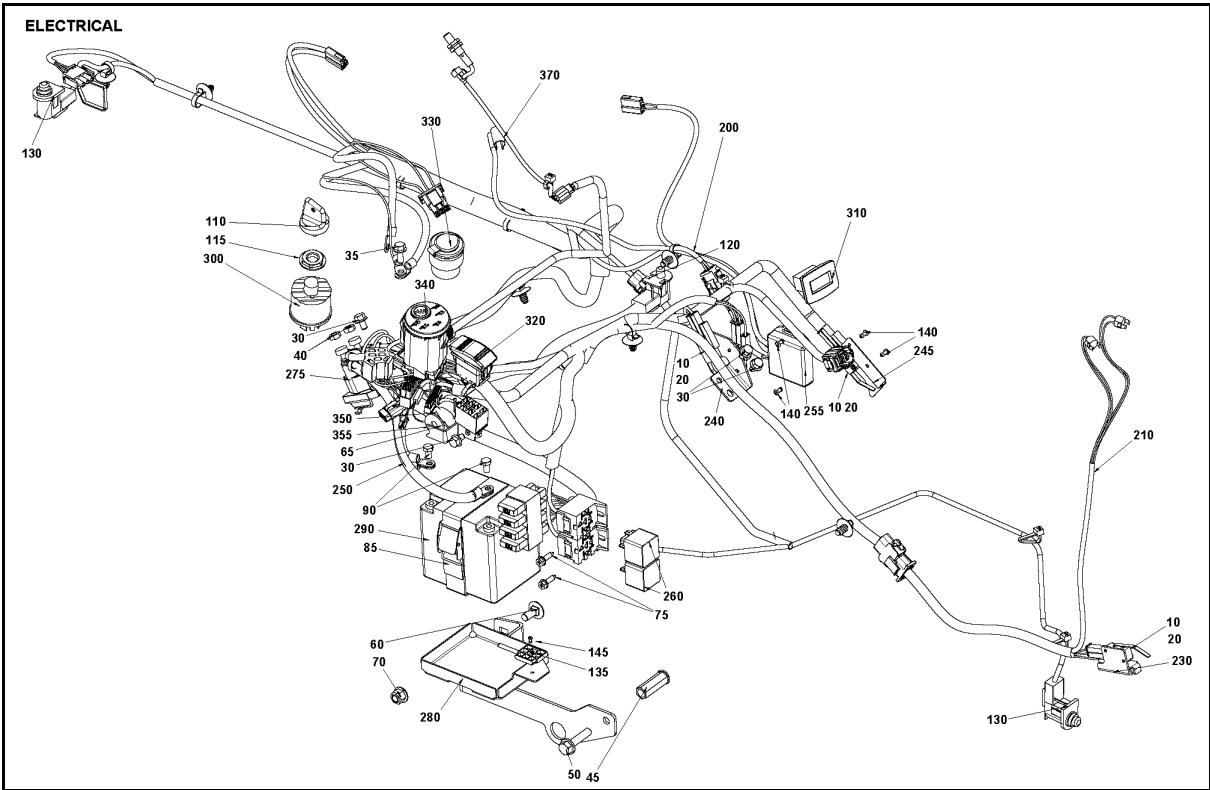

ELECTRICAL

RC 320Ts AWD, 967628801

Ref	Part No	Description	Remark	QTY KIT
10	574 31 61-01	SWITCH		4
20	544 44 07-01	RIVET		8
30	725 23 64-61	SCREW EHHFT		4
35	725 23 68-01	SCREW		1
40	506 89 98-01	NUT		2
45	576 43 42-01	HEXAGON NUT		1
50	506 57 01-06	SCREW EHHFM		1
60	727 64 51-51	SCREW		1
65	734 11 64-41	WASHER		1
70	576 64 57-04	NUT FLANGE		1
75	535 41 56-19	SCREW		2
85	506 83 68-05	BELT		1
90	522 62 21-02	SCREW EHHM		2
110	544 44 24-01	IGNITION KEY		1
115	544 44 23-01	NUT		1
120	506 90 96-01	SWITCH		1
130	532 40 75-68	SWITCH		2
135	501 00 75-01	CLIP		1
140	722 79 29-09	BLIND RIVET		4
145	722 79 26-09	RIVET		1
150	579 31 74-01	STRAP		11
160	535 47 58-01	TIE WRAP		3
165	535 47 58-04	TIE WRAP		1
170	535 47 58-02	TIE WRAP		2
200	589 02 11-01	WIRING		1
210	578 32 89-01	WIRING		1
215	582 05 04-01	WIRING		1
230	544 41 57-01	BRACKET		1
240	588 91 49-01	BRACKET		1
245	582 15 28-01	BRACKET		1
250	582 11 56-01	CABLE		1
255	585 90 53-02	THERMOSTAT		1
260	582 04 96-01	RELAY		2
275	544 43 98-01	RELAY		1
280	588 93 02-01	BRACKET		1
290	589 39 28-01	BATTERY		1
300	578 26 17-01	IGNITION SWITCH		1
310	587 76 43-01	HOUR METER		1
320	589 31 45-01	SWITCH		1
330	535 47 48-01	POWER SOCKET		1
340	582 68 39-02	SWITCH		1
350	501 18 21-01	BUZZER		1
355	589 41 17-01	BRACKET		1
360	582 67 39-01	WIRING ASSY		1
370	582 60 67-01	WIRING ASSY		1