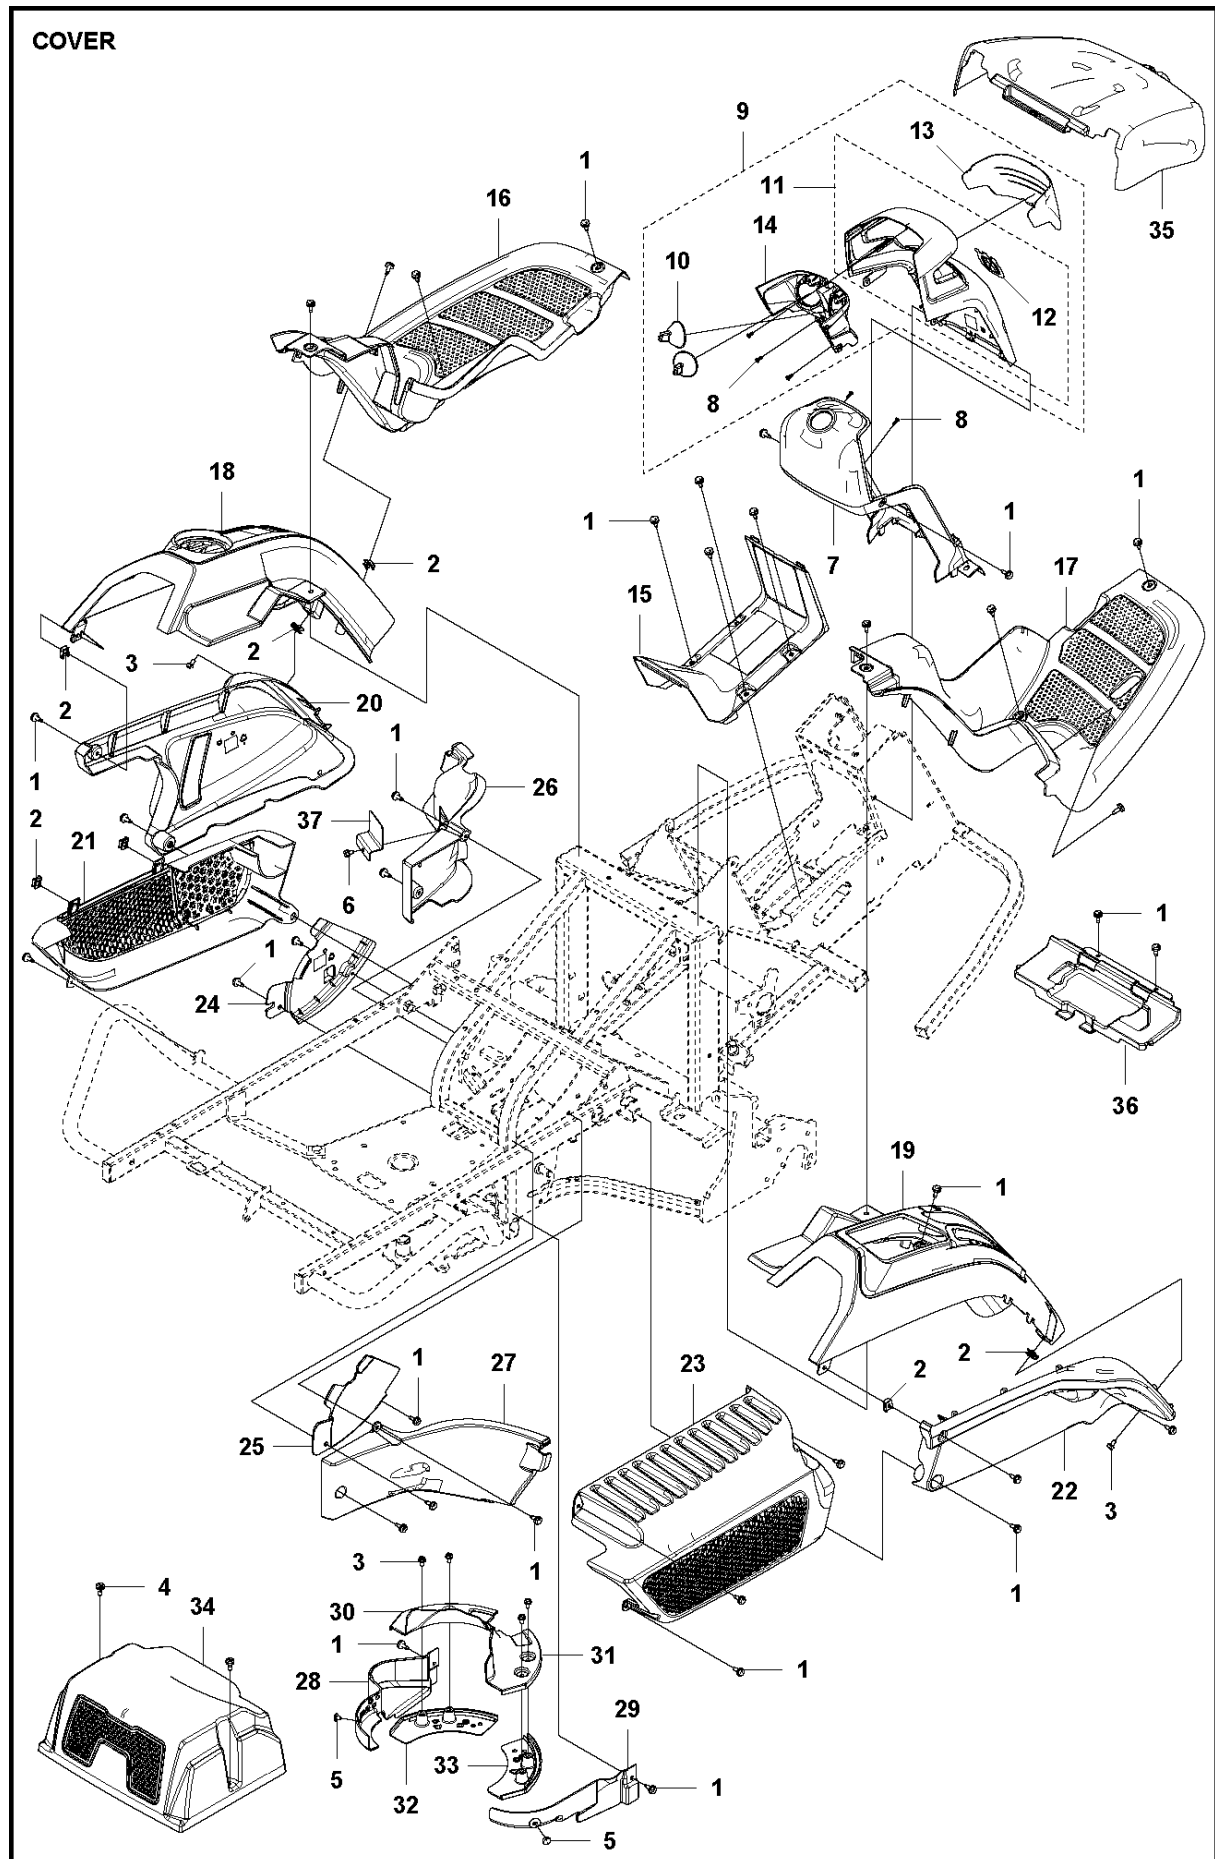

COVER

RC 320Ts AWD, 967628801

Ref	Part No	Description	Remark	QTY	KIT
1	544 40 05-01	SCREW		36	
2	535 42 91-01	SPRING NUT		8	
3	535 47 52-12	SCREW EHHFM		6	
4	574 85 62-01	SCREW		2	
5	522 55 73-01	SCREW		2	
6	725 23 64-61	SCREW EHHFT		1	
7	589 21 15-01	COVER		1	
8	504 61 09-01	SCREW ITPANT		5	9
9	589 21 14-01	COVER		1	
10	582 21 42-01	LAMP		2	9
11	501 05 63-01	COVER		1	9
12	576 97 34-01	DECAL		1	9, 11
13	589 21 10-01	COVER		1	9
14	589 21 09-01	COVER		1	9
15	589 21 11-01	COVER		1	
16	589 22 46-01	COVER		1	
17	589 22 45-01	COVER		1	
18	582 27 76-01	COVER ASSY		1	
19	582 27 75-01	COVER ASSY		1	
20	589 22 54-01	COVER		1	
21	589 22 56-01	COVER		1	
22	589 22 53-01	COVER		1	
23	589 22 55-01	COVER		1	
24	589 22 58-01	COVER		1	
25	589 22 57-01	COVER		1	
26	589 22 60-01	COVER		1	
27	589 22 59-01	COVER		1	
28	589 22 62-01	COVER		1	
29	589 22 61-01	COVER		1	
30	589 22 63-02	COVER		1	
31	589 22 63-01	COVER		1	
32	589 22 64-02	COVER		1	
33	589 22 64-01	COVER		1	
34	574 88 60-01	COVER		1	
35	589 22 43-01	COVER		1	
36	589 22 44-01	COVER		1	
37	589 94 88-01	PROTECTIVE PLATE		1