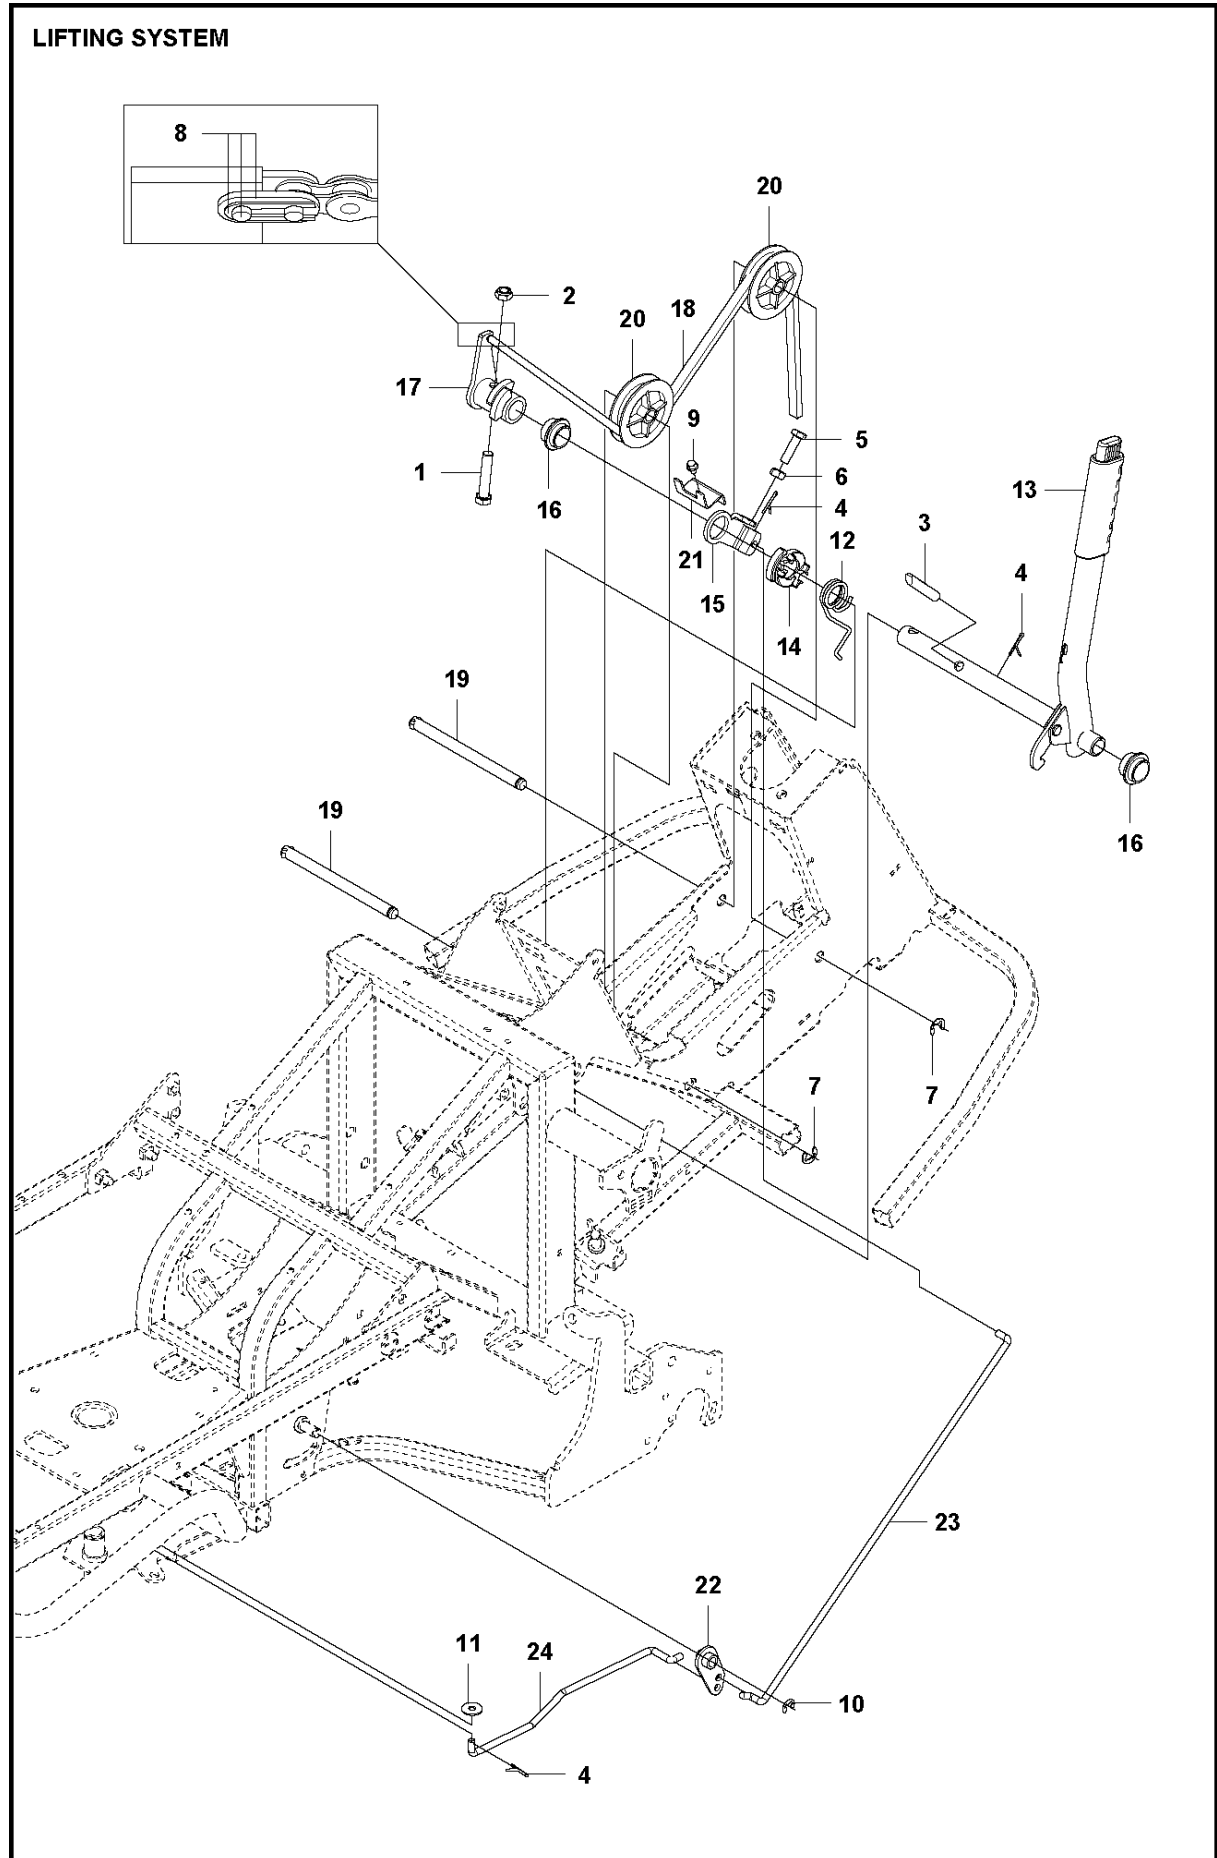

MOWER LIFT / DECK LIFT

RC 320Ts AWD, 967628801

Ref	Part No	Description	Remark	QTY KIT
1	725 25 44-71	SCREW EHHM		1
2	732 25 22-01	HEXAGON LOCKING NUT		1
3	525 40 66-01	PEN		1
4	721 61 83-01	SPLIT PIN		3
5	725 24 97-51	SCREW		1
6	731 23 20-51	HEXAGON NUT		1
7	735 31 18-20	E-CLIP		2
8	506 55 47-01	LINKAGE		1
9	725 23 64-61	SCREW EHHFT		1
10	735 31 14-20	E-CLIP		1
11	734 11 64-41	WASHER		1
12	589 28 42-01	SPRING		1
13	582 19 08-01	LIFTING LEVER ASSY		1
14	588 92 71-01	ANVIL		1
15	588 92 70-01	LIFTING ARM		1
16	588 92 69-02	BEARING		2
17	588 97 34-01	LIFTING ARM		1
18	506 55 46-12	CHAIN		1
19	582 87 19-02	SHAFT		2
20	506 90 56-01	OFFSET PULLEY		2
21	501 09 29-01	BRACKET		1
22	588 97 40-01	LINK ASSY		1
23	588 97 44-01	ROD		1
24	588 97 45-01	ROD		1