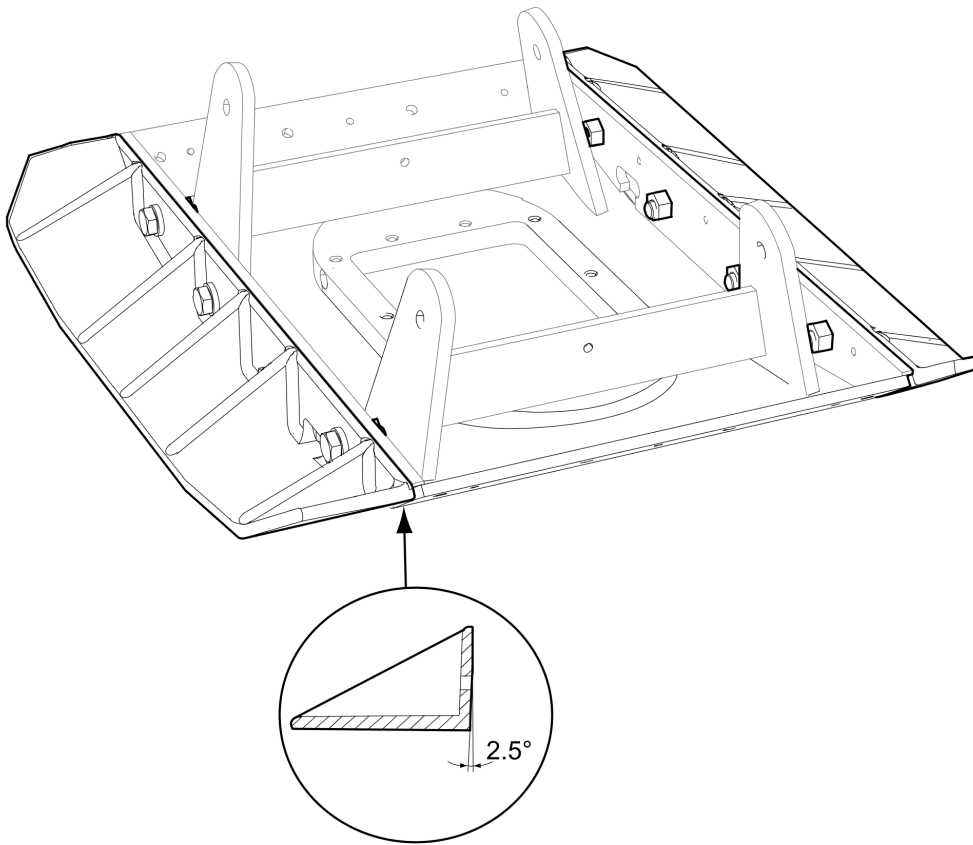

Service, repair and wear part kits Slanted extension plate kit 2 x 150 mm (2 x 5.90 in.)

Item	Part No.	Name	Qty	L
1	595463301	Slanted extension plate kit 2 x 150 mm (2 x 5.90 in.)	1	
2	-	Extension plate, 150 mm, 5.90 in., Slanted 2.5°	2	
3	-	Screw, M20 x 50 mm 8.8 A9K	8	
4	-	Washer, 21 x 45 mm, 0.83 x 0.87 x 1.77 in. 300 HV	8