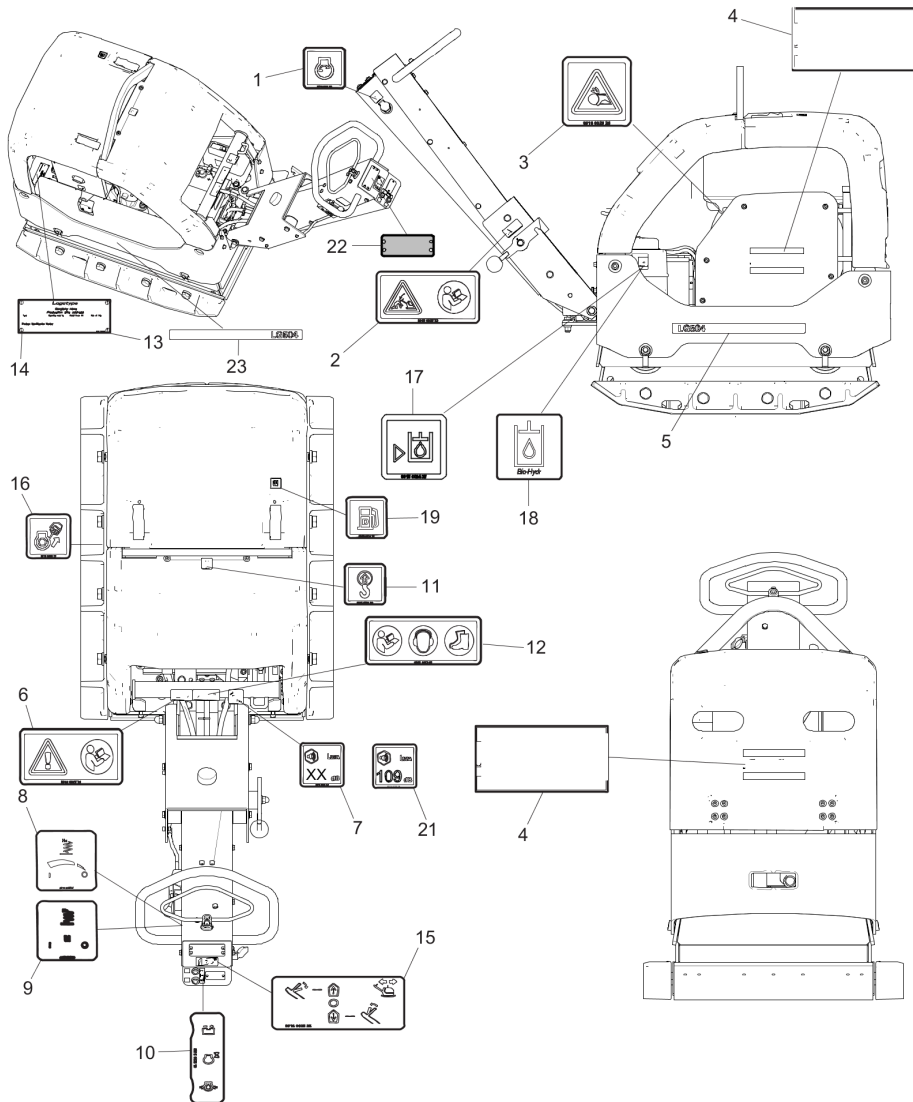

Spare parts list Labels

Refer to the Parts Online web page for most up-to-date information. The printed information might be outdated.

Item	Part No.	Name	Qty	L
1	594660401	Label, electric engine start	1	
2	594660601	Safety label, lock handle	1	
3	594660801	Safety label, rotating V-belts	1	
4	594661901	Product label,	2	
5	595376301	Product label "LG 504"	1	
6	594869701	Decal safety	1	
7	-	Label, noise level	1	
8	594660501	Label, throttle control non EPA	1	
9	594661001	Label, throttle control EPA	1	
10	594660301	Label, charging, hour meter and engine oil pressure	1	
11	594660901	label, lifting point	1	
12	594659601	Safety label, read instructions, ear protection and safety boots	1	
13	-	Data plate (Not available separately)	1	
14	-	Screw M6 x 20 mm 8.8 A2K	4	
15	594660701	Label, operator panel	1	
16	594869601	Label, manual start	1	
17	595512801	Label, hydraulic oil level	1	
18	595469401	Decal biodegradable hydraulic oil	1	
19	594661601	Label,fuel	1	
21	595513201	Label sound level	1	
22	595366301	Cover lid	1	
23	595376401	Product label "LG 504"	1