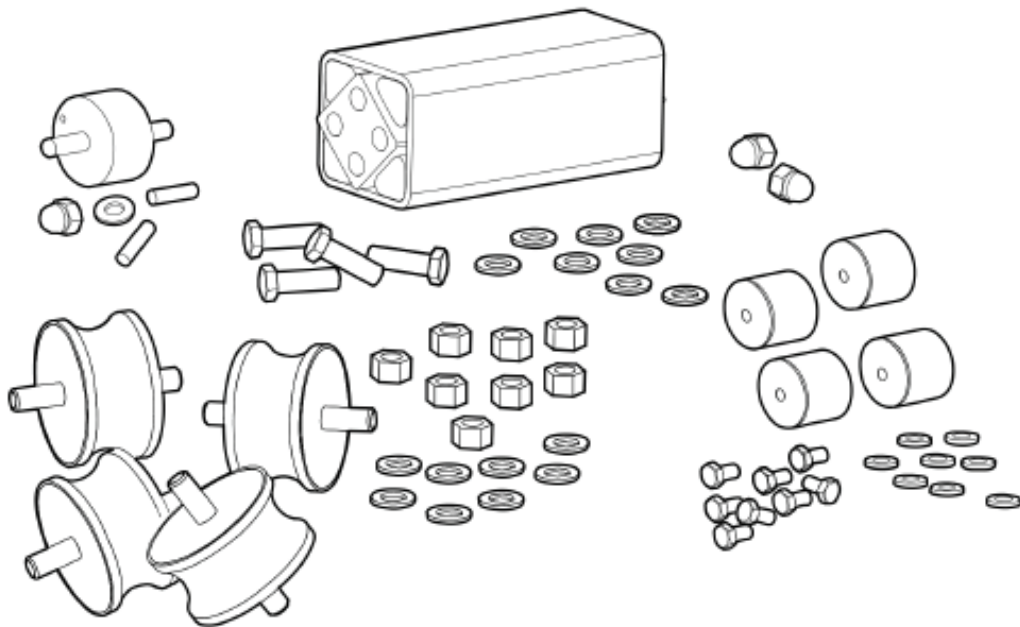

Service, repair and wear part kits Shock absorber repair kit

Item	Part No.	Name	Qty	L
-	595384501	Shock absorber repair kit	1	
1	595035801	Hexagon nut	8	
2	595036701	Plain washer	8	
3	594153001	Shock absorber	4	
4	595344601	Hexagon bolt	8	
5	594747401	Washer	8	
6	594153201	Shock absorber	1	
7	594119101	Screw DIN933	4	
8	595067901	Plain washer 13x24x4 mm	8	
9	595112701	Lock nut	4	
10	594333901	Shock absorber	1	
11	595030801	Spirol pin	2	
12	594501401	Nut	1	
13	594747301	Washer	2	
14	595029401	Nut hexagon	1