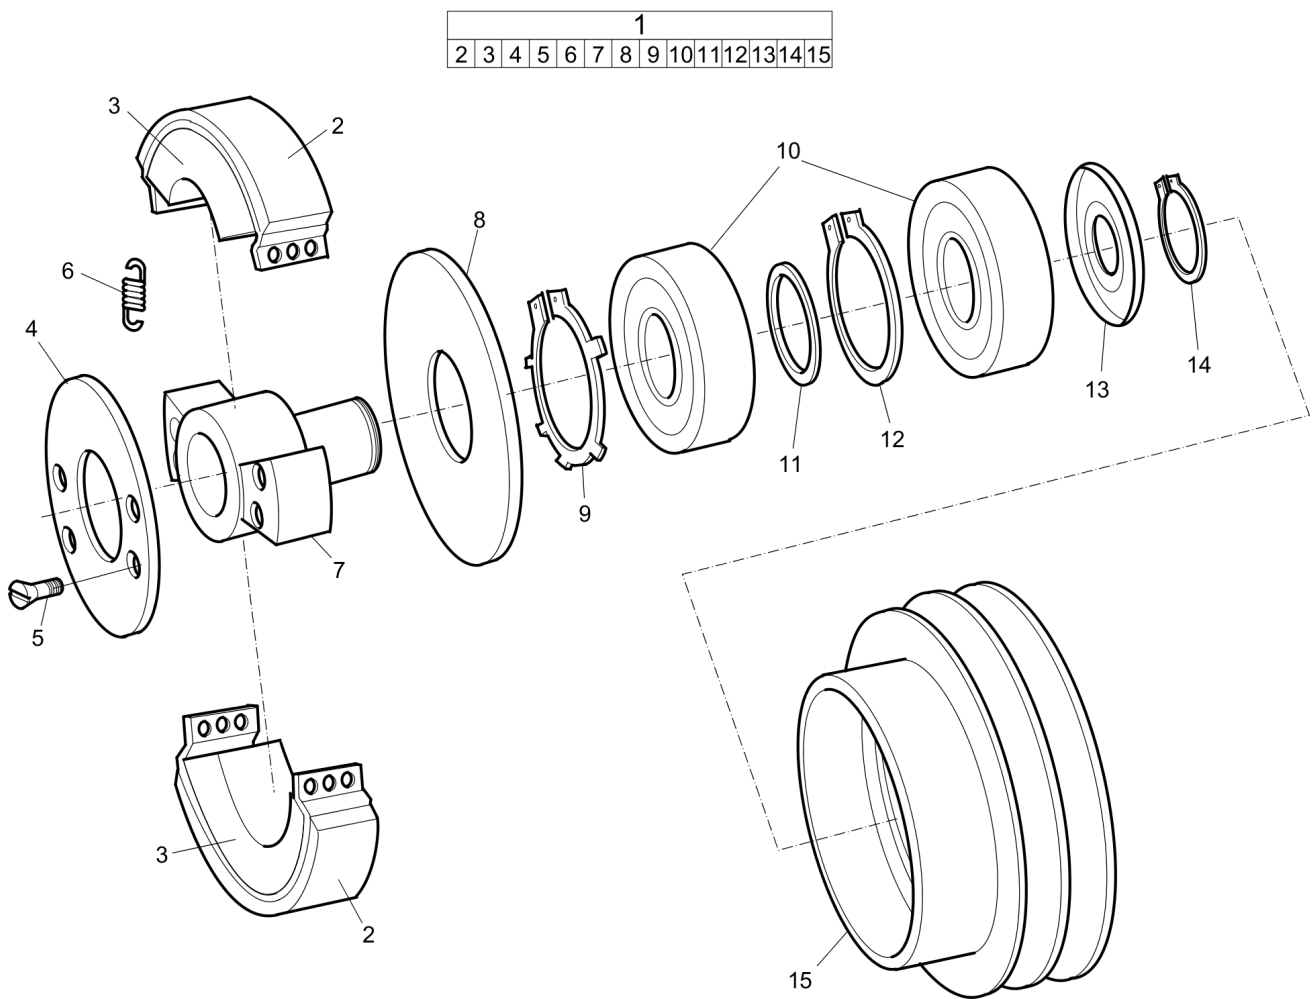

Spare parts list Centrifugal clutch

Item	Part No.	Name	Qty	L
1	594646801	Centrifugal clutch, complete	1	
2	594593301	Clutch lining	2	
3	594593201	Weight	2	
4	594593401	Cover	1	
5	594593501	Screw	4	
6	594494501	Spring	4	
7	594593101	Hub	1	
8	594593601	Cover	1	
9	594593701	Lock washer	1	
10	594194801	Ball bearing	2	
11	594593001	Washer	1	
12	594584401	Retaining ring	1	
13	595069901	Nilos ring	1	
14	594584501	Snap ring	1	
15	594592901	V-belt pulley	1