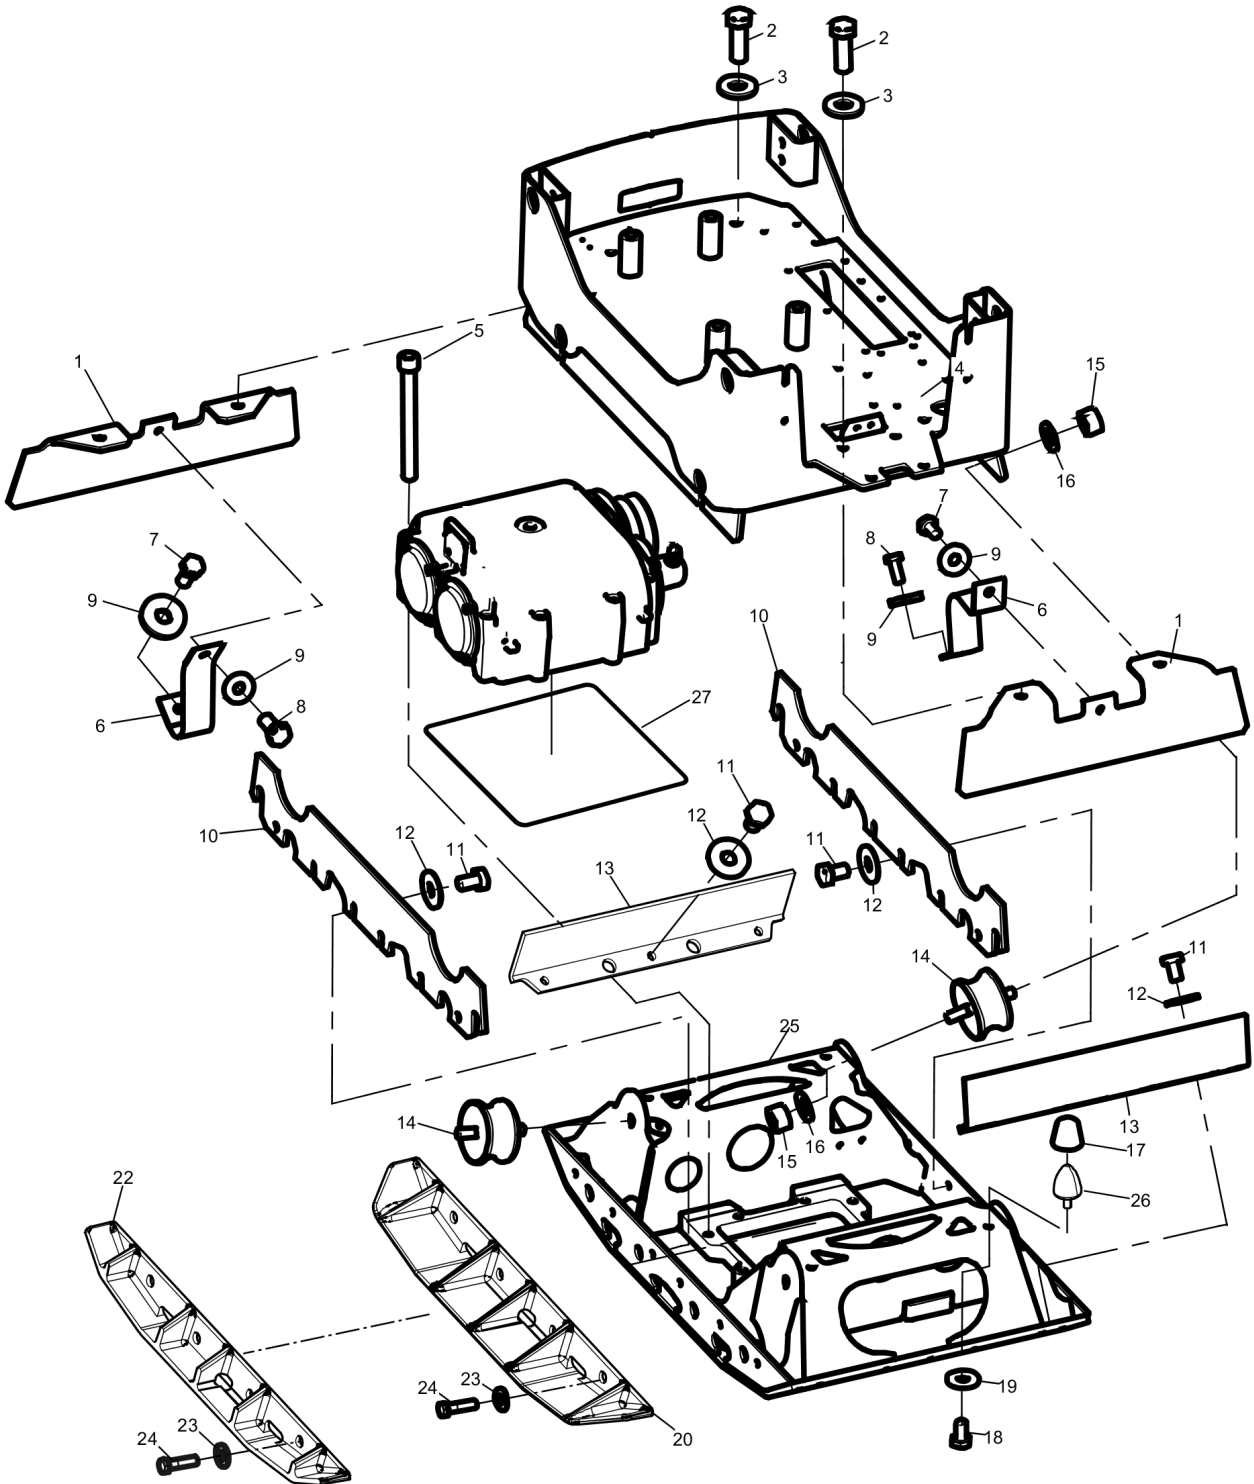

Spare parts list Ground plate installation

Refer to the Parts Online web page for most up-to-date information. The printed information might be outdated.

Item	Part No.	Name	Qty	L
1	594756801	Cover	2	
2	595110301	Hex. head screw	4	
3	595066501	Steel Plain Washer	4	
4	594756701	Engine plate	1	
5	595034901	Hexagon socket head cap screw	10	
6	967916501	Strap	2	
7	-	Screw M6 x 20 mm 8.8 A2K	2	
8	595345201	Hex. head screw	2	
9	594124001	Washer, 13x36x6 mm, 0.51x1.42x0.24 ". 300HV	4	
10	594182101	Cover	2	
11	595344601	Hexagon bolt	18	
12	594123501	Washer	18	
13	595127201	Cover	2	
14	594187001	Shock absorber	4	
15	595035801	Hexagon nut	8	
16	595036701	Plain washer	8	
17	594185101	Rubber stop	4	
18	595063601	Screw	4	
19	595189201	Washer, 21 x 45 mm	4	
20	594188701	Extension plate, 150 mm	2	
22	595128701	Extension plate, 75 mm	2	
23	594119401	Screw DIN933	8	
24	594124301	Steel plain washer 21x36x6	8	
25	594182001	Frame	1	
26	594173301	Rubber buffer	1	
27	594759901	O-ring	1