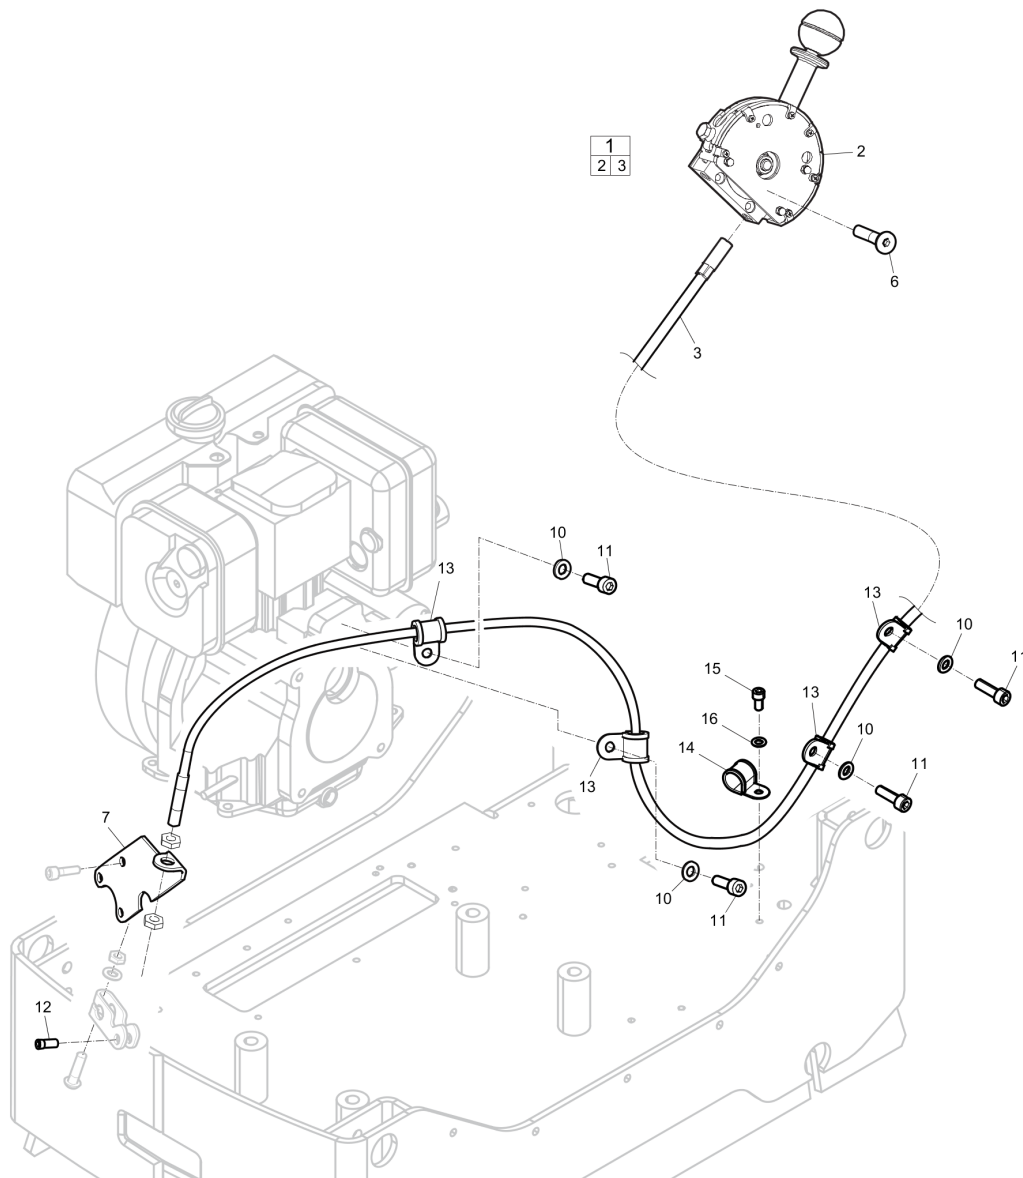

Spare parts list Throttle control, EPA version

Refer to the Parts Online web page for most up-to-date information. The printed information might be outdated.

Item	Part No.	Name	Qty	L
1	594176401	Throttle control	1	A
2	-	Throttle handle	1	
3	594210201	Cable	1	
6	594536001	Screw	4	
7	595050001	Bracket	1	
10	595036501	Plain washer	4	
11	595348001	Hex sock. screw	4	
12	594331201	Nipple	1	
13	595188701	Clamp	4	
14	595472501	Clamp	1	
15	595034401	Hex. head screw	1	
16	595036601	Washer DIN125	1	

Comments for Page: Throttle control, EPA version

A | EPA (US Environmental Protection Agency) throttle control with three fixed positions.