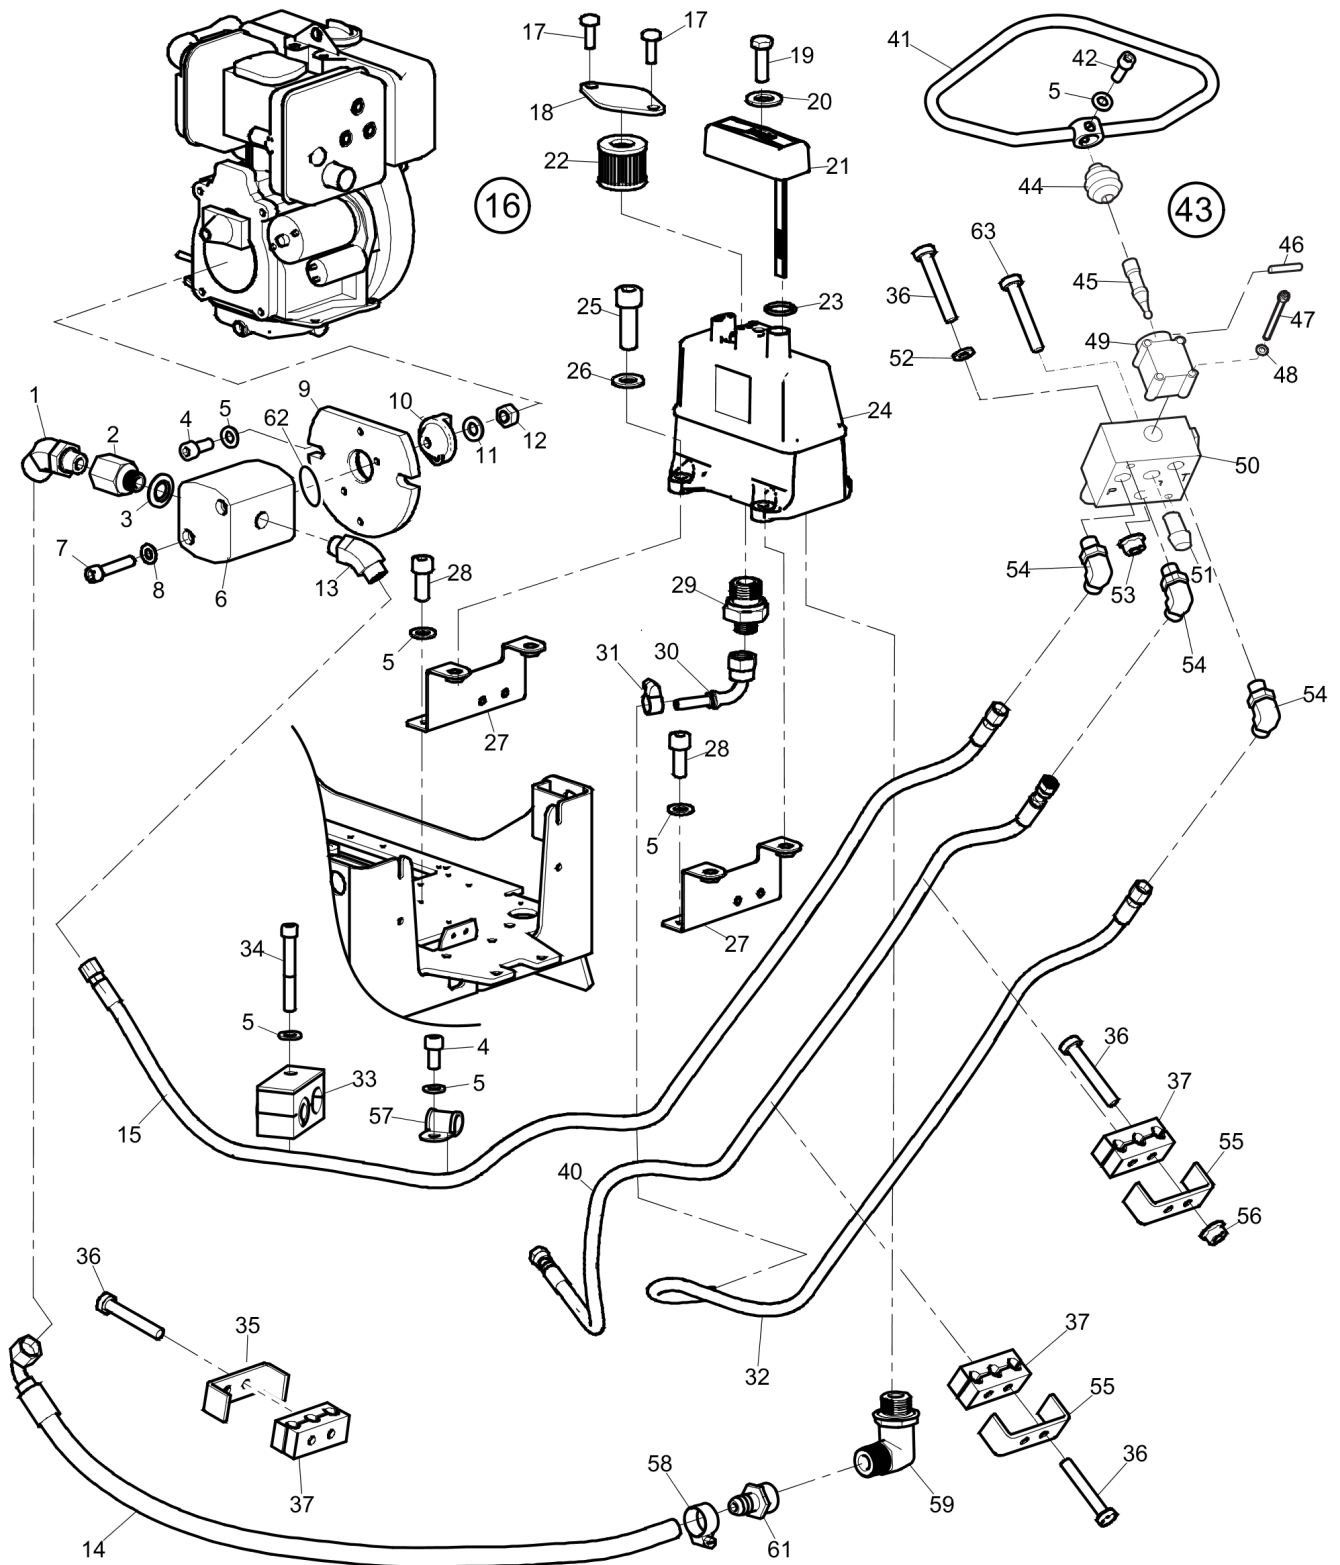

Spare parts list Hydraulic system

Refer to the Parts Online web page for most up-to-date information. The printed information might be outdated.

Item	Part No.	Name	Qty	L
1	595117001	Elbow	1	
2	594219601	Connection	1	
3	595354701	Seal washer	1	
4	595348301	Screw	3	
5	595036601	Washer DIN125	9	
6	594186301	Hydraulic pump	1	
7	595347701	Hexagon socket head cap screw	2	
8	594123801	Plain washer	2	
9	595128001	Adapter	1	
10	594184601	Coupling	1	
11	595036501	Plain washer	2	
12	595287501	Hexagon nut	1	
13	594520101	Elbow 45, O-ring	1	
14	594185801	Hydraulic hose	1	
15	594186001	Hydraulic hose	1	
16	594426301	Hydraulic oil tank, complete	1	
17	594838801	Screw, K50 x 12 mm Type KX-PT	2	
18	594445401	Holder	1	
19	595465901	Screw, M8x25 mm 8.8 A2K	1	
20	595066601	Washer, 8.4x 6x1.5 mm 300HV	1	
21	594443101	Cover with oil dipstick	1	
22	594445501	Air filter	1	
23	595047301	O-ring	1	
24	-	Oil tank	1	
25	594120701	Hex sock. screw	4	
26	594747401	Washer	4	
27	595367201	Bracket	2	
28	595034401	Hex. head screw	4	
29	595116401	Connection	1	
30	594127601	Hose connection	1	
31	595160701	Hose clamp	1	
32	594181301	Hydraulic hose	1	
33	594455201	Hose holder	1	
34	594120401	Screw DIN912	1	
35	594147401	Bracket	1	
36	595055801	Screw M6-1x50 8,8	8	
37	594324001	Rubber block	3	
40	594181101	Hydraulic hose	1	

Refer to the Parts Online web page for most up-to-date information. The printed information might be outdated.