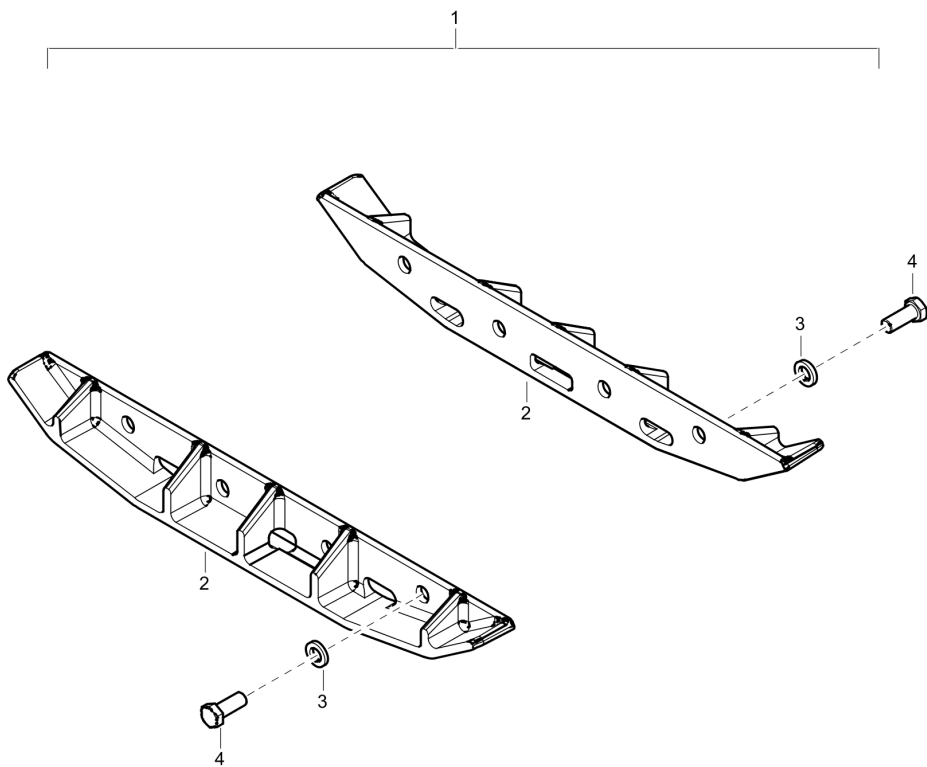

Service, repair and wear part kits Forward and reverse piston repair kit

Image does not exist

Item	Part No.	Name	Qty	L
-	595390301	Forward and reverse piston repair kit	1	
1	594184301	Sealing	1	
2	595113901	Circlip	1	
3	594183601	Ball bearing	2	
4	595046301	Retaning ring for hole 28	1	
5	595031101	Spring pin, Ø6 x 20 mm DIN 1481	1	
6	594124601	Lock washer	4	
7	595287401	Hex socket screw	4	

This page intentionally left blank

Service, repair and wear part kits Extension plate kit 2 x 75 mm (2 x 2.95 in.)

Item	Part No.	Name	Qty	L
1	594758701	Extension plate kit 2 x 75 mm (2 x 2.95 in.)	1	
2	-	Extension plate, 75 mm, 2.95 in.	2	
3	-	Washer, 21 x 36 x 6 mm, 0.83 x 1.42 x 0.24 300 HV	8	
4	-	Screw, M20 x 50 mm 8.8 A9K	8	