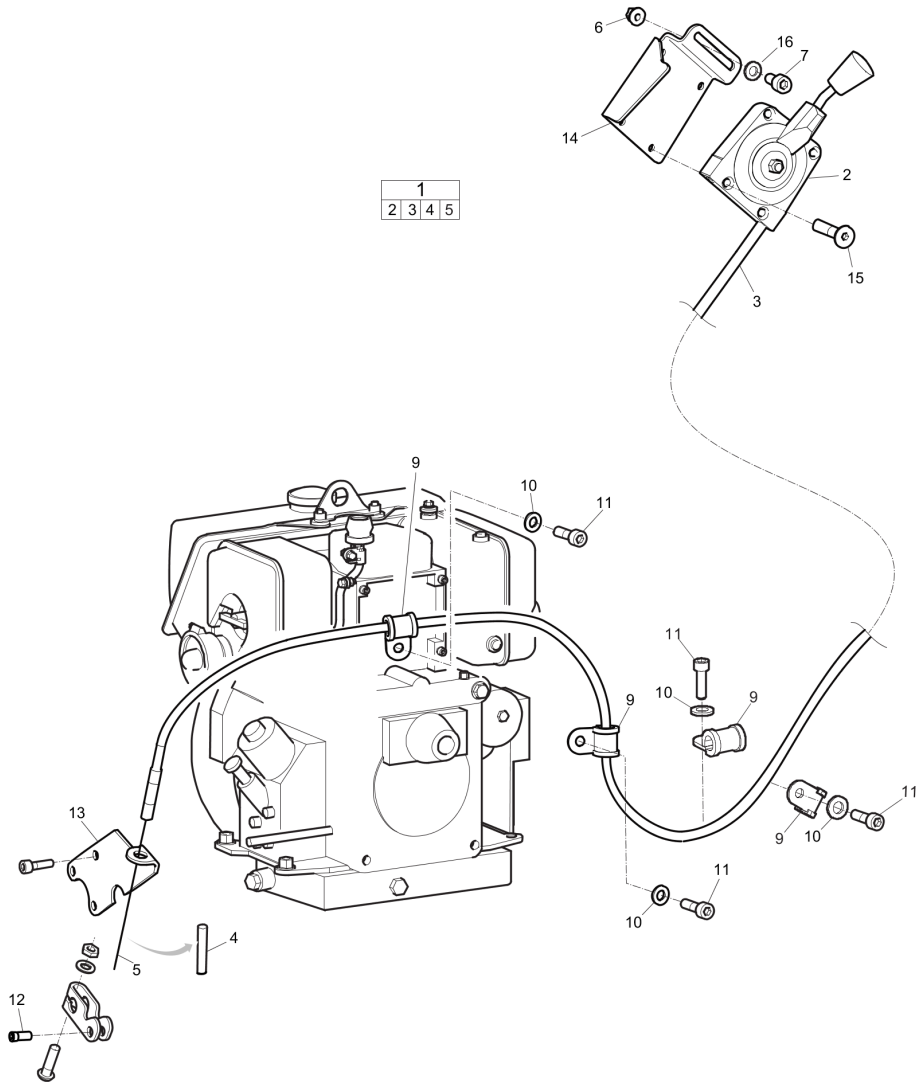

Spare parts list Non EPA throttle control

Refer to the Parts Online web page for most up-to-date information. The printed information might be outdated.

Item	Part No.	Name	Qty	L
1	594483001	Throttle control	1	A
2	594490701	Throttle handle	1	
3	594483001	Throttle control	1	
4	594483001	Throttle control	1	
5	594483001	Throttle control	1	
6	595064501	Nut	1	
7	595057801	Screw, M6x20 mm 8.8 A2K	1	
9	595188701	Clamp	5	
10	595036501	Plain washer	5	
11	595347901	Screw	4	
12	594331201	Nipple	1	
13	595050001	Bracket	1	
14	594645101	Throttle control bracket	1	
15	594536001	Screw	4	
16	595186801	Washer 6,4x12x1,5	1	

Comments for Page: Non EPA throttle control

A: Applicable from BGF113831