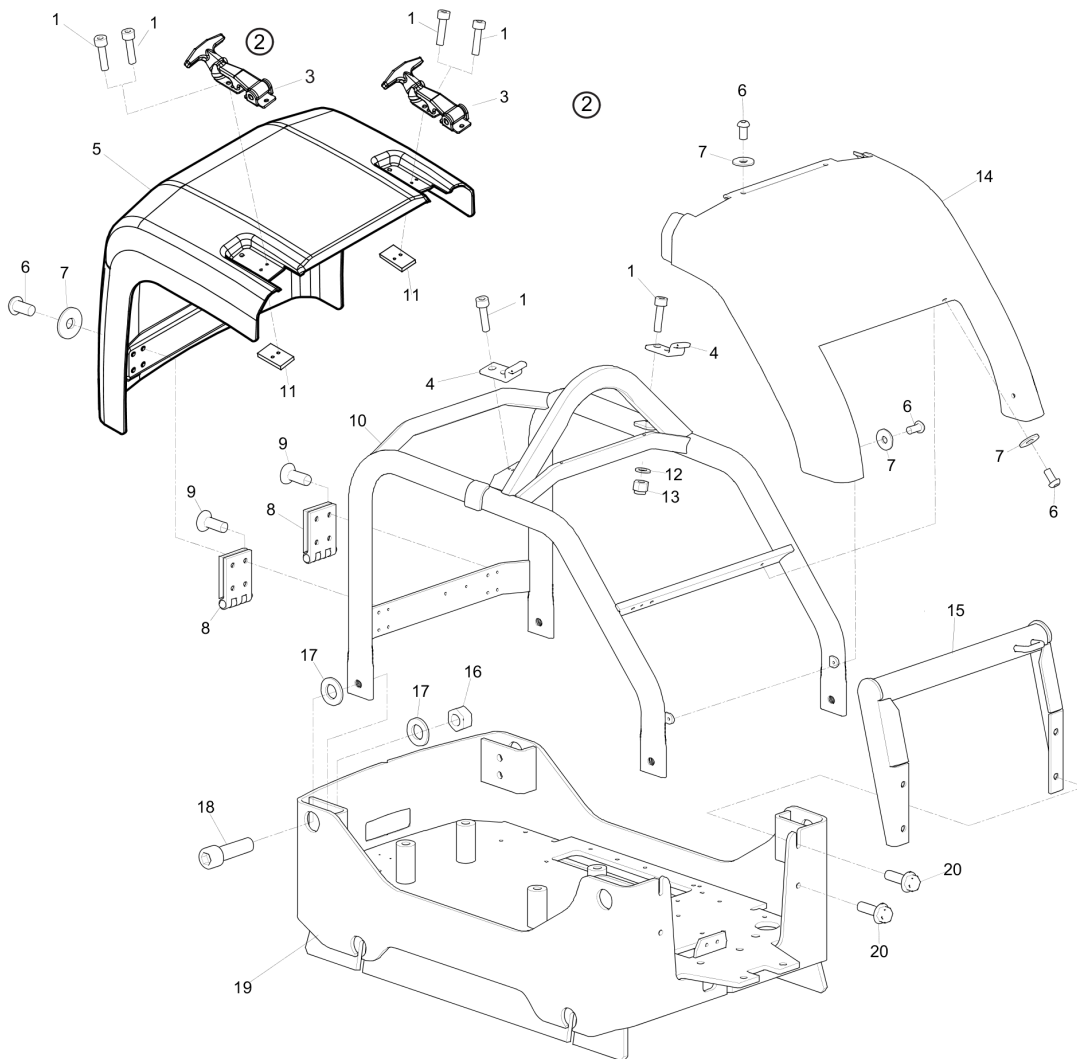

Spare parts list Frame and hoods

Refer to the Parts Online web page for most up-to-date information. The printed information might be outdated.

Item	Part No.	Name	Qty	L
1	595057701	Hexagon socket head cap screw	8	
2	594192001	Latch	2	
3	-	Hatch	1	
4	-	Lock	1	
5	594957801	Front hood	1	
6	595067701	Button head socket screw, M6x12	8	
7	594535101	Washer, 6 x 18 x 2 mm, 0.24 x 0.71 x 0.08 in. 300 HV	14	
8	594446801	Hinge	2	
9	594534901	Screw	8	
10	594180101	Safety frame	1	
11	594191601	Lock plate	2	
12	595067801	Plain washer	4	
13	595069201	Lock nut	4	
14	594957801	Front hood	1	
15	594180601	Crossbeam	1	
16	595351401	Nut	4	
17	595113401	Washer DIN125	8	
18	595111401	Unbrako screw	4	
19	594756701	Engine plate	1	
20	594119901	Screw, M8 x 20 mm 8.8 A2K	4