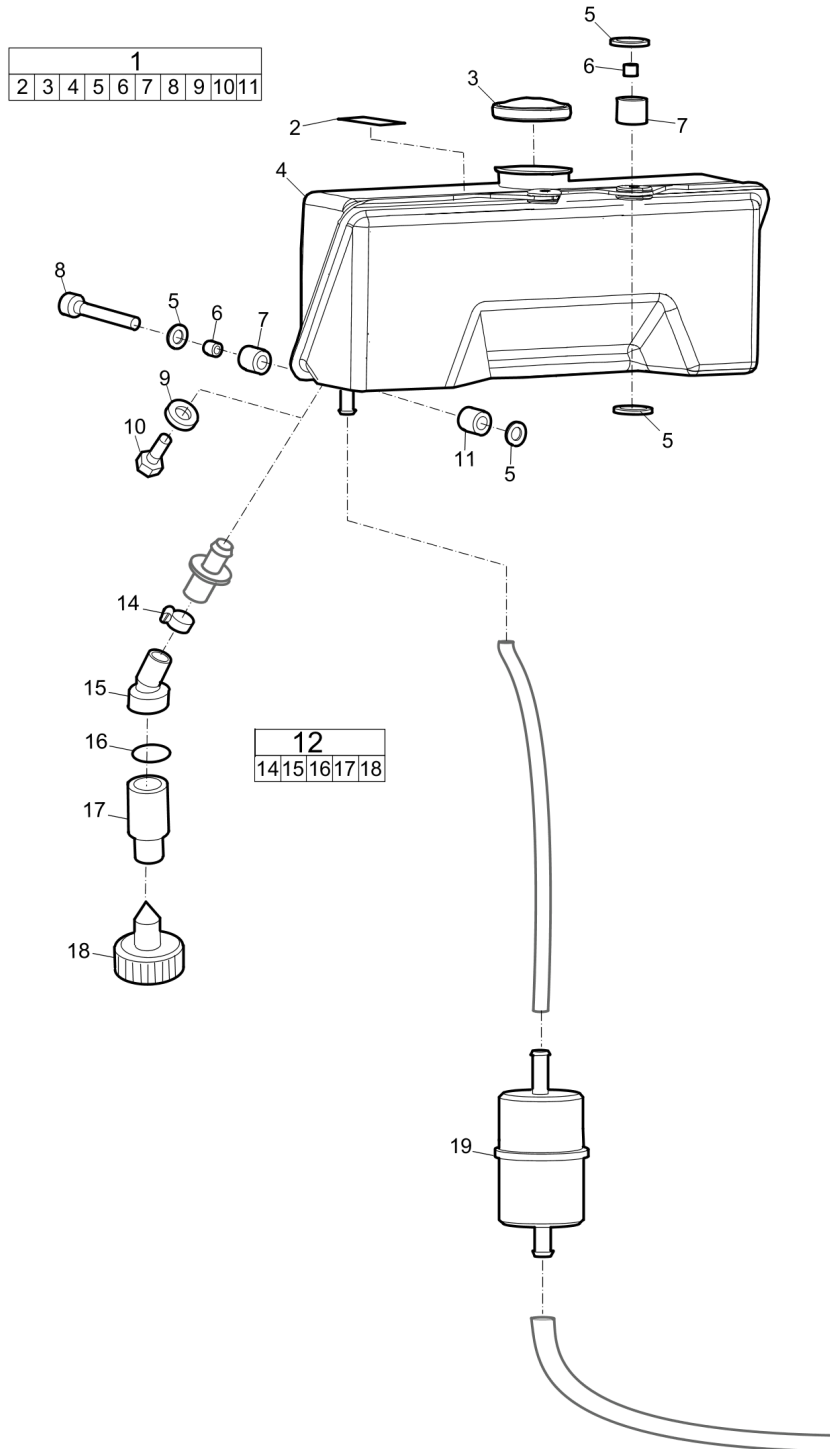

Spare parts list Fuel tank Hatz 1D81

Refer to the Parts Online web page for most up-to-date information. The printed information might be outdated.

Item	Part No.	Name	Qty	L
1	594207701	Fuel tank, complete	1	
2	--	Label	1	
3	594309201	Fuel cap	1	
4	--	Fuel tank	1	
5	594573801	Washer	12	
6	594573901	Spacer	6	
7	594574001	Spacer	6	
8	--	Screw, M8 x 40 mm	4	
9	595159101	Washer	1	
10	595190501	Plug	1	
11	594574201	Sleeve	4	
12	594583201	Water separator, cpl	1	
14	595374601	Clamp	1	
15	595129801	Adapter	1	
16	595129901	Hose clip	1	
17	595374101	Water separator	1	
18	595130001	Drain screw	1	
19	595190401	Fuel filter	1