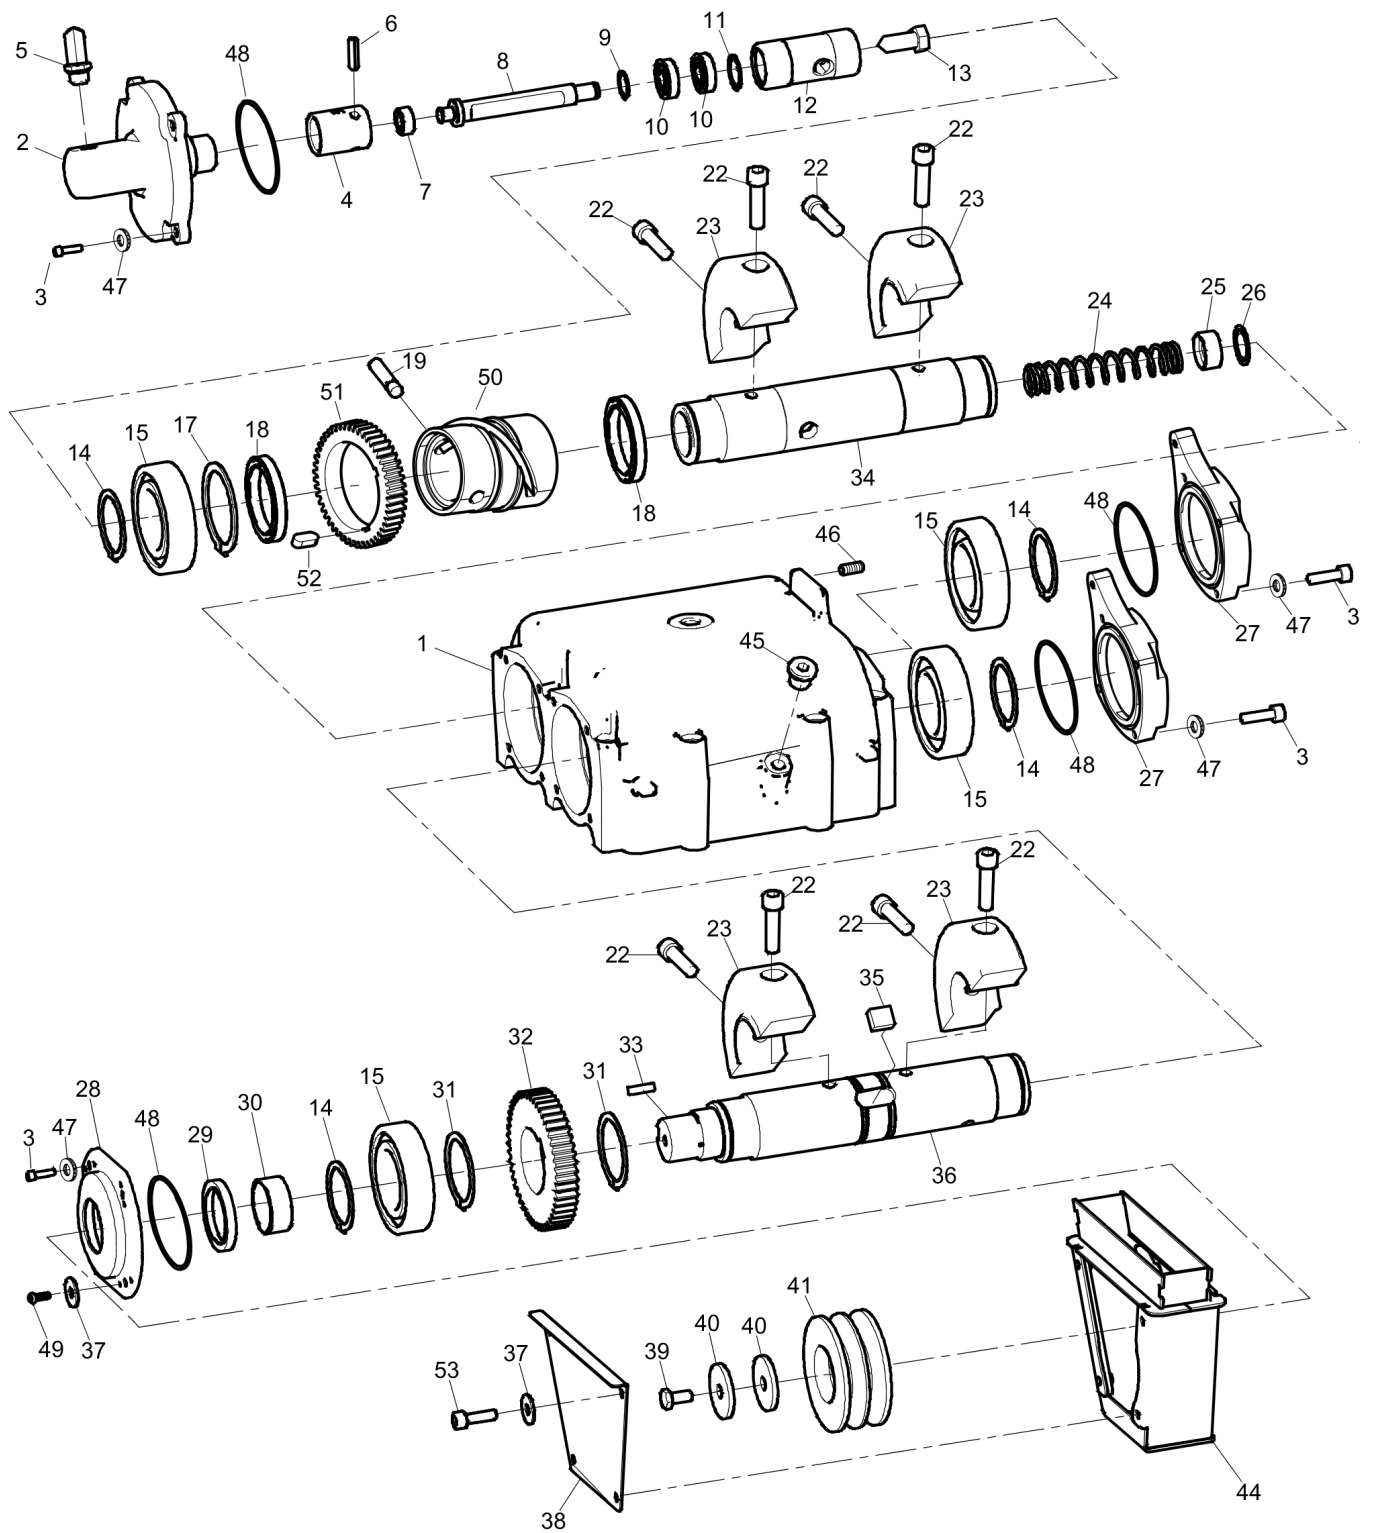

Spare parts list Eccentric element

Refer to the Parts Online web page for most up-to-date information. The printed information might be outdated.

Item	Part No.	Name	Qty	L
1	594179501	Eccentric housing	1	
2	594175201	Hydraulic cylinder	1	
3	595287401	Hex socket screw	16	
4	594643001	Piston	1	
5	594524101	Elbow 90 orfs	1	
6	595031101	Spring pin, Ø6 x 20 mm DIN 1481	1	
7	594184301	Sealing	1	
8	594182301	Piston rod	1	
9	595045301	Retaining ring for shaft	1	
10	594183601	Ball bearing	2	
11	595046301	Retaning ring for hole 28	1	
12	594182401	Piston	1	
13	594443901	Screw	1	
14	594265901	Retaining ring	4	
15	594183401	Bearing	4	
17	595144701	Snap ring	1	
18	594547601	Ball bearing	2	
19	594186701	Pin	1	
22	595034701	Hex. socket head capscrew	8	
23	594179701	Eccentric weight	4	
24	594183501	Spring	1	
25	594322801	Stop	1	
26	595189401	Retaining ring	1	
27	594186801	Cover	2	
28	594191701	Cover	1	C
29	594184201	Radial lip-type seal	1	
30	594547501	Sleeve	1	
31	595144501	Retaining ring for shaft	2	
32	594174901	Gear	1	
33	595050801	Feather key	1	
34	594179801	Eccentric shaft	1	
35	594187501	Key	1	
36	594175301	Eccentric shaft	1	
37	595036401	Washer DIN9021	12	
38	594191801	Belt cover, hatch	1	B
39	595055201	Screw, M10x20 mm 8.8 A3K	1	
40	594321601	Washer	2	
41	595374901	V-belt pulley	1	

Refer to the Parts Online web page for most up-to-date information. The printed information might be outdated.