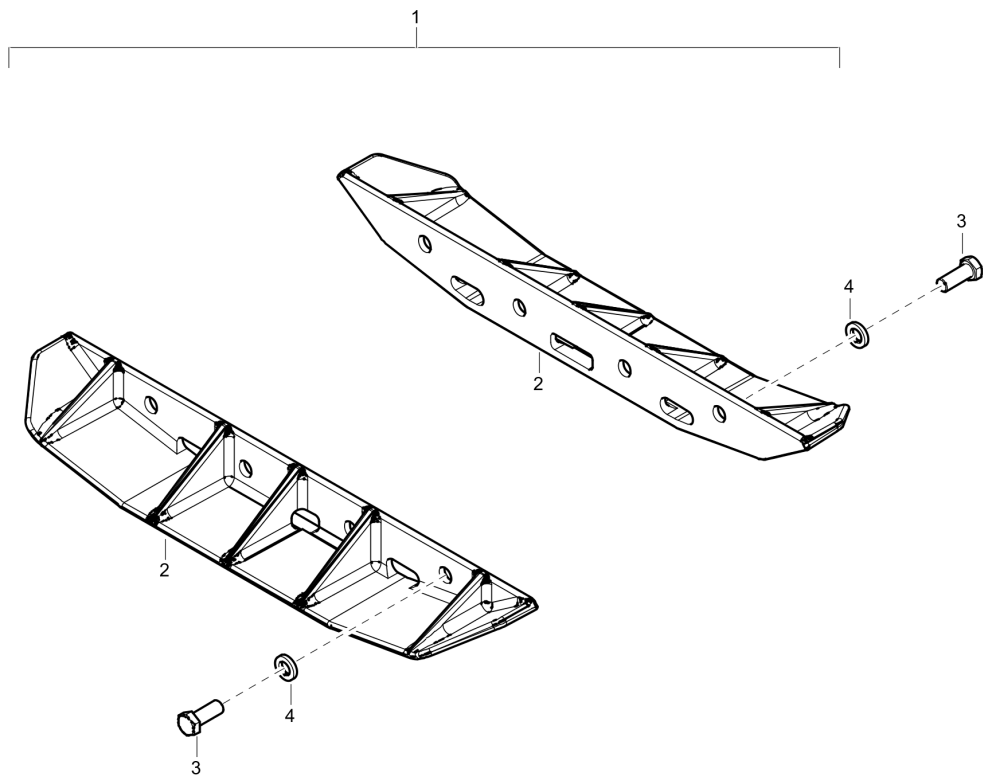

Service, repair and wear part kits Extension plate kit 2 x 150 mm (2 x 5.90 in.)

Item	Part No.	Name	Qty	L
1	594758801	Extension plate kit 2 x 150 mm (2 x 5.90 in.)	1	
2	-	Extension plate, 150 mm, 5.90 in.	2	
3	-	Screw, M20 x 50 mm 8.8 A9K	8	
4	-	Washer, 21 x 45 mm, 0.83 x 0.87 x 1.77 in. 300 HV	8