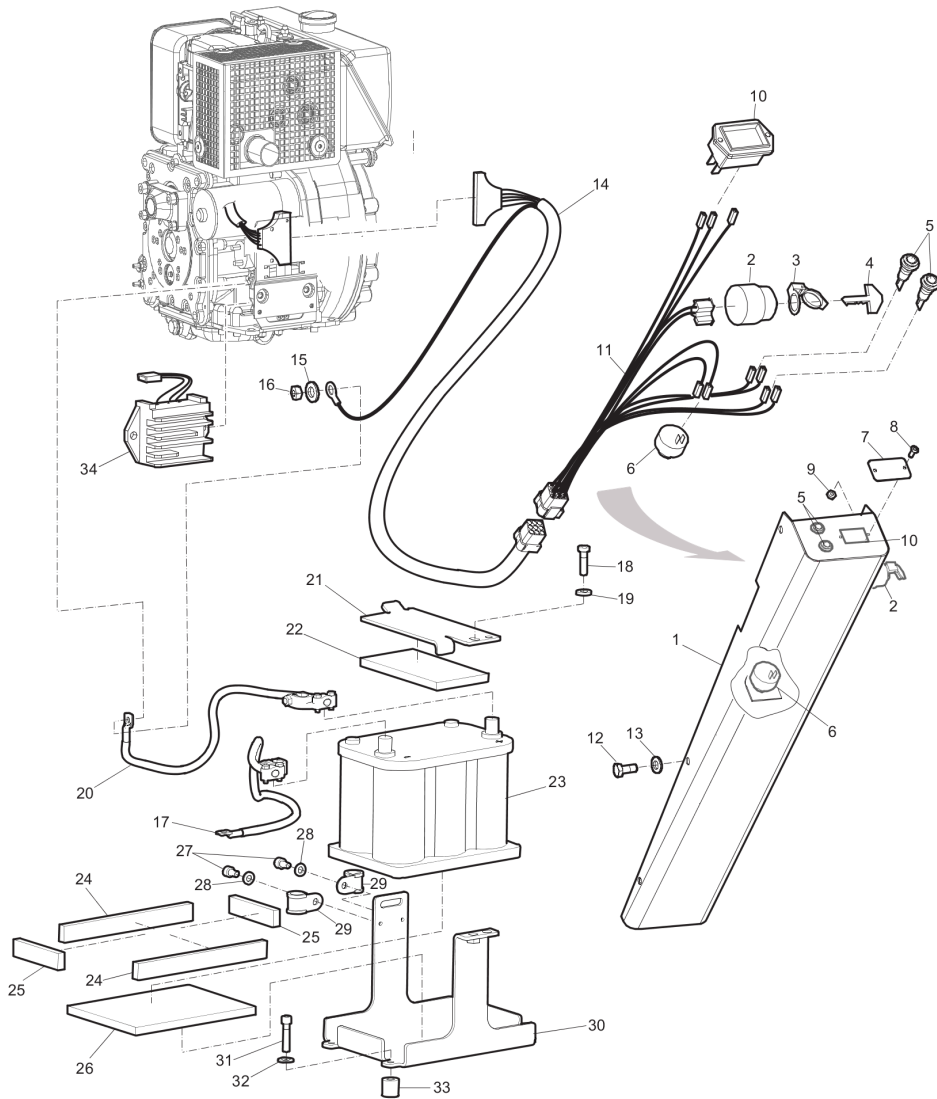

Spare parts list Electric equipment

Refer to the Parts Online web page for most up-to-date information. The printed information might be outdated.

Item	Part No.	Name	Qty	L
1	594432201	Cover	1	
2	595048701	Ignition switch	1	
3	594533601	Cover, ignition	1	
4	595452701	Ignition key	1	
5	594513701	Diode lamp	2	
6	594463401	Buzzer	1	
7	594426701	Cover	1	
8	595065601	Screw M5x10	2	
9	595470001	Lock nut	2	
10	-	Hour meter	1	A
11	594432301	Cable harness	1	
12	595054001	Hexagon screw	7	
13	595066601	Washer, 8.4x 6x1.5 mm 300HV	7	
14	594347201	Cable harness	1	
15	-	Nut	1	
16	-	Washer	1	
17	594187401	Battery cable (+)	1	
18	594118601	Screw hexagon	1	
19	594747301	Washer	1	
20	594330701	Battery cable (-)	1	
21	594180501	Holder	1	
22	595463901	Insulation	1	
23	594485901	Battery	1	
24	595368201	Insulation	2	
25	595368301	Insulation	2	
26	594181001	Insulation	1	
27	595347801	Screw M6x10 ISO 4762	2	
28	595036501	Plain washer	2	
29	595114601	Clamp	2	
30	595366901	Battery holder	1	
31	595110101	Hex. head screw m8 x 16	4	
32	595036601	Washer DIN125	4	
33	594187201	Spacer sleeve	4	
34	594606401	Charging relay	1	

Refer to the Parts Online web page for most up-to-date information. The printed information might be outdated.