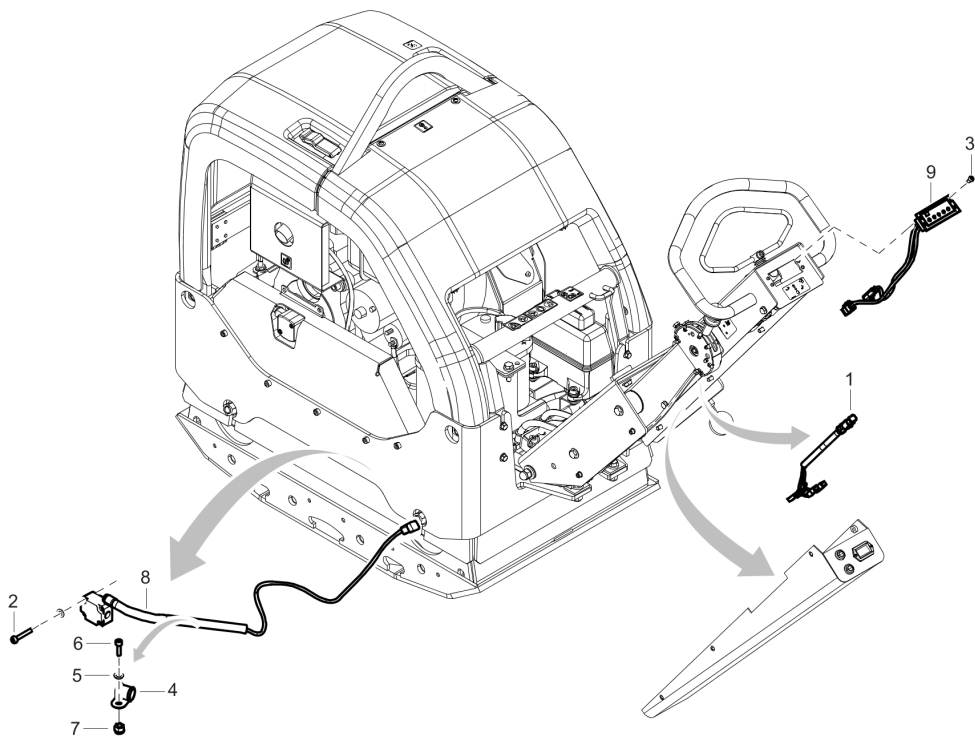

Service, repair and wear part kits Compaction Indicator Kit

Item	Part No.	Name	Qty	L
-	594761701	Compaction Indicator Kit	-	
1	594755701	Wiring Harness	1	
2	595111201	Screw, M6x30, 8.8	4	
3	595065601	Screw M5x10	4	
4	595186901	Pipe clamp covered	3	
5	595036501	Plain washer	5	
6	595034801	Hex. sock. Screw	3	
7	595036001	Nut	2	
-	594187701	Compaction indicator kit	-	
8	-	Measure unit	1	
9	-	Compaction meter	1