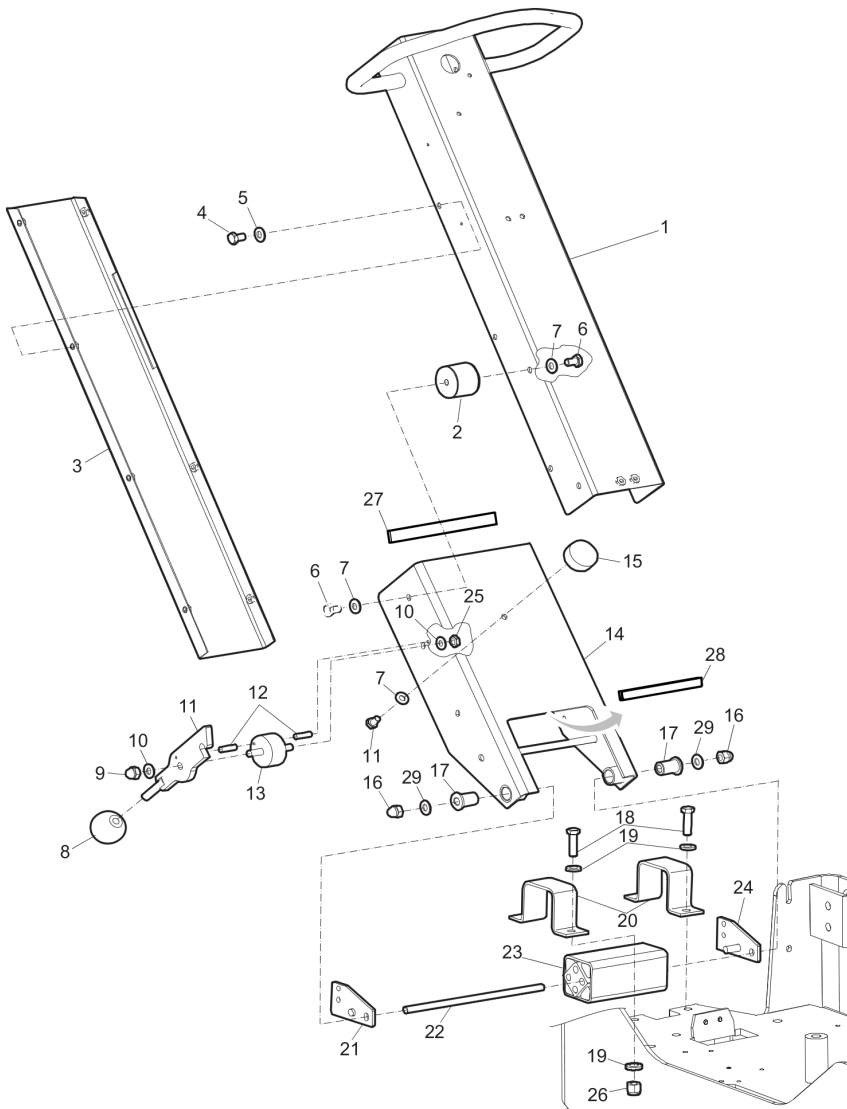

Spare parts list Handle

Refer to the Parts Online web page for most up-to-date information. The printed information might be outdated.

Item	Part No.	Name	Qty	L
1	594175501	Handle	1	
2	594153001	Shock absorber	4	
3	594427301	Cover	1	
4	595054001	Hexagon screw	8	
5	595066601	Washer, 8.4x 6x1.5 mm 300HV	8	
6	595055101	Screw M10x16	9	
7	594747401	Washer	9	
8	594333601	Ball knob M12, D= 50mm	1	
9	594501401	Nut	1	
10	594747401	Washer	2	
11	594347101	Hook	1	
12	595030801	Spirol pin	2	
13	594333901	Shock absorber	1	
14	594152501	Handle bracket	1	
15	594336801	Rubber stop	1	
16	595060001	Nut, M12	2	
17	594153501	Bushing	2	
18	594119101	Screw DIN933	4	
19	595067901	Plain washer 13x24x4 mm	8	
20	594153601	Clamp	2	
21	594153301	Retainer, right	1	
22	594153101	Stud	1	
23	594153201	Shock absorber	1	
24	594153401	Retainer, left	1	
25	595059501	Hex. nut	1	
26	595112701	Lock nut	4	
27	595069501	Rubber strip	1	
28	595064801	Edge trim	1	
29	595118901	Lock washer	12