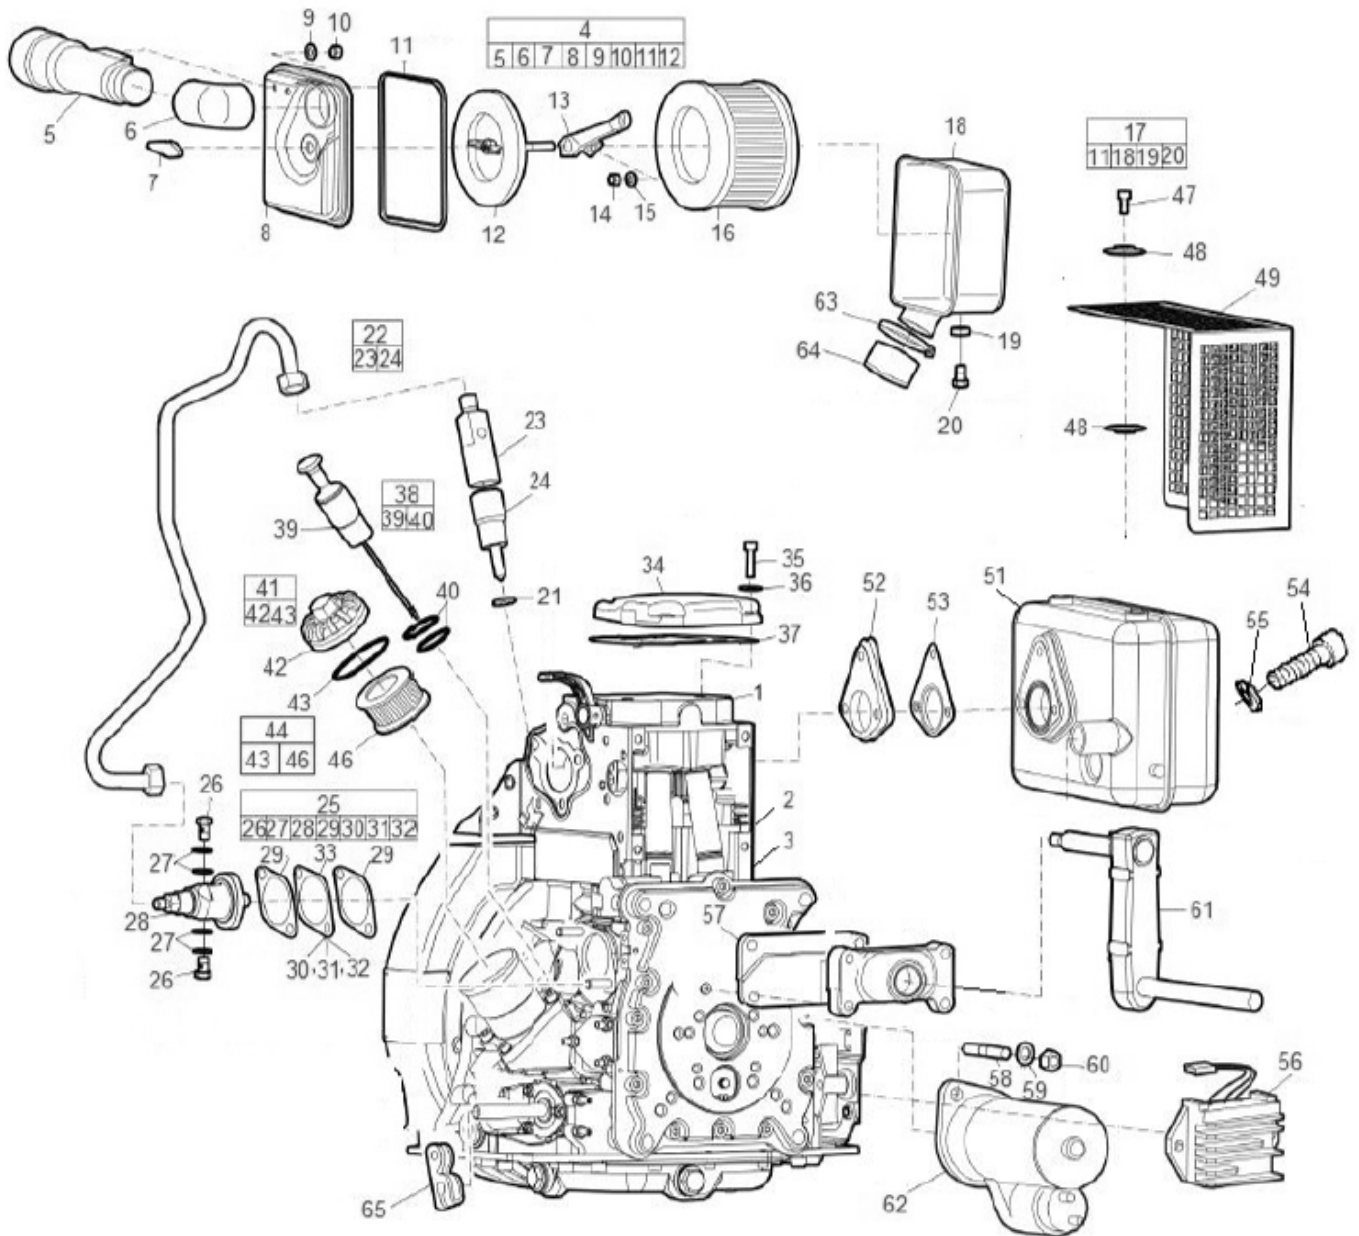

Spare parts list Engine

Refer to the Parts Online web page for most up-to-date information. The printed information might be outdated.

Item	Part No.	Name	Qty	L
1	595368401	Engine, complete, Hatz 1D81Z electric start,	1	
2	595373201	Engine, EPA	1	
3	595370701	Engine, Manual	1	
4	594207601	Air filter cover complete	1	
5	594313501	Cyclone	1	
6	594313401	Elbow	1	
7	594571501	Nut	1	
8	-	Injector part	1	
9	595373701	Washer	2	
10	595373801	Nut	2	
11	594308301	Gasket	1	
12	595383201	Holder	1	
12	595383201	Holder	1	
13	594191101	Bracket	1	
14	595373001	Nut, M8	2	
15	595372901	Washer, M8	2	
16	595377101	Air Filter	1	
11	594308301	Gasket	1	
17	594307501	Housing	1	
11	594308301	Gasket	1	
18	-	Housing	1	
19	595159401	Washer	1	
19	595159401	Washer	1	
20	595159501	Screw	1	
20	595159501	Screw	1	
21	595374801	Gasket	1	
22	594207001	Injector Complete	1	
23	-	Injector part	1	
23	-	Injector part	1	
24	594207001	Injector Complete	1	
24	594207101	Nozzle	1	
25	594609001	Injector pump, complete	1	
26	594207301	Banjo screw	2	
26	594207301	Banjo screw	2	
27	595383301	Gasket	4	
27	595383301	Gasket	4	
28	-	Pump part	1	
29	595471501	Shim, 0.10 mm, 0.004 in.	2	

Refer to the Parts Online web page for most up-to-date information. The printed information might be outdated.